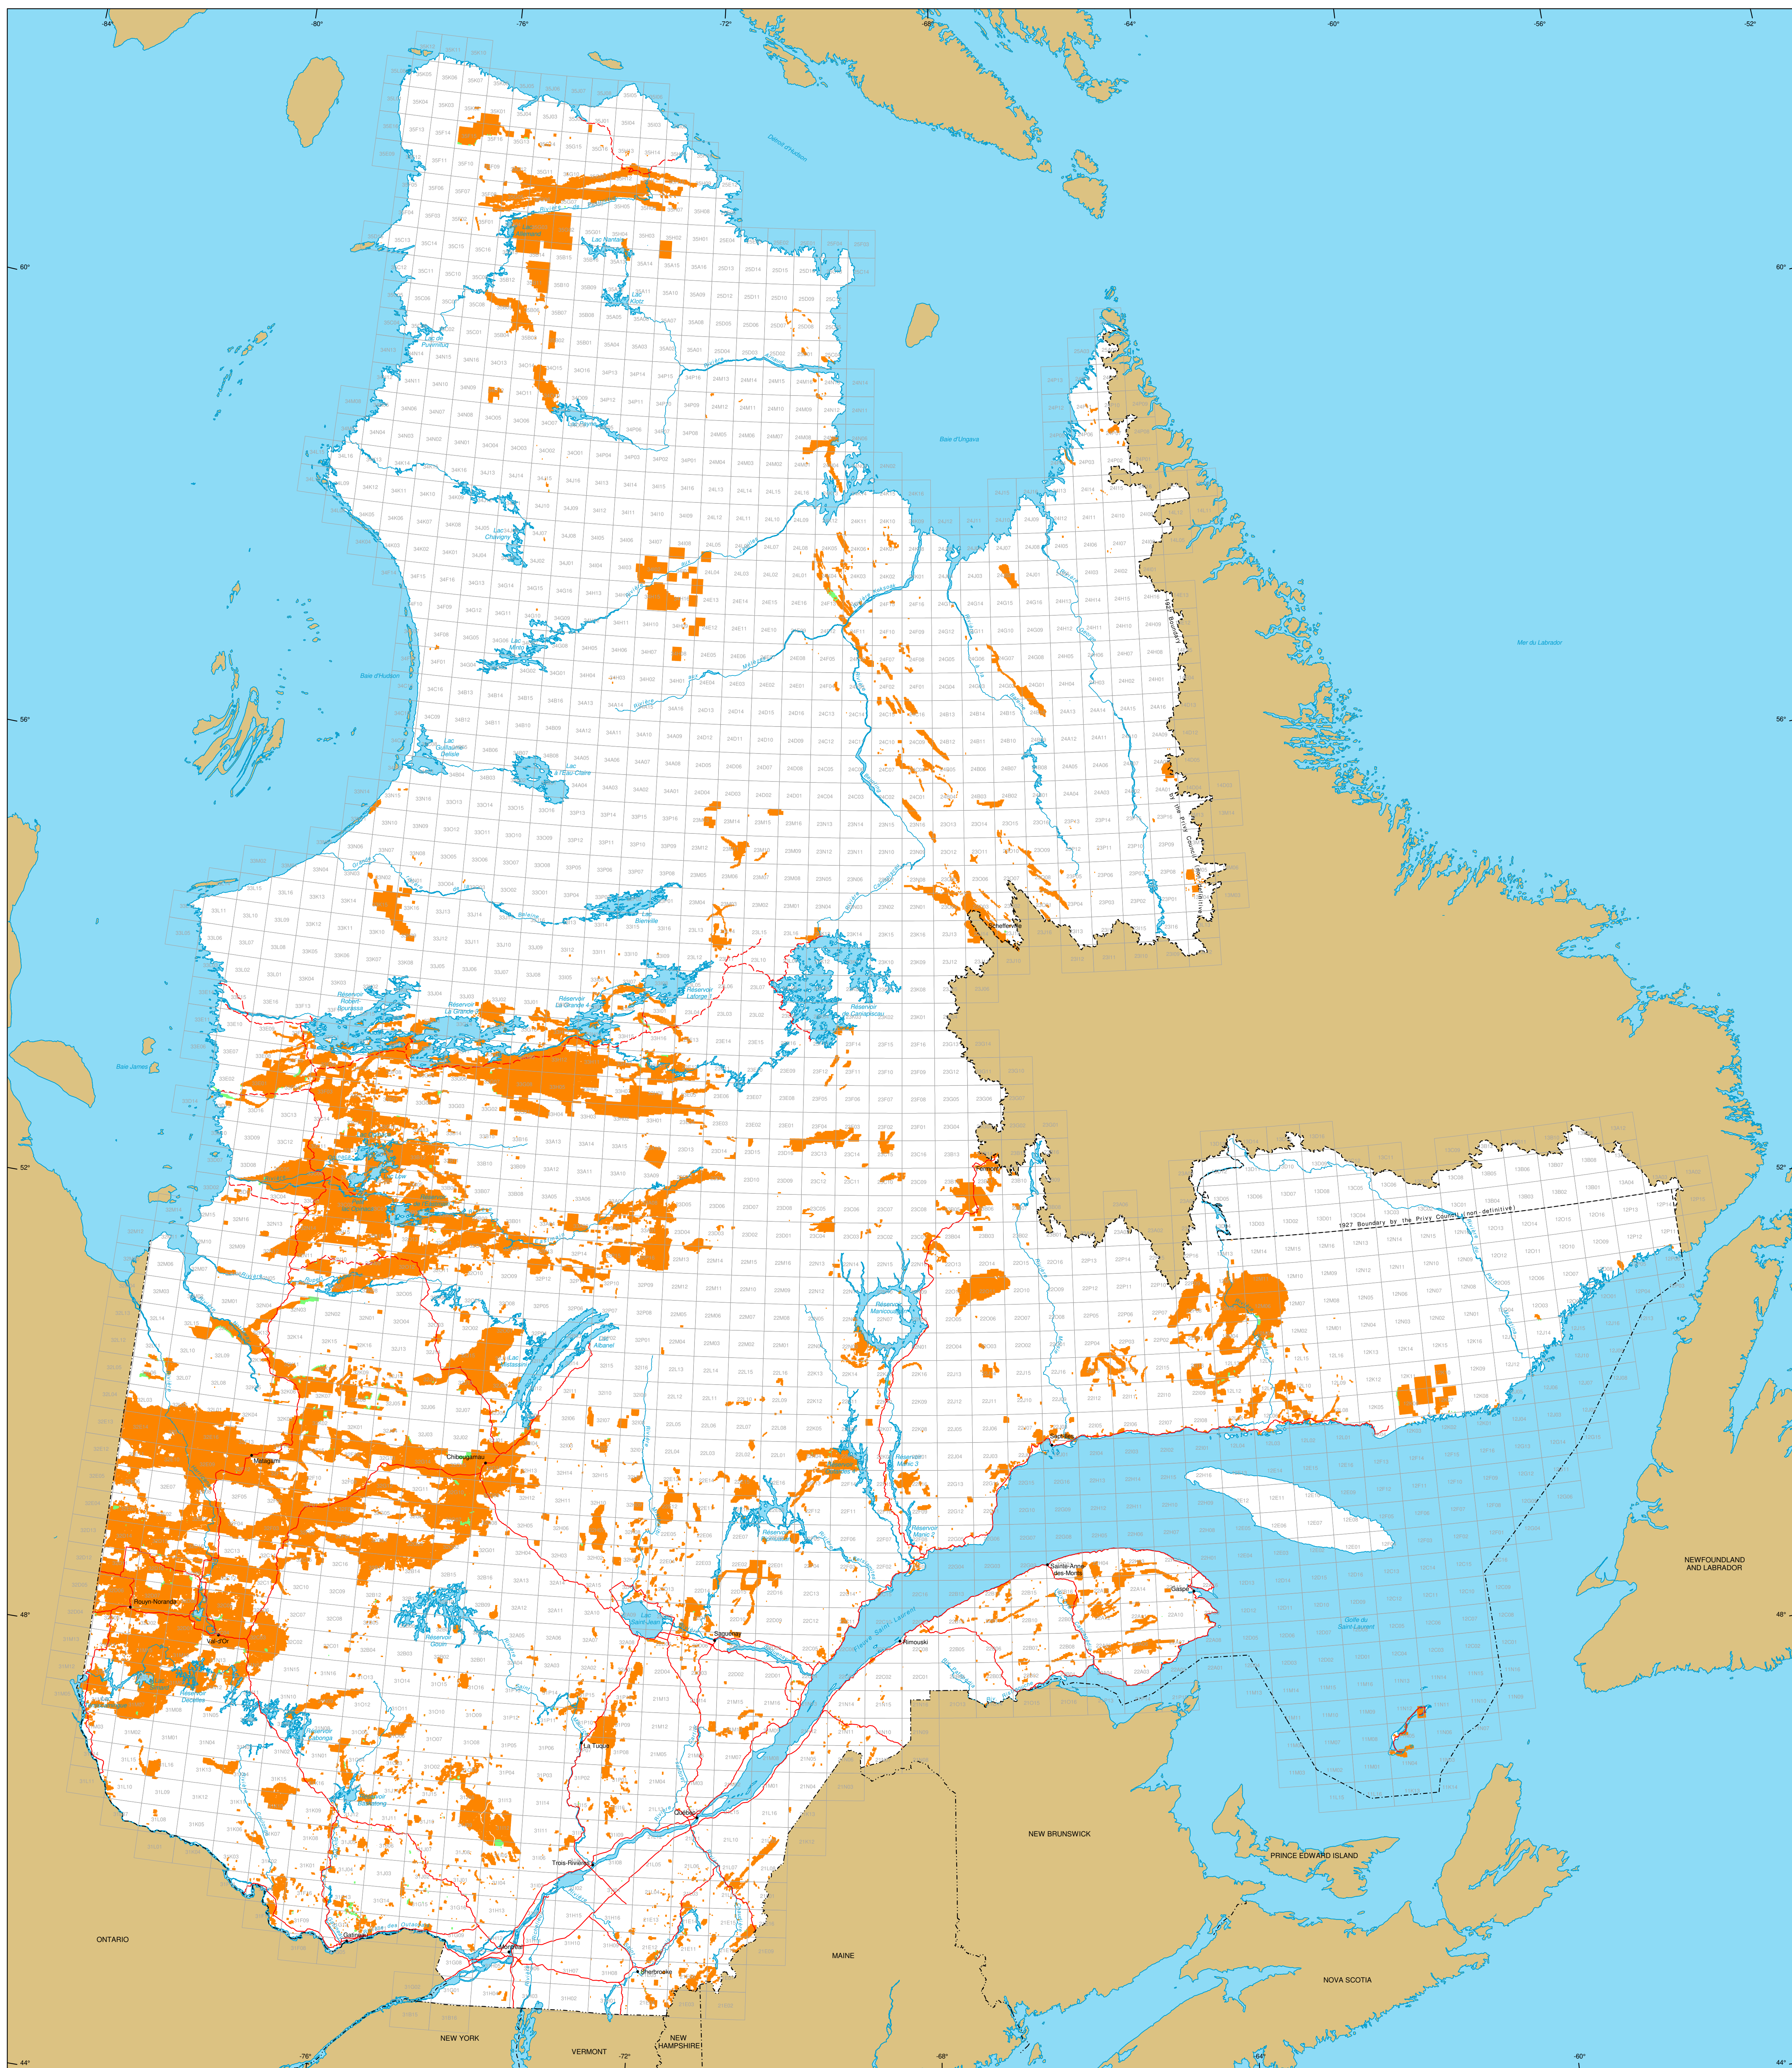

Mining Titles in Québec

Mining Titles
Active
Number: 317 968 titles
Area: 16 125 117 ha
Percentage of land: 9.7%

Border
International
Interprovincial, Interstate
Québec - Newfoundland and Labrador
(This border is not definitive.)

Road Network
Road
Unpaved Road

Hydrography
Lake
River

Populated Place
Other Jurisdiction
1:50 000 NTS Sheets Limits

BEX: (Exclusive lease to mine surface mineral substances)	370
BM: (Mining lease)	119
BNE: (Non-exclusive lease to mine surface mineral substances)	4 017
CDC: (After designated claim after November 22, 2005)	312 001
CL: (Staked claim)	1 295
CLD: (Staked claim)	58
CM: (Mining concession)	108
Total:	317 968

Area of the Province of Québec: 166 744 100 ha

Metadata
Geodesic Datum: NAD 83
Coordinate System: Conic Lambert with two standard parallels (46° and 60°)

1:2 500 000
0 50 100 150 km

Sources
Data: Mining
Organization: MRNF
Year: 2023

© Gouvernement du Québec, March 28, 2023

Ministère des
Ressources naturelles
et des Forêts

Québec