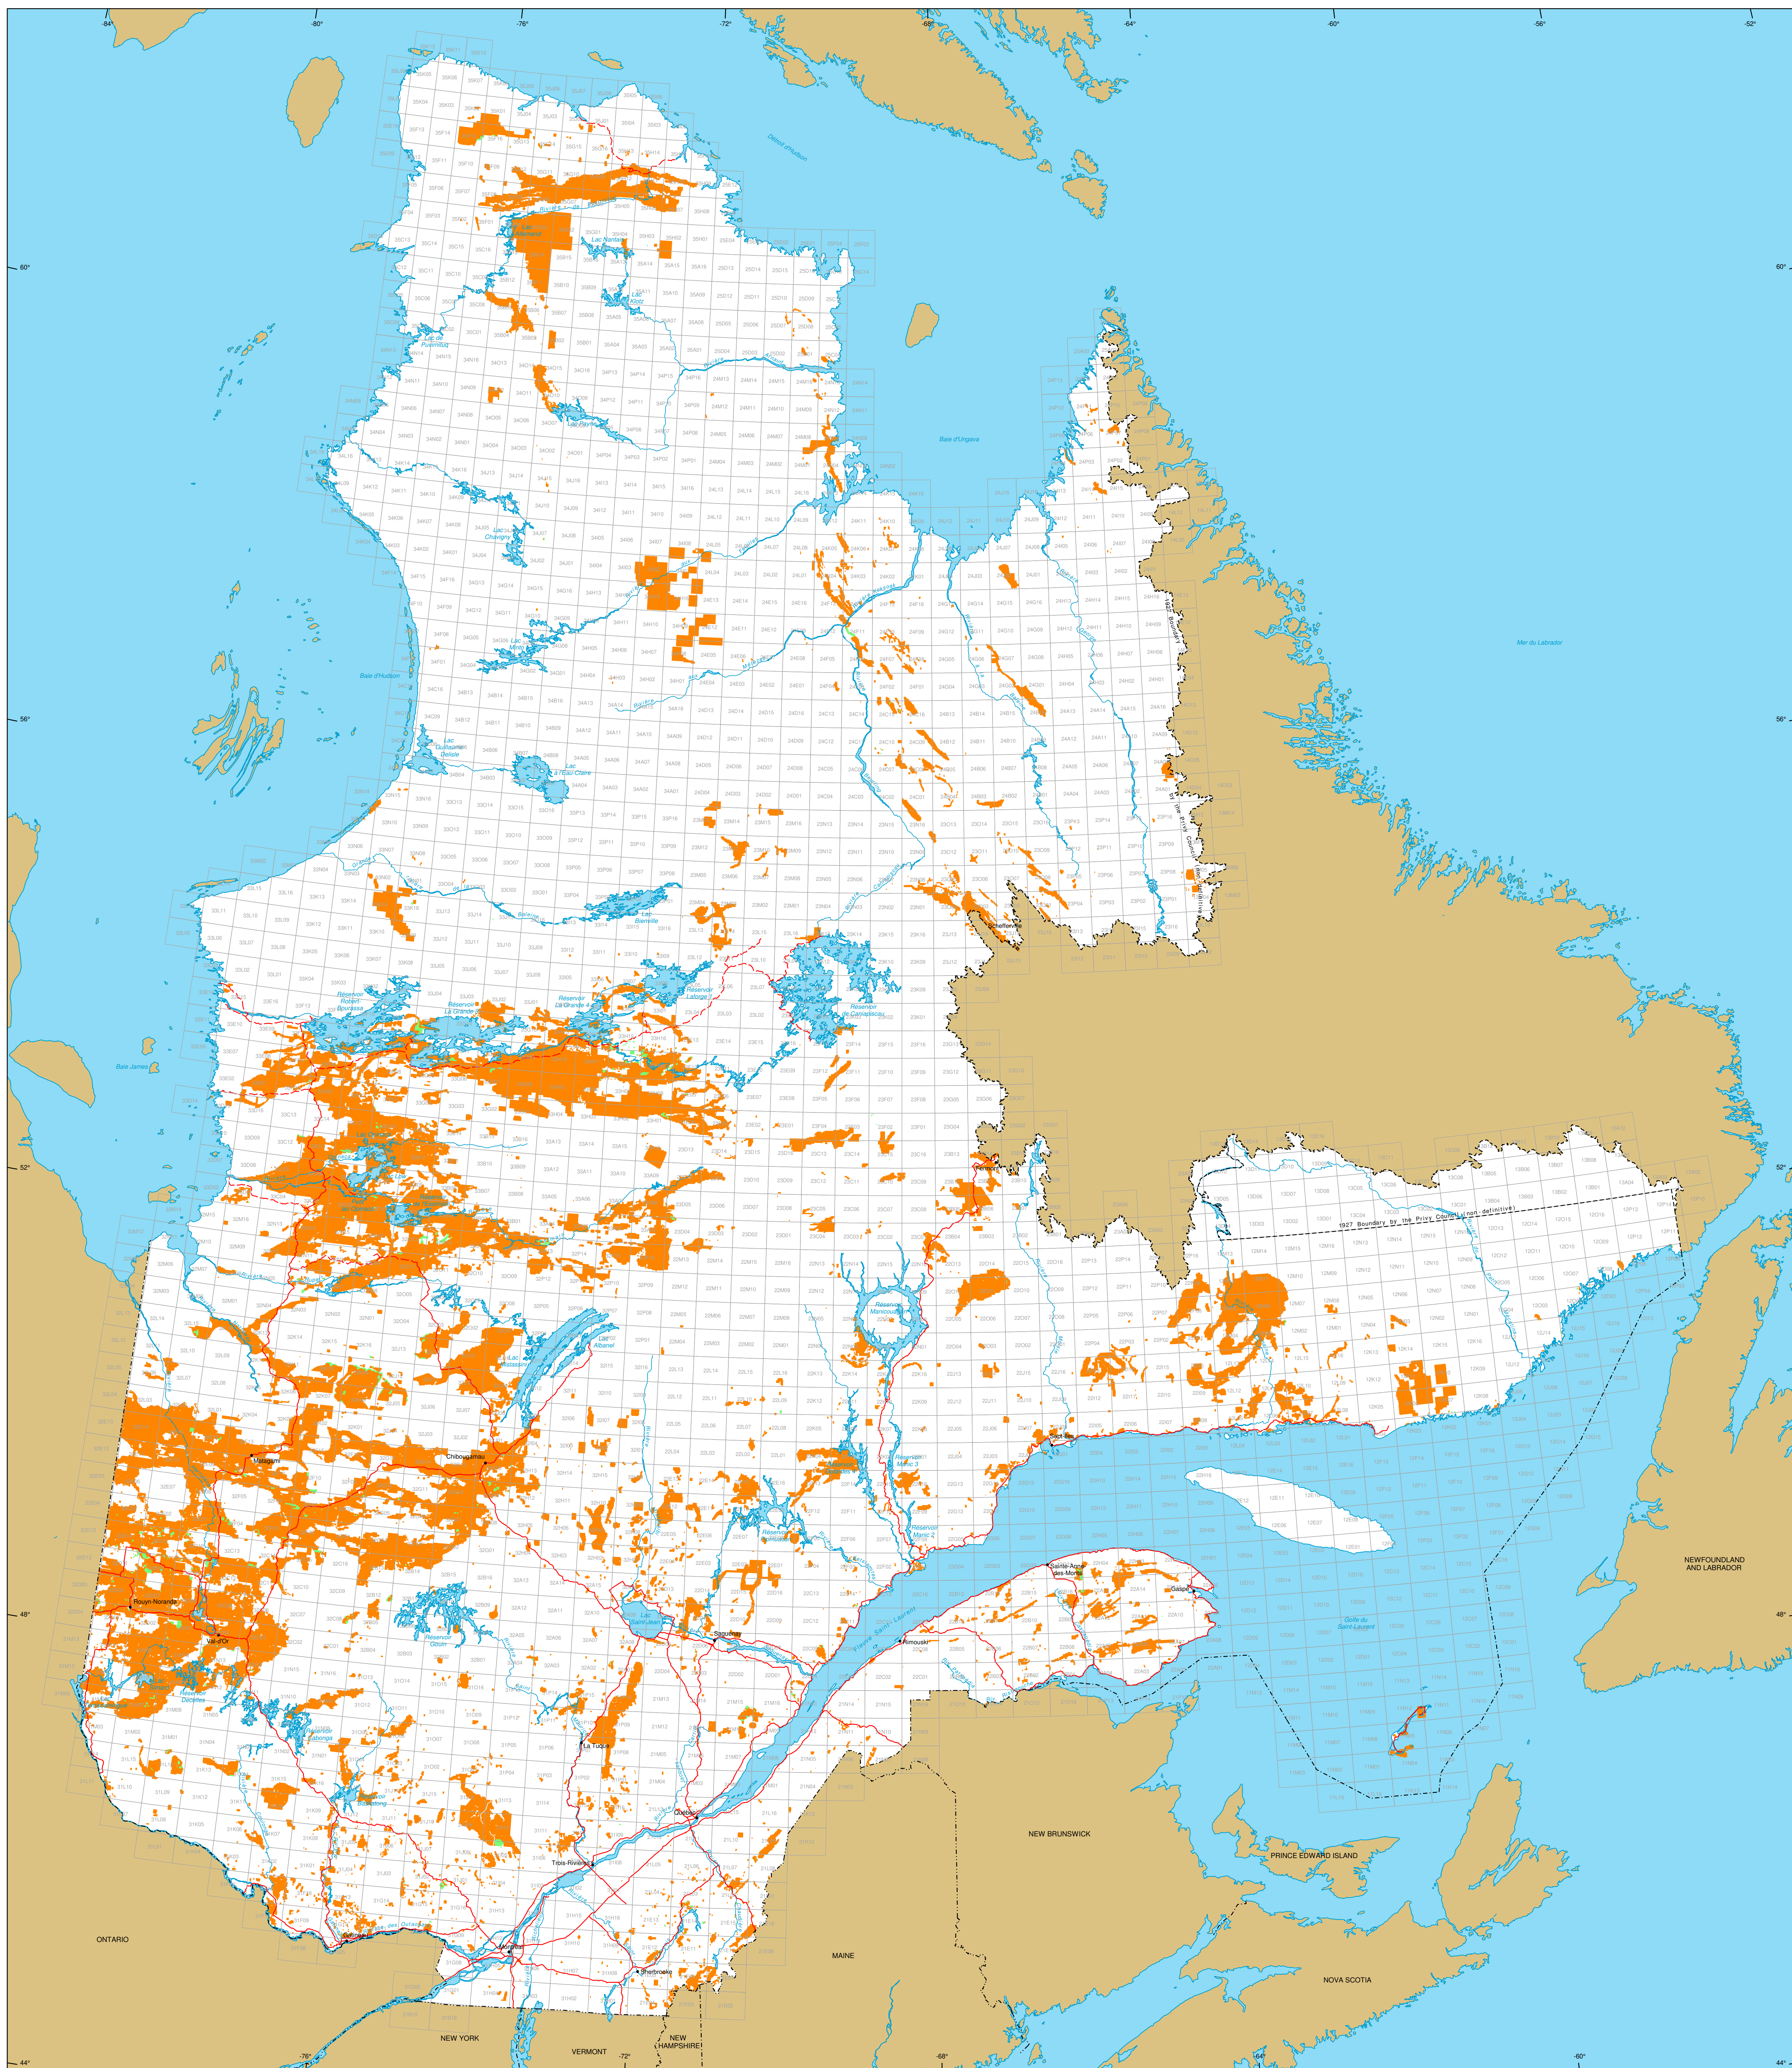

Mining Titles in Québec

Mining Titles

- Active
  Number: 334 878 titles
  Area: 17 086 742 ha
  Percentage of land: 10,2%
- Pending
  (Claims only)
  Number: 3 281 titles
  Area: 125 504 ha

Border

- International
- Interprovincial, Interstate
- Québec - Newfoundland and Labrador
  (This border is not definitive.)

Road Network

- Road
- Unpaved Road

Hydrography

- Lake
- River

Area of the Province of Québec: 166 744 100 ha

Metadata

Geodesic Datum: NAD 83
Coordinate System: Conus Lambert with two standard parallels (46° and 60°)

1:2 500 000

© Gouvernement du Québec, September 1, 2023