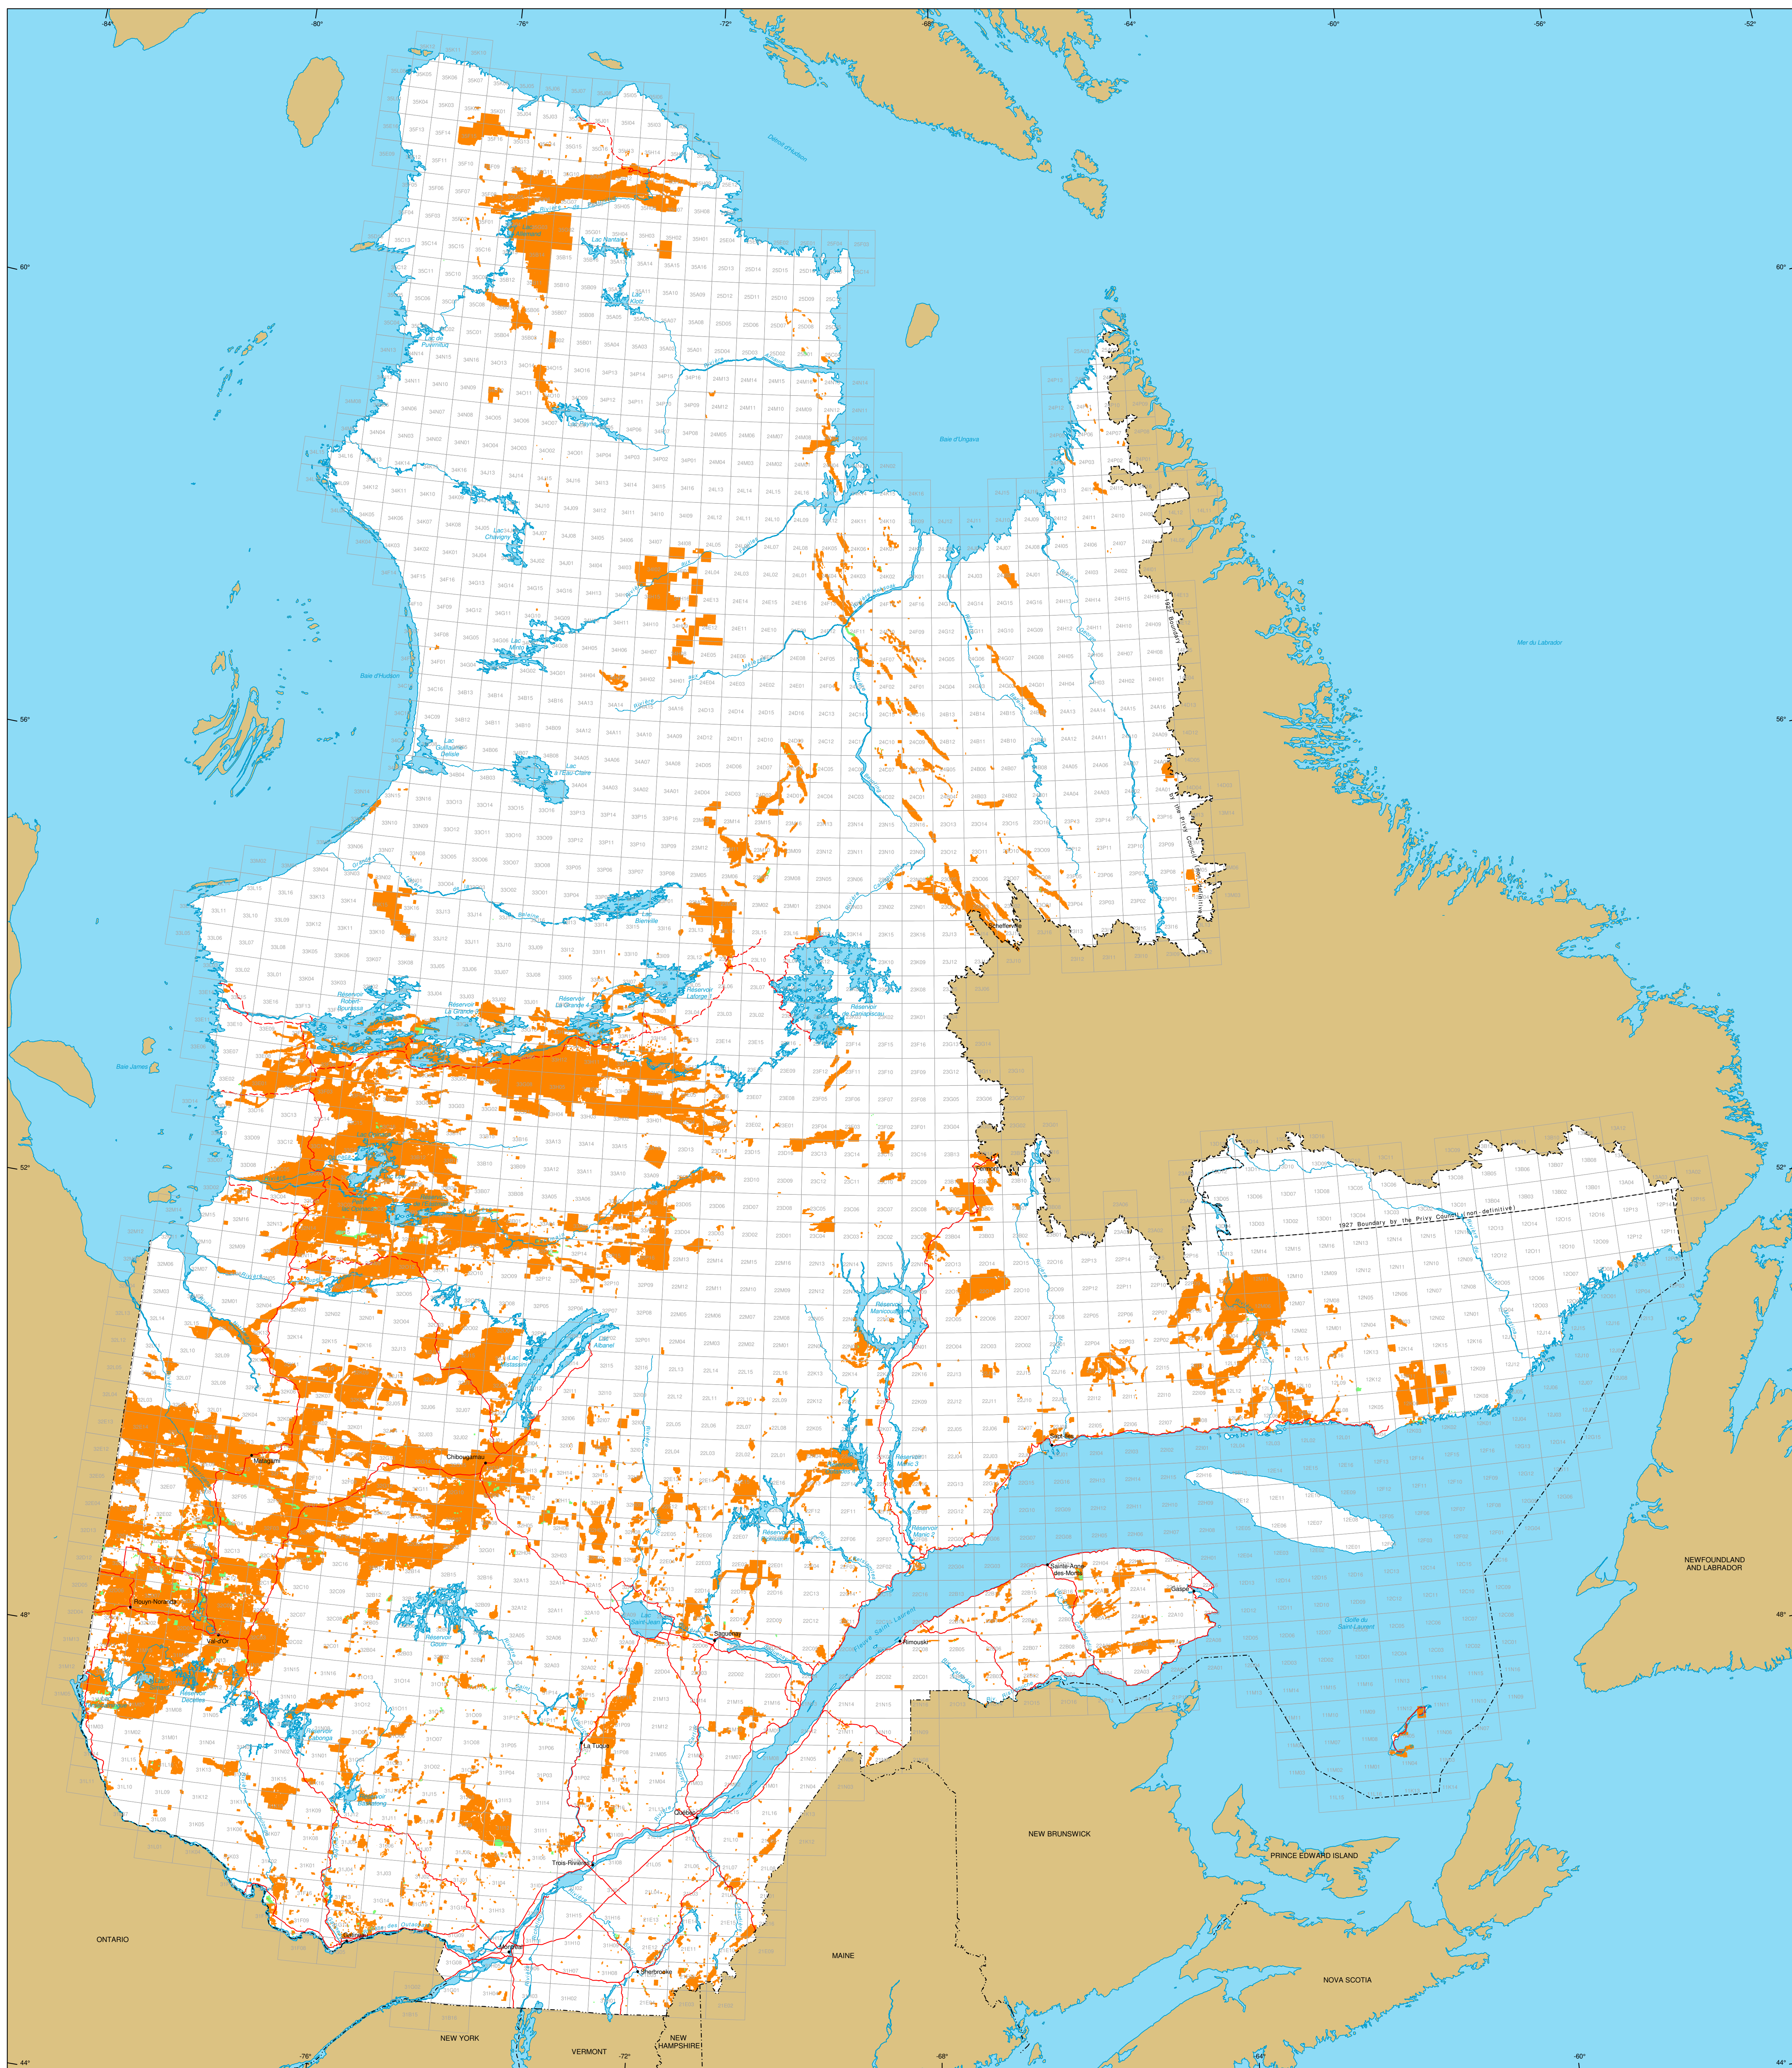

Mining Titles in Québec

Mining Titles
Active
Number: 346 690 titles
Area: 17 615 429 ha
Percentage of land: 10,6%

Pending
(Claims only)
Number: 2 665 titles
Area: 116 418 ha

Border
International
Interprovincial, Interstate
Québec - Newfoundland and Labrador
(This border is not definitive.)

Road Network
Road
Unpaved Road

Hydrography
Lake
River

Populated Place

Other Jurisdiction

1:50 000 NTS Sheets Limits

Area of the Province of Québec: 166 744 100 ha

Metadata
Geodesic Datum: NAD 83
Coordinate System: Conic Lambert with two standard parallels (46° and 60°)

Sources
Data: Mining
Organization: MRNF
Year: 2023

1:2 500 000
0 20 40 60 80 100 km

© Gouvernement du Québec, December 4, 2023