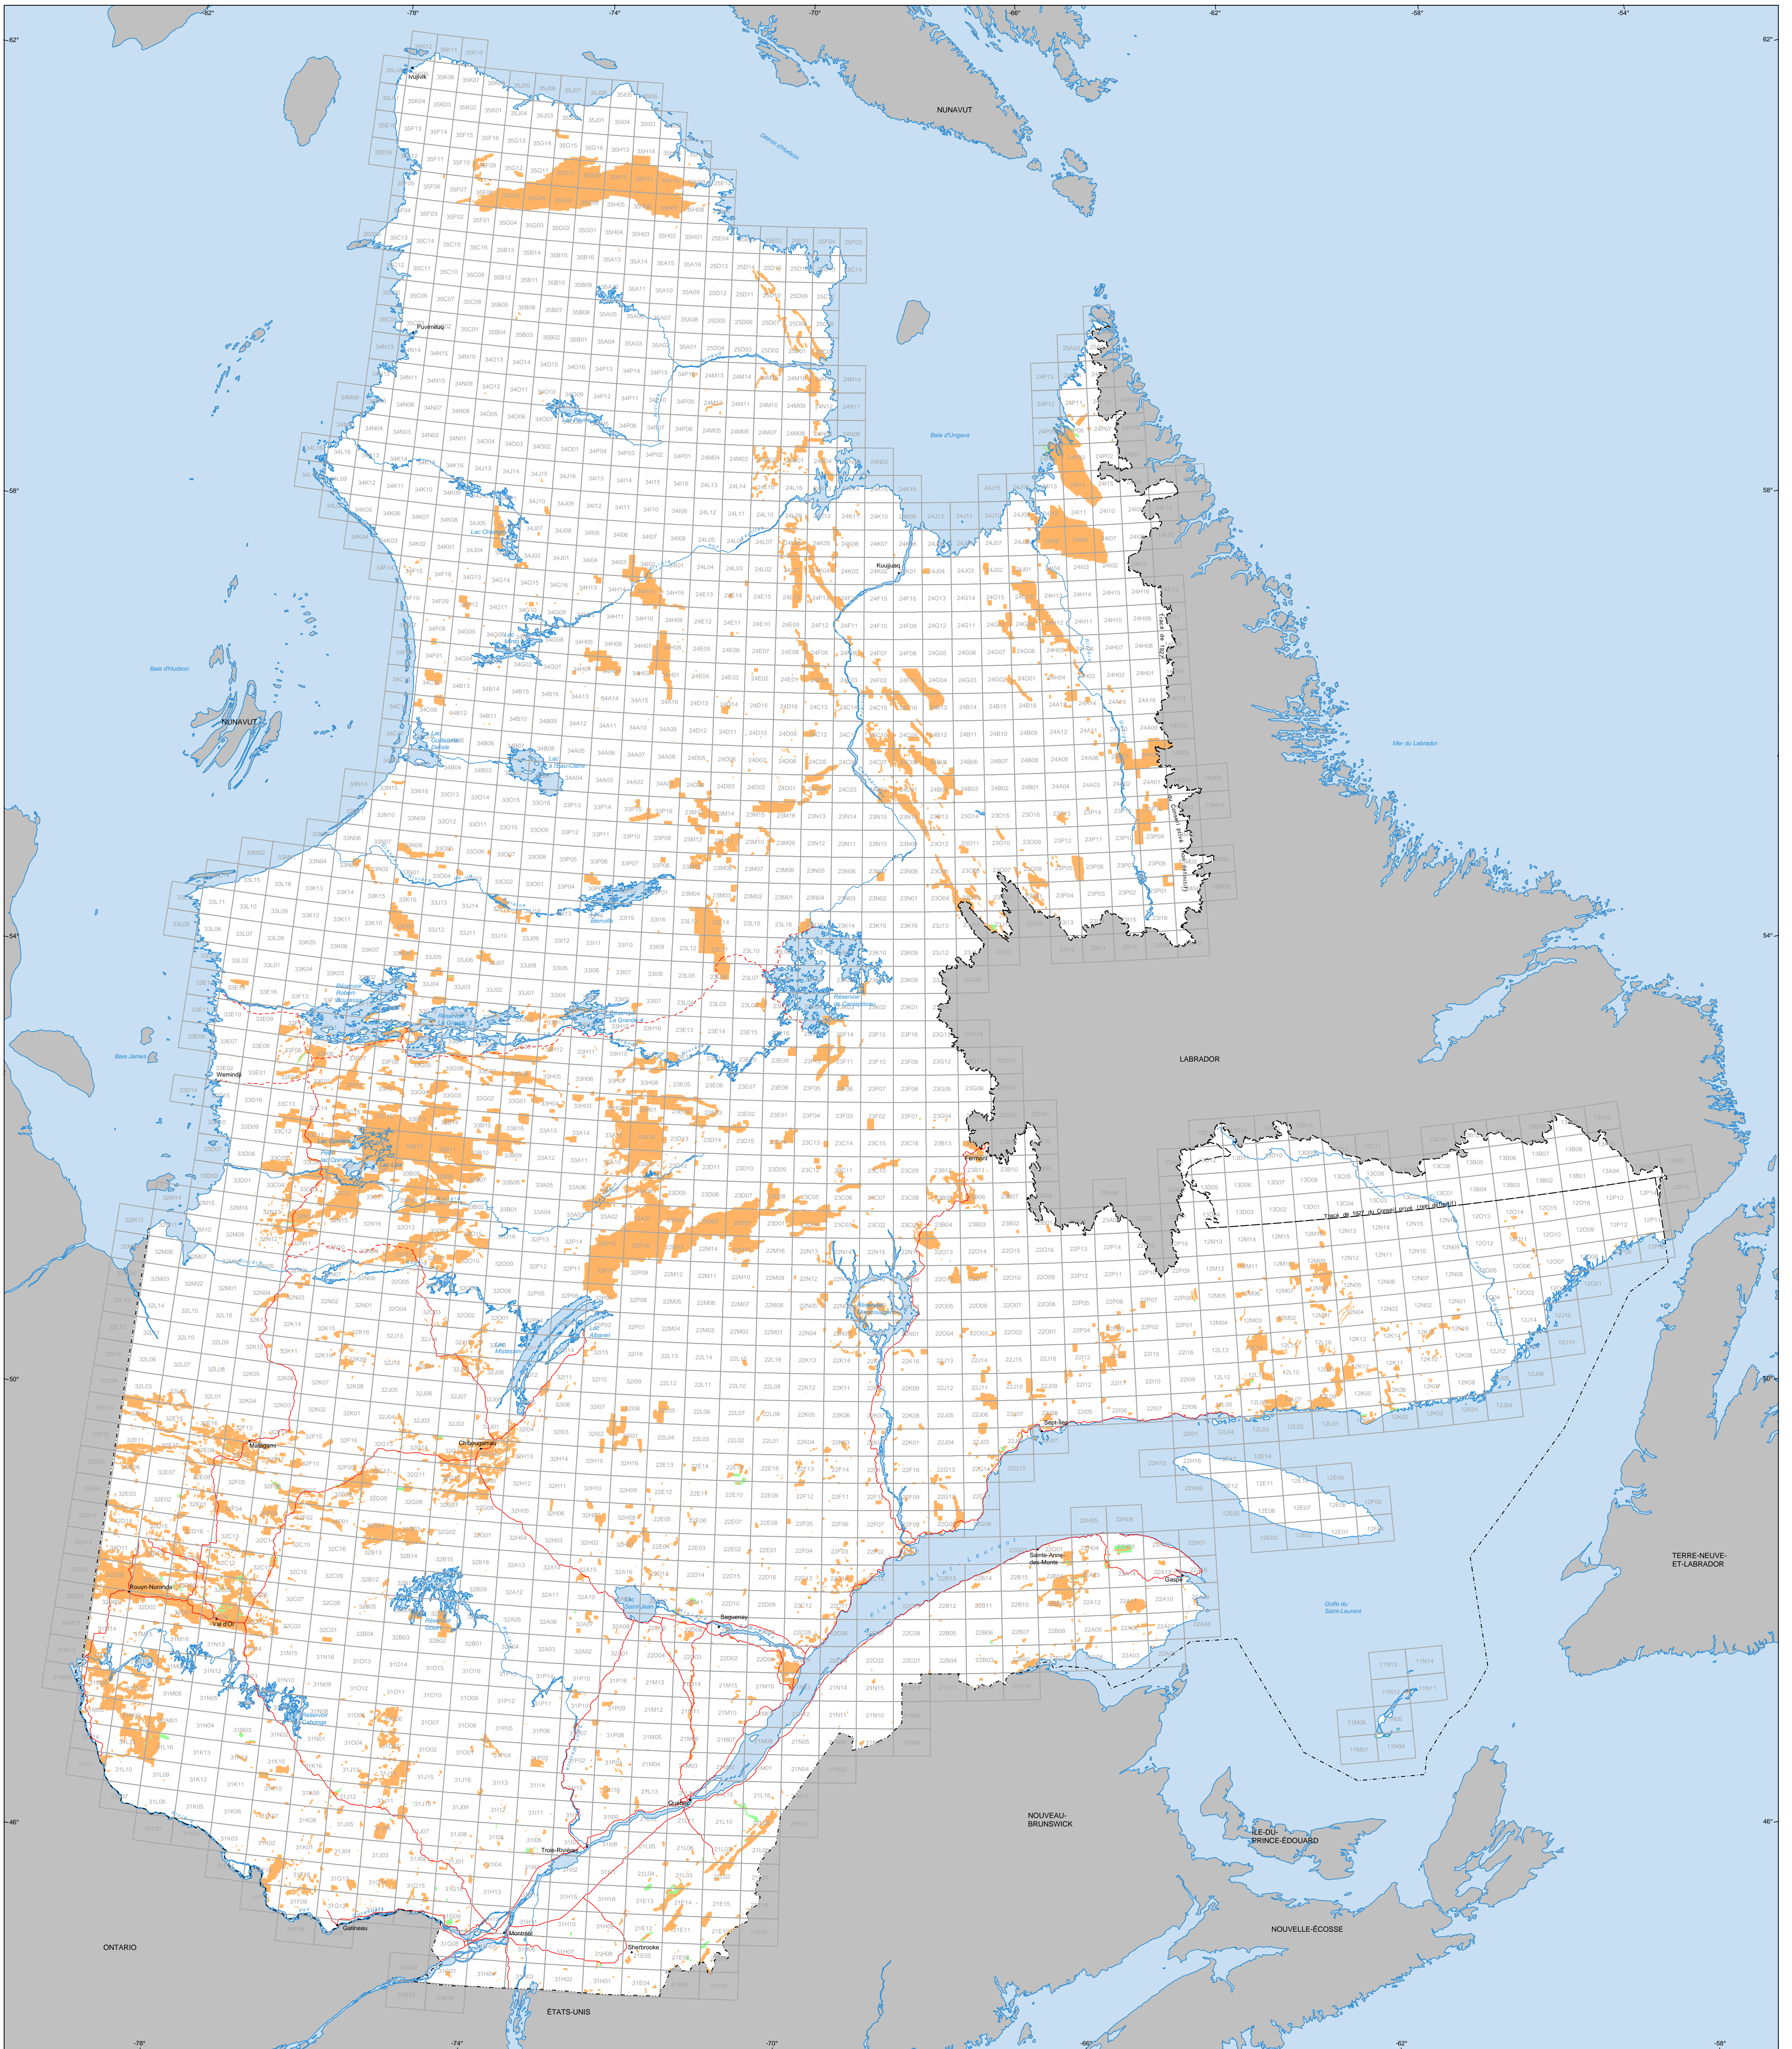

Mining Titles in Québec

Border

- International Border
- Provincial Border
- Québec-Newfoundland and Labrador Border (this border is not definitive)

Road Network

- Paved Road
- Unpaved Road

Hydrography

- Lake
- River

Other Jurisdiction

- 1 : 50 000 NTS Sheets Limits

Mining Titles

- Active Titles
- Titles Pending

Populated Place

- Populated Place

*As of July 25, 2008

Metadata

Geoid Datum : NAD 83
Coordinates System : Conic Lambert
Longitude of origin : 48°30'00"
Latitude of origin : 44°00'00"
Standard Parallel 1 : 46°00'00"
Standard Parallel 2 : 60°00'00"

Scale : 1 : 500 000

Sources

Data Mining : MRNF
Cartographic Reference (IGN) : MRNF
Year : 2008