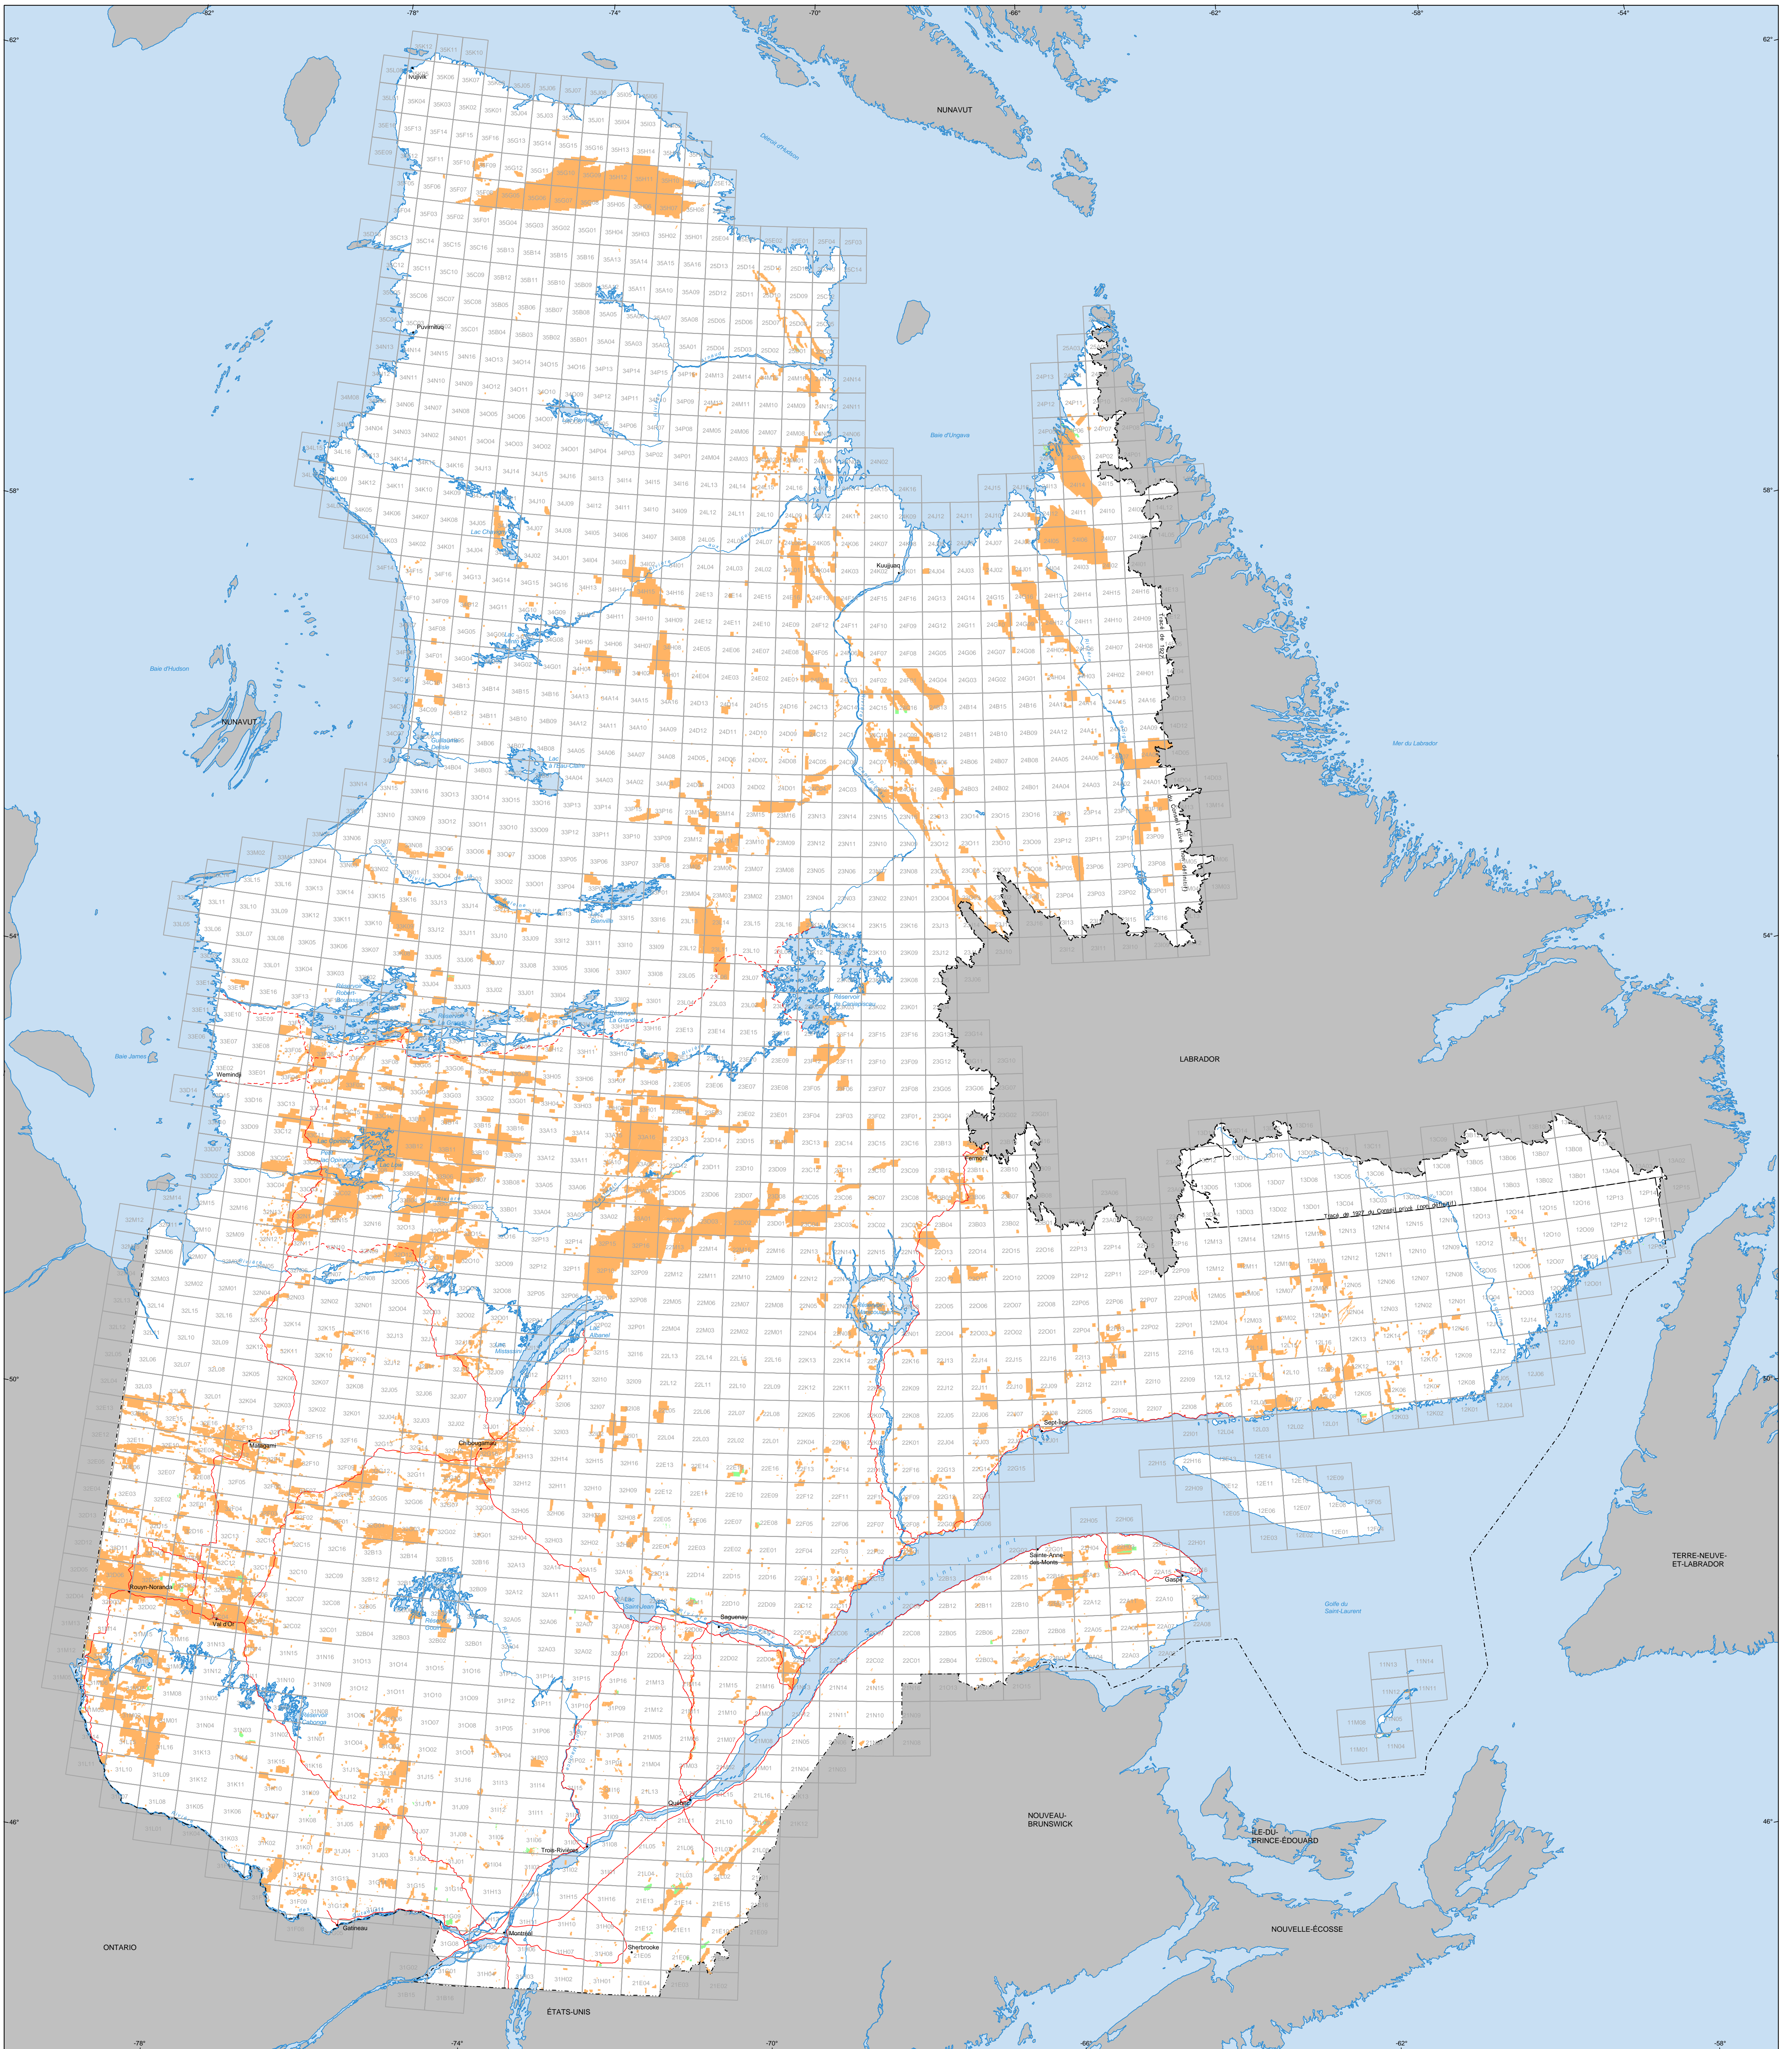

Mining Titles in Québec

- **Border**
  - International Border
  - Provincial Border
  - Québec-Newfoundland and Labrador Border (this border is not definitive)
- **Road Network**
  - Paved Road
  - Unpaved Road
- **Hydrography**
  - Lake
  - River

- Populated Place
- Other Jurisdiction
- 1:50 000 NTS Sheets Limits

- Mining Titles
  - Active Titles
  - Titles Pending

*As of August 8, 2008

Metadata
Geodetic Datum: NAD 83
Coordinates System: UTM
Longitude of origin: 48°30'00"
Latitude of origin: 44°00'00"
Standard Parallel 1: 46°00'00"
Standard Parallel 2: 60°00'00"

0 50 100 150 km
1:2 500 000

Sources
Data Mining Organization Year
Cartographic Reference MRNF 2008
(IGN T16)