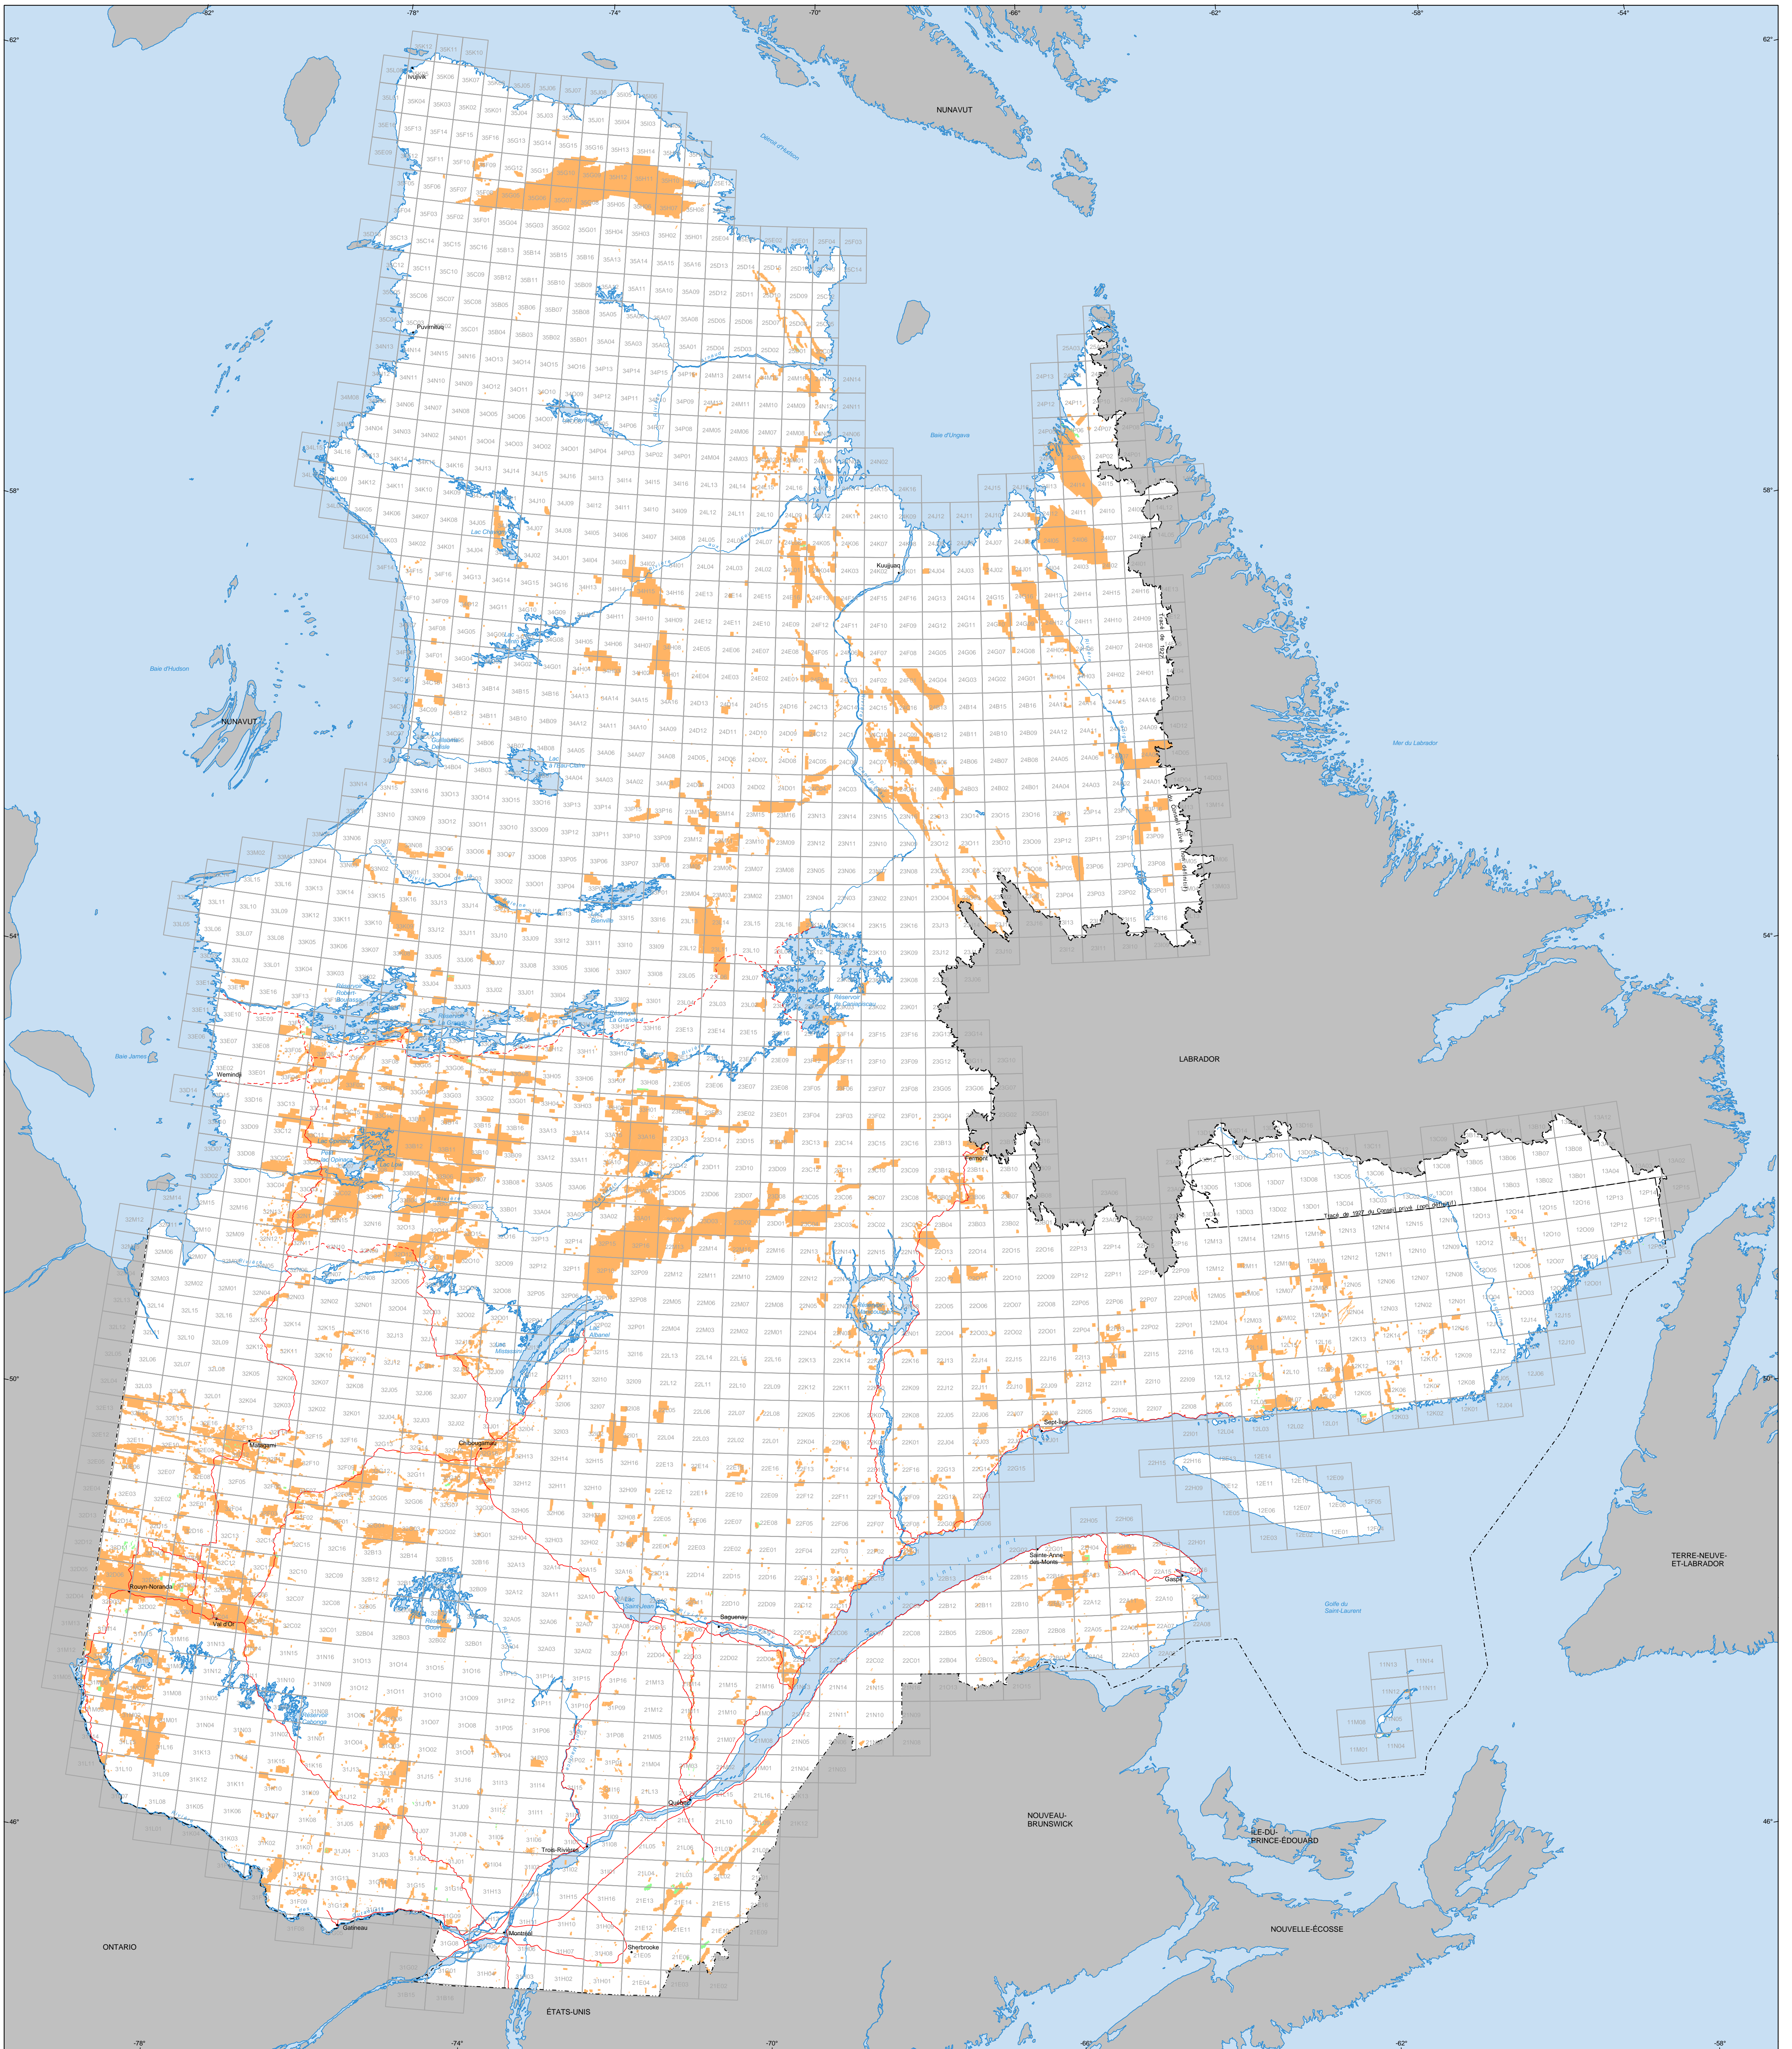

Mining Titles in Québec

1. **Border**
2. International Border
   - - - Provincial Border
   - - - Québec-Newfoundland and Labrador Border (this border is not definitive)
3. **Road Network**
4. Paved Road
   - - - Unpaved Road
5. **Hydrography**
6. Lake
   - River

- Populated Place
- Other Jurisdiction
- 1:50 000 NTS Sheets Limits

1. **Mining Titles**
2. Active Titles
   - Titles Pending

*As of September 8, 2008

Sources

Data Mining: MRNF
Cartographic Reference: MRNF
SDMT 110

Organization: MRNF
Year: 2008