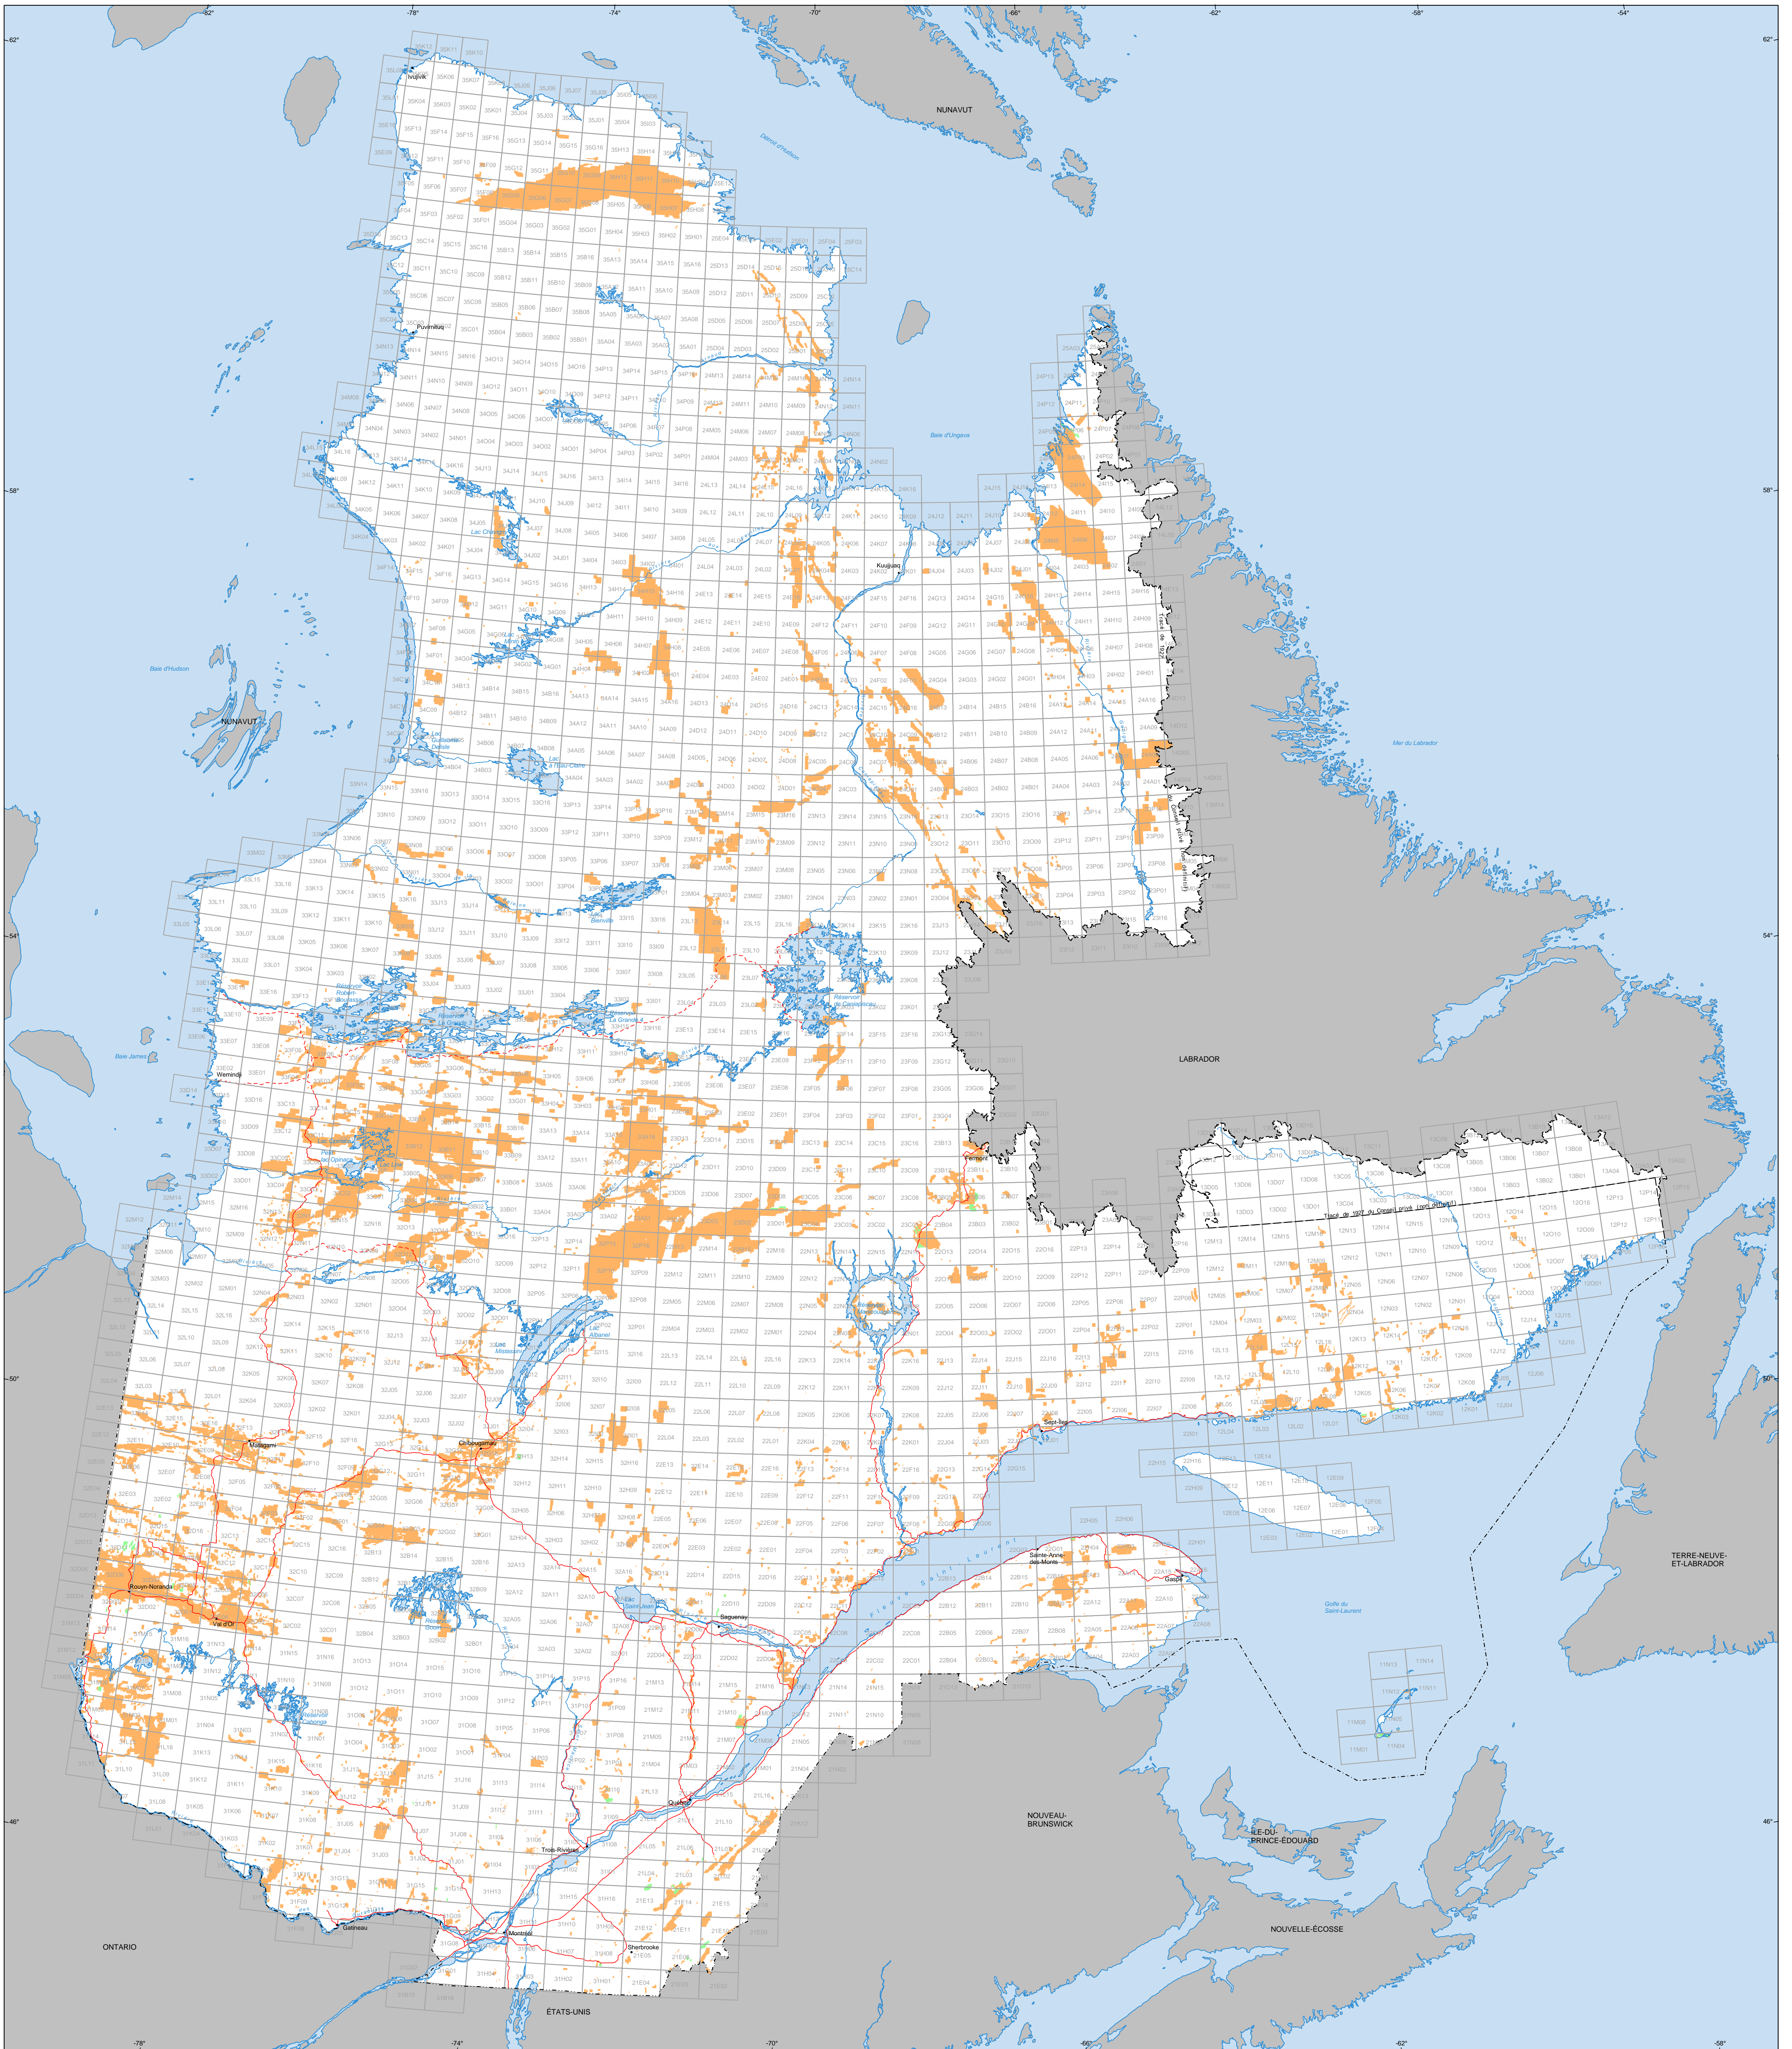

# Mining Titles in Québec

**Border**

- International Border
- Provincial Border
- Québec-Newfoundland and Labrador Border (this border is not definitive)

**Road Network**

- Paved Road
- Unpaved Road

**Hydrography**

- Lake
- River

**Other**

- Populated Place
- Other Jurisdiction
- 1 : 50 000 NTS Sheets Limits

**Mining Titles**

- Active Titles
- Titles Pending

**Statistics\***

Number of Active Titles : 273 481 titres  
 Area for Active Titles : 12 471 006 ha

Number of Titles Pending : 2 469 titres  
 Area for Titles Pending : 98 773 ha

\*As of October 7, 2008

**Metadata**

Geoidetic Datum : NAD 83  
 Coordinate System : UTM  
 Longitude of origin : 66°30'00"  
 Latitude of origin : 44°00'00"  
 Standard Parallel 1 : 46°00'00"  
 Standard Parallel 2 : 60°00'00"

Scale : 1 : 500 000

0 50 100 150 km

**Sources**

Data Mining : MRNF  
 Cartographic Reference : MRNF  
 (SDMT 116)

**Organization**

MRNF  
 2008

**Year**

2008