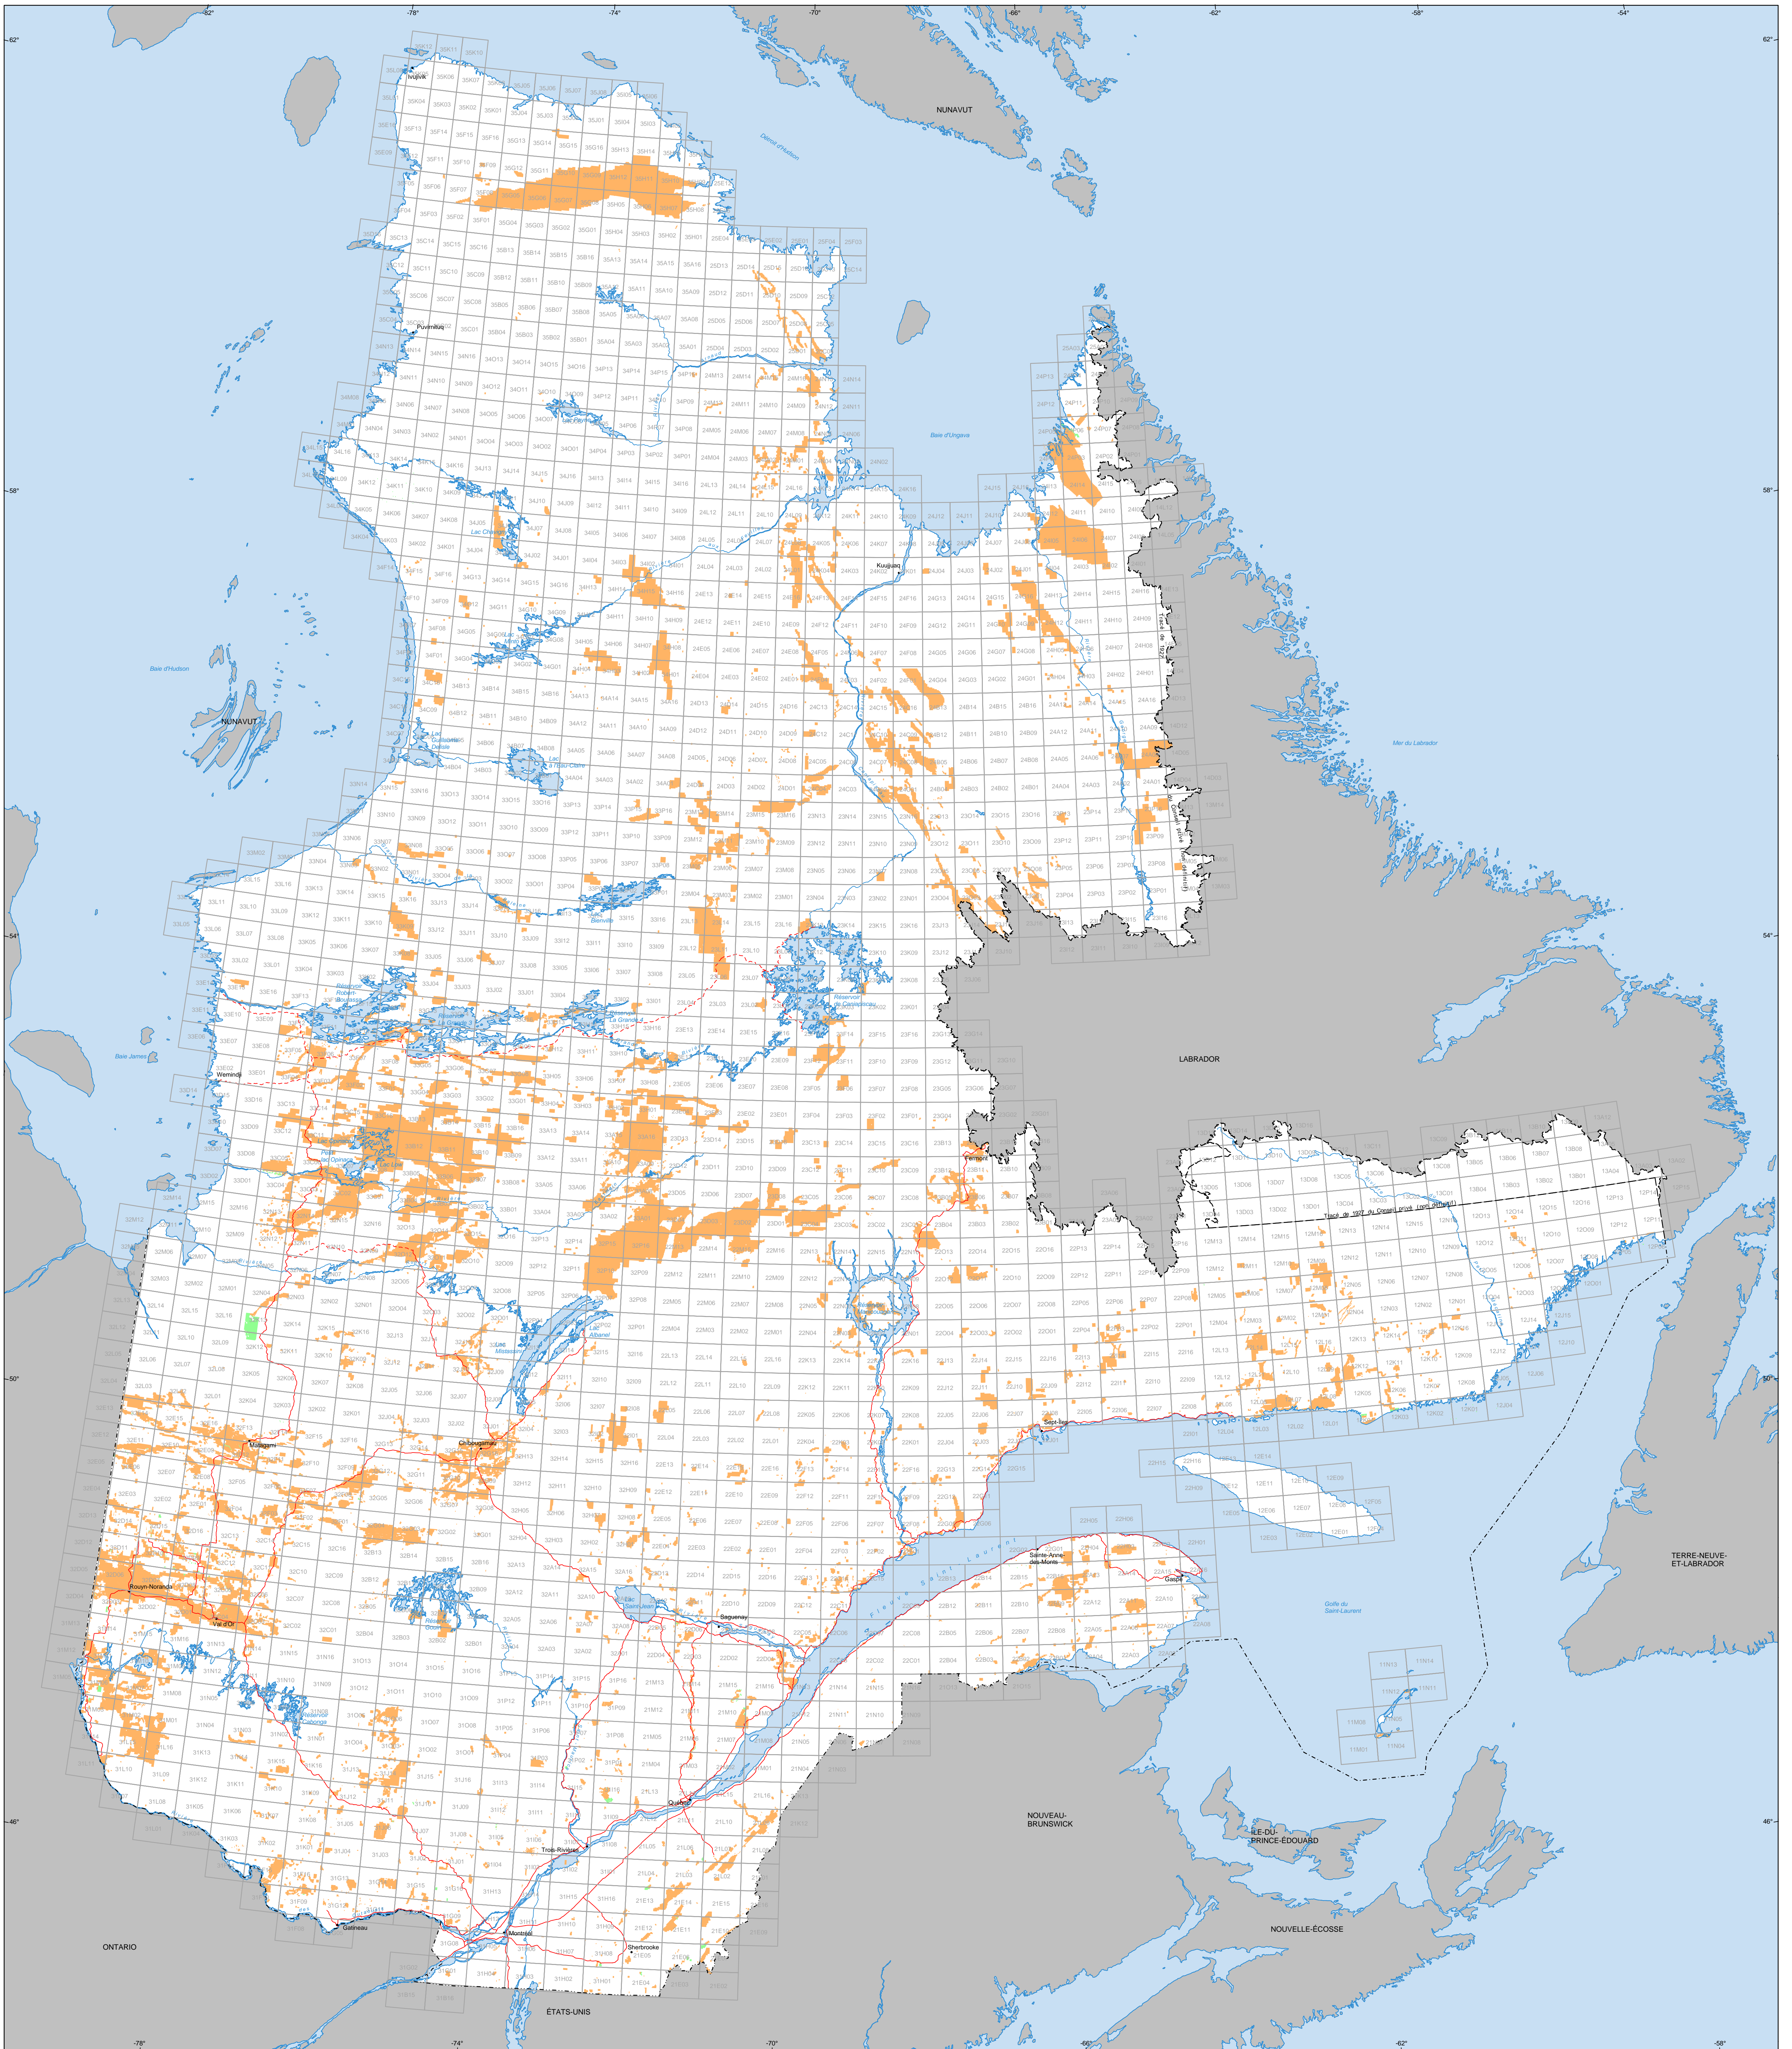

Mining Titles in Québec

1. **Border**
2. International Border
   - Provincial Border
   - --- Québec-Newfoundland and Labrador Border (this border is not definitive)
3. **Road Network**
4. Paved Road
   - --- Unpaved Road
5. **Hydrography**
6. Lake
   - River

- Populated Place
- Other Jurisdiction
- 1:50 000 NTS Sheets Limits

1. **Mining Titles**
2. Active Titles
   - Titles Pending

*As of November 10, 2008

Metadata

Geoid Datum: NAD 83
Coordinates System: UTM
Longitude of origin: 48°30'00"
Latitude of origin: 44°00'00"
Standard Parallel 1: 46°00'00"
Standard Parallel 2: 60°00'00"

Scale: 1:250 000

Scale bar: 0, 50, 100, 150 km

Sources

Data Mining: MRNF
Cartographic Reference: MRNF
SDMT 110

Organization

MRNF
2008

Year

2008