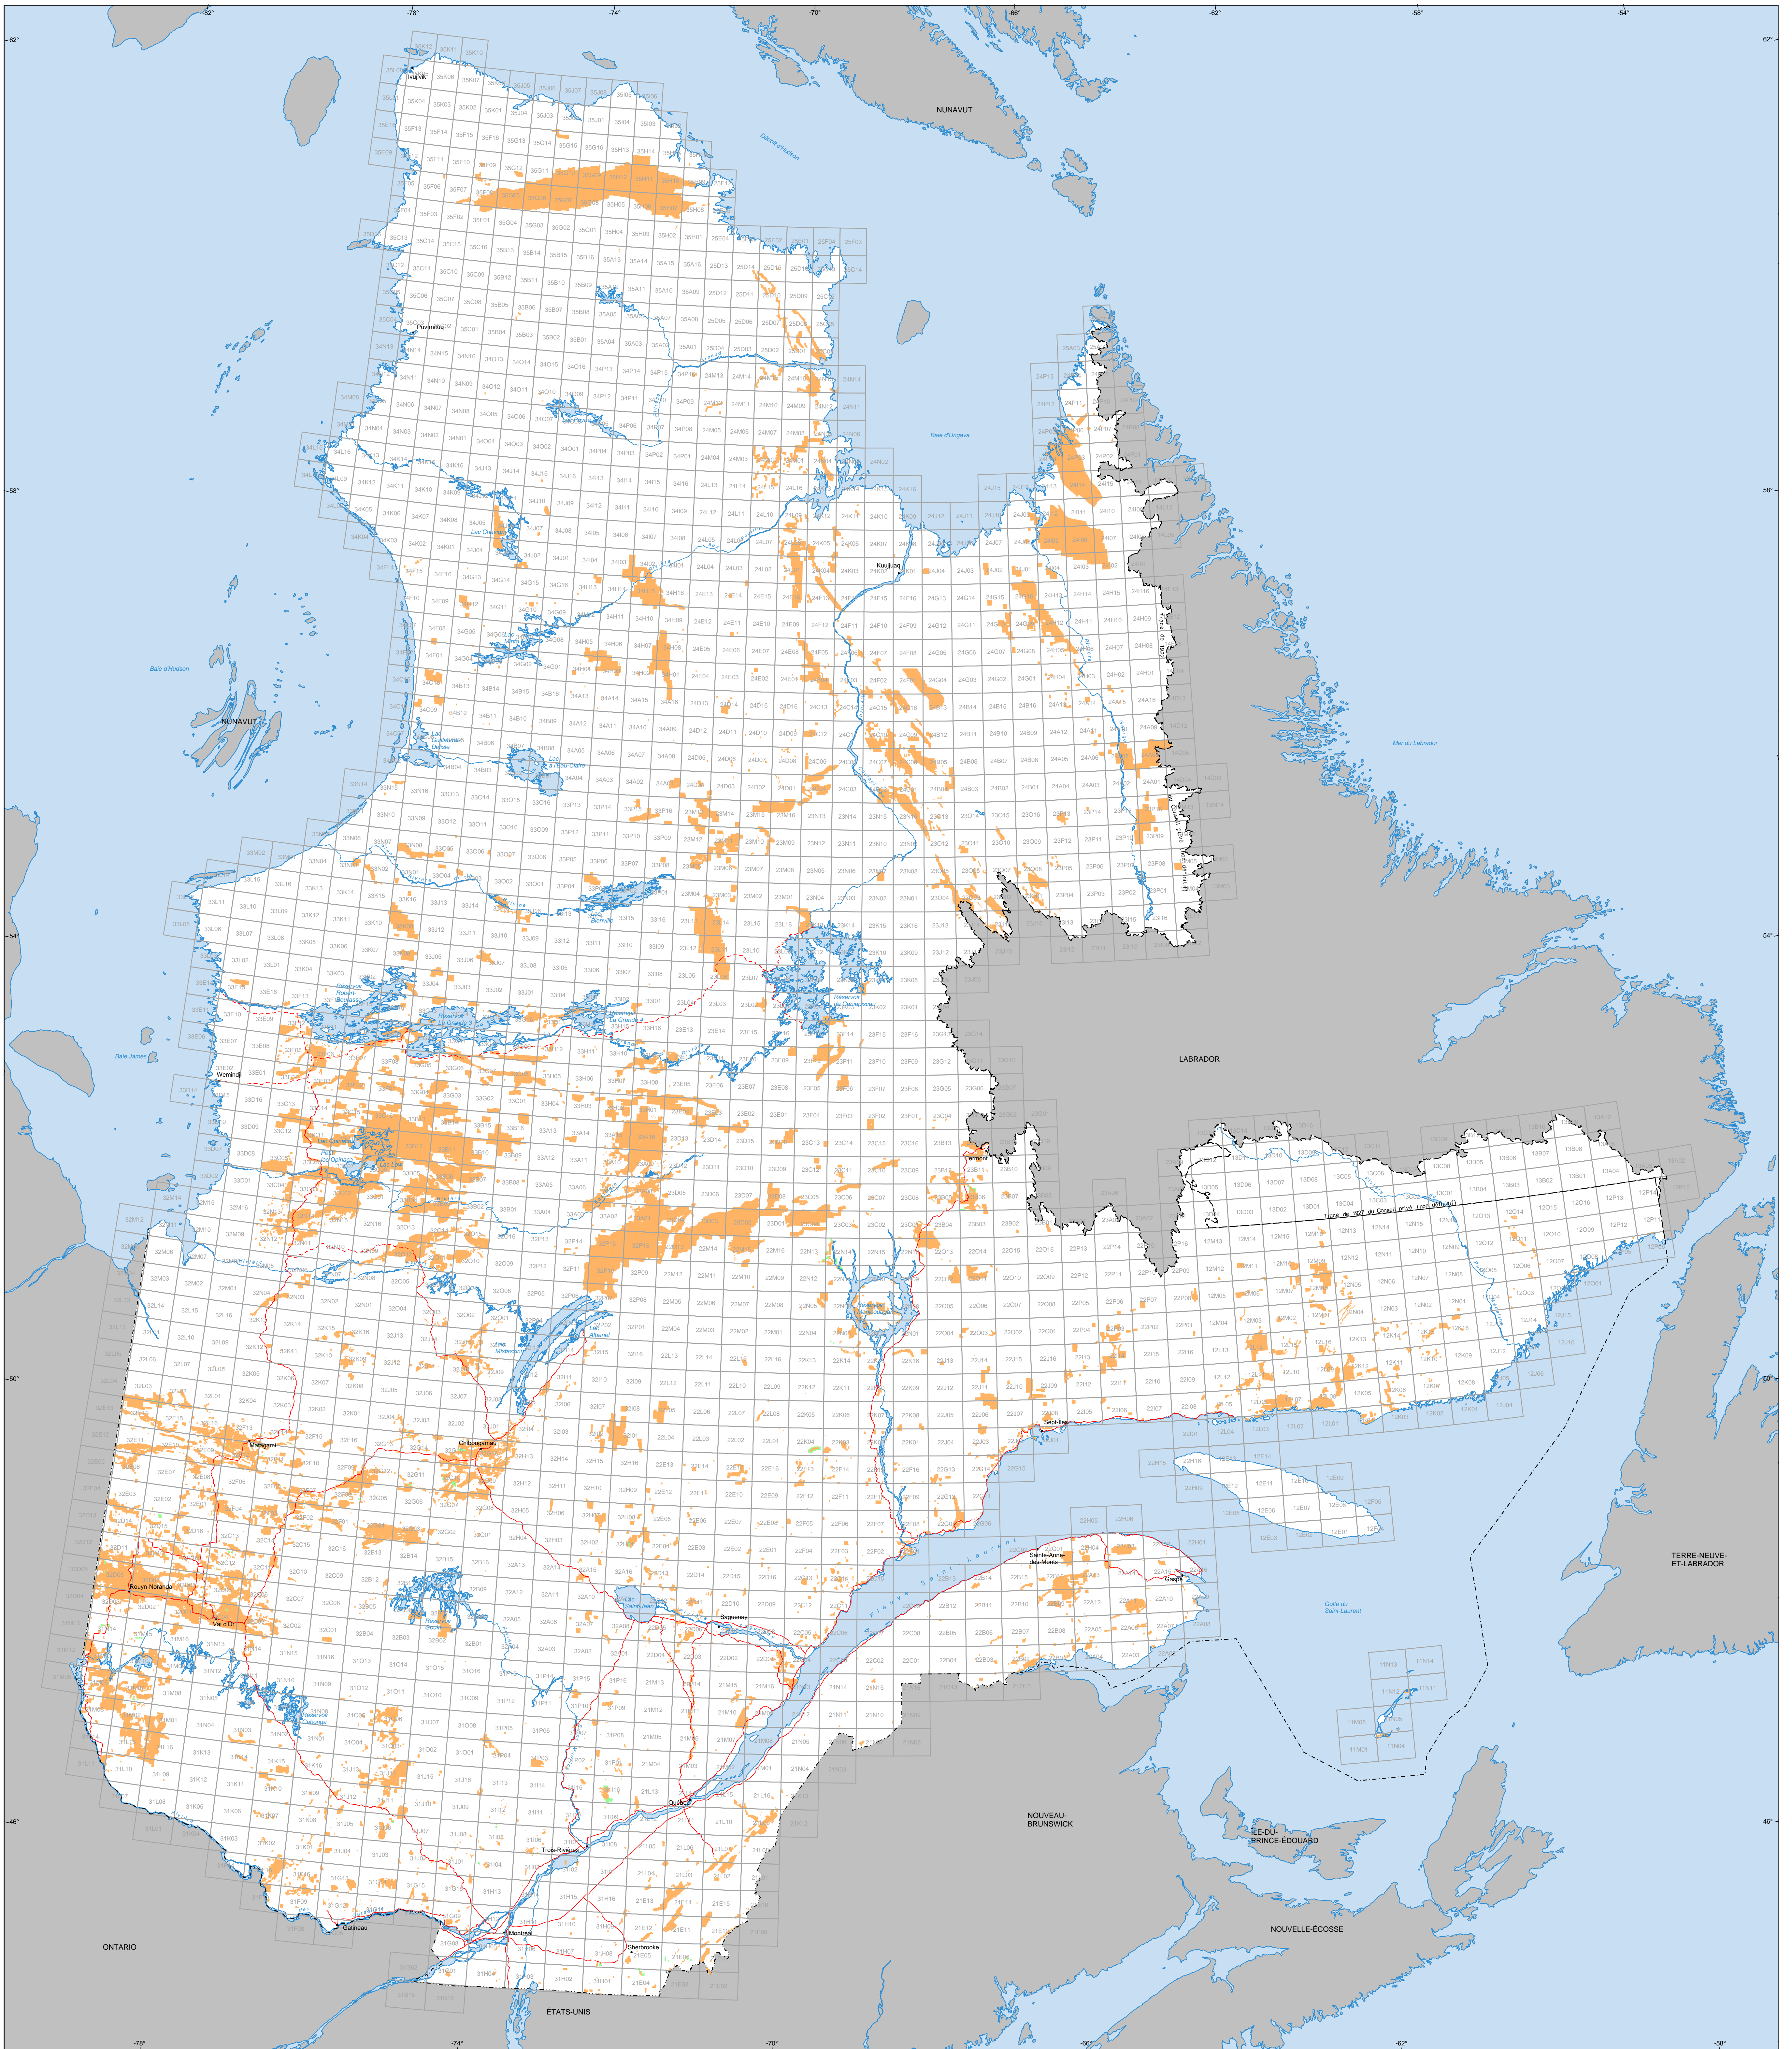

Mining Titles in Québec

- Border**
- International Border
 - Provincial Border
 - Québec-Newfoundland and Labrador Border (this border is not definitive)
- Road Network**
- Paved Road
 - Unpaved Road
- Hydrography**
- Lake
 - River

- Populated Place
- Other Jurisdiction
- 1:50 000 NTS Sheets Limits

Mining Titles

- Active Titles
- Titles Pending

Statistics*

Number of Active Titles: 270 636 titles
 Area for Active Titles: 12 302 677 ha

Number of Titles Pending: 1 266 titles
 Area for Titles Pending: 45 949 ha

*As of December 9 2008

Metadata

Geoidetic Datum: NAD 83
 Coordinates System: UTM
 Longitude of origin: 48°30'00"
 Latitude of origin: 44°00'00"
 Standard Parallel 1: 46°00'00"
 Standard Parallel 2: 60°00'00"

Scale: 1:250 000

0 50 100 150 km

Sources

Data Mining: MRNF
 Cartographic Reference: MRNF
 (SDMT 116)

Organization

MRNF
 2008

Year

2008