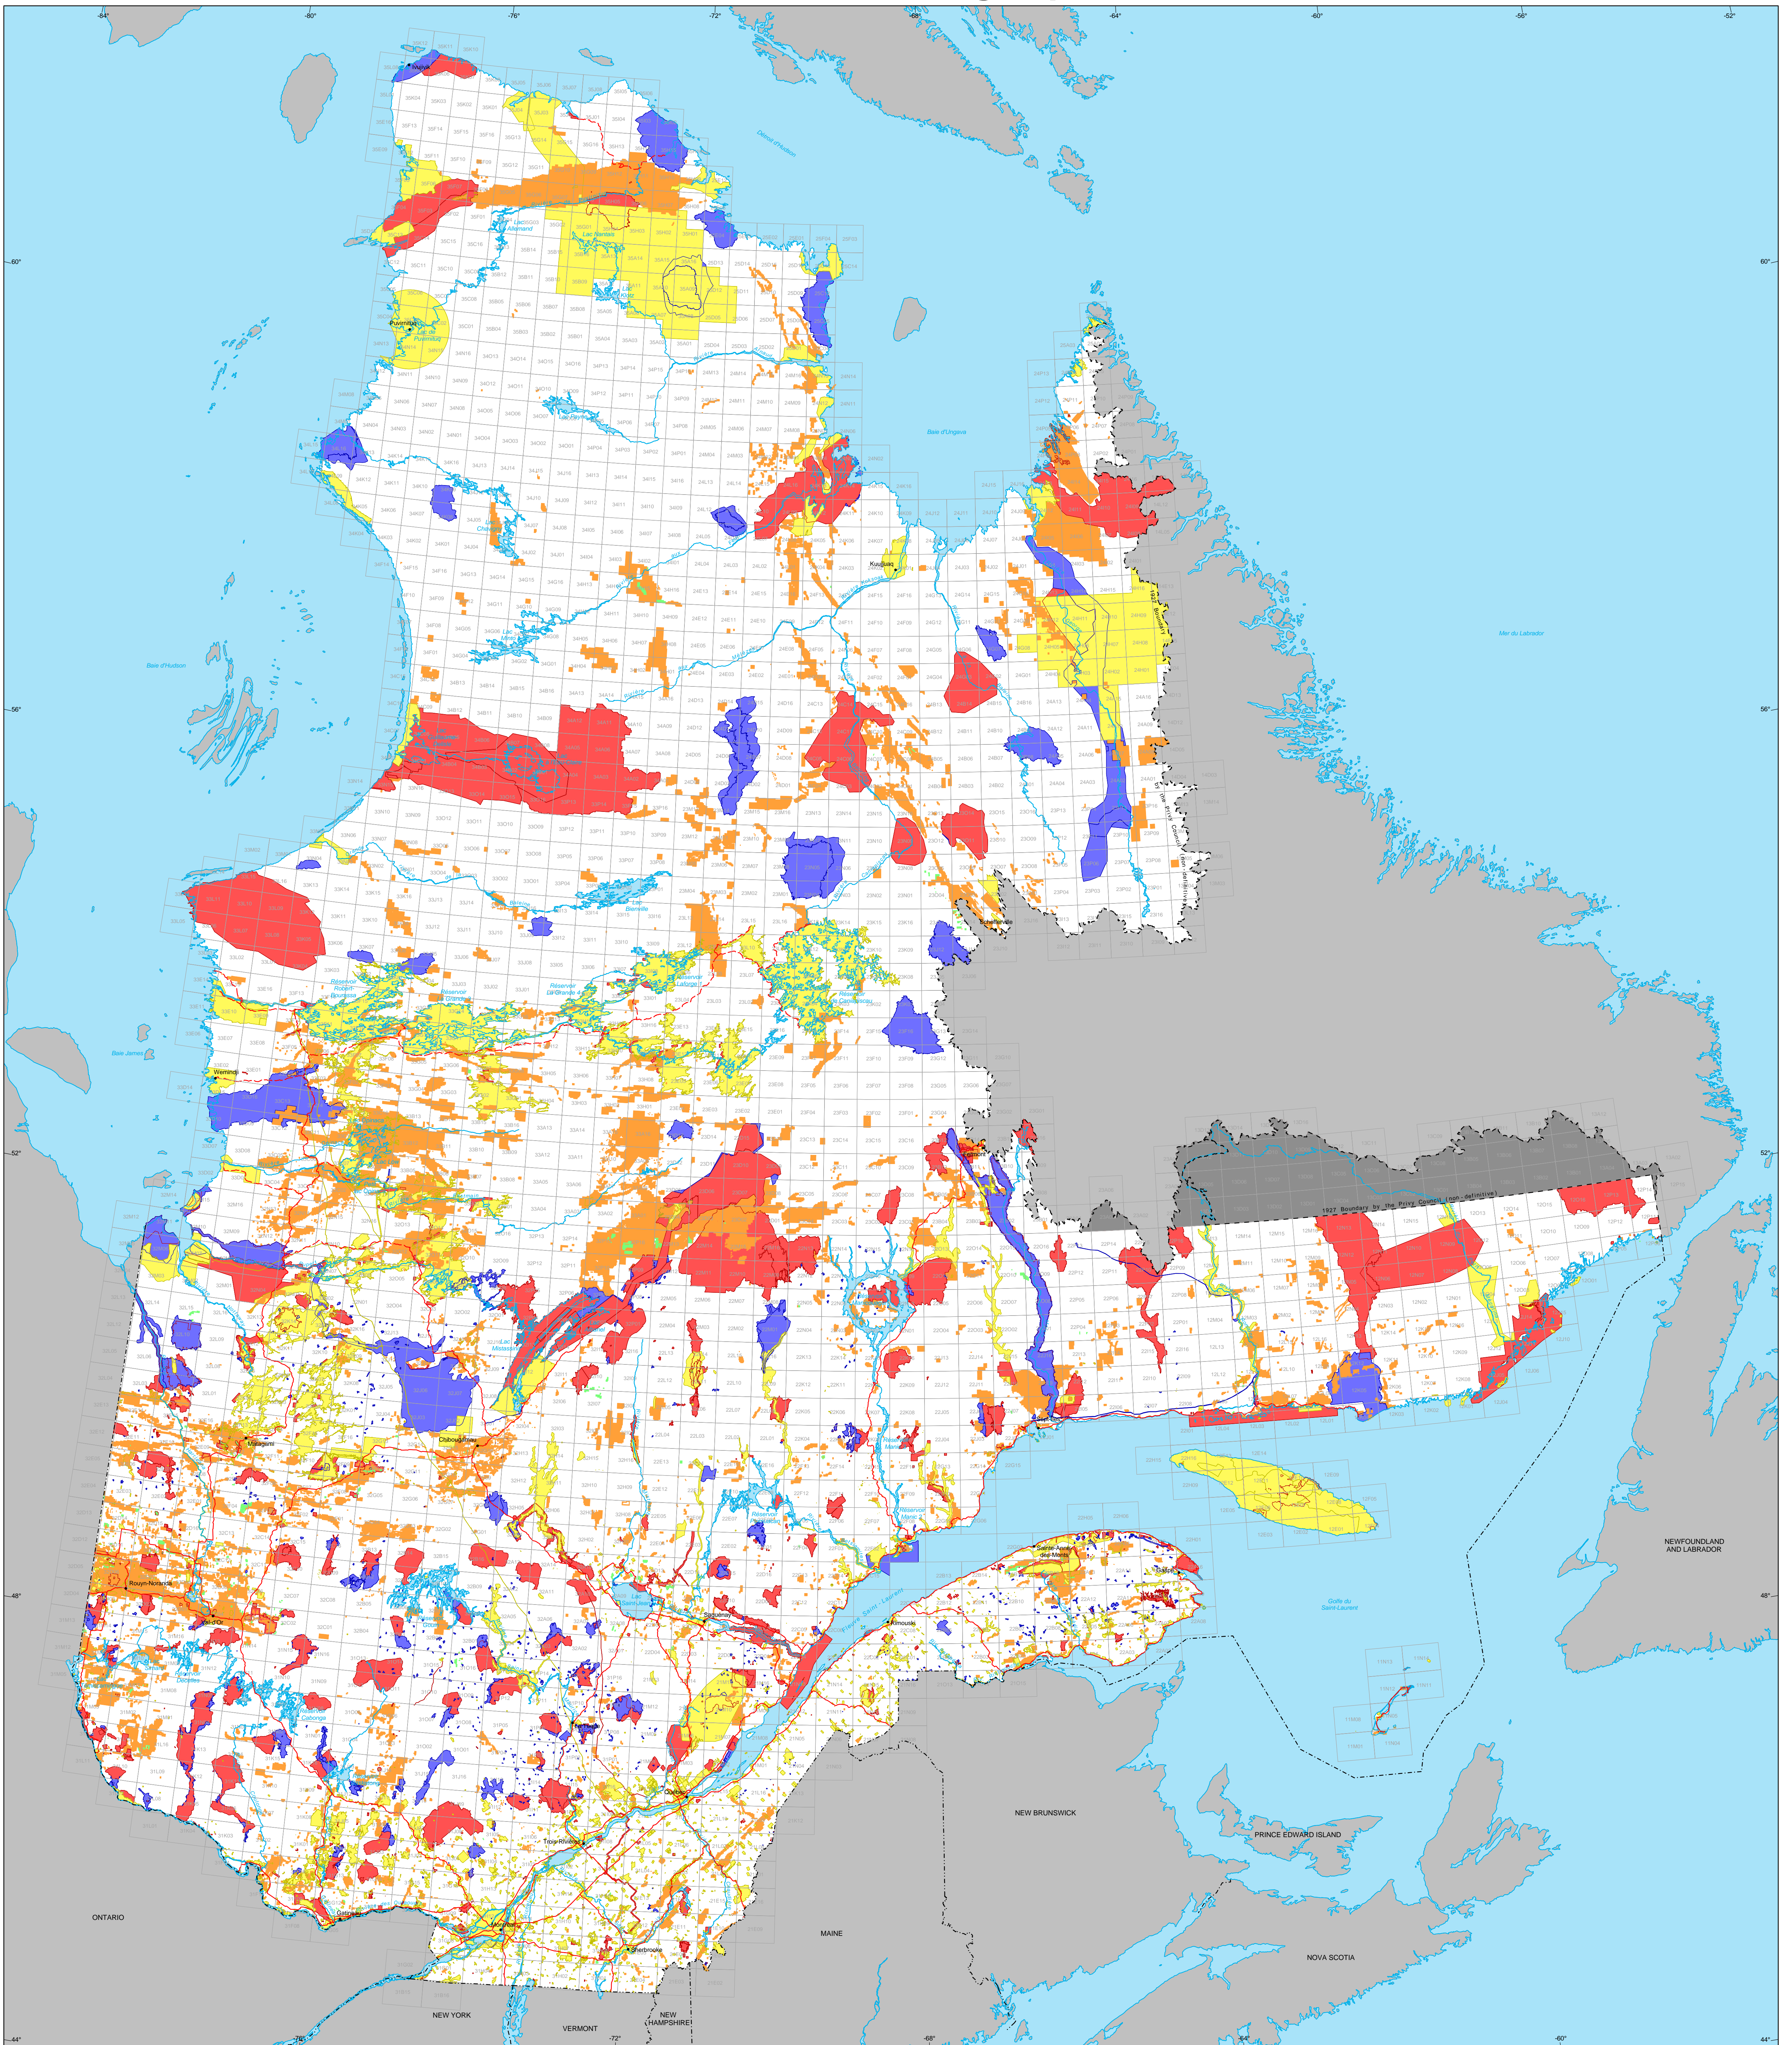

Restrictions to Mining Exploration

Mining Titles

- Active
  Number: 258 091 titles
  Area: 11 666 229 ha
- Pending
  Number: 2 527 titles
  Area: 113 494 ha

Mining Exploration Restrictions

- Major Exploration Prohibited
  Area: 15 313 074 ha
- Major Land Suspended Temporarily
  Area: 6 456 872 ha
- Major Withdrawn from Staking
  Area: 2 897 400 ha
- Minor Exploration allowed Under Specific Conditions
  Area: 10 589 630 ha

Border

- International
- Interprovincial, Interstate
- Quebec - Newfoundland and Labrador (This border is not definitive.)

Road Network

- Road
- Unpaved Road

Hydrography

- Lake
- River

Populated Place

Other Jurisdiction

1:50 000 NTS Sheets Limits

Area of the Province of Quebec: 166 744 100 ha

Sources

Data	Organization	Year
Mining	MIRNF	2009
Cartographic Reference (BDAT 1M, BDCA 2M)	MIRNF	2009

12 500 000
0 50 100 150 km

© Gouvernement du Québec, March 12, 2009