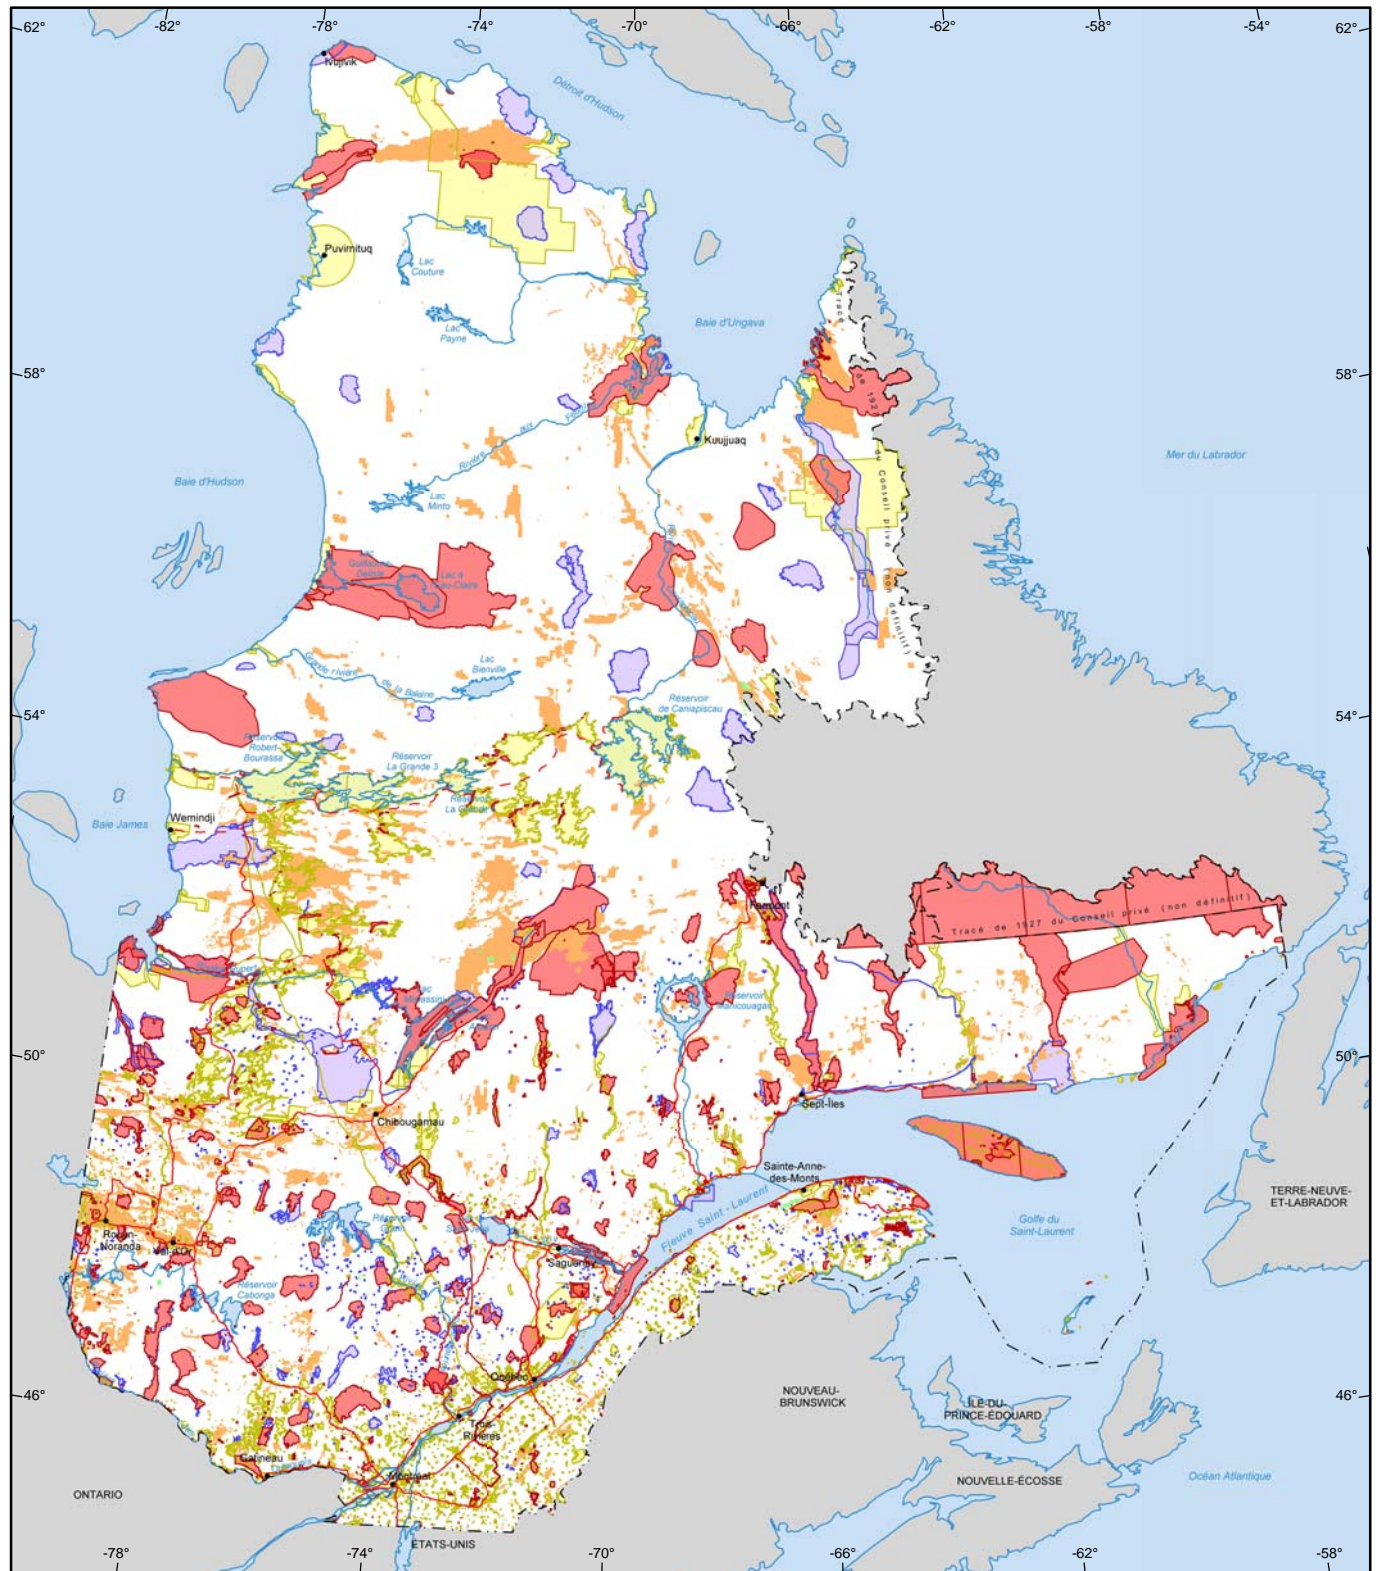

# Mining Restrictions in Québec

## Mining Restrictions

- Major (Exploration Prohibited)  
18 220 674 ha
- Major (Land Suspended Temporarily)  
5 989 042 ha
- Minor (Exploration Under Specific Conditions)  
10 586 165 ha

## Mining Titles

- Active  
Number : 261 949  
Area : 11 856 245 ha
- Pending  
Number : 2 312  
Area : 101 568 ha

## Metadata

**Coordinate System**  
Conic Conformal Lambert with two standard parallels (46° and 60°)