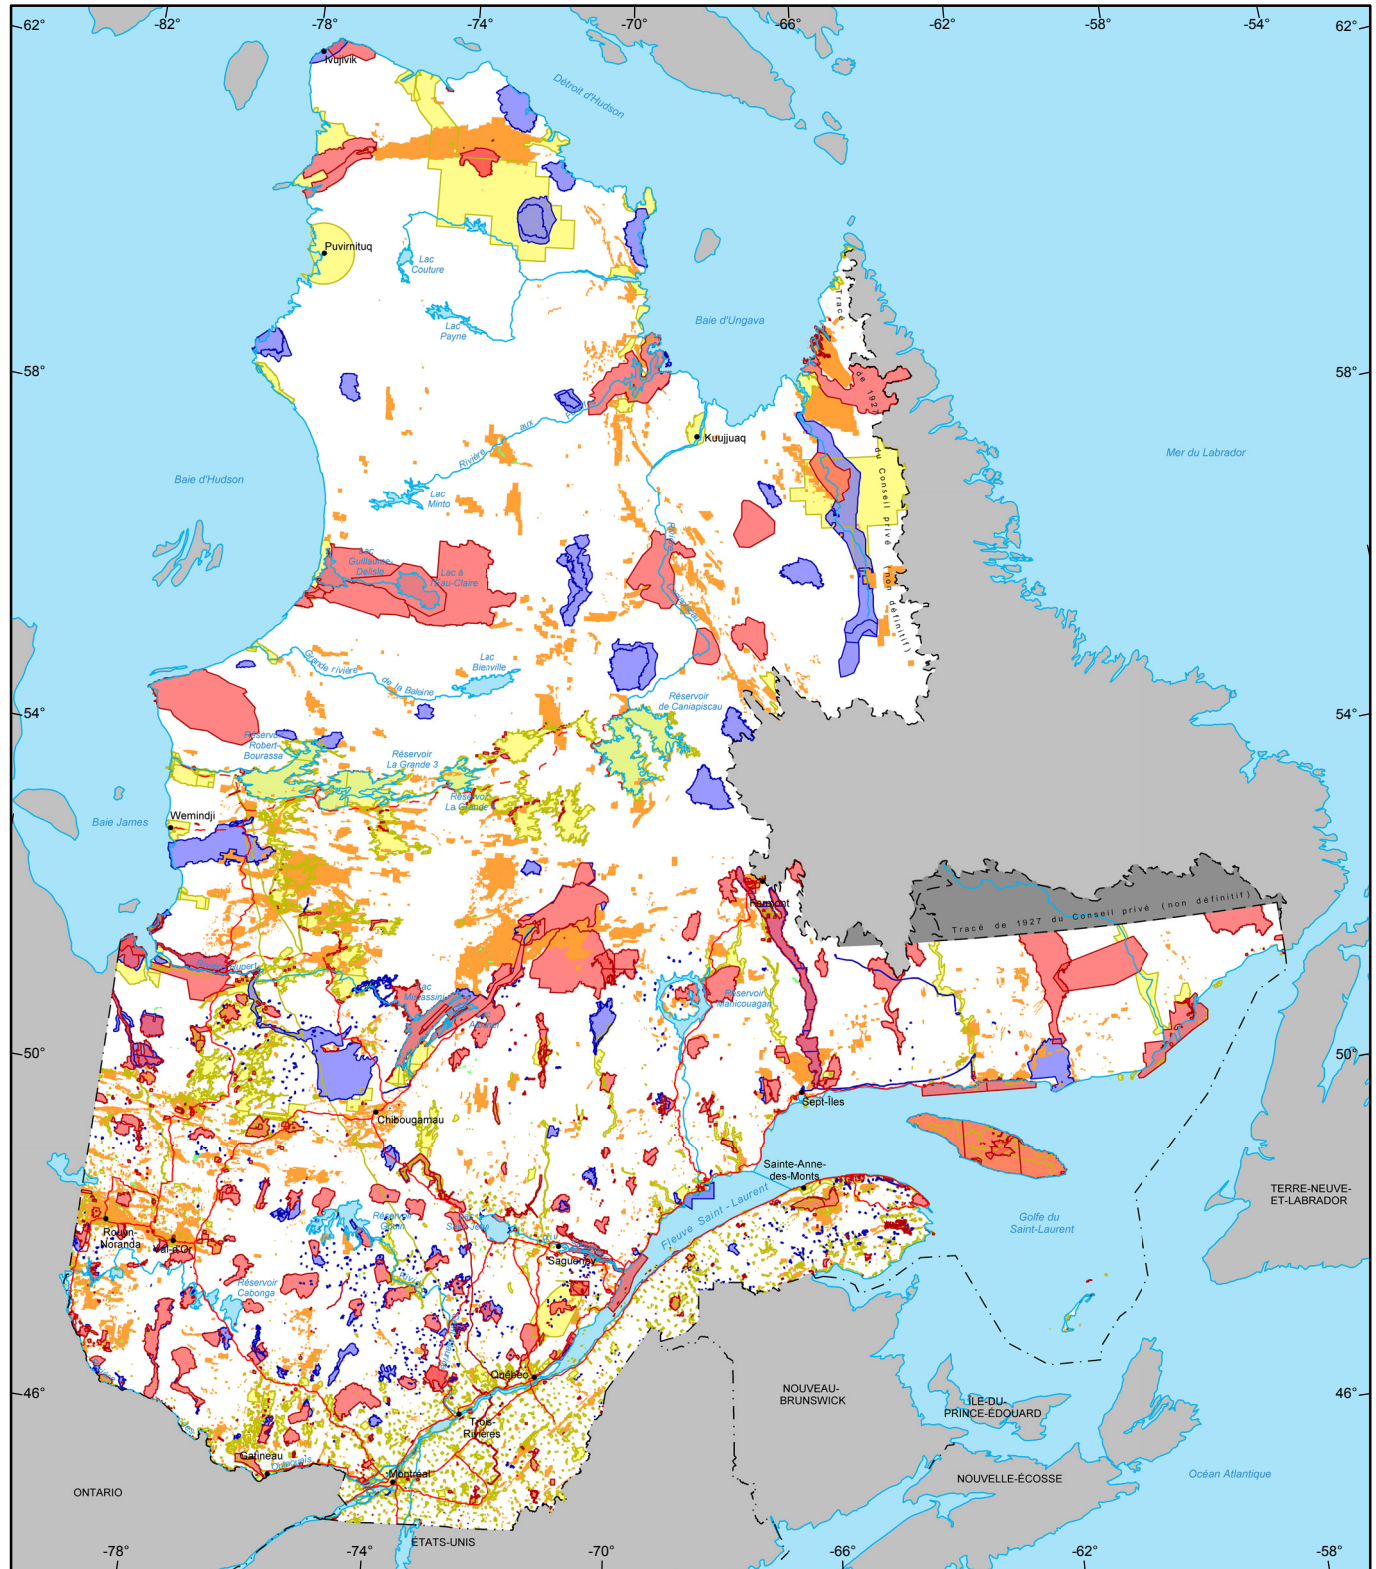

Mining Restrictions in Québec

Mining Restrictions

- Major Exploration Prohibited
15 313 074 ha
- Major Land Suspended Temporarily
6 456 872 ha
- Minor Withdrawal from Staking Order in Council
2 897 400 ha

- Minor Exploration Under Specific Conditions
10 589 630 ha

Mining Titles

- Active
Number : 258 091
Area : 11 666 229 ha
- Pending
Number : 2 527
Area : 113 494 ha

Metadata

Coordinate System
Conic Conformal Lambert with two standard parallels (46° and 60°)

Sources

Mining data, MRNF, 2009
Cartographic Reference, MRNF, 2009 (BDAT 1M, BDGA 5M)

1/10 000 000

Realization

Ministère des Ressources naturelles et de la Faune
Direction des titres miniers et des systèmes
Notice : This document has no legal value.