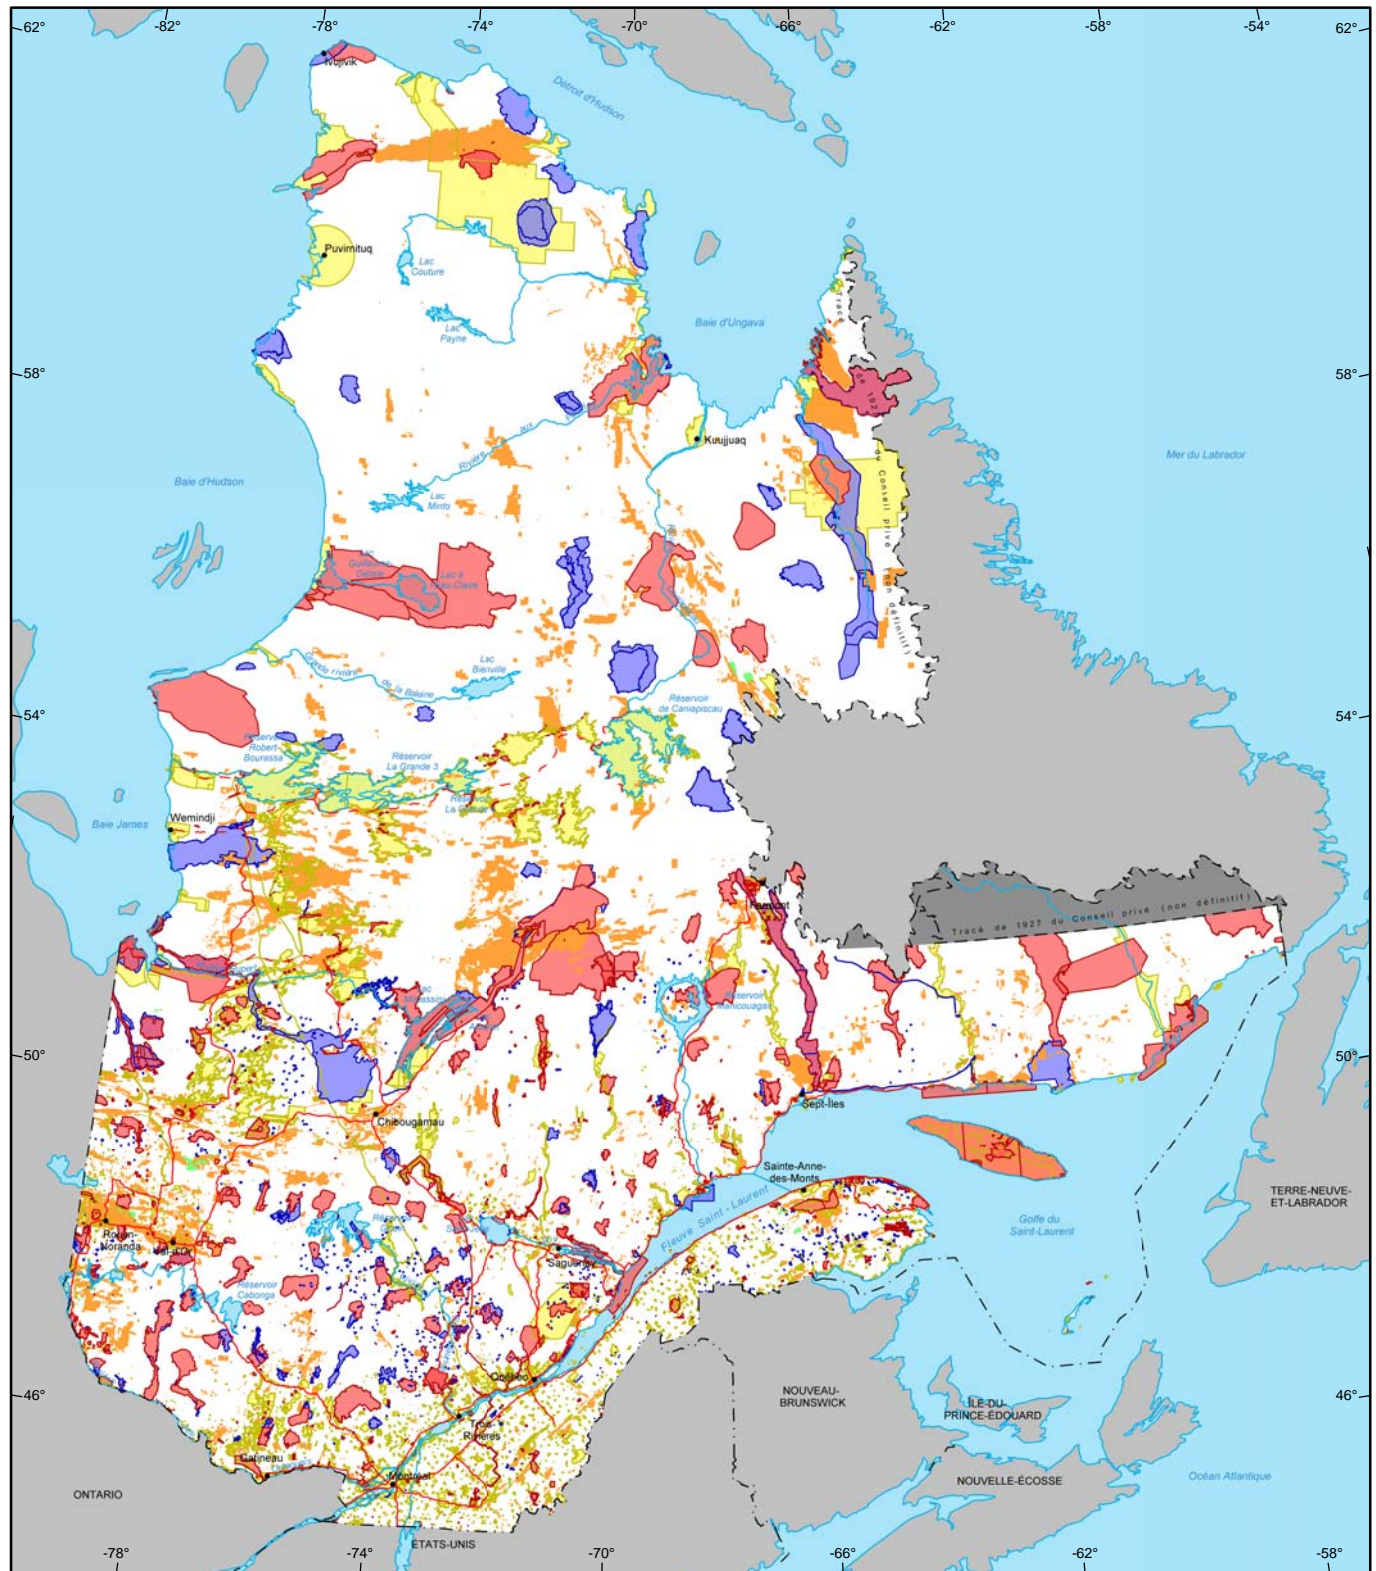

Mining Restrictions in Québec

Mining Restrictions

- Major Exploration Prohibited
15 313 074 ha
- Major Land Suspended Temporarily
6 456 872 ha
- Major Withdrawal from Staking Order in Council
2 897 400 ha

- Minor Exploration Under Specific Conditions
10 589 630 ha

Mining Titles

- Active
Number : 249 866
Area : 11 322 492 ha
- Pending
Number : 2 921
Area : 129 522 ha

Metadata

Coordinate System
Conic Conformal Lambert with two standard parallels (46° and 60°)

Sources

Mining data, MRNF, 2009
Cartographic Reference, MRNF, 2009 (BDAT 1M, BDGA 5M)

1/10 000 000

Realization

Ministère des Ressources naturelles et de la Faune
Direction des titres miniers et des systèmes
Notice : This document has no legal value.