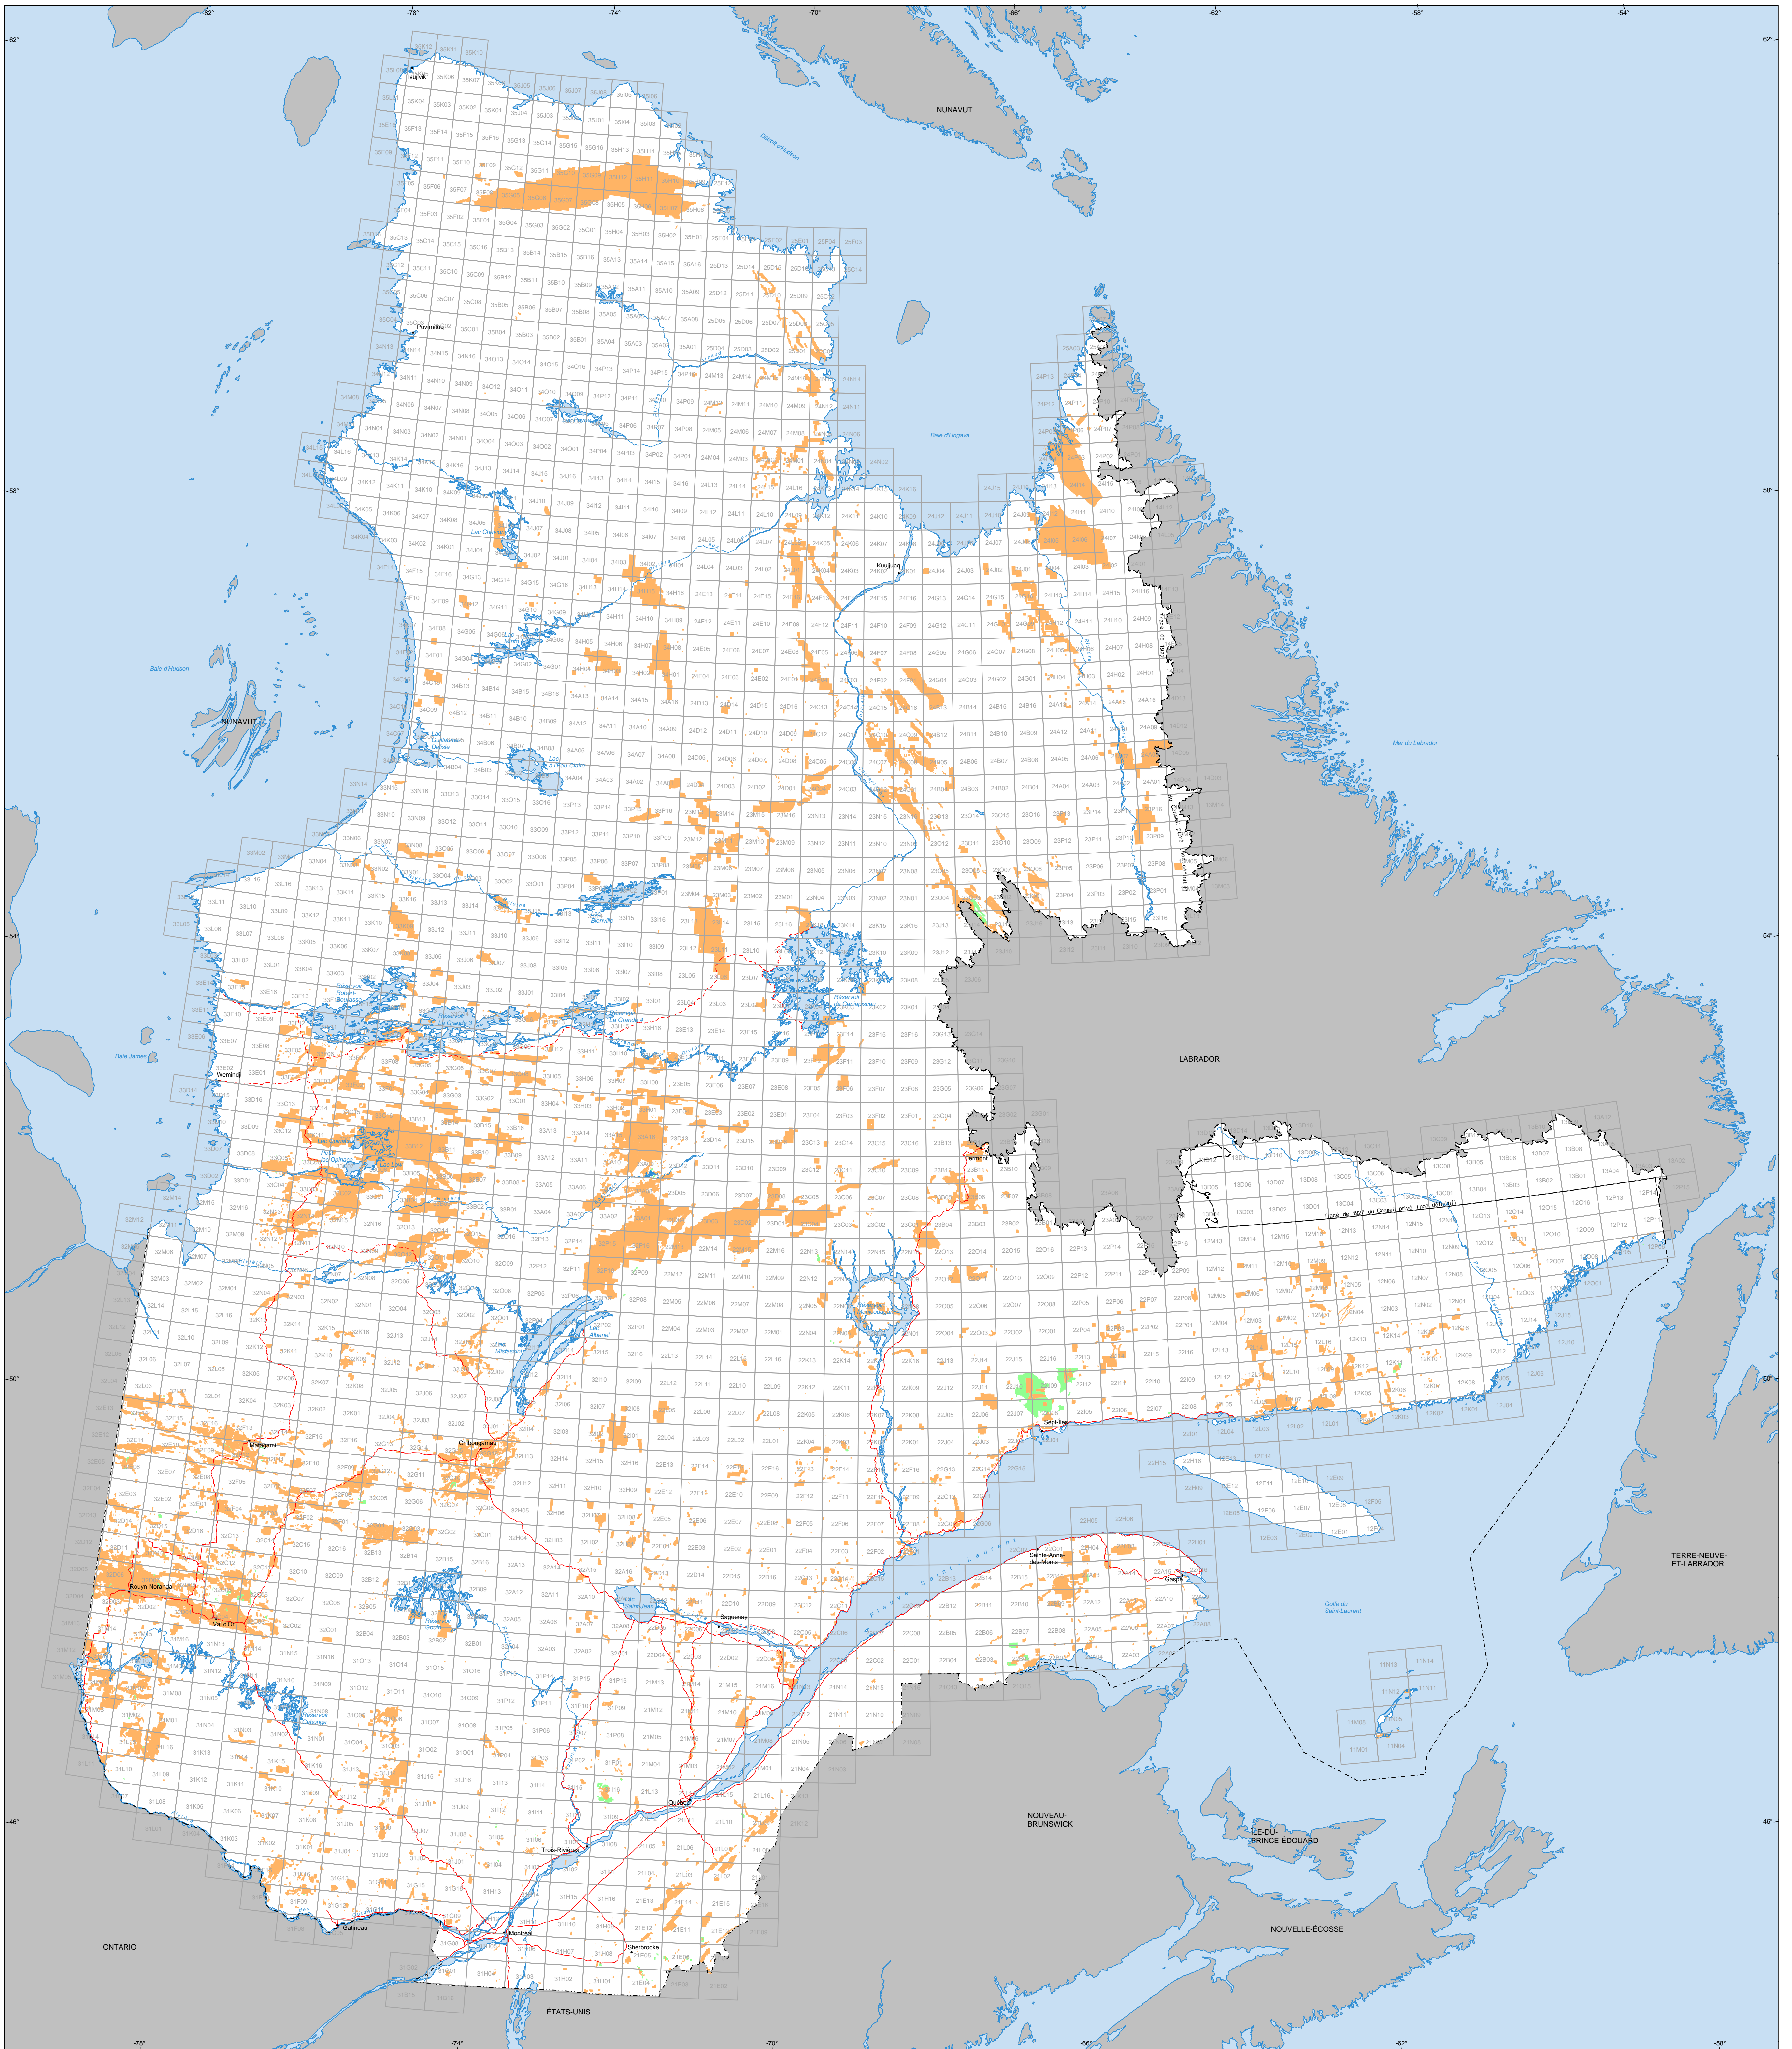

Mining Titles in Québec

Border

- International Border
- Provincial Border
- Québec-Newfoundland and Labrador Border (this border is not definitive)

Road Network

- Paved Road
- Unpaved Road

Hydrography

- Lake
- River

Other

- Populated Place
- Other Jurisdiction
- 1 : 50 000 NTS Sheets Limits

Mining Titles

- Active Titles
- Titles Pending

Statistics*

Number of Active Titles : 254 861 titles
Area for Active Titles : 11 999 366 ha

Number of Titles Pending : 4 130 titles
Area for Titles Pending : 193 760 ha

*As of January 8, 2009

Metadata

Geoidetic Datum : NAD 83
Coordinates System : UTM
Longitude of origin : 66°30'00"
Latitude of origin : 44°00'00"
Standard Parallel 1 : 46°00'00"
Standard Parallel 2 : 60°00'00"

Scale : 1 : 2 500 000

0 50 100 150 km

Sources

Data Mining : MRNF
Cartographic Reference : MRNF
(SDMT 116)

Organization

Year : 2008