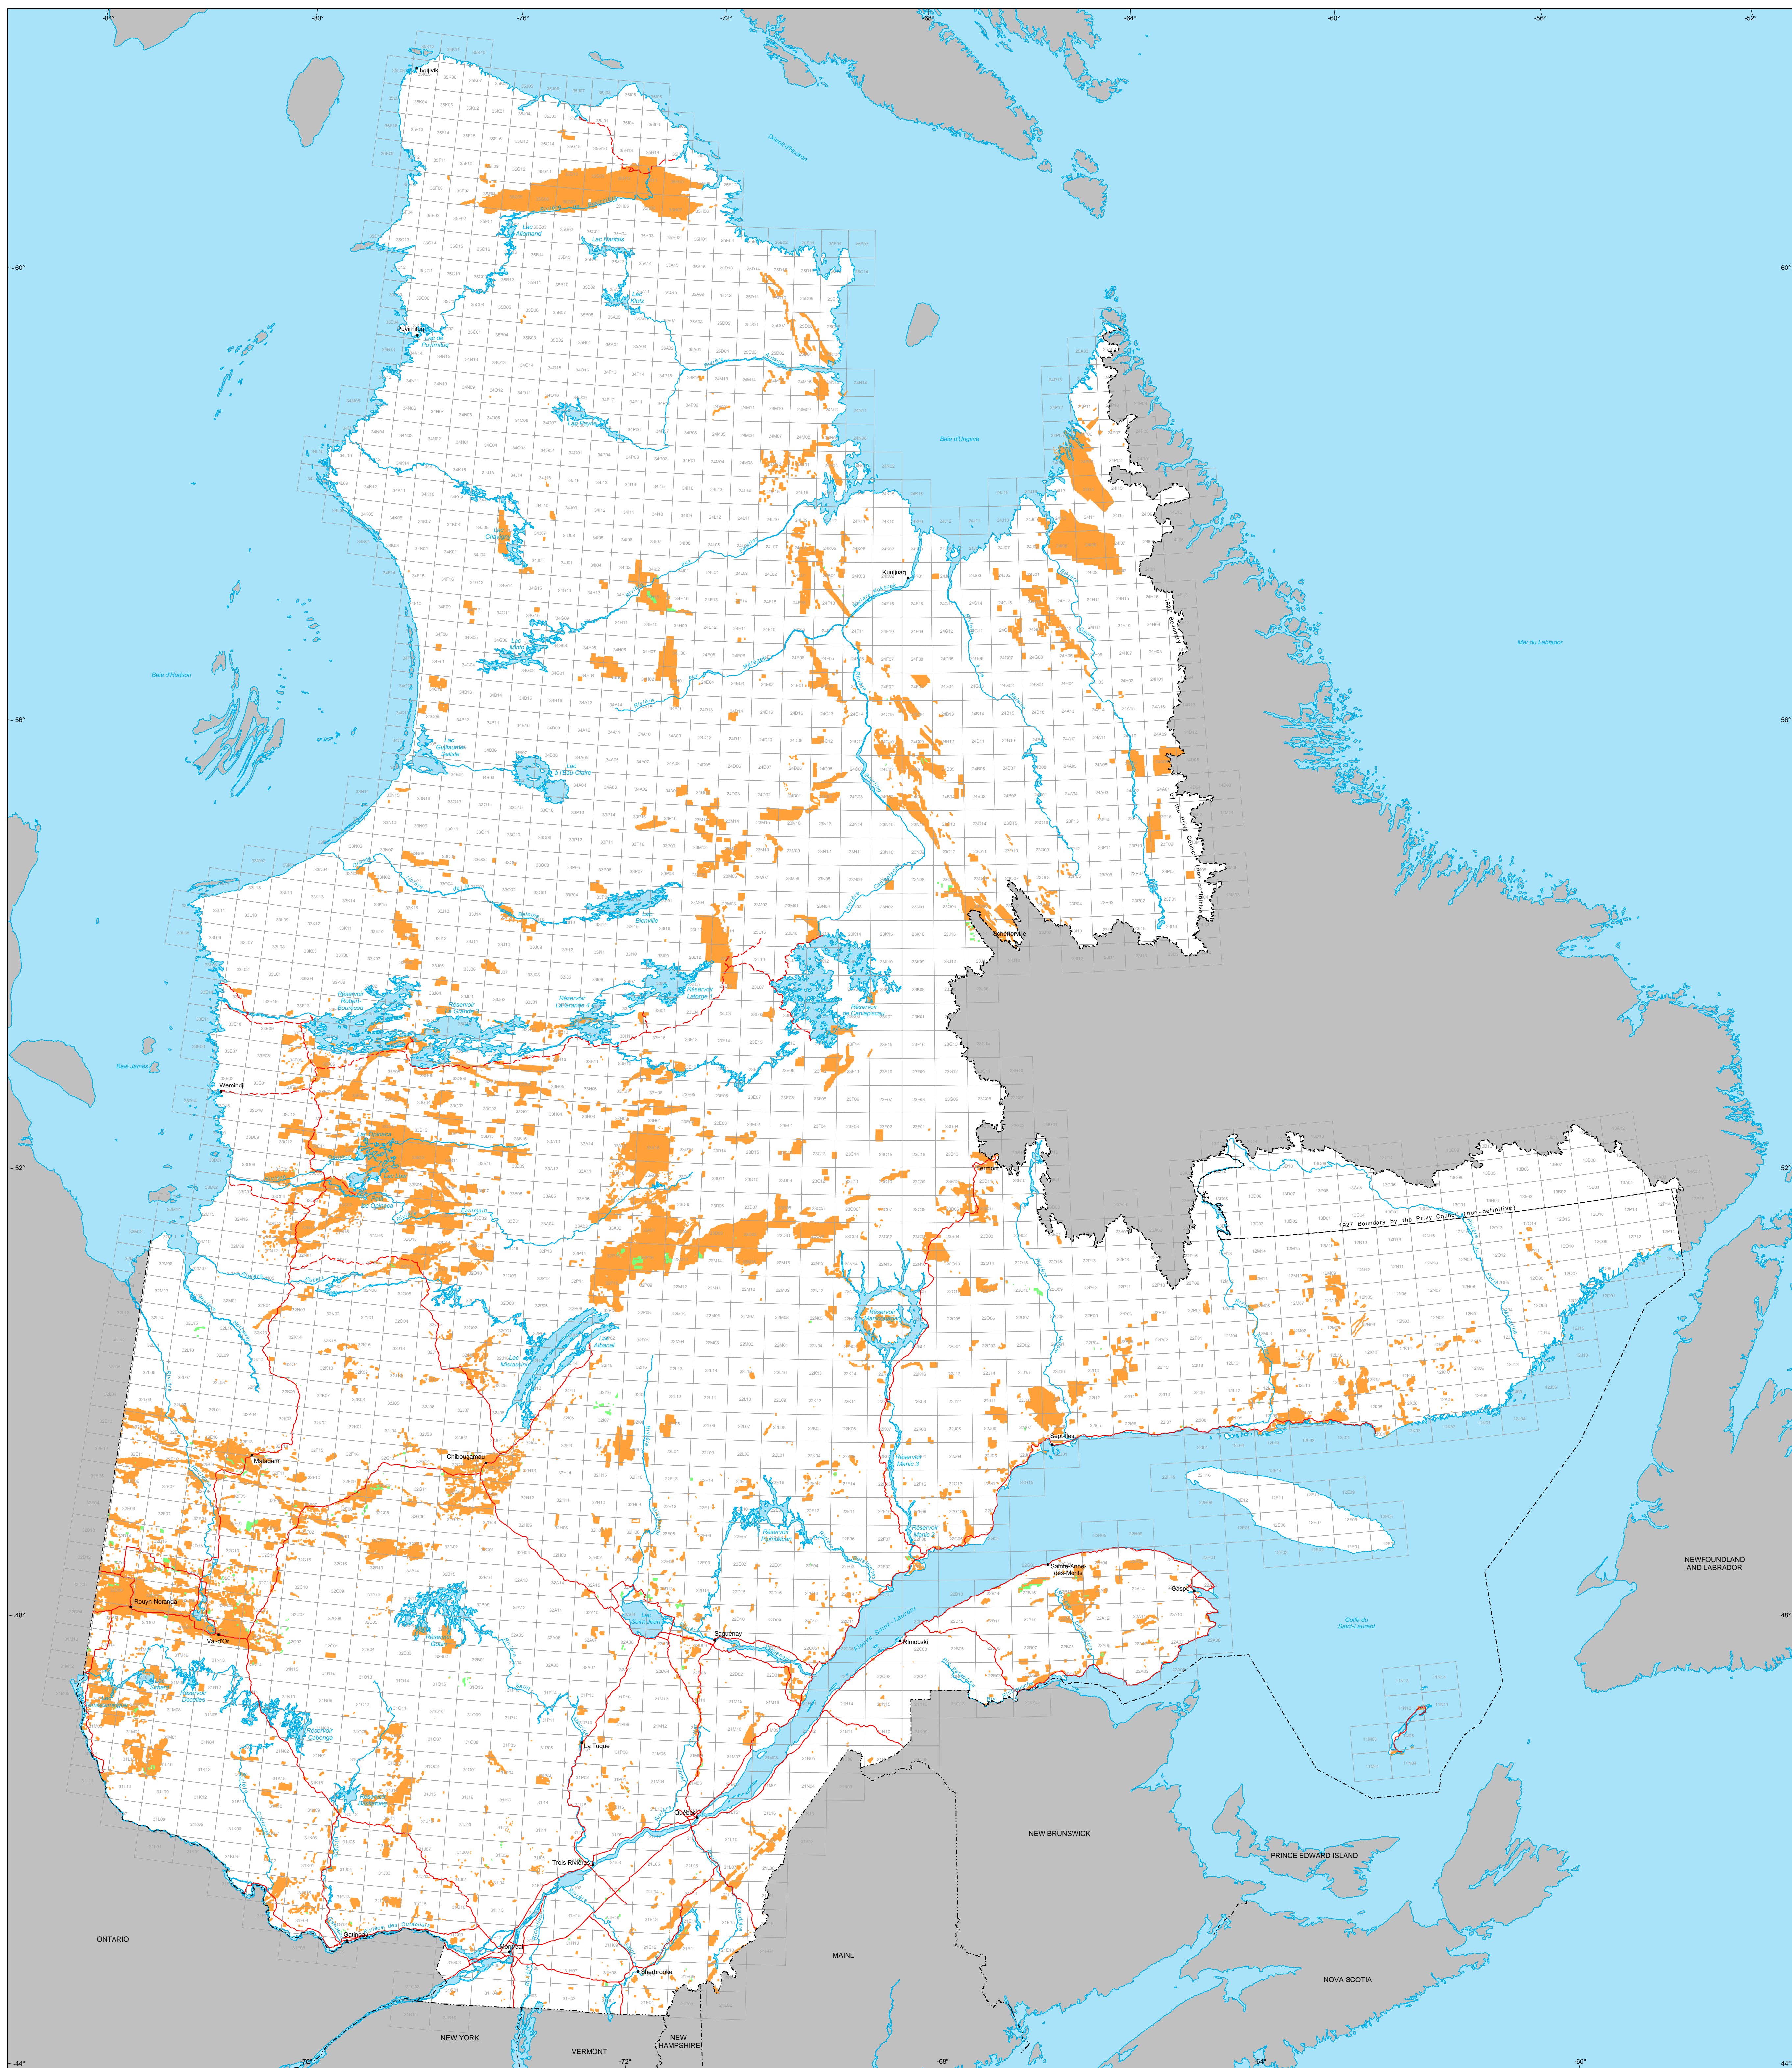

Mining Titles in Québec

Mining Titles

- Active
  Number: 258 091 titles
  Area: 11 665 229 ha
- Pending
  Number: 2 527
  Area: 113 494 ha

Border

- International
- Interprovincial, Interstate
- Québec - Newfoundland and Labrador (This border is not definitive.)

Road Network

- Road
- Unpaved Road

Hydrography

- Lake
- River

Populated Place

- Other Jurisdiction
- 1:50 000 NTS Sheets Limits

Area of the Province of Québec: 166 744 100 ha

Metadata

Geodesic Datum: NAD 83
Coordinate System: Conic Lambert with two standard parallels (46° and 60°)

1:250 000
0 50 100 150 km

© Gouvernement du Québec, March 12, 2009