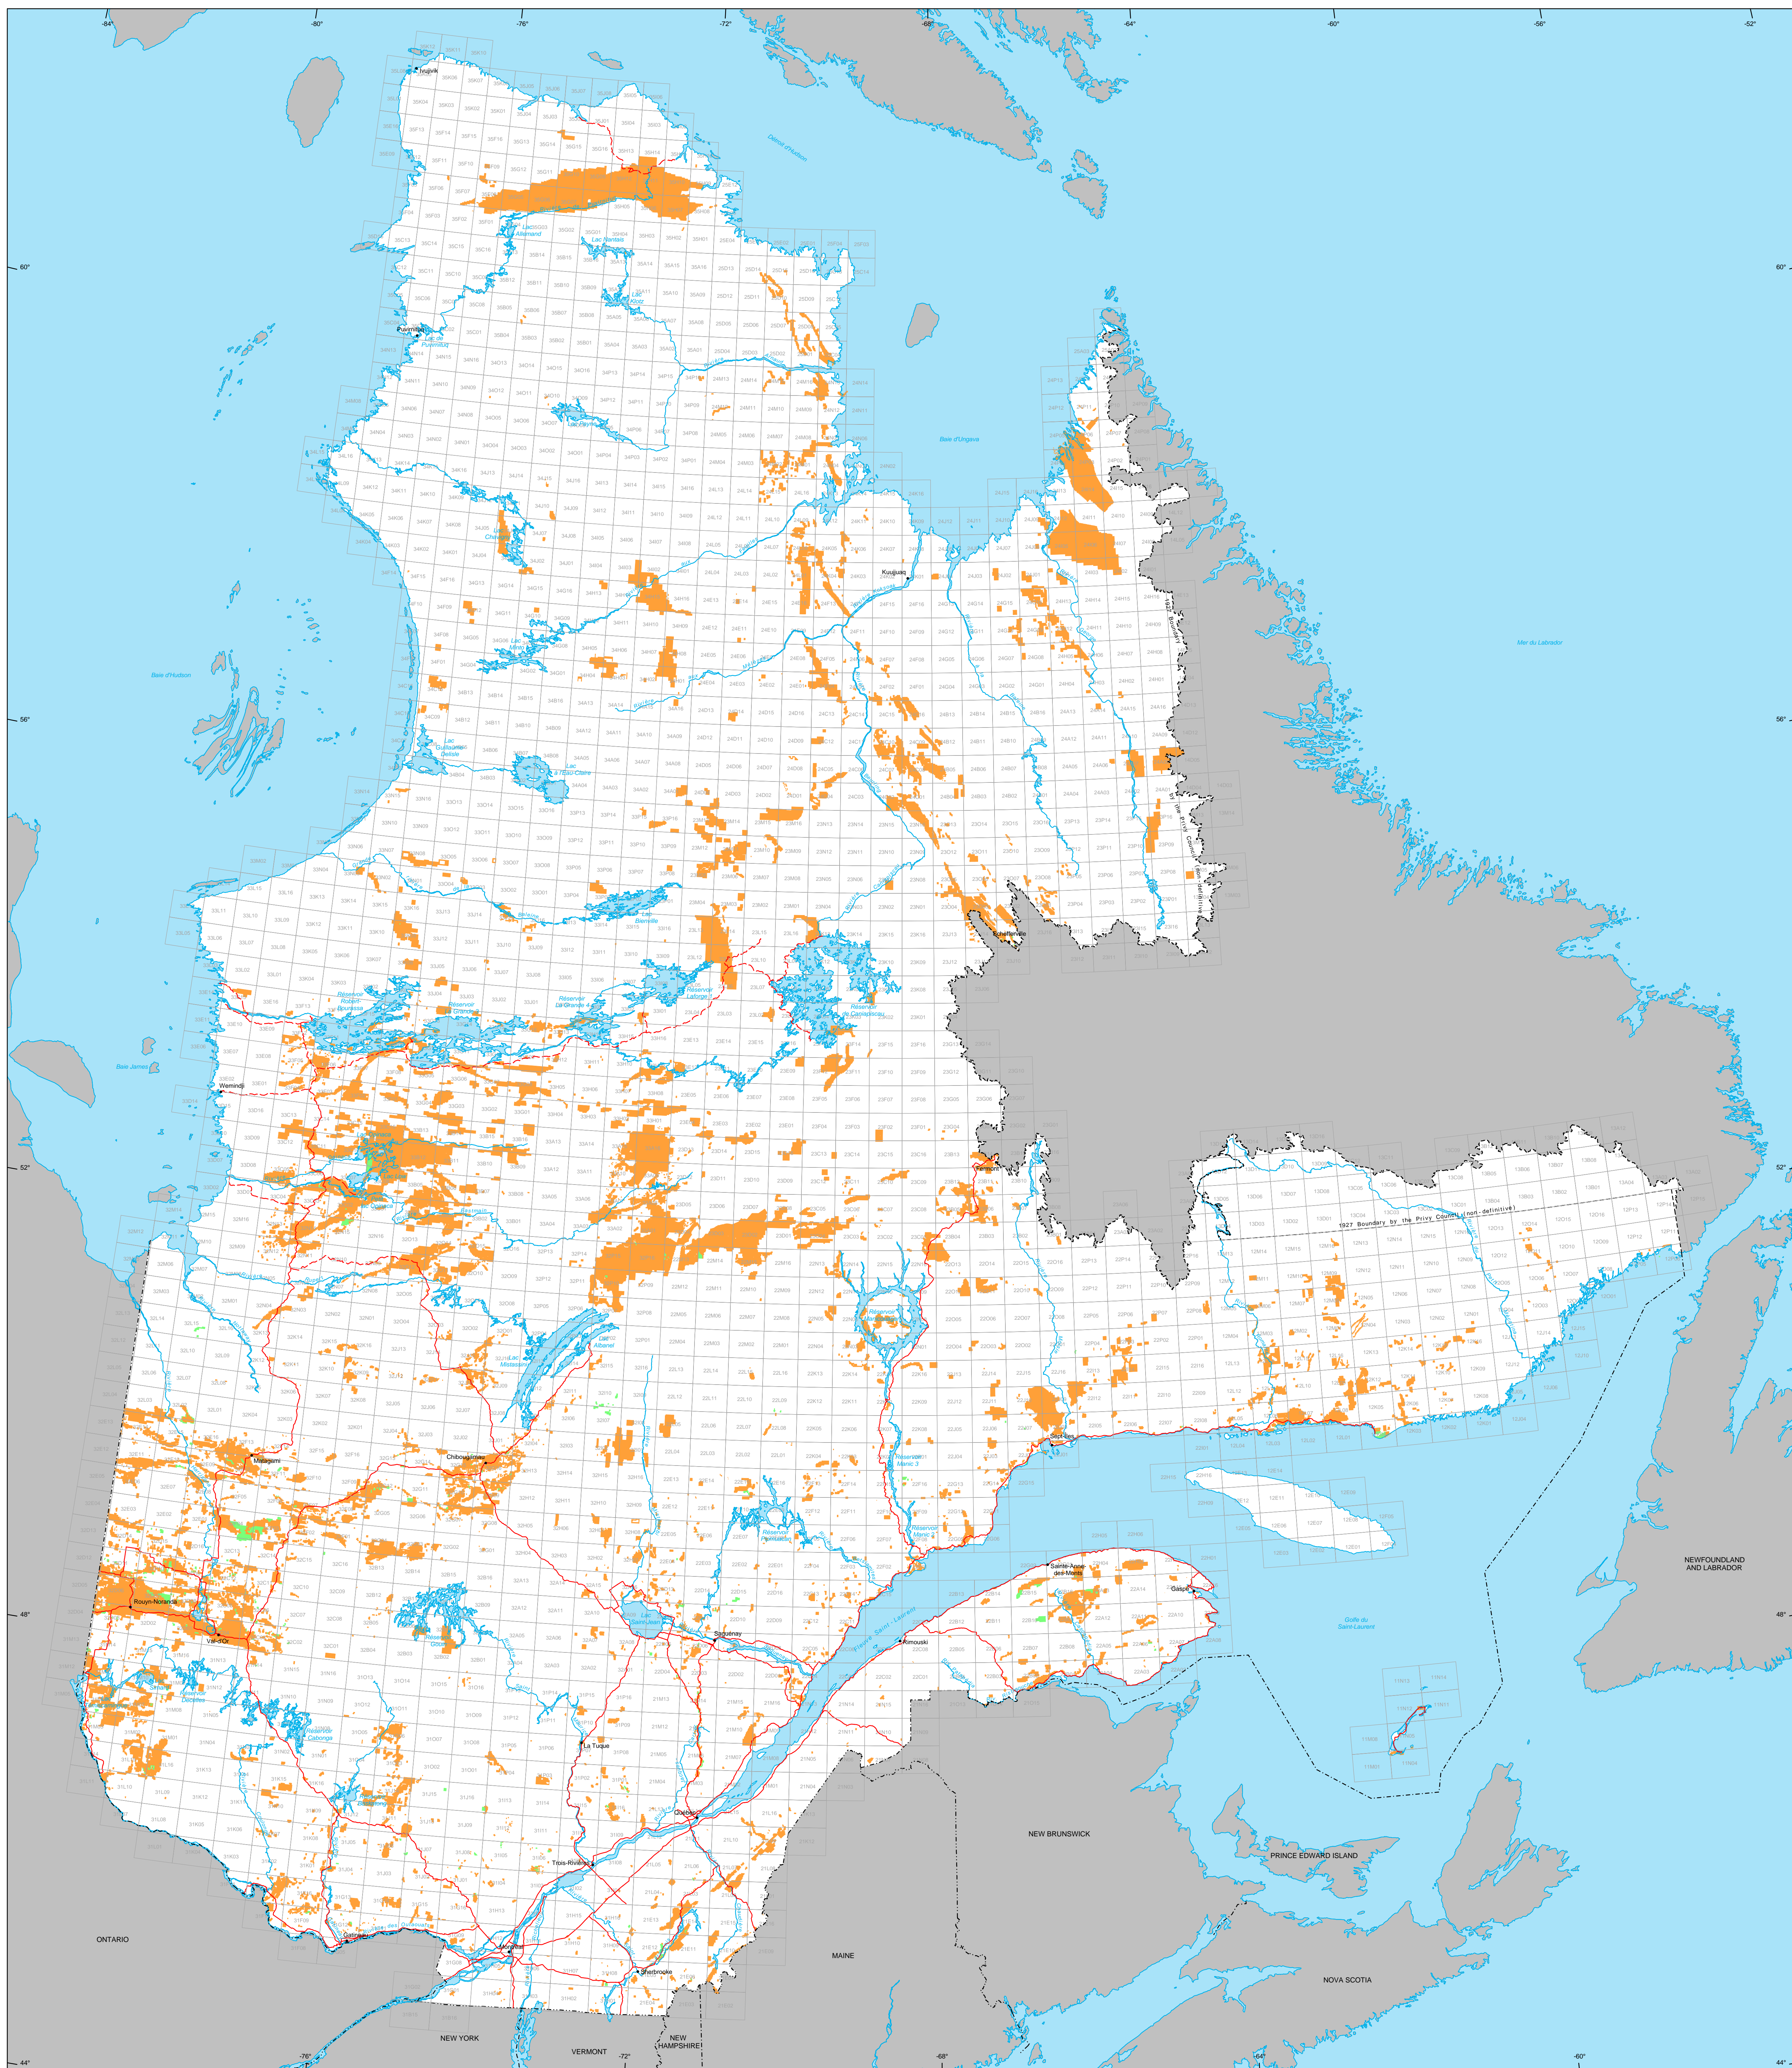

Mining Titles in Québec

Mining Titles
■ Active
Number: 249 866 sites
Area: 11 322 492 ha
■ Pending
Number: 2 921
Area: 129 522 ha

Border
- - - International
- - - Interstate
- - - Québec - Newfoundland and Labrador
(This border is not definitive.)
Road Network
- - - Road
- - - Unpaved Road
Hydrography
■ Lake
— River

● Populated Place
 Other Jurisdiction
 1:50 000 NTS Sheets Limits

Area of the Province of Québec: 166 744 100 ha

Sources

Data	Organization	Year
Mining	MRNF	2009
Cartographic Reference	MRNF	2009

© Gouvernement du Québec, April 15, 2009