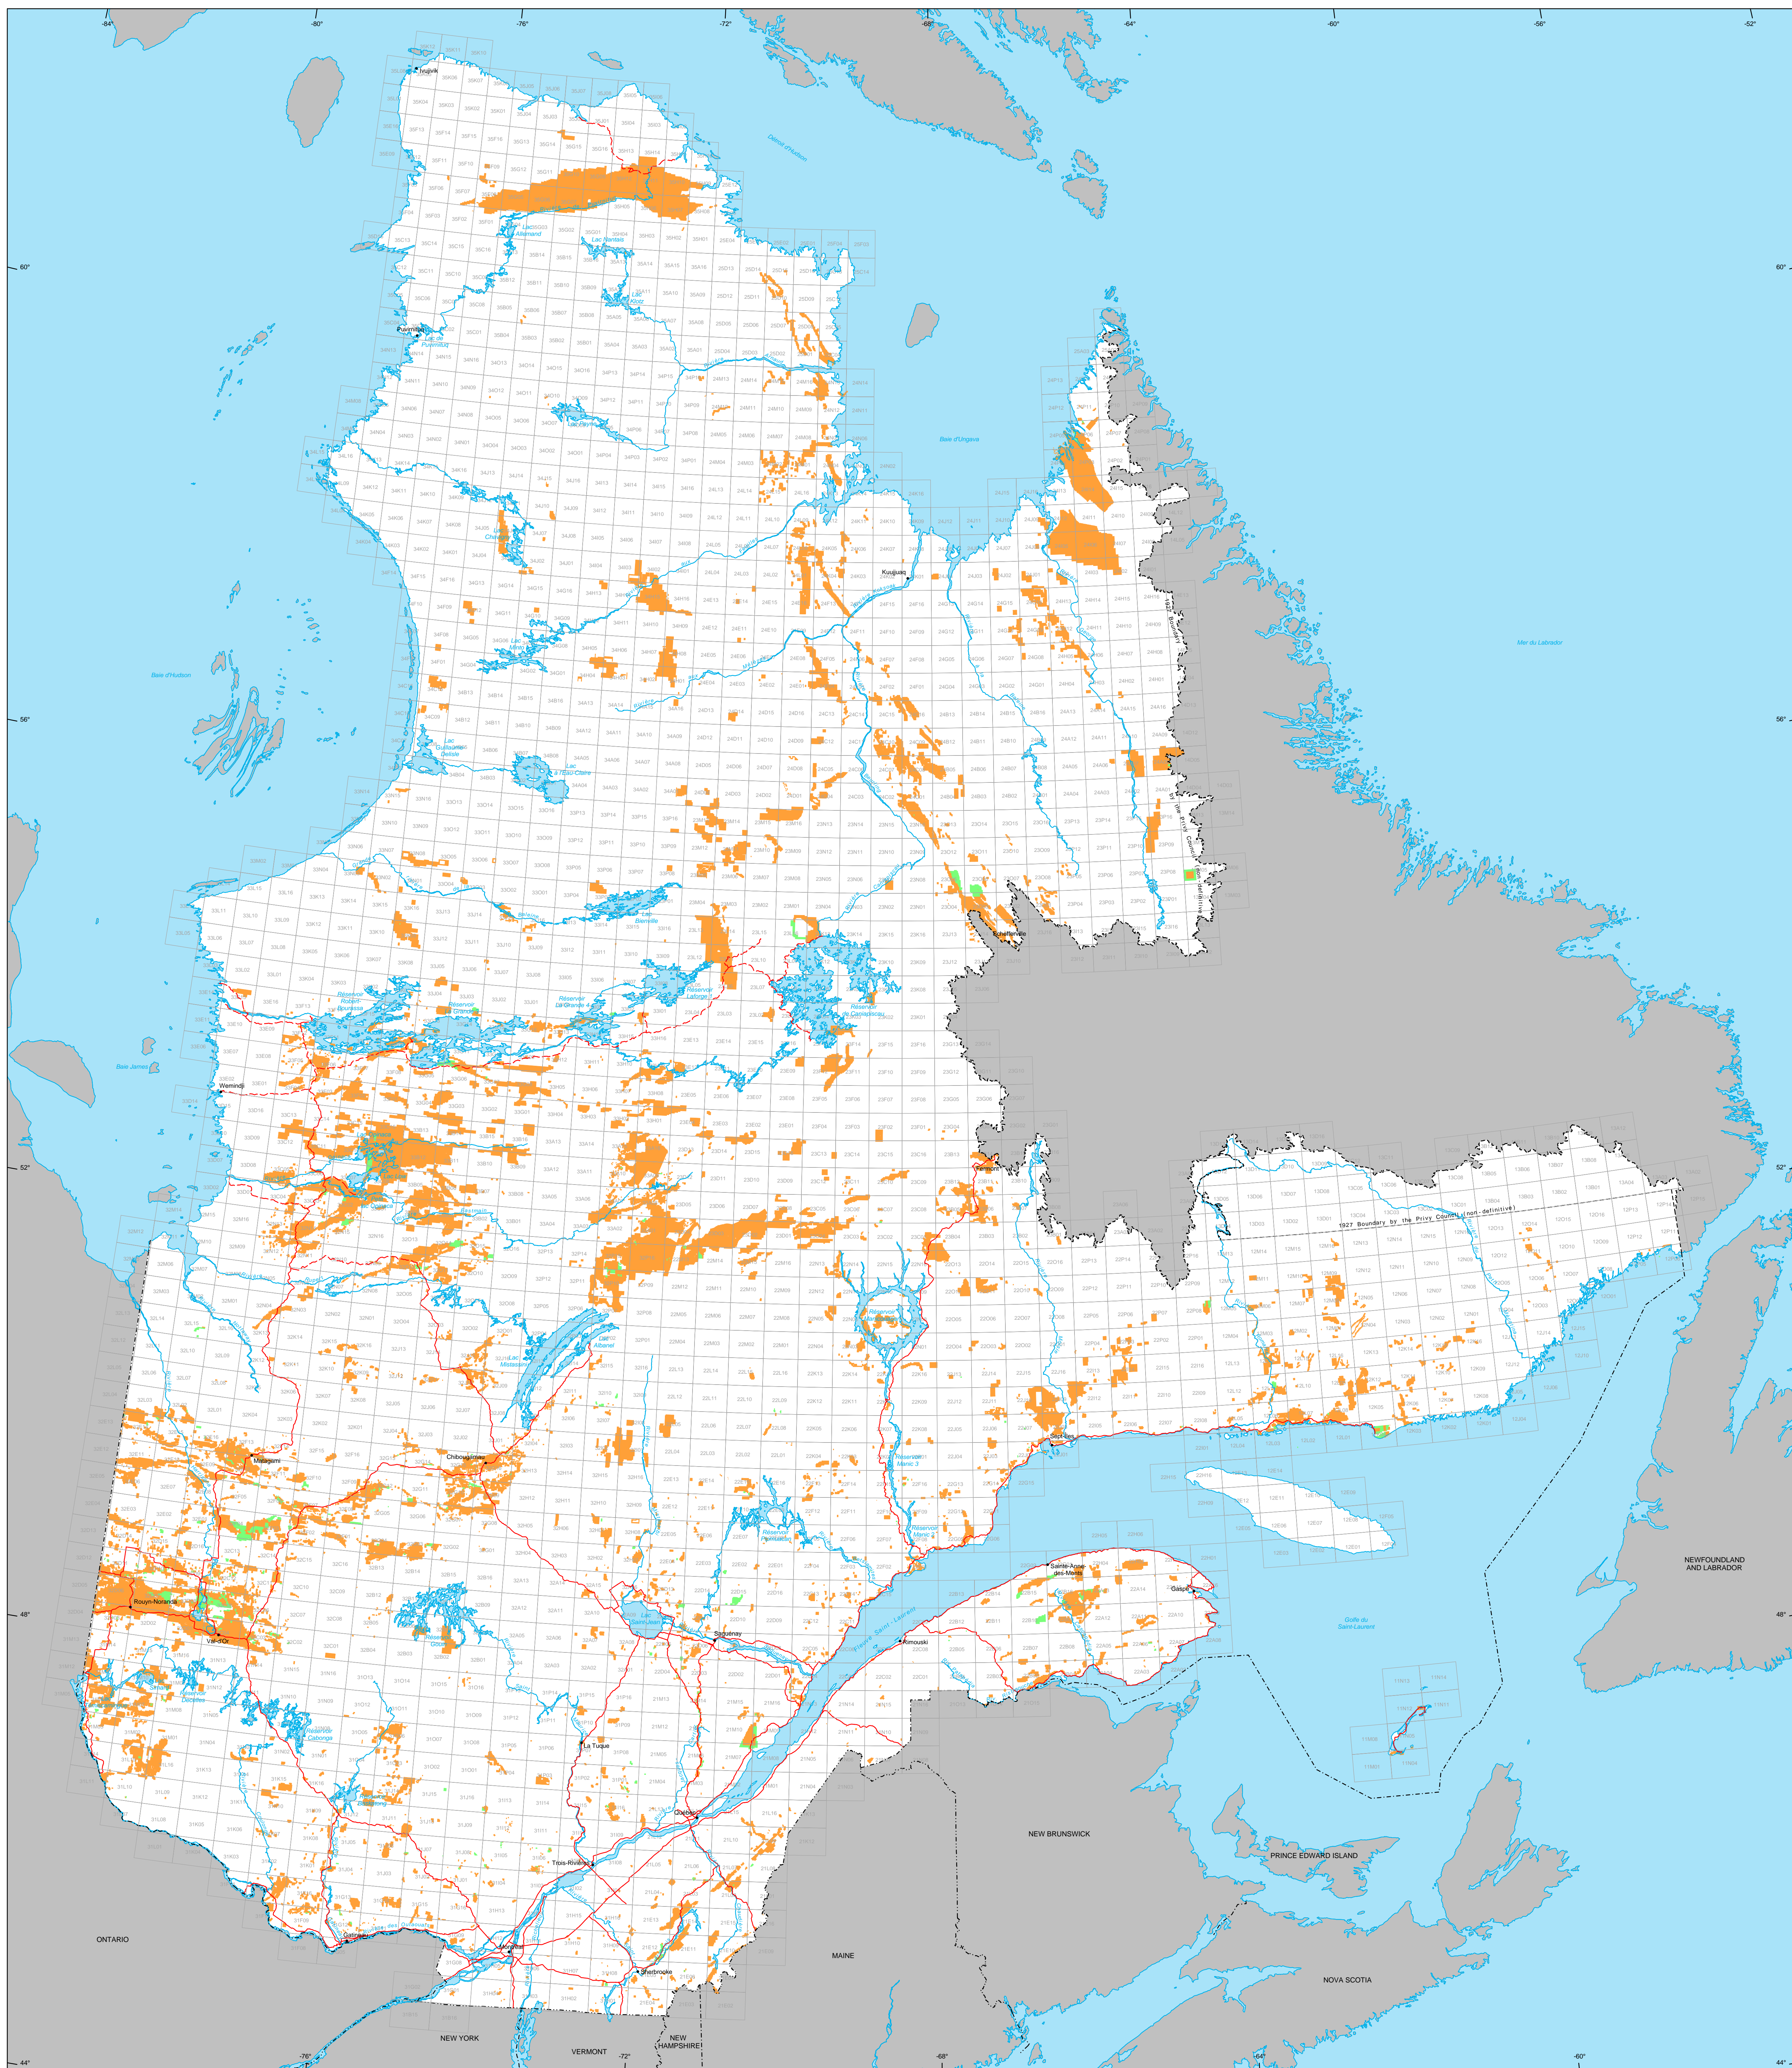

Mining Titles in Québec

Mining Titles
■ Active
Number : 243 105 titles
Area : 10 950 997 ha
■ Pending
Number : 616
Area : 268 323 ha

Border
- - - International
- - - Interstate
- - - Québec - Newfoundland and Labrador
(This border is not definitive.)
Road Network
- - - Road
- - - Unpaved Road
Hydrography
■ Lake
— River

● Populated Place
 Other Jurisdiction
 1:50 000 NTS Sheets Limits

Area of the Province of Québec : 166 744 100 ha

1:2 500 000
0 50 100 150 km

Sources
Data : Mining
Organization : MRNF
Year : 2009

© Gouvernement du Québec, May 15, 2009

Ressources naturelles et Faune Québec