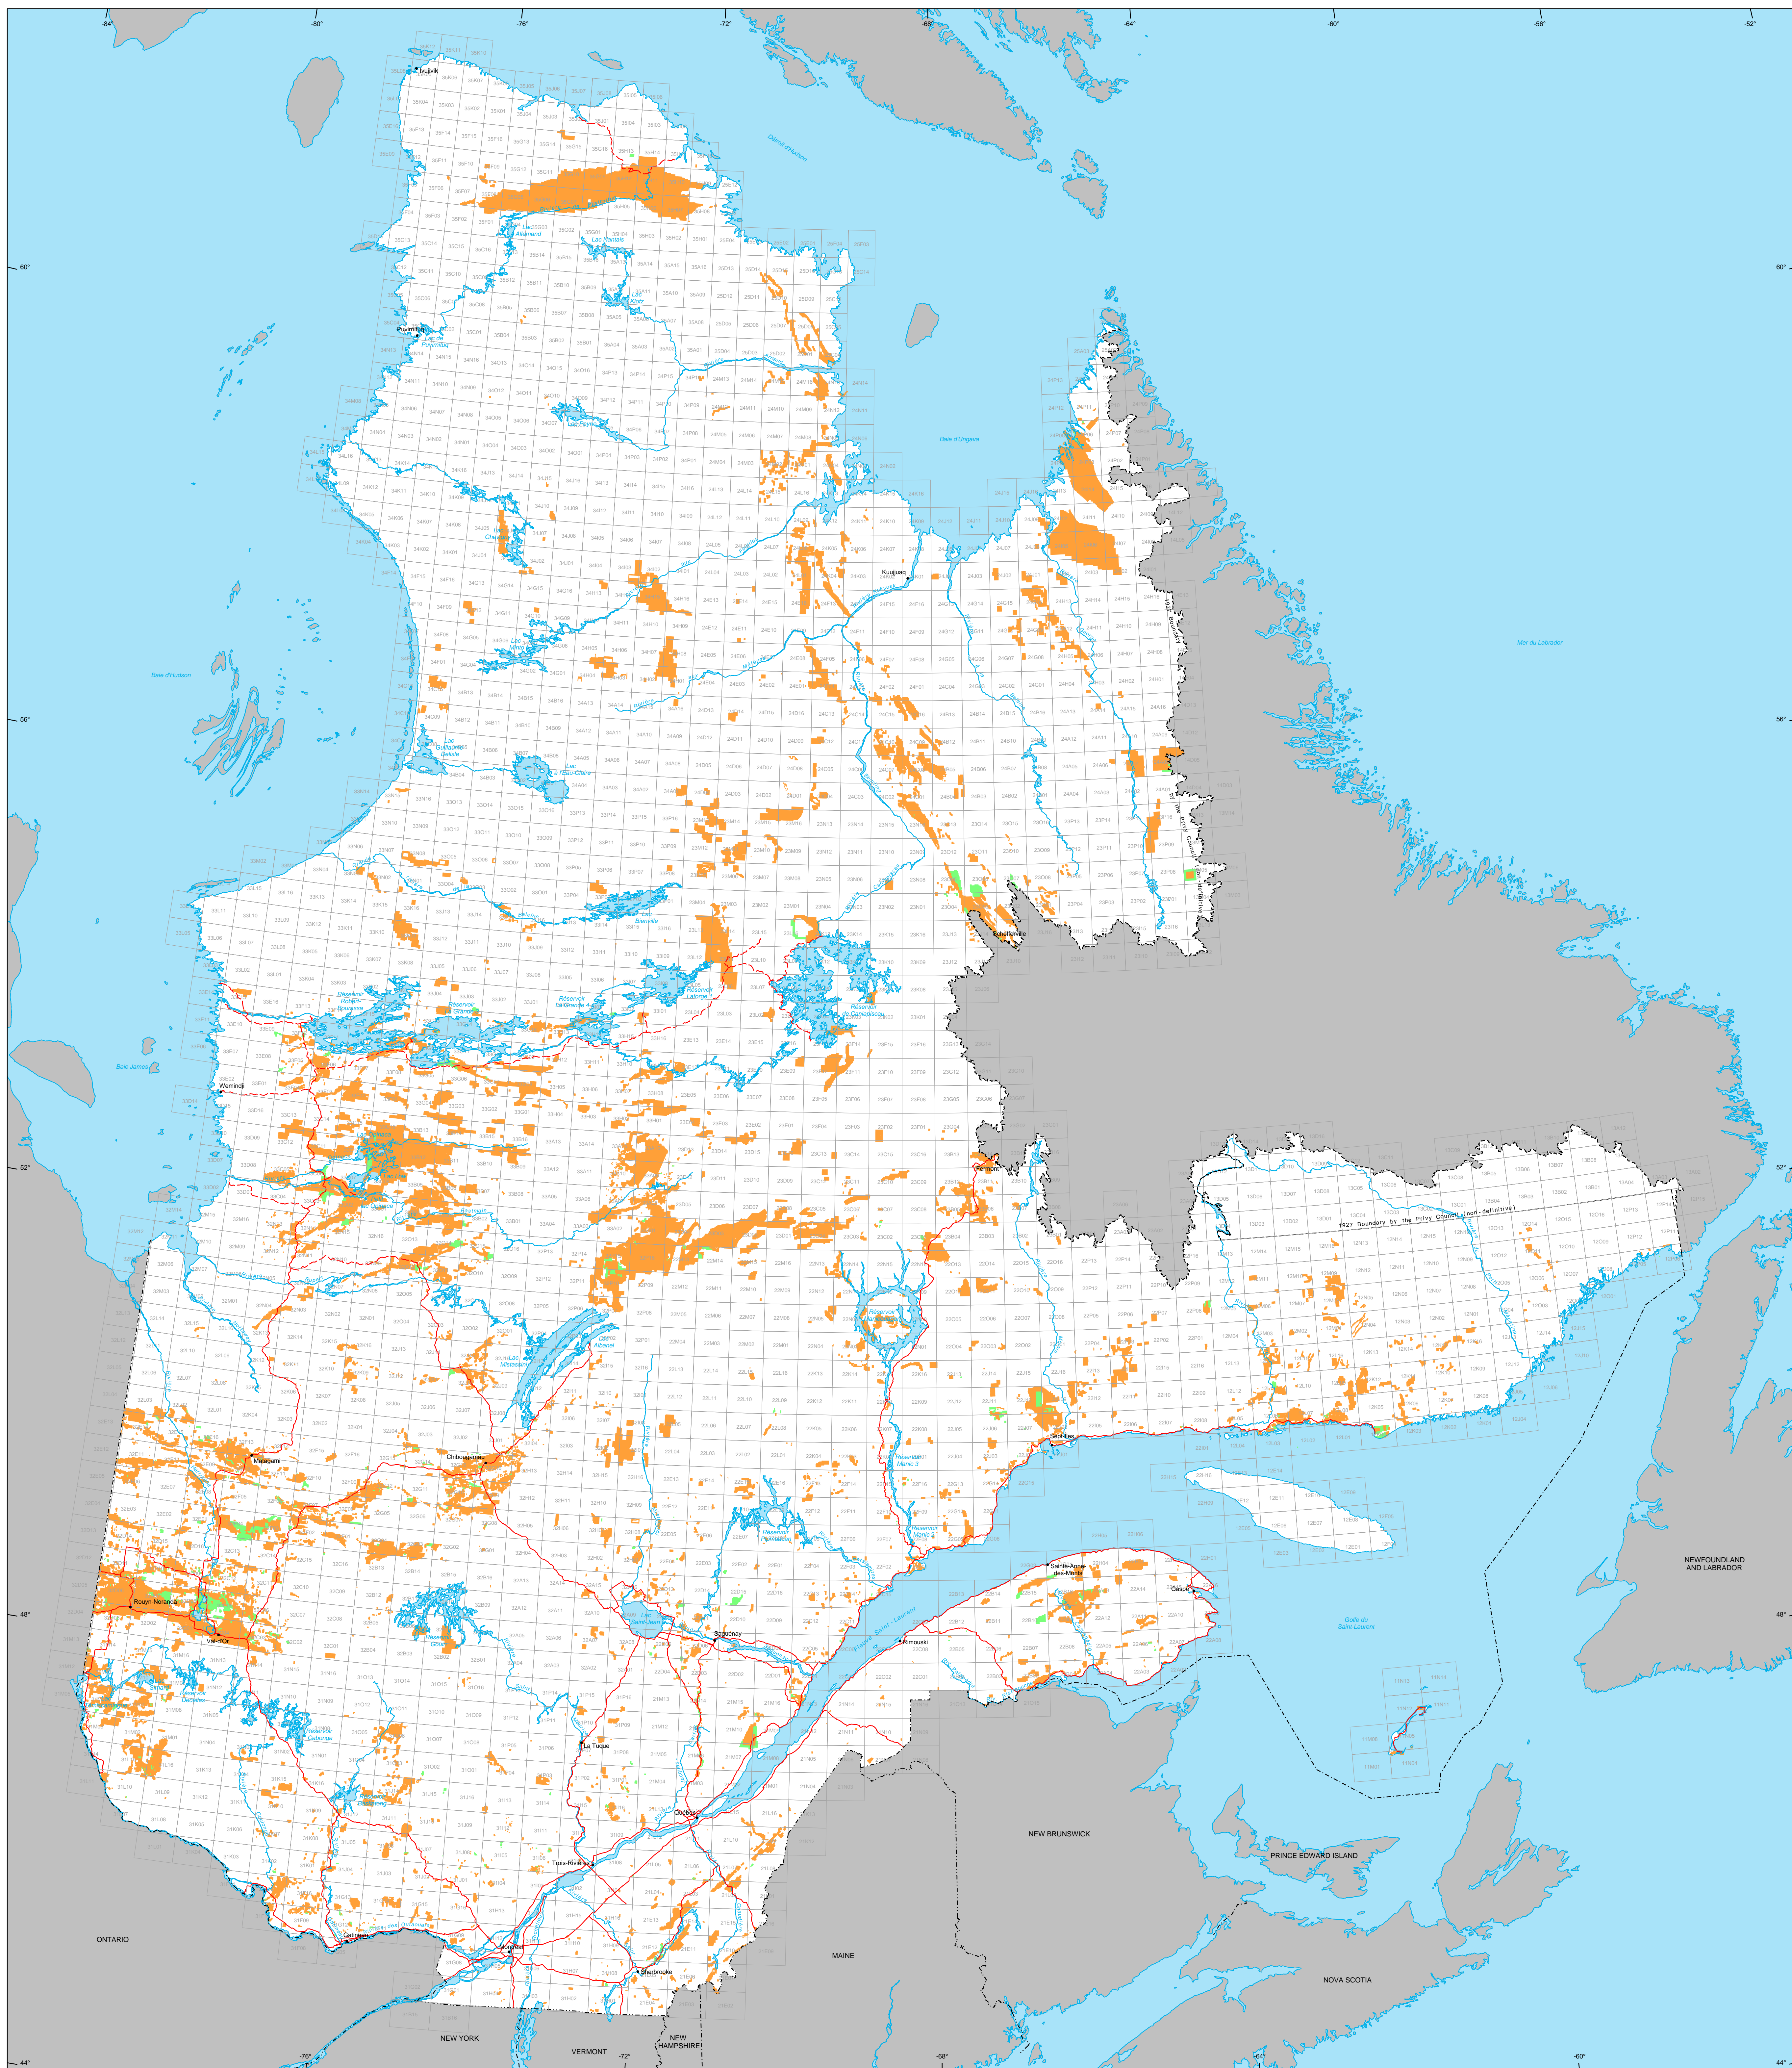

Mining Titles in Québec

Mining Titles
■ Active
Number: 239 066 sites
Area: 10 743 877 ha
■ Pending
Number: 645
Area: 351 490 ha

Border
- - - International
- - - Interstate
- - - Québec - Newfoundland and Labrador
(This border is not definitive.)
Road Network
- - - Road
- - - Unpaved Road
Hydrography
■ Lake
— River

● Populated Place
 Other Jurisdiction
 1:50 000 NTS Sheets Limits

Area of the Province of Québec: 166 744 100 ha

Metadata
Geodesic Datum: NAD 83
Coordinate System: Conic Lambert with two standard parallels (46° and 60°)

1:2 500 000
0 50 100 150 km

© Gouvernement du Québec, June 5, 2009