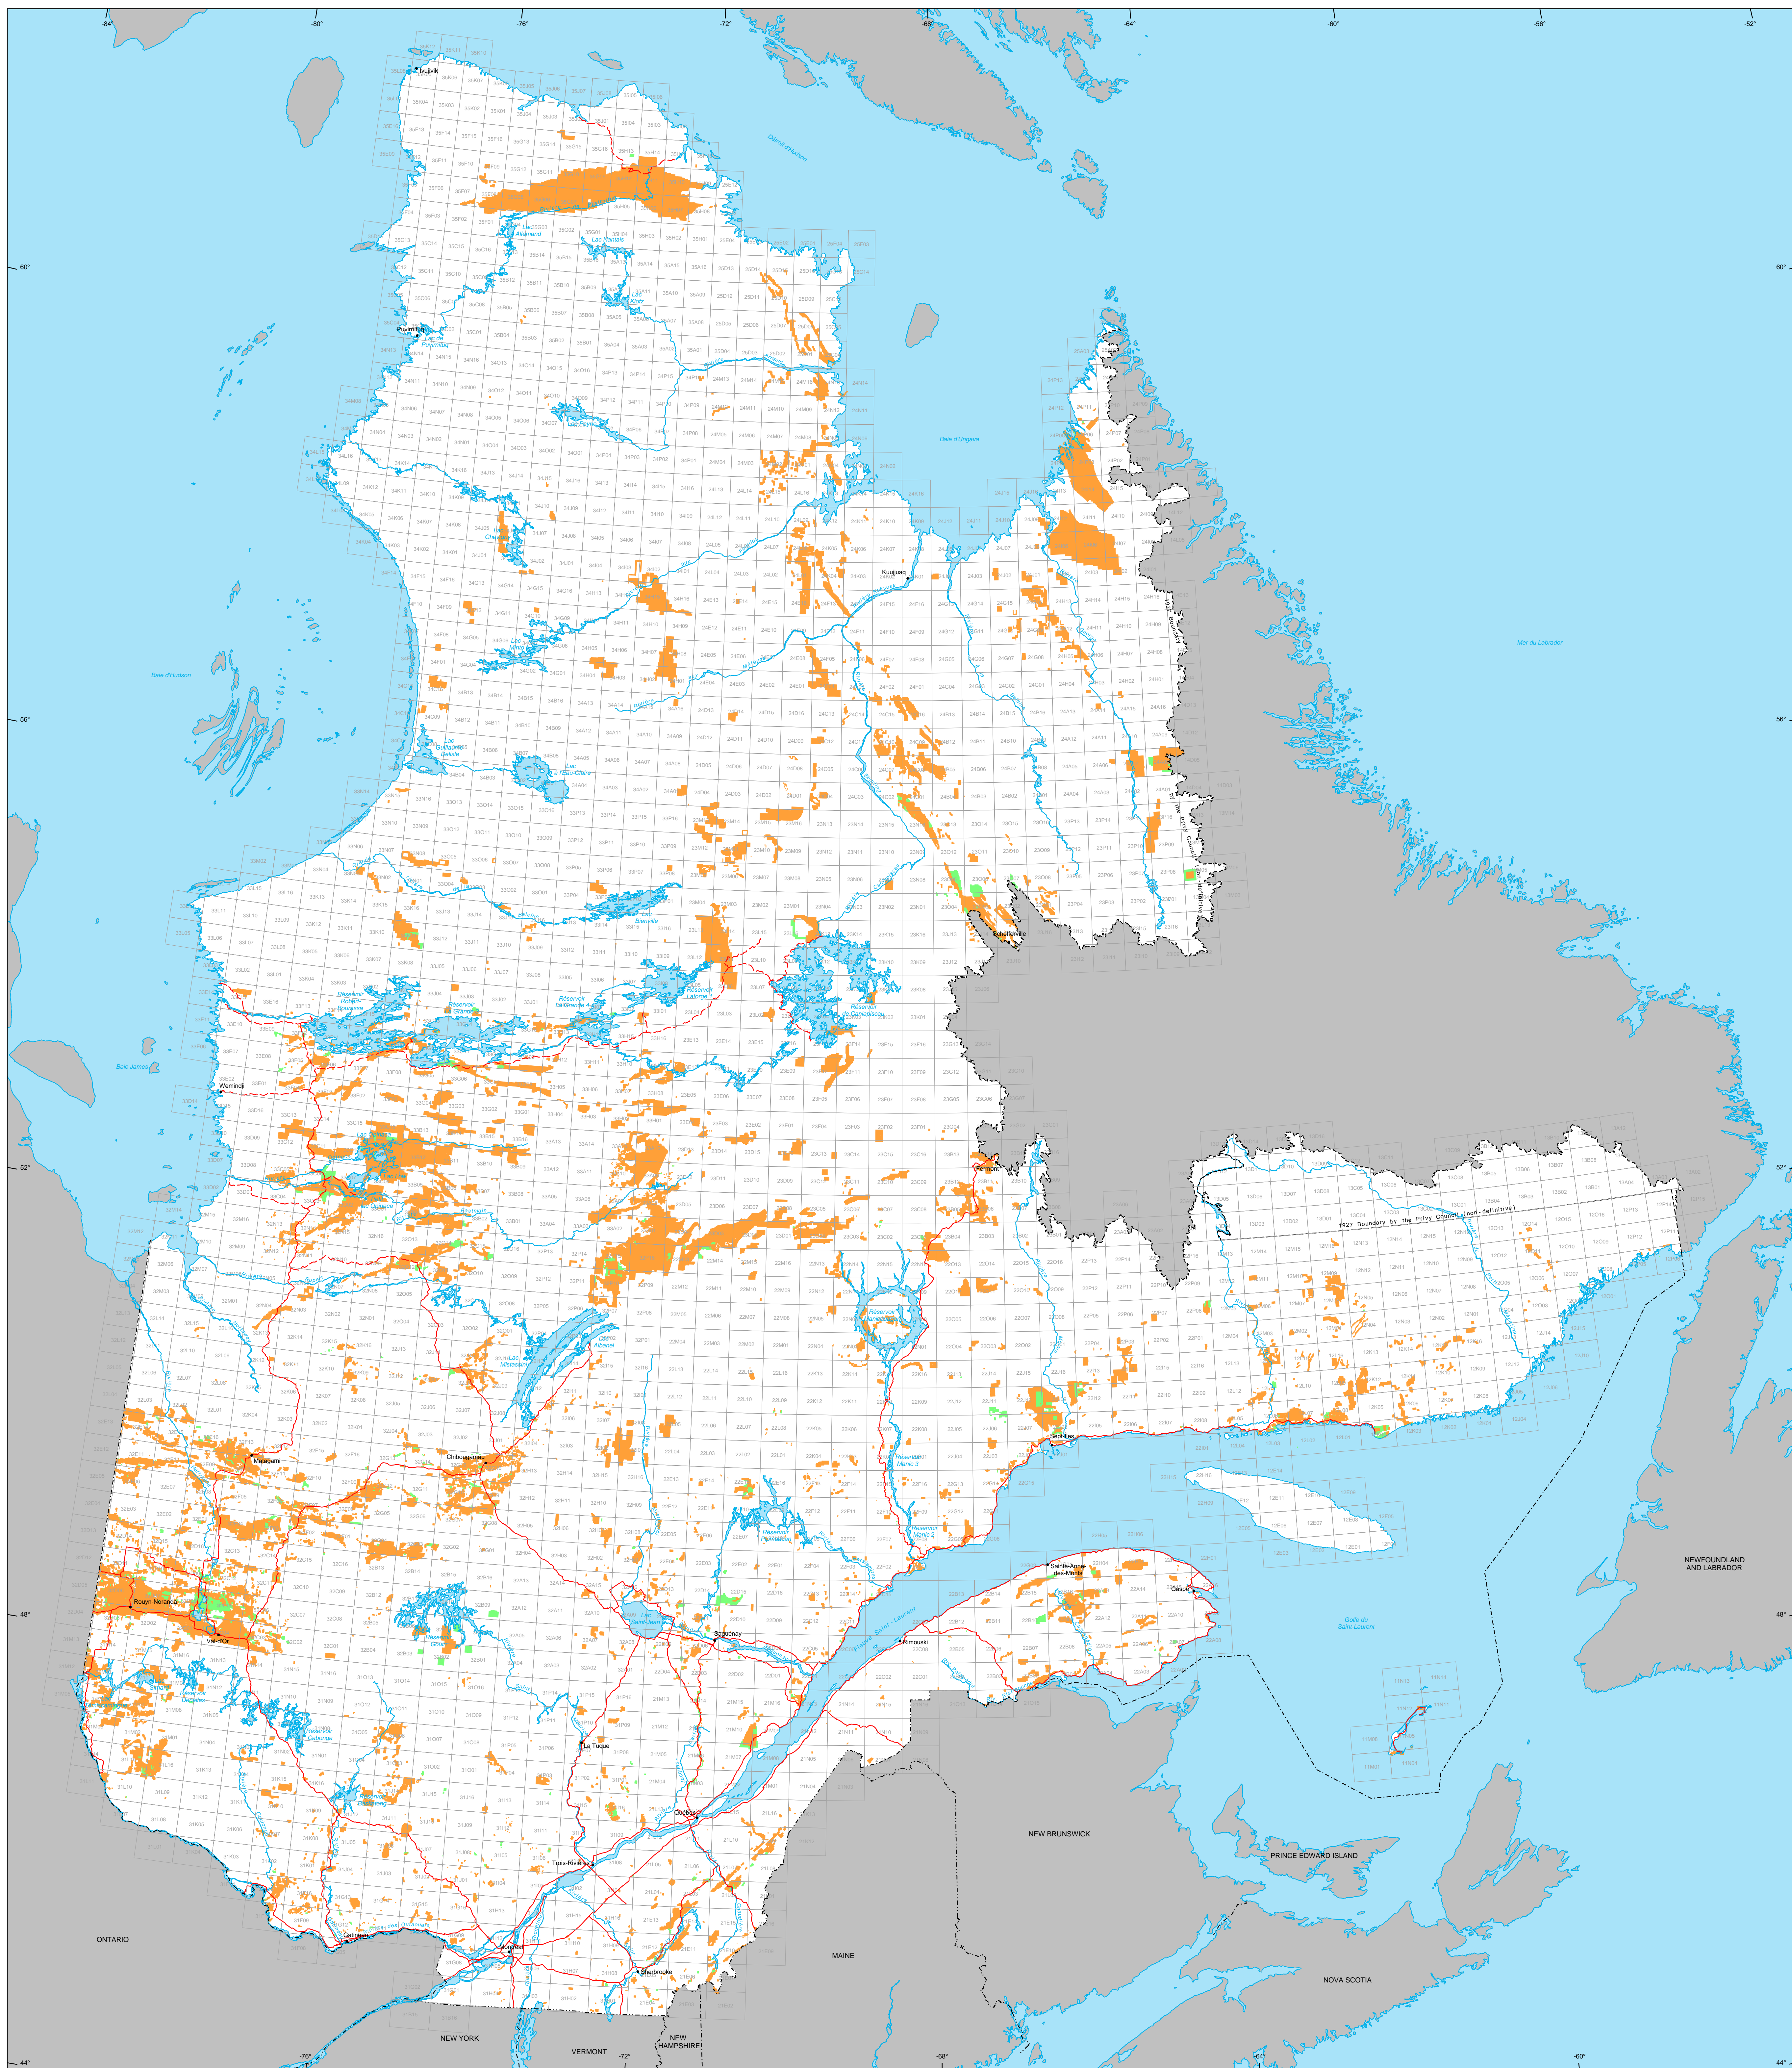

Mining Titles in Québec

Area of the Province of Québec: 166 744 100 ha

© Gouvernement du Québec, July 7, 2009