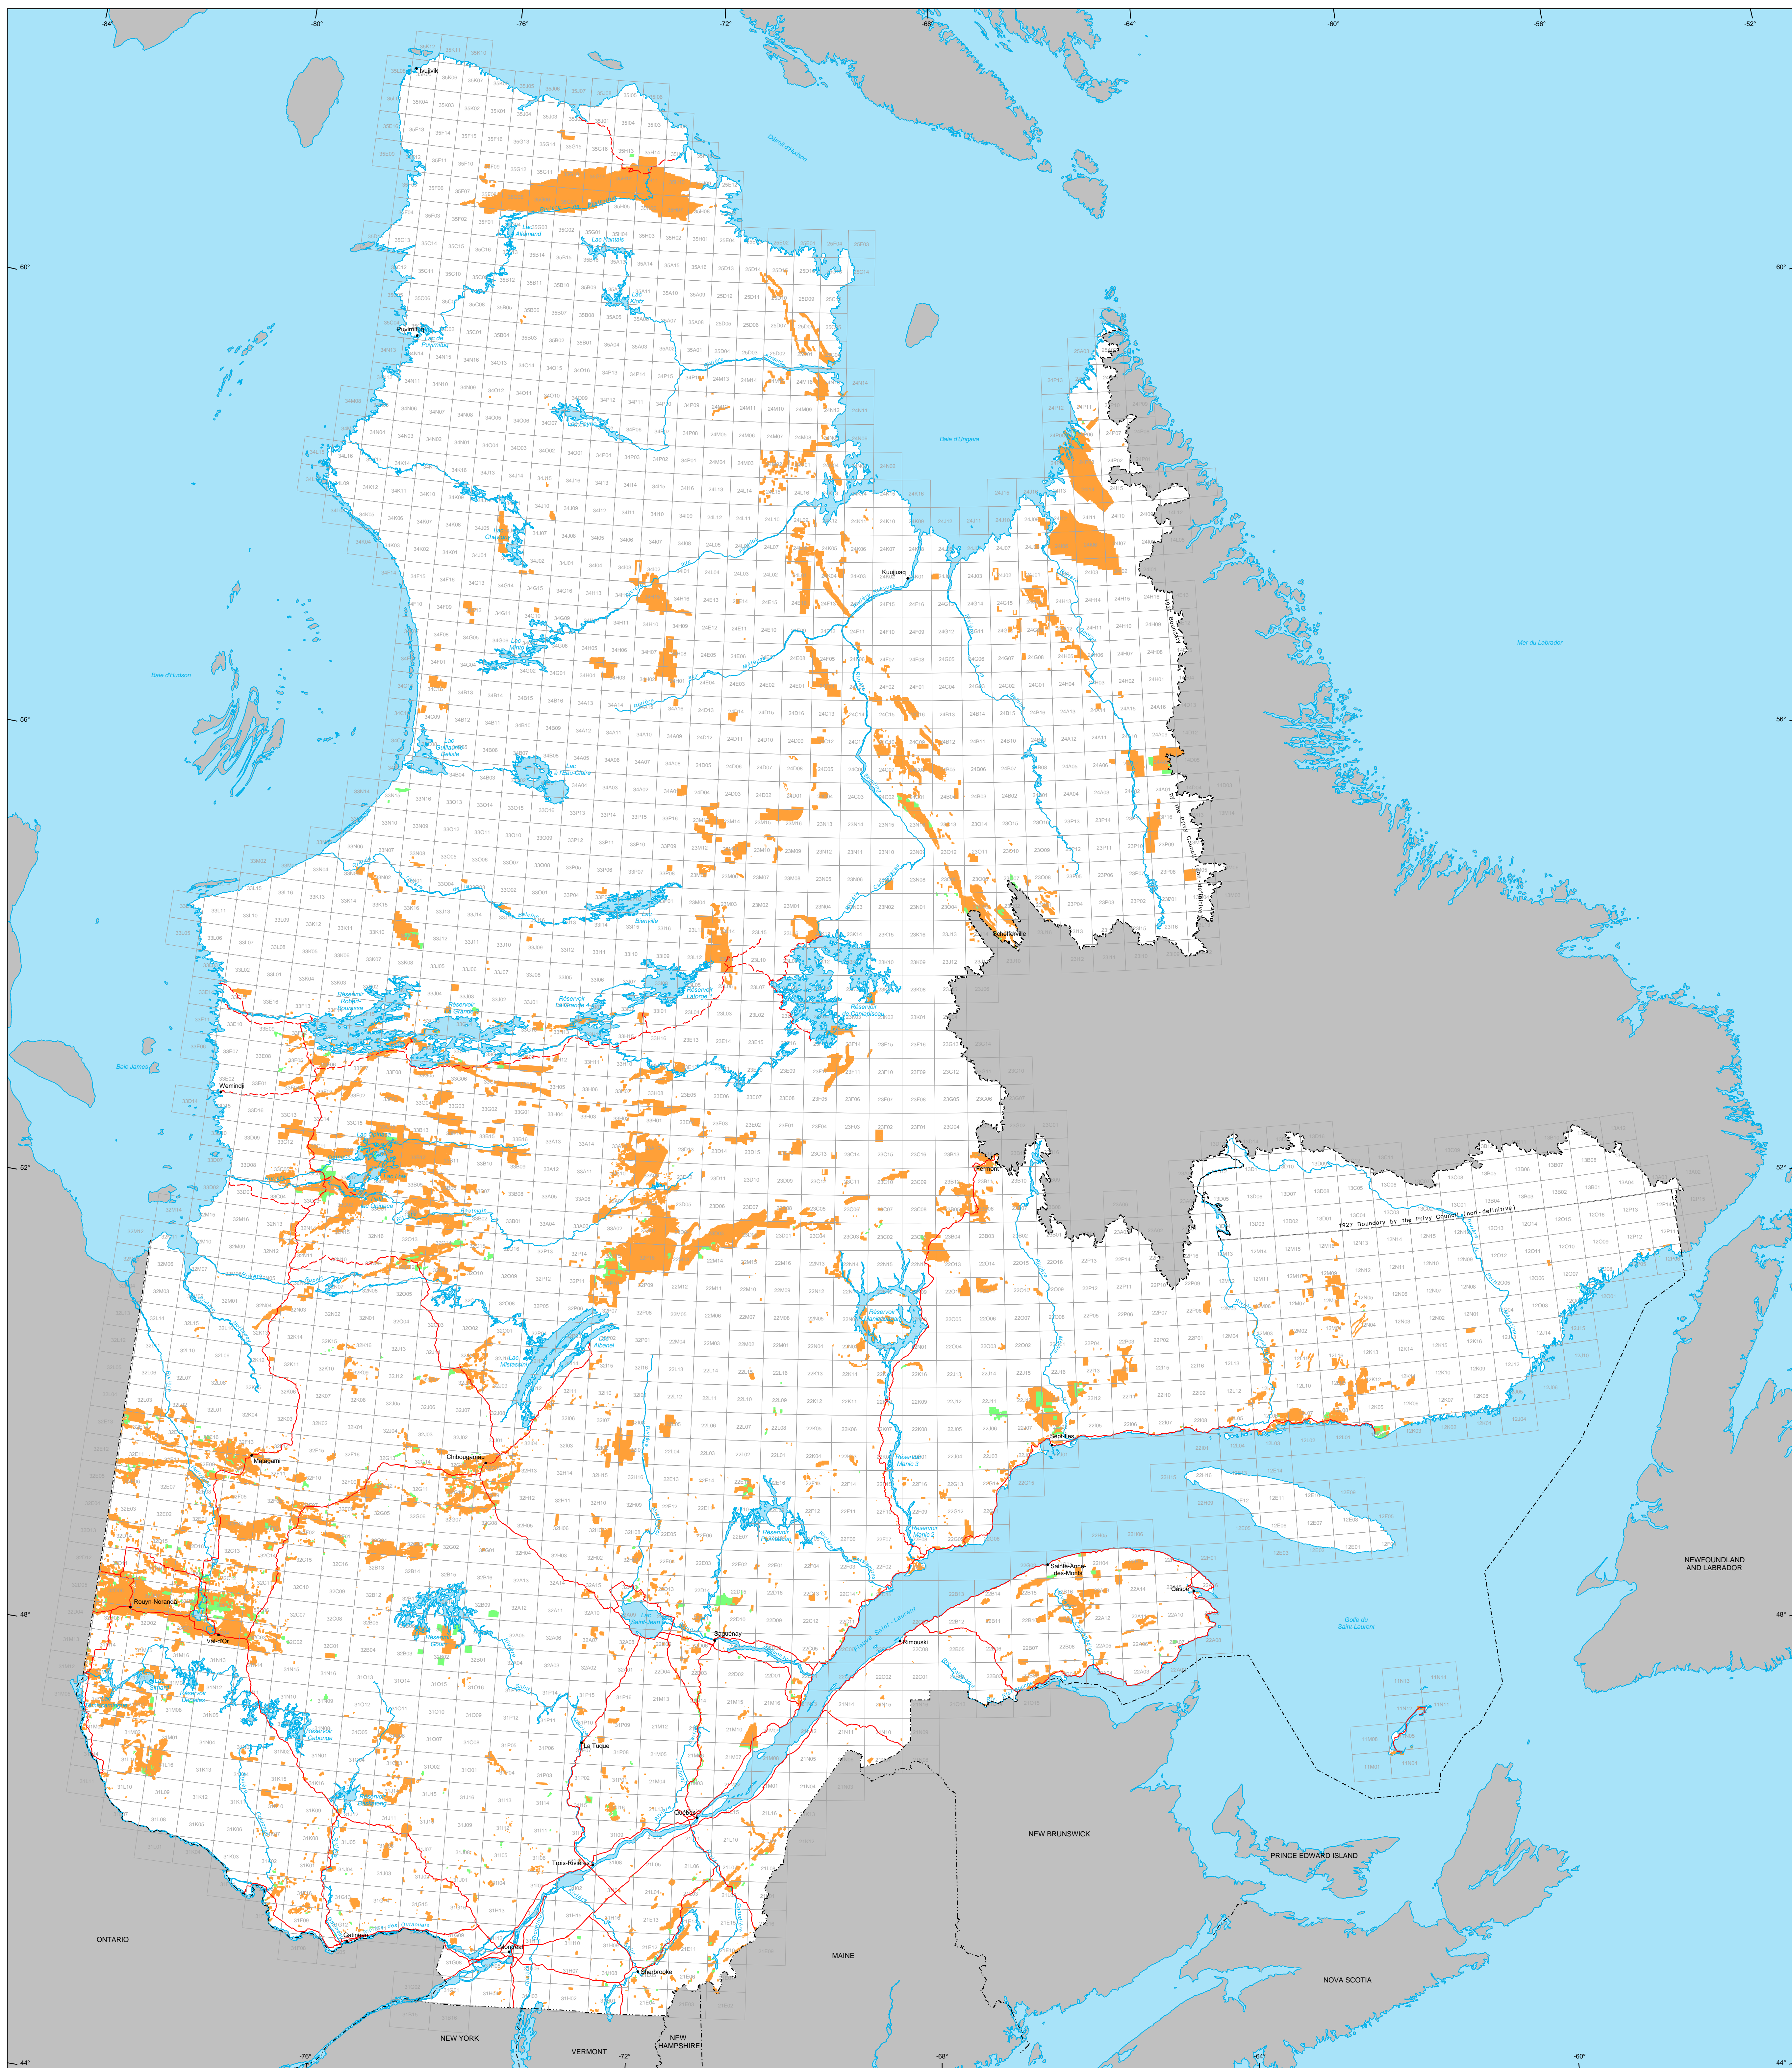

Mining Titles in Québec

Mining Titles

- Active
  Number: 217 862 titles
  Area: 9 654 762 ha
- Pending
  Number: 9 200 titles
  Area: 391 258 ha

Border

- International
- Interprovincial, Interstate
- Québec - Newfoundland and Labrador (This border is not definitive.)

Road Network

- Road
- Unpaved Road

Hydrography

- Lake
- River

Populated Place

- Other Jurisdiction

1:50 000 NTS Sheets Limits

Area of the Province of Québec: 166 744 100 ha

Metadata

Geodesic Datum: NAD 83
Coordinate System: Conic Lambert with two standard parallels (46° and 60°)

Sources

Data	Organization	Year
Mining	MRNF	2009
Cartographic Reference (BDAT 1M, BDCA 2M)	MRNF	2009

© Gouvernement du Québec, August 11, 2009