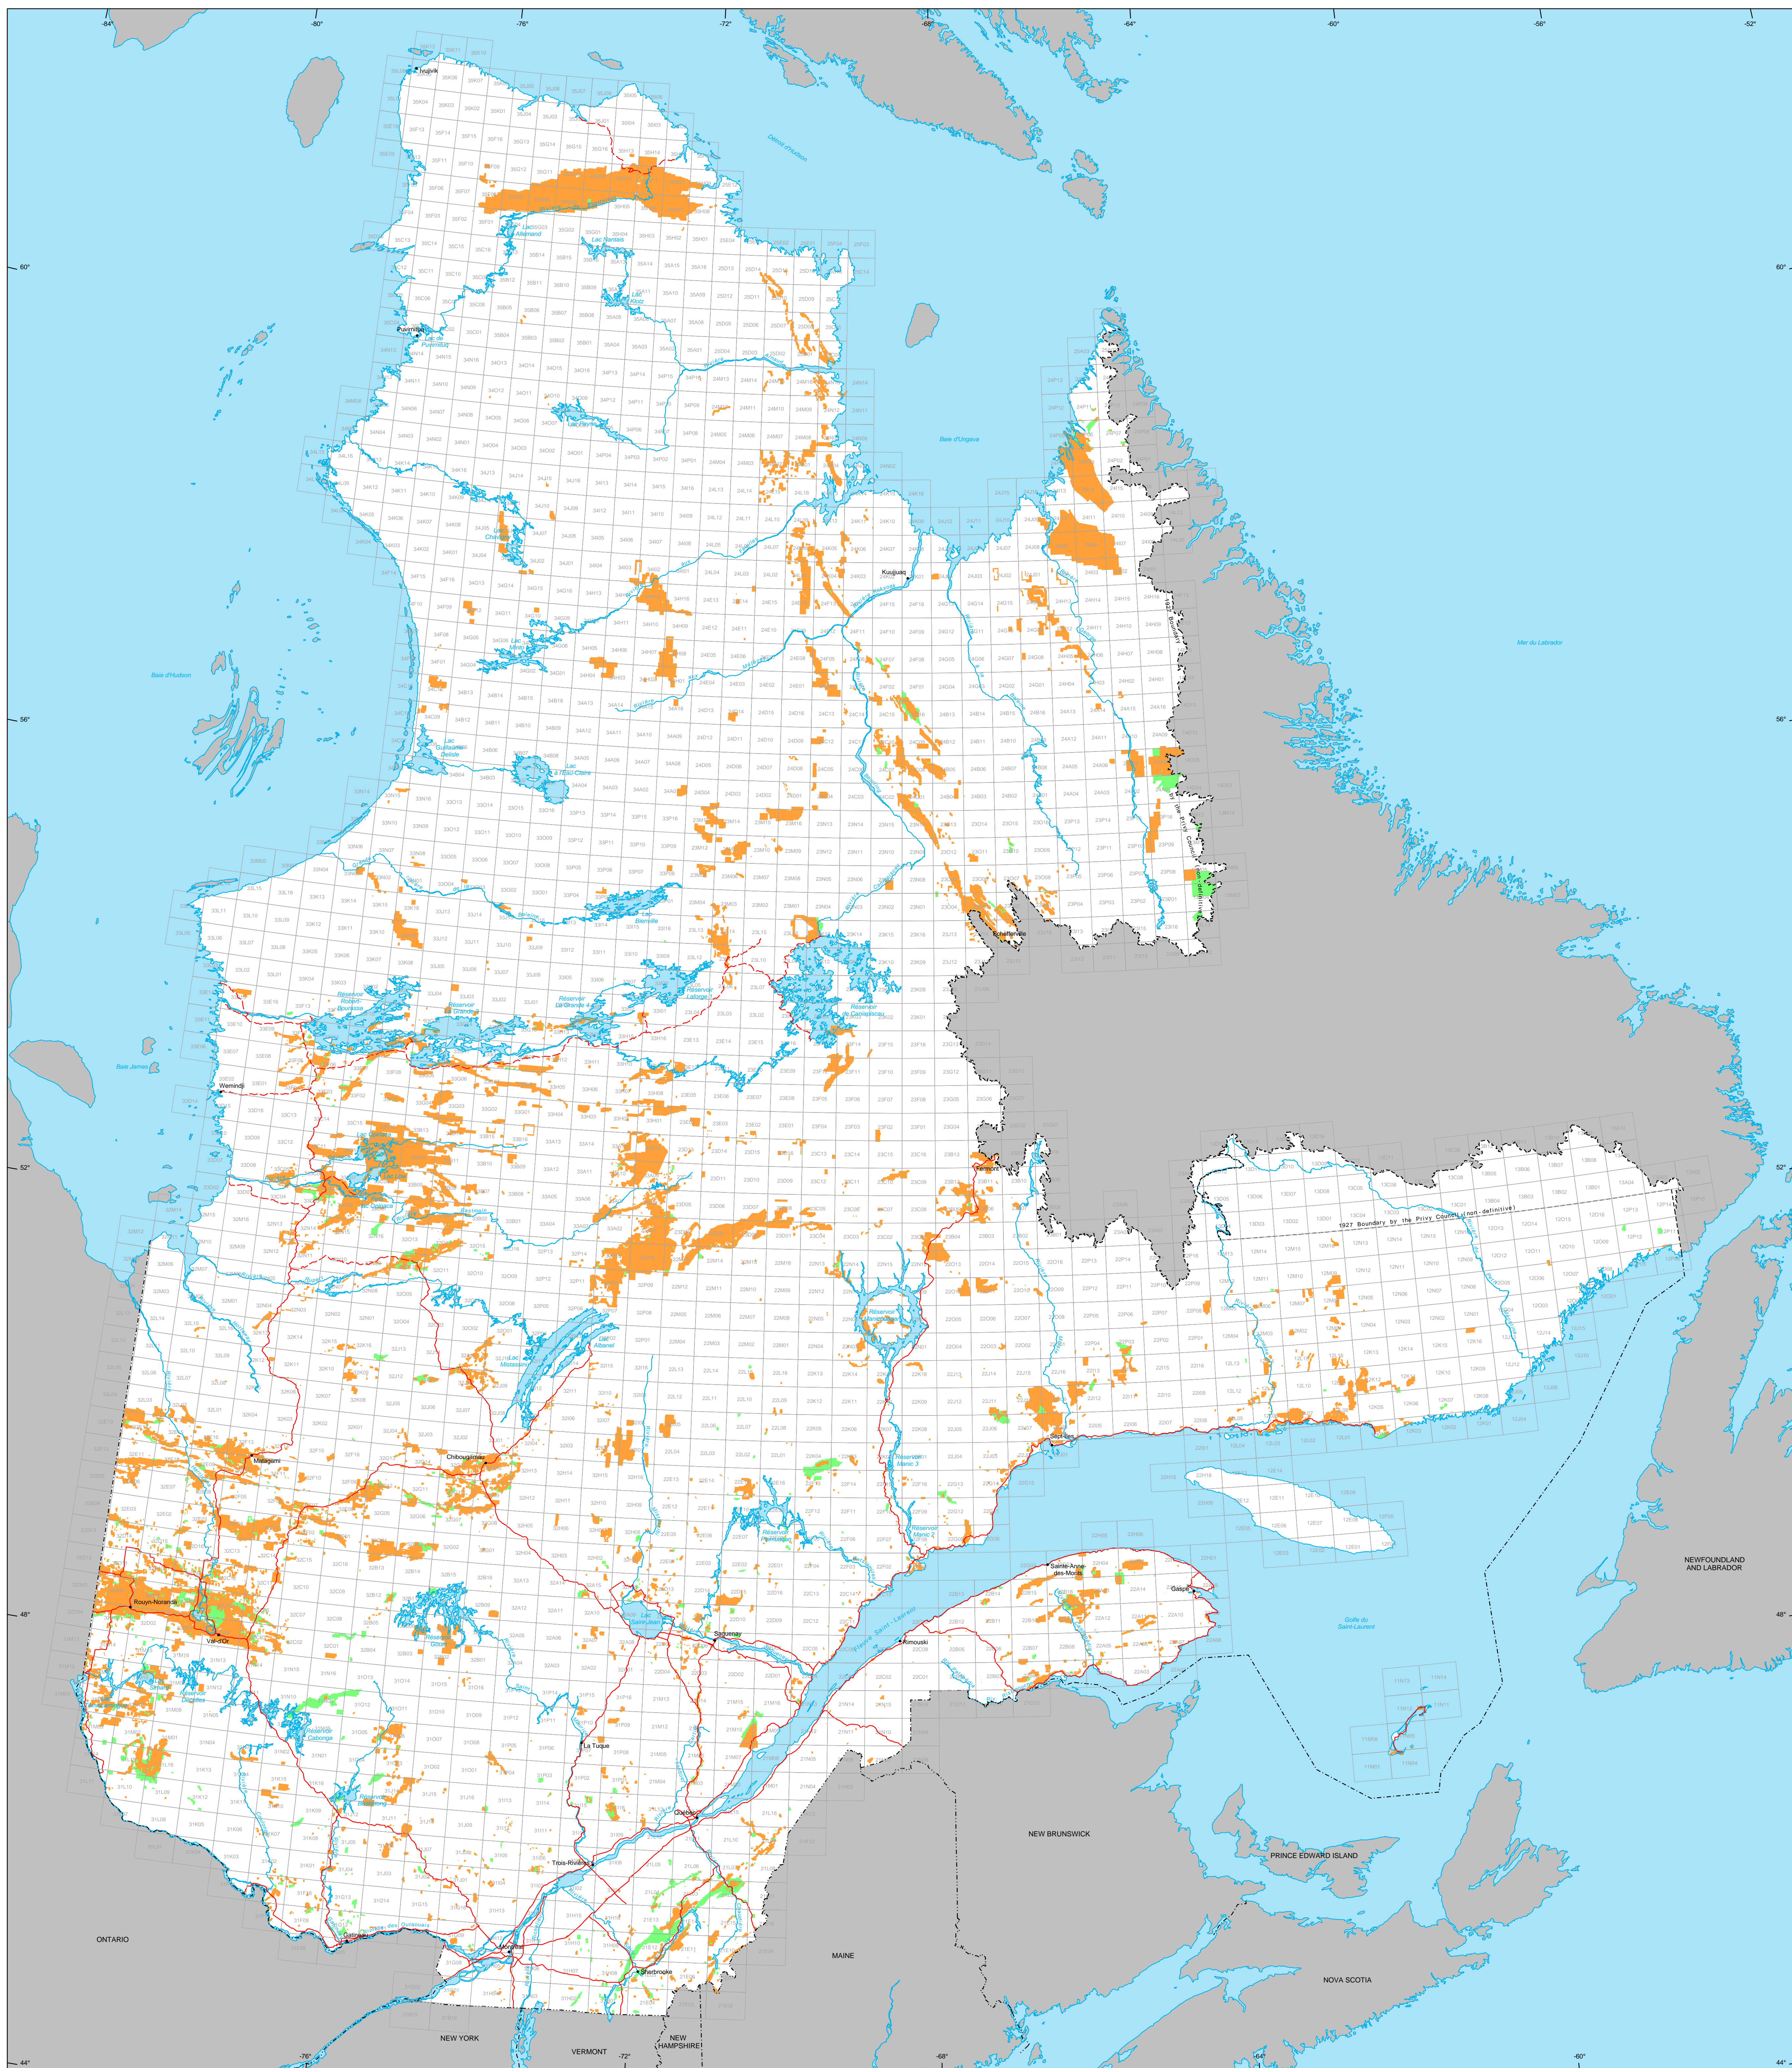

Mining Titles in Québec

Mining Titles
■ Active
Number: 256 972 sites
Area: 9 187 646 ha
■ Pending
Number: 16 546 sites
Area: 806 611 ha

Border
- - - International
- - - Interprovincial, Interstate
- - - Québec - Newfoundland and Labrador
(This border is not definitive.)
Road Network
- - - Road
- - - Unpaved Road
Hydrography
■ Lake
— River

● Populated Place
 Other Jurisdiction
 1:50 000 NTS Sheets Limits

Area of the Province of Québec: 166 744 100 ha

1:2 500 000
0 50 100 150 km

© Gouvernement du Québec, November 6, 2009