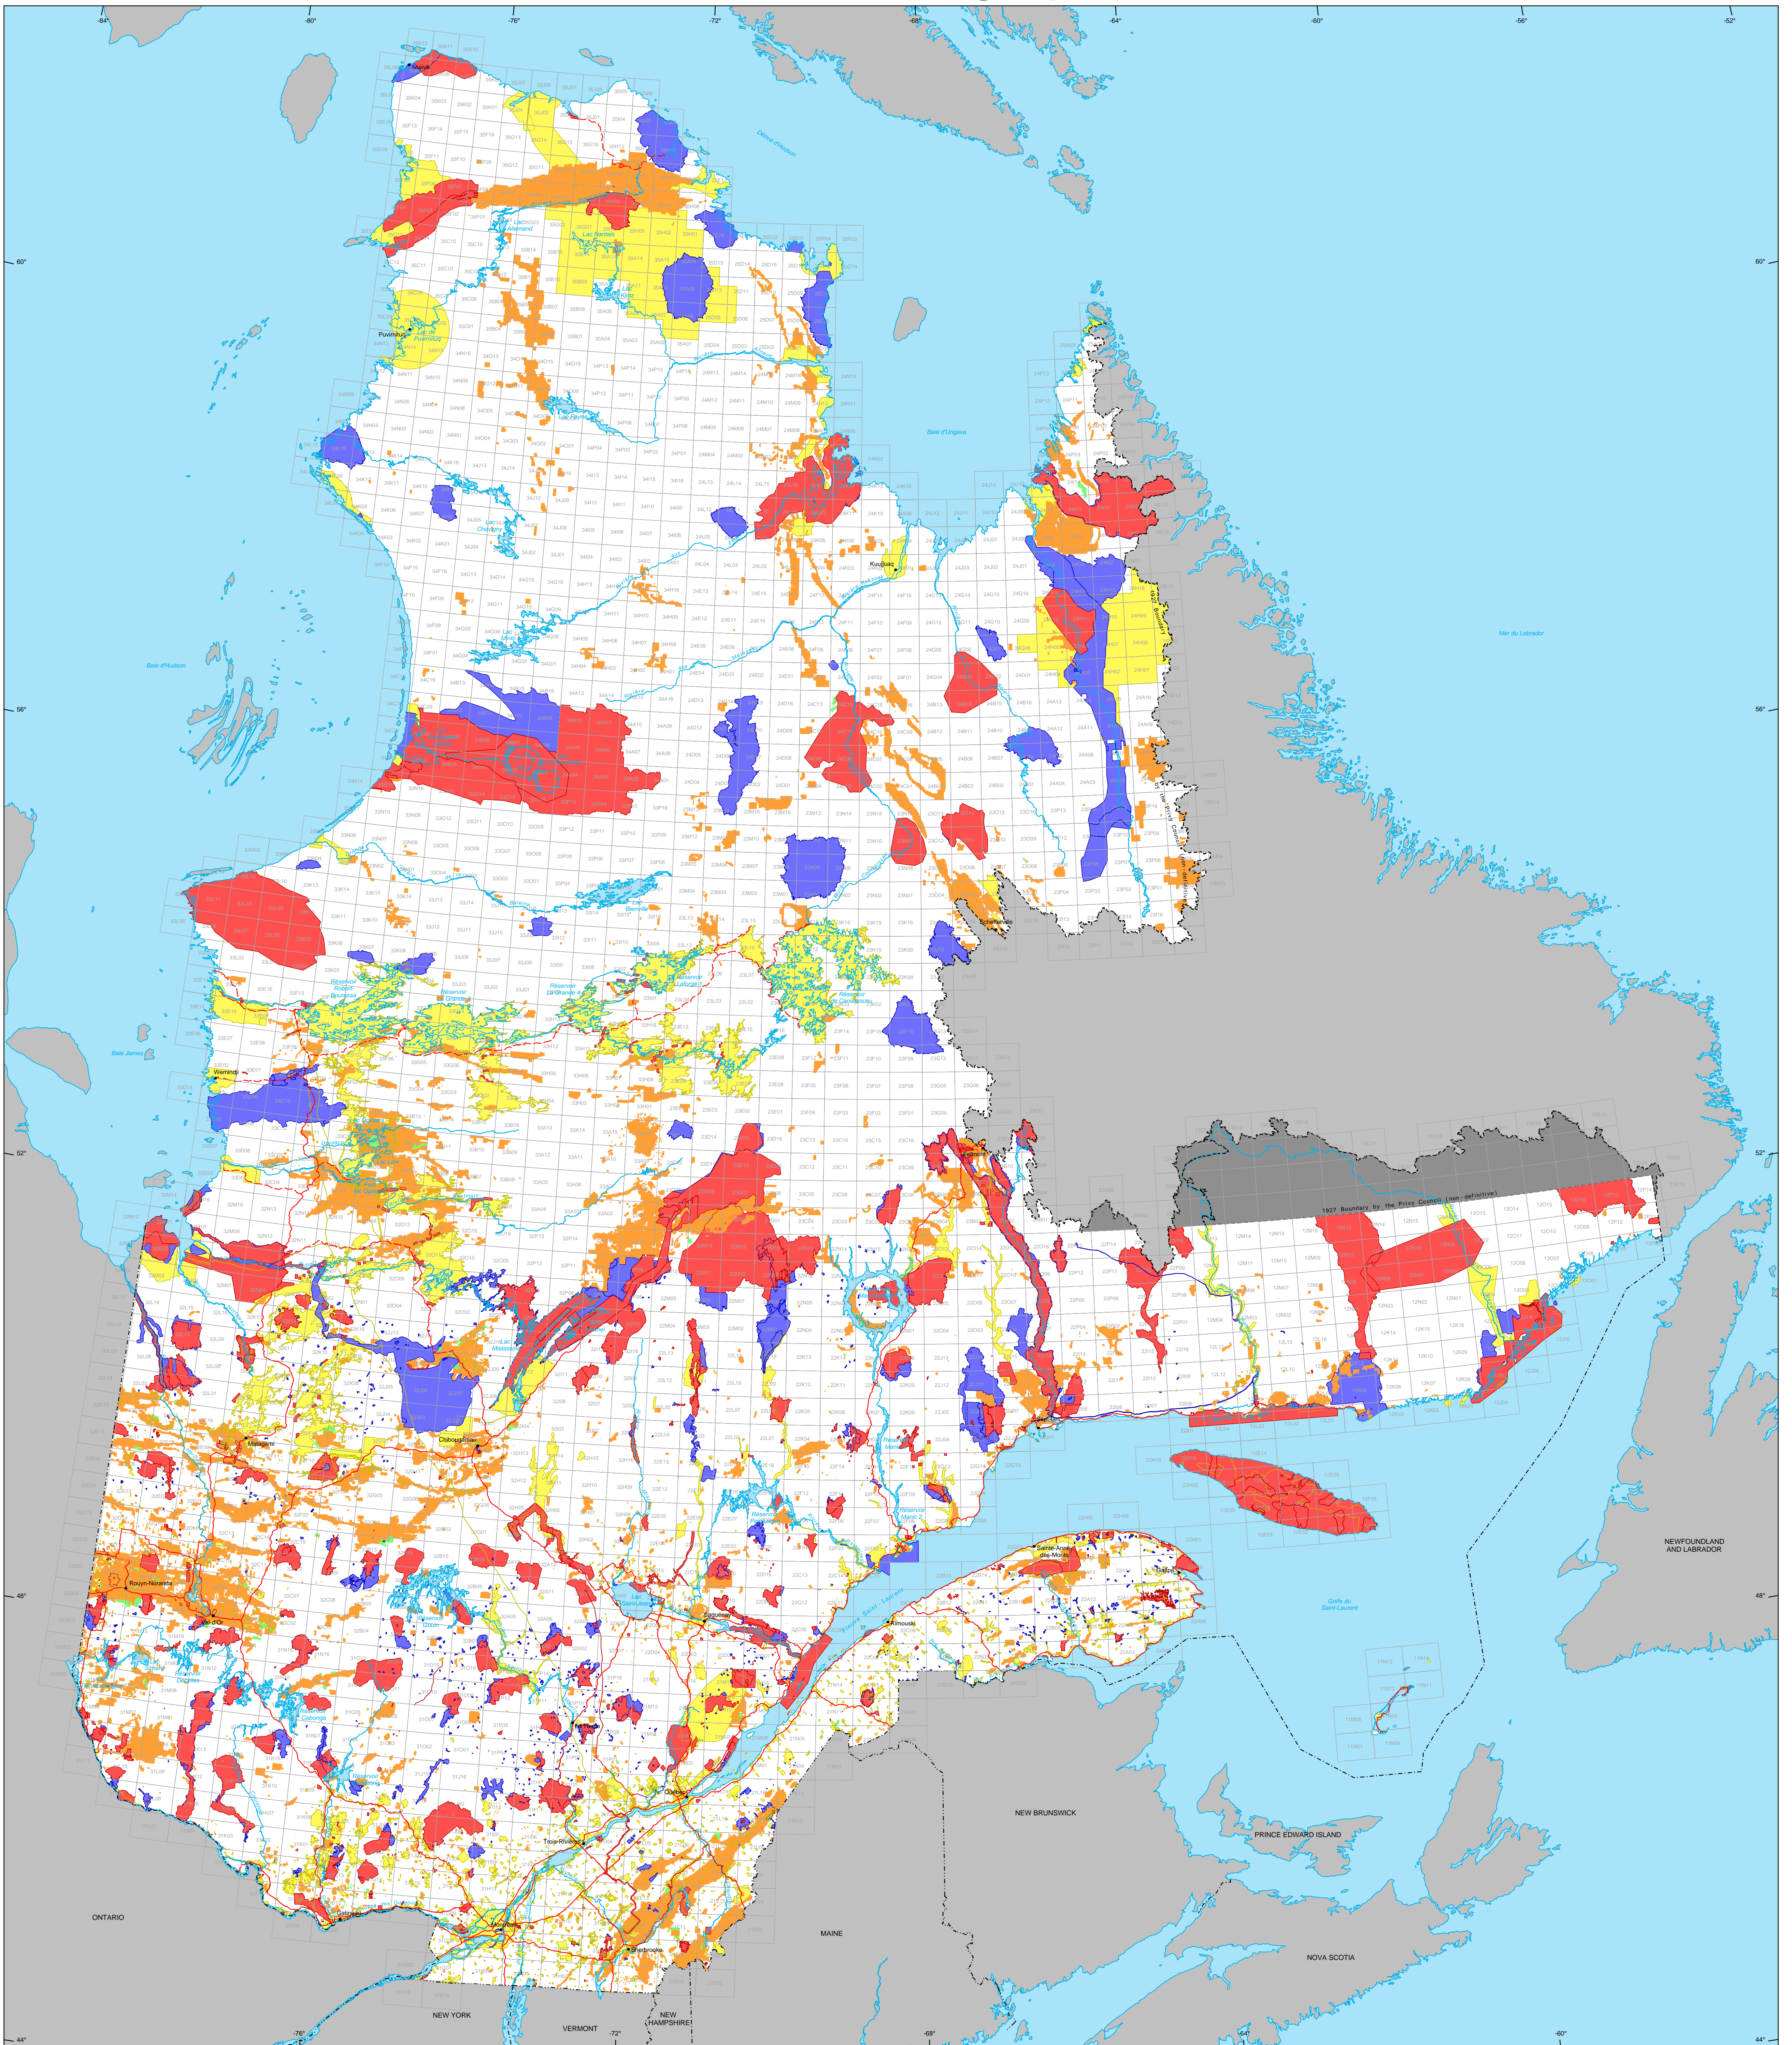

Restrictions to Mining Exploration

Mining Titles

- Active
  Number: 229 876 titles
  Area: 10 300 641 ha
- Pending
  Number: 2 935 titles
  Area: 117 845 ha

Mining Exploration Restrictions

- Major Exploration Prohibited
  Area: 15 185 620 ha
- Major Land Suspended Temporarily
  Area: 8 626 421 ha
- Major Withdrawn from Staking
  Area: 2 897 400 ha
- Minor Exploration allowed Under Specific Conditions
  Area: 10 990 217 ha

Border

- International
- Interprovincial, Interstate
- Quebec - Newfoundland and Labrador (This border is not definitive).

Road Network

- Road
- Unpaved Road

Hydrography

- Lake
- River

- Populated Place
- Other Jurisdiction
- 1:50 000 NTS Sheets Limits

Metadata

Geodesic Datum: NAD 83
Coordinate System: Conic Lambert with two standard parallels (46° and 60°)

Sources

Data	Organization	Year
Mining	MIRNF	2010
Cartographic Reference (SICQA TM, BOCCA 0M)	MIRNF	2010