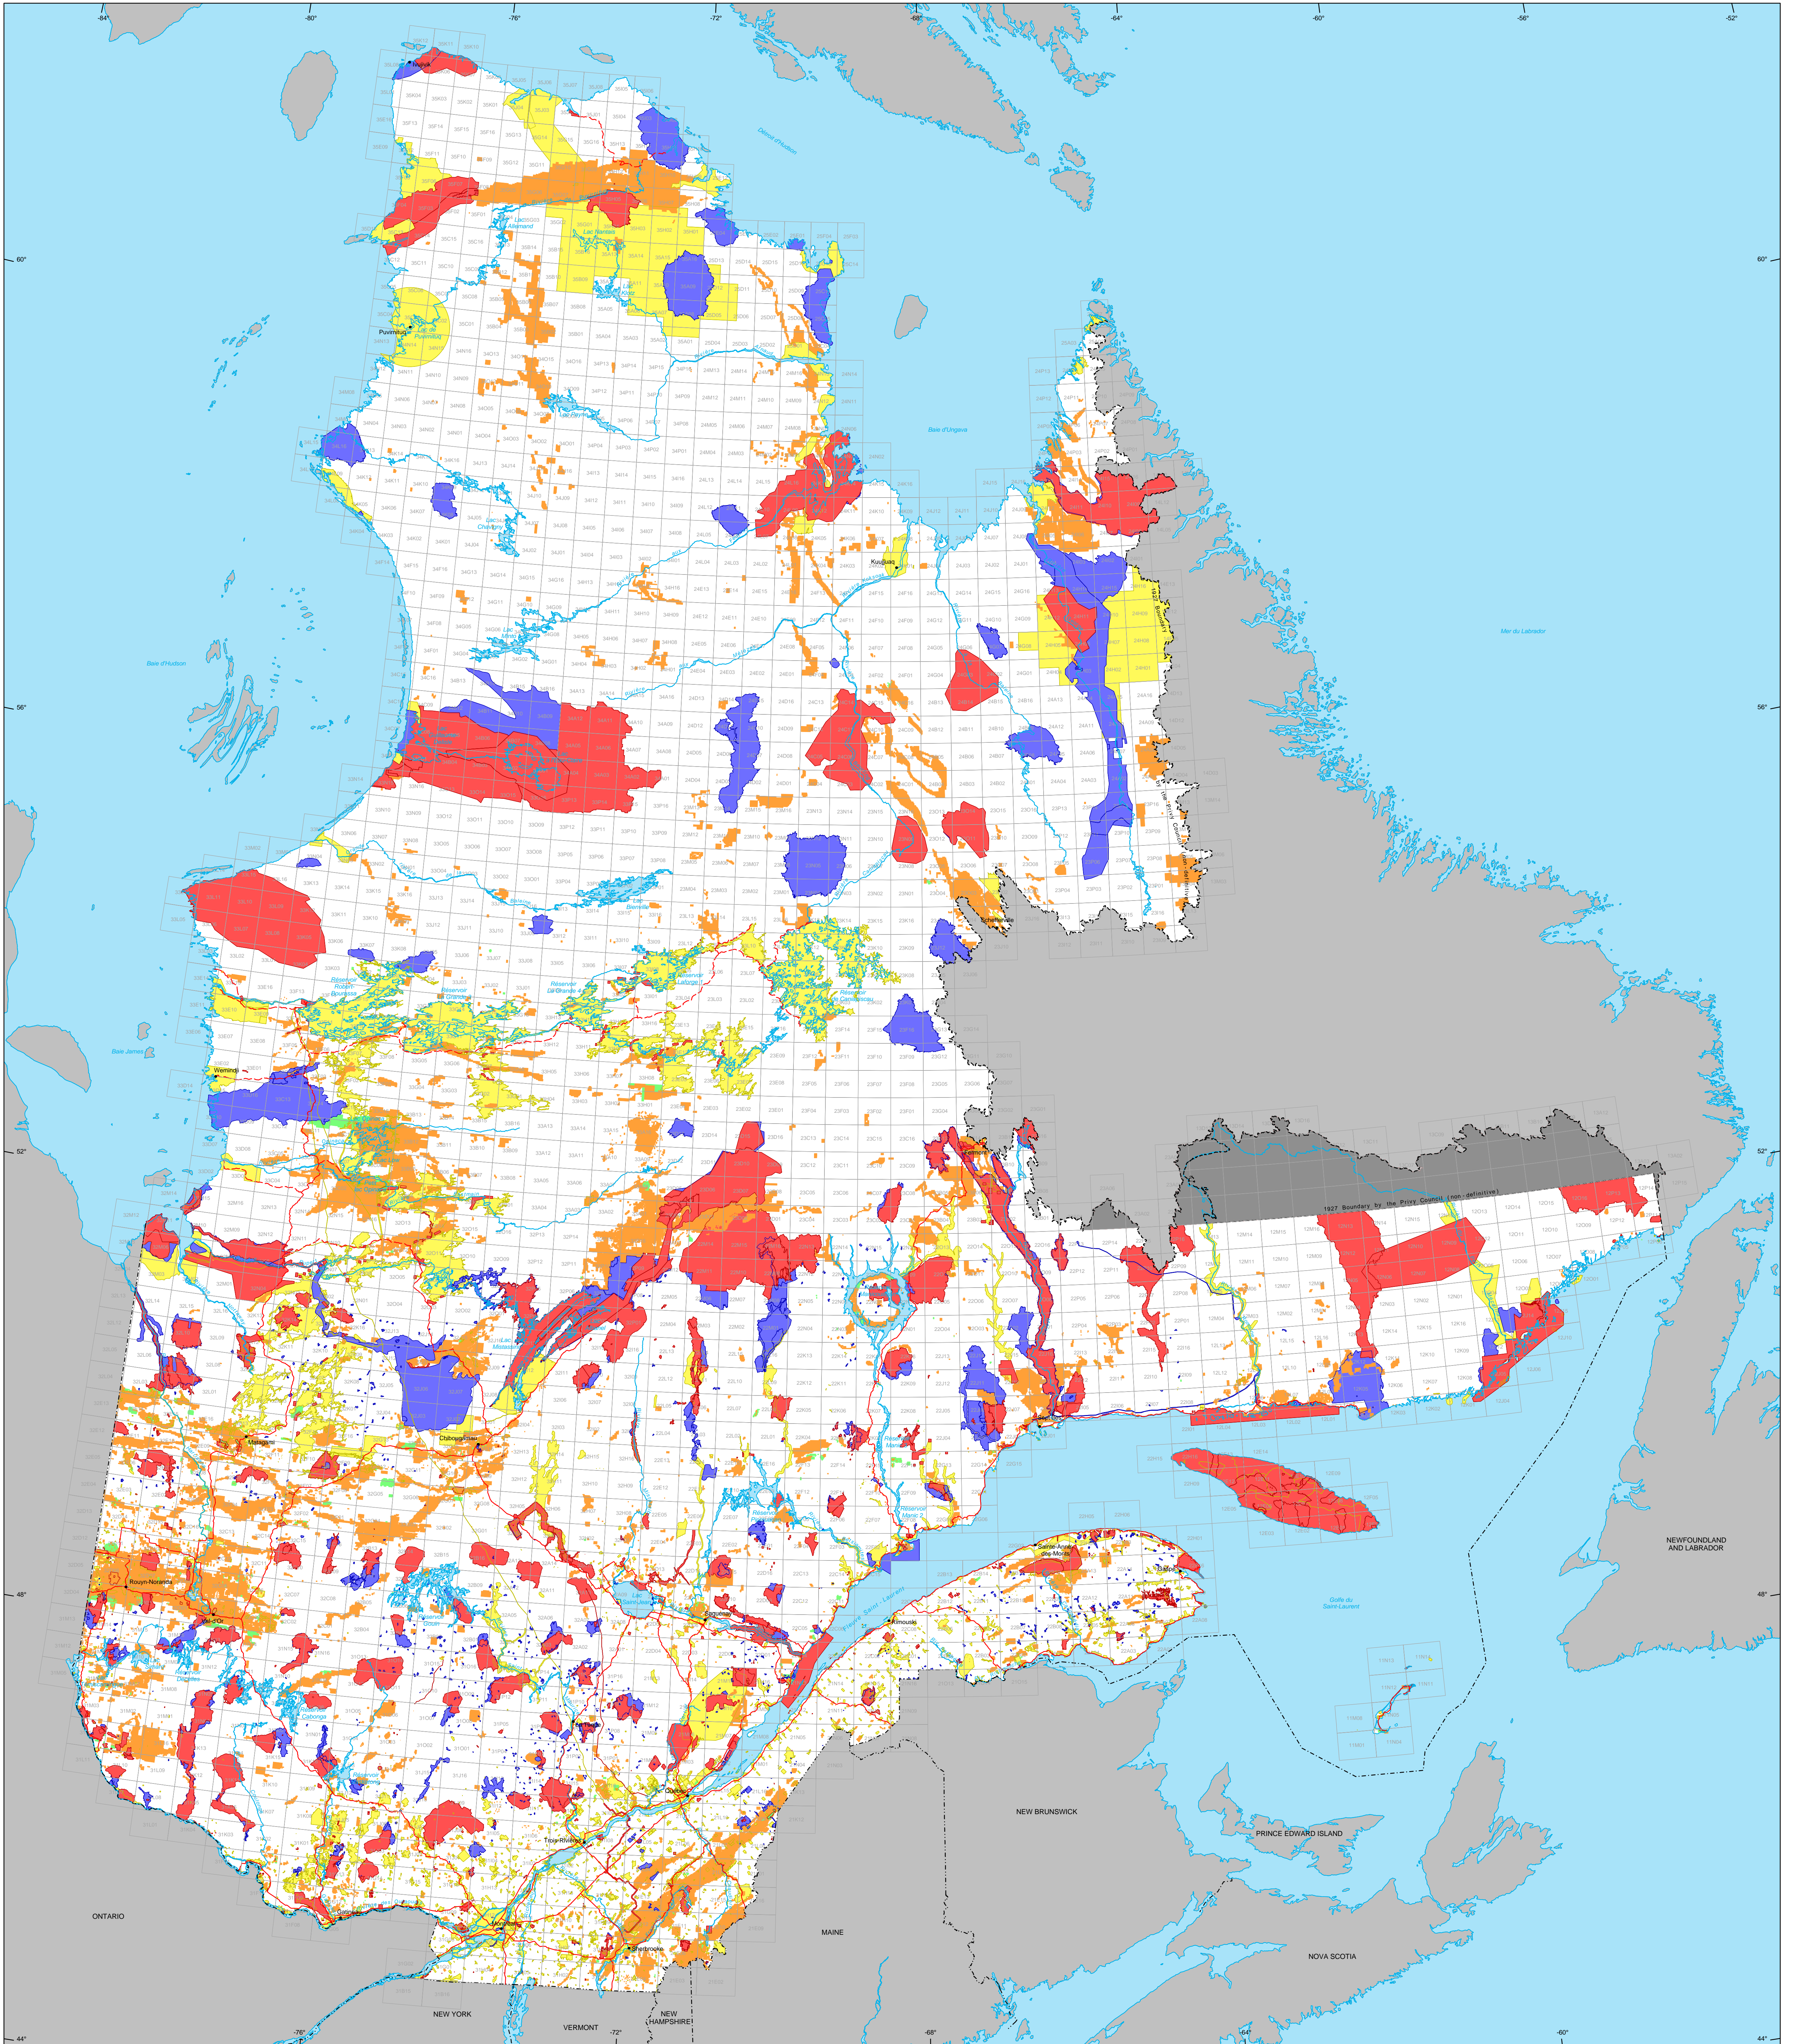

Restrictions to Mining Exploration

Mining Titles

- Active
  Number: 230 929 titles
  Area: 10 358 362 ha
- Pending
  Number: 4 974 titles
  Area: 233 273 ha

Mining Exploration Restrictions

- Major Exploration Prohibition
  Area: 15 158 209 ha
- Major Land Suspended Temporarily
  Area: 8 719 303 ha
- Major Withdrawal from Staking
  Area: 2 897 400 ha
- Minor Exploration allowed Under Specific Conditions
  Area: 10 986 648 ha

Border

- International
- Interprovincial, Interstate
- Quebec - Newfoundland and Labrador (This border is not definitive)

Road Network

- Road
- Unpaved Road

Hydrography

- Lake
- River

- Populated Place
- Other Jurisdiction
- 1:50 000 NTS Sheets Limits

Area of the Province of Quebec: 166 744 100 ha

Notice: The areas calculated represent the sum of the surface area of each individual mining restriction. The calculation does not take into consideration the possible overlapping of some areas.

Metadata

- Geodesic Datum: NAD 83
- Coordinate System: Conic Lambert with two standard parallels (46° and 60°)

0 50 100 150 km