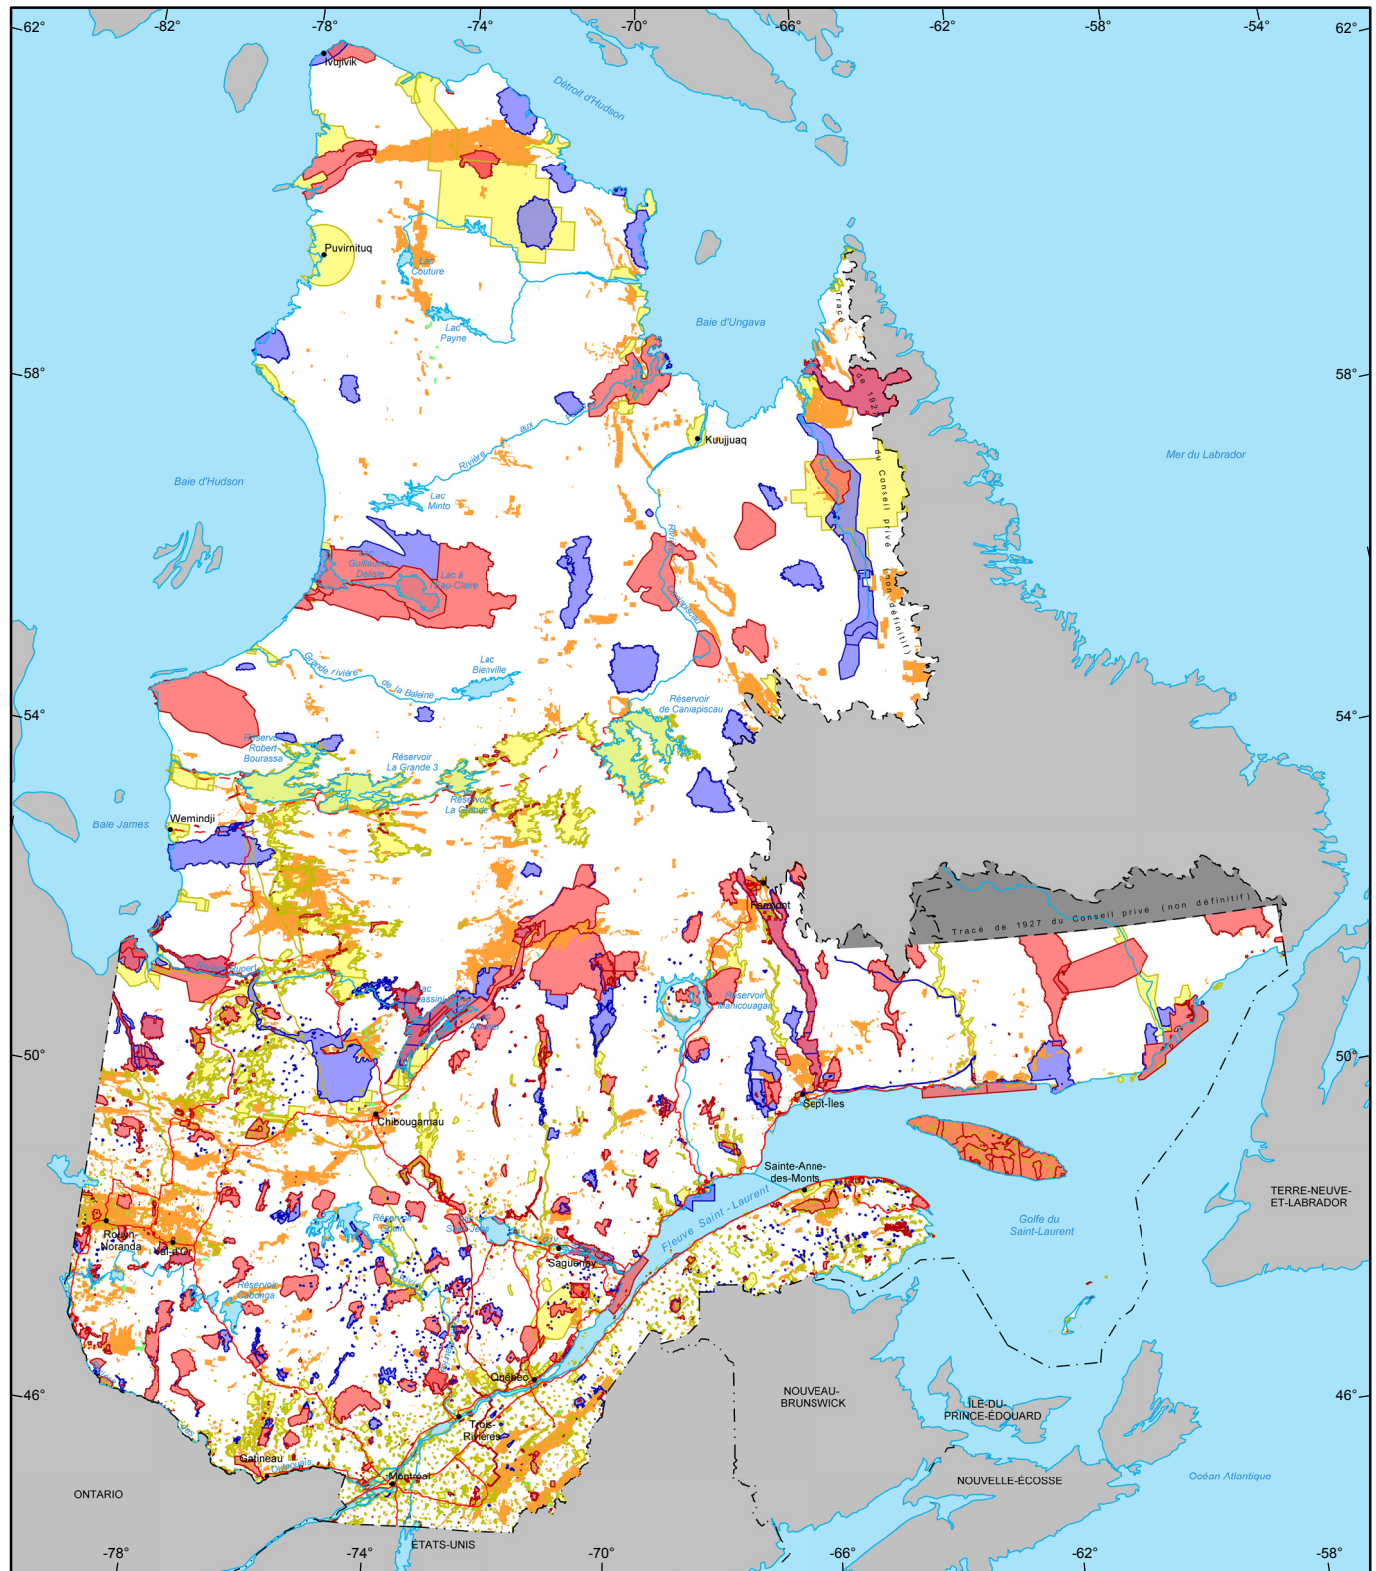

Mining Restrictions in Québec

Mining Restrictions

- Major Exploration Prohibited
15 192 005 ha
- Major Land Suspended Temporarily
8 315 130 ha
- Major Withdrawal from Staking Order in Council
2 897 400 ha

- Minor Exploration Under Specific Conditions
10 977 760 ha

Mining Titles

- Active
Number : 226 234
Area : 10 140 005 ha
- Pending
Number : 4 507
Area : 173 867 ha

Metadata

Coordinate System
Conic Conformal Lambert with two standard parallels (46° and 60°)

Sources

Mining data, MRNF, 2010
Cartographic Reference, MRNF, 2010 (BDGA 1M, BDGA 5M)

Note : The areas calculated represent the sum of the surface area of each individual mining restriction. The calculation does not take into consideration the possible overlapping of some areas.

1/10 000 000

0 200 km

Realization

Ministère des Ressources naturelles et de la Faune
Direction des titres miniers et des systèmes
Notice : This document has no legal value.

© Gouvernement du Québec, October 28, 2010