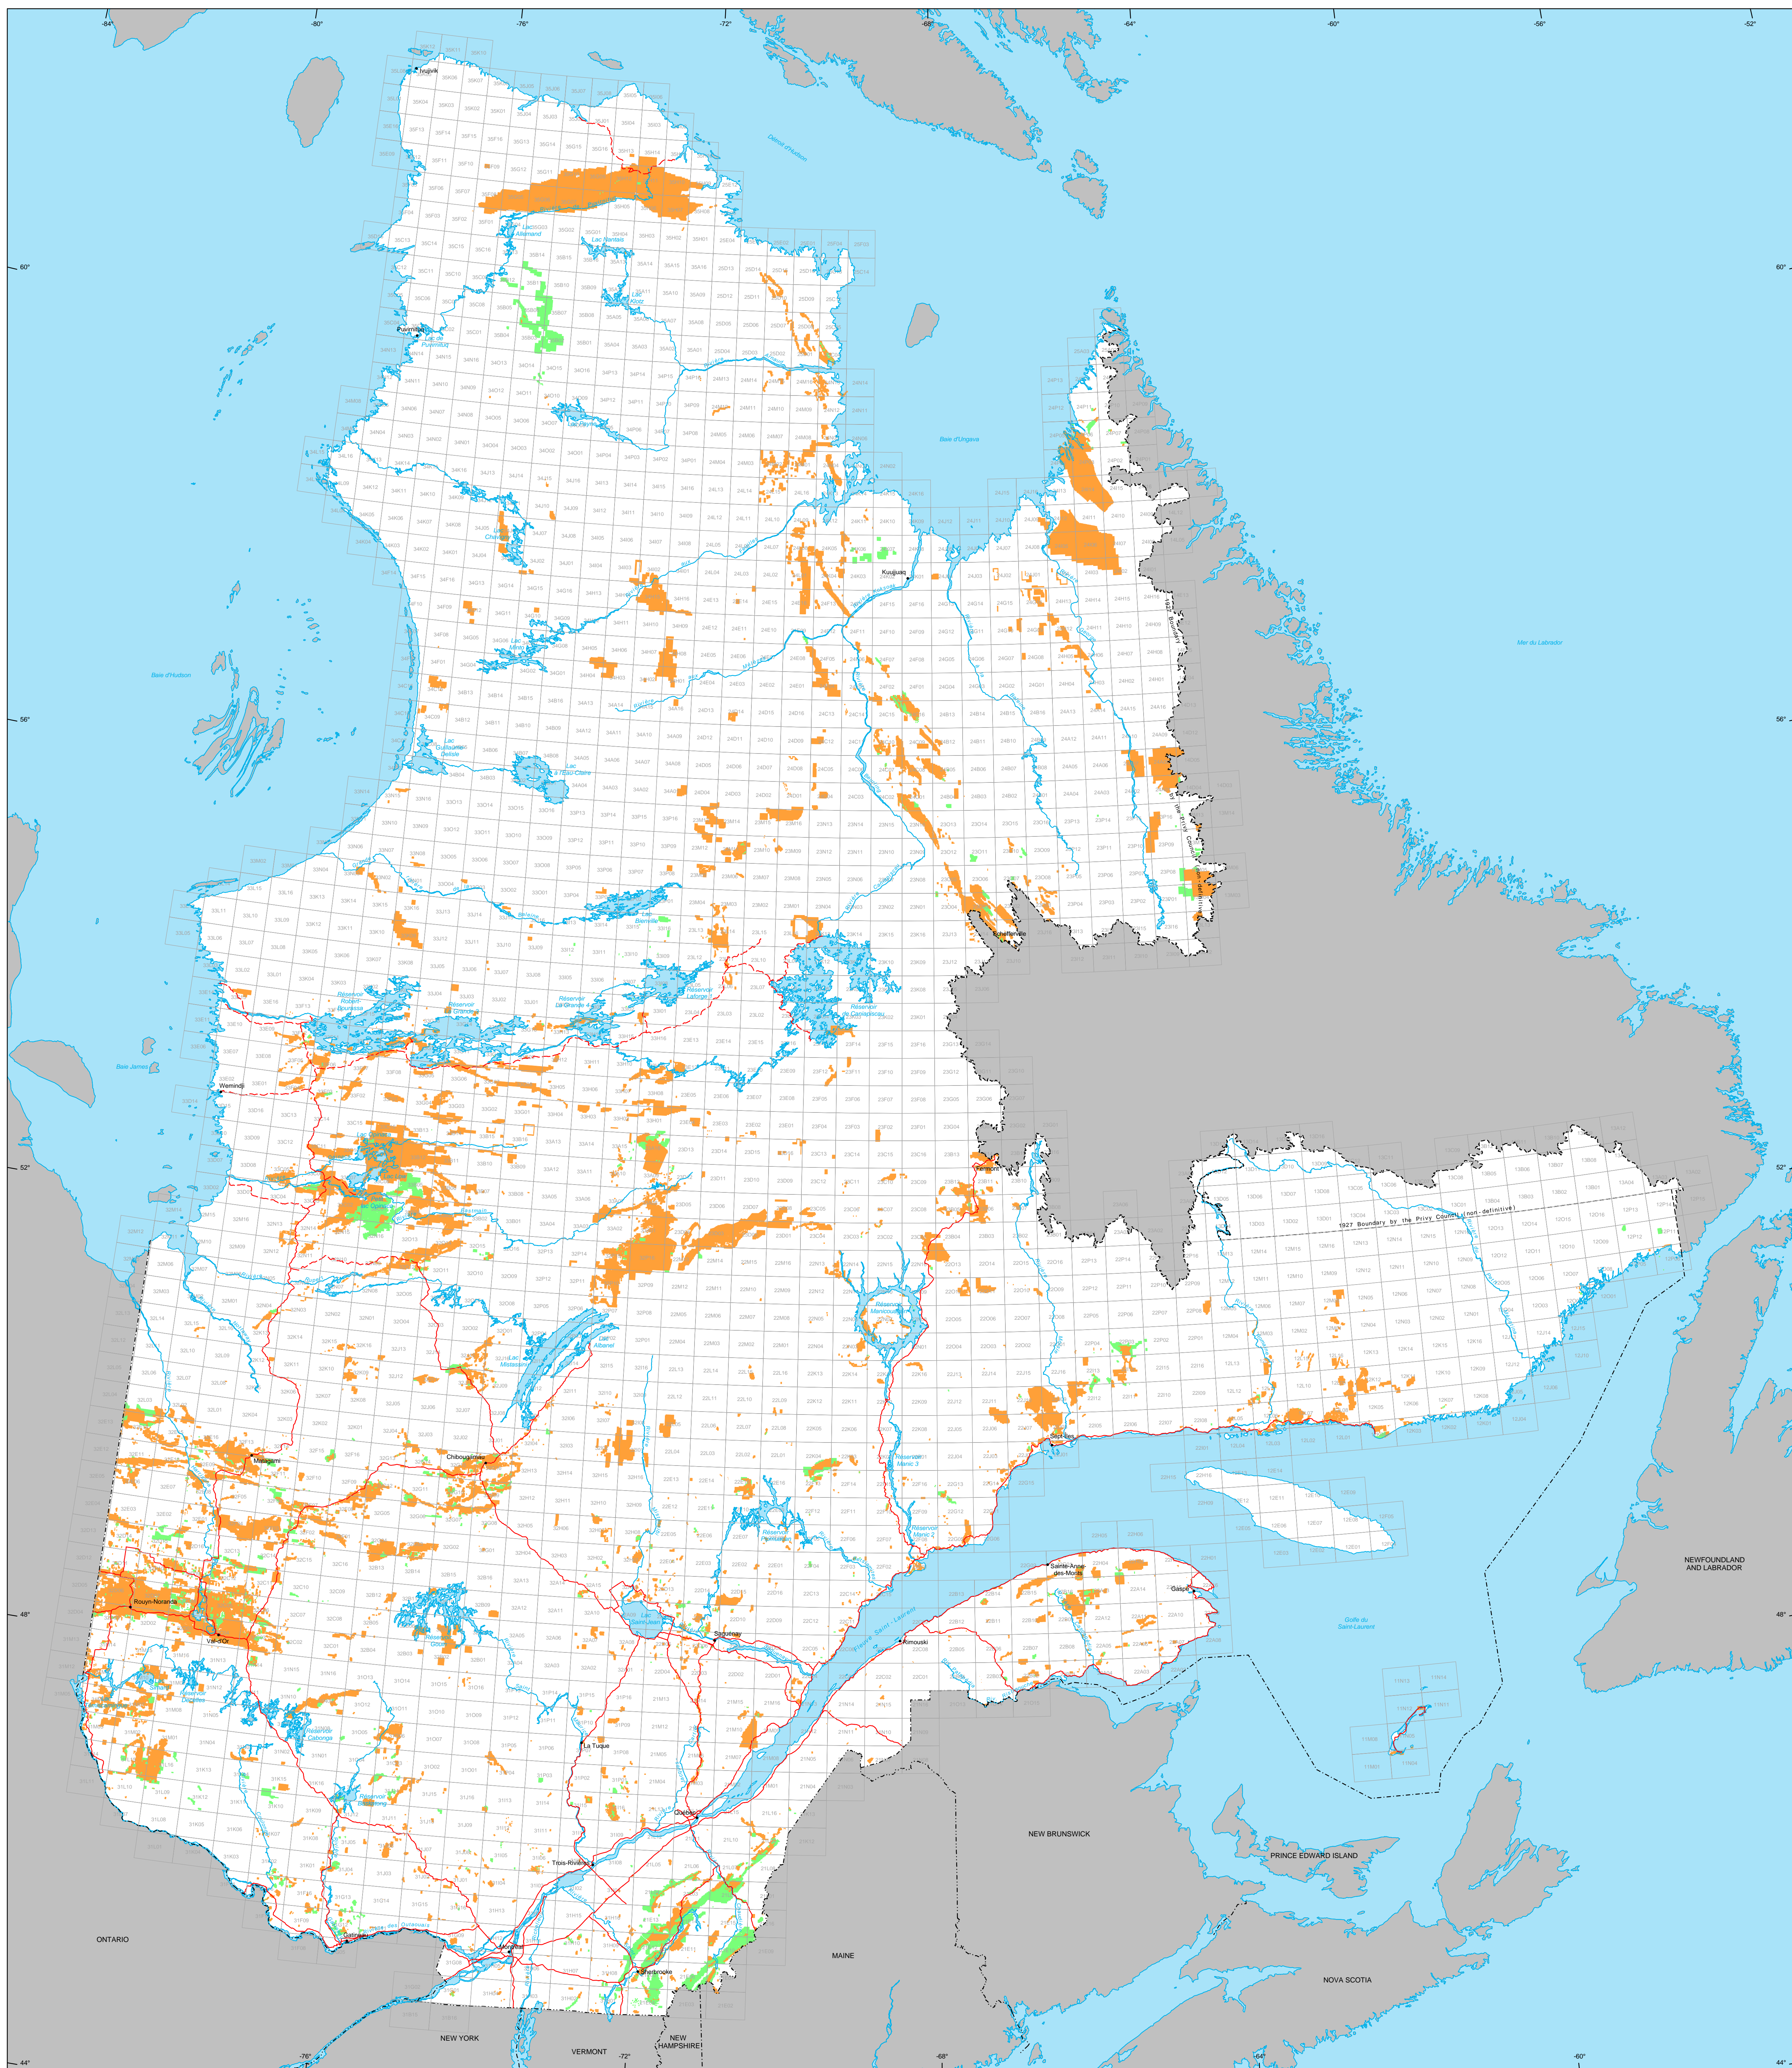

Mining Titles in Québec

Mining Titles
■ Active
Number: 210 720 titles
Area: 9 231 938 ha
■ Pending
Number: 23 324 titles
Area: 1 129 117 ha

Border
- - - International
- - - Interstate
- - - Québec - Newfoundland and Labrador
(This border is not definitive.)
Road Network
- - - Road
- - - Unpaved Road
Hydrography
Lake
River

● Populated Place
■ Other Jurisdiction
□ 1:50 000 NTS Sheets Limits

Area of the Province of Québec: 166 744 100 ha

© Gouvernement du Québec, February 4, 2010