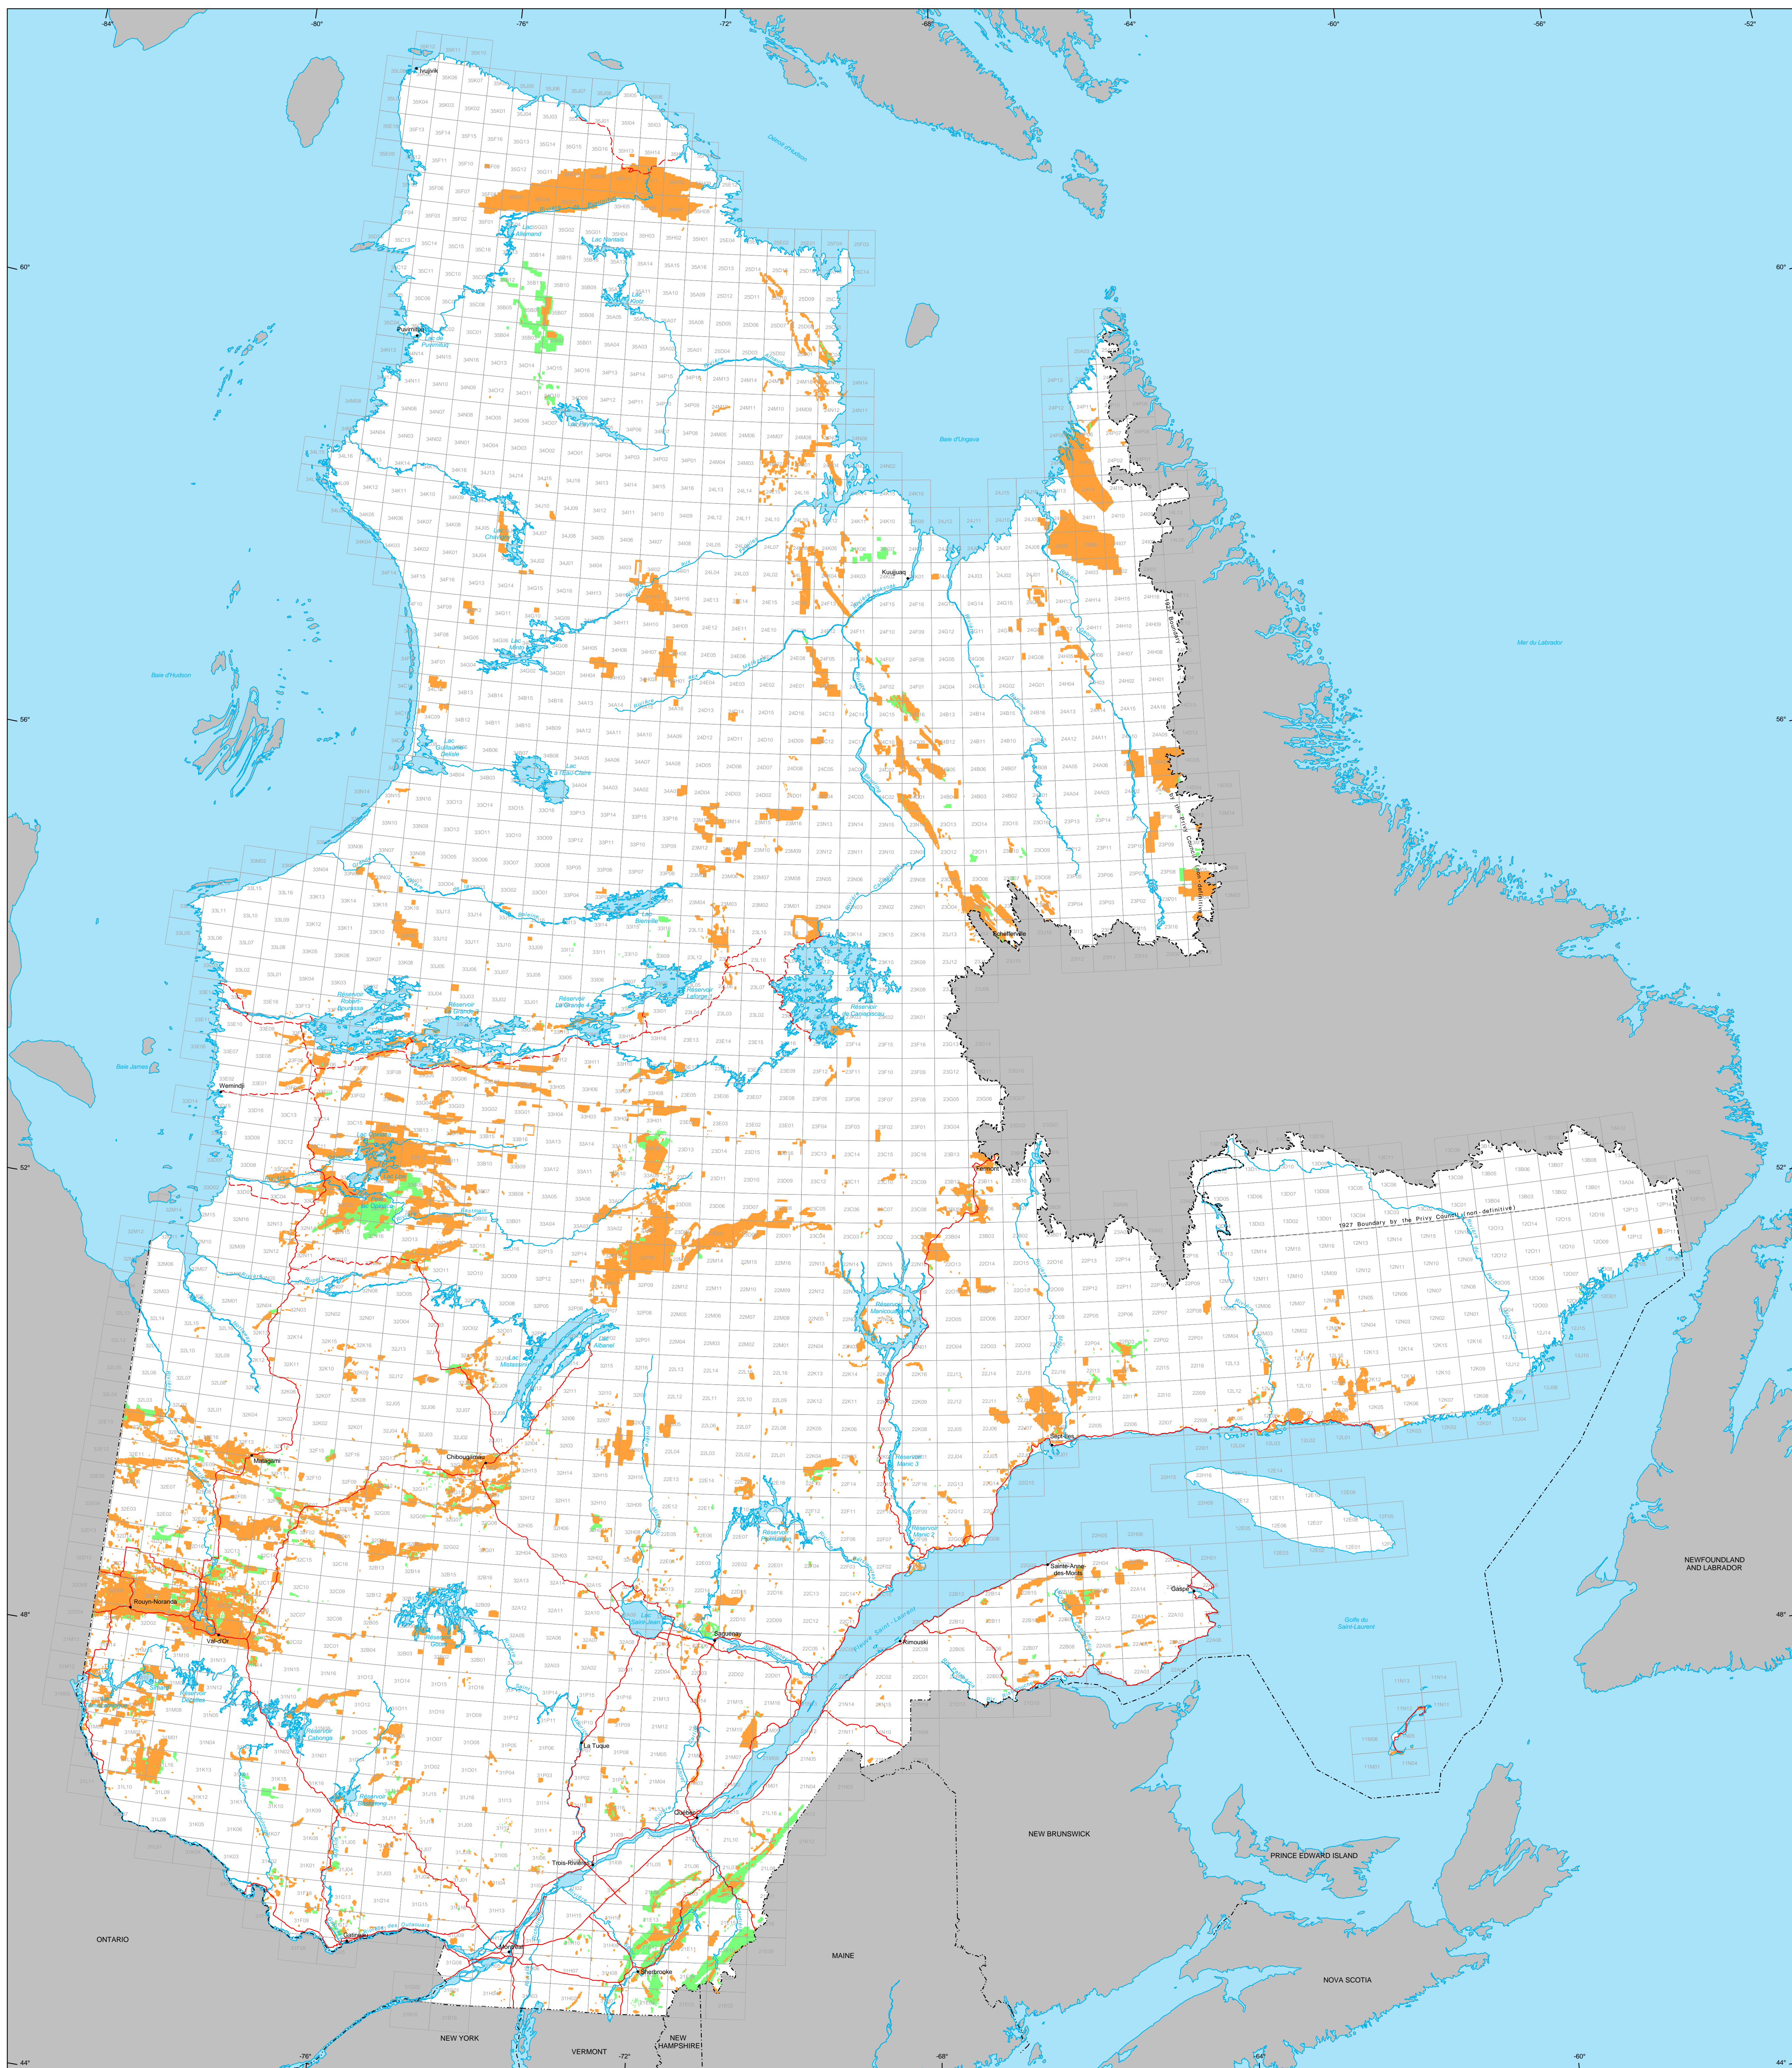

Mining Titles in Québec

Mining Titles
■ Active
Number: 213 384 titles
Area: 9 368 032 ha
■ Pending
Number: 22 136 titles
Area: 1 083 910 ha

Border
- - - International
- - - Interprovincial, Interstate
- - - Québec - Newfoundland and Labrador
(This border is not definitive.)
Road Network
- - - Road
- - - Unpaved Road
Hydrography
Lake
River

● Populated Place
■ Other Jurisdiction
□ 1:50 000 NTS Sheets Limits

Area of the Province of Québec: 166 744 100 ha

© Gouvernement du Québec, March 1, 2010