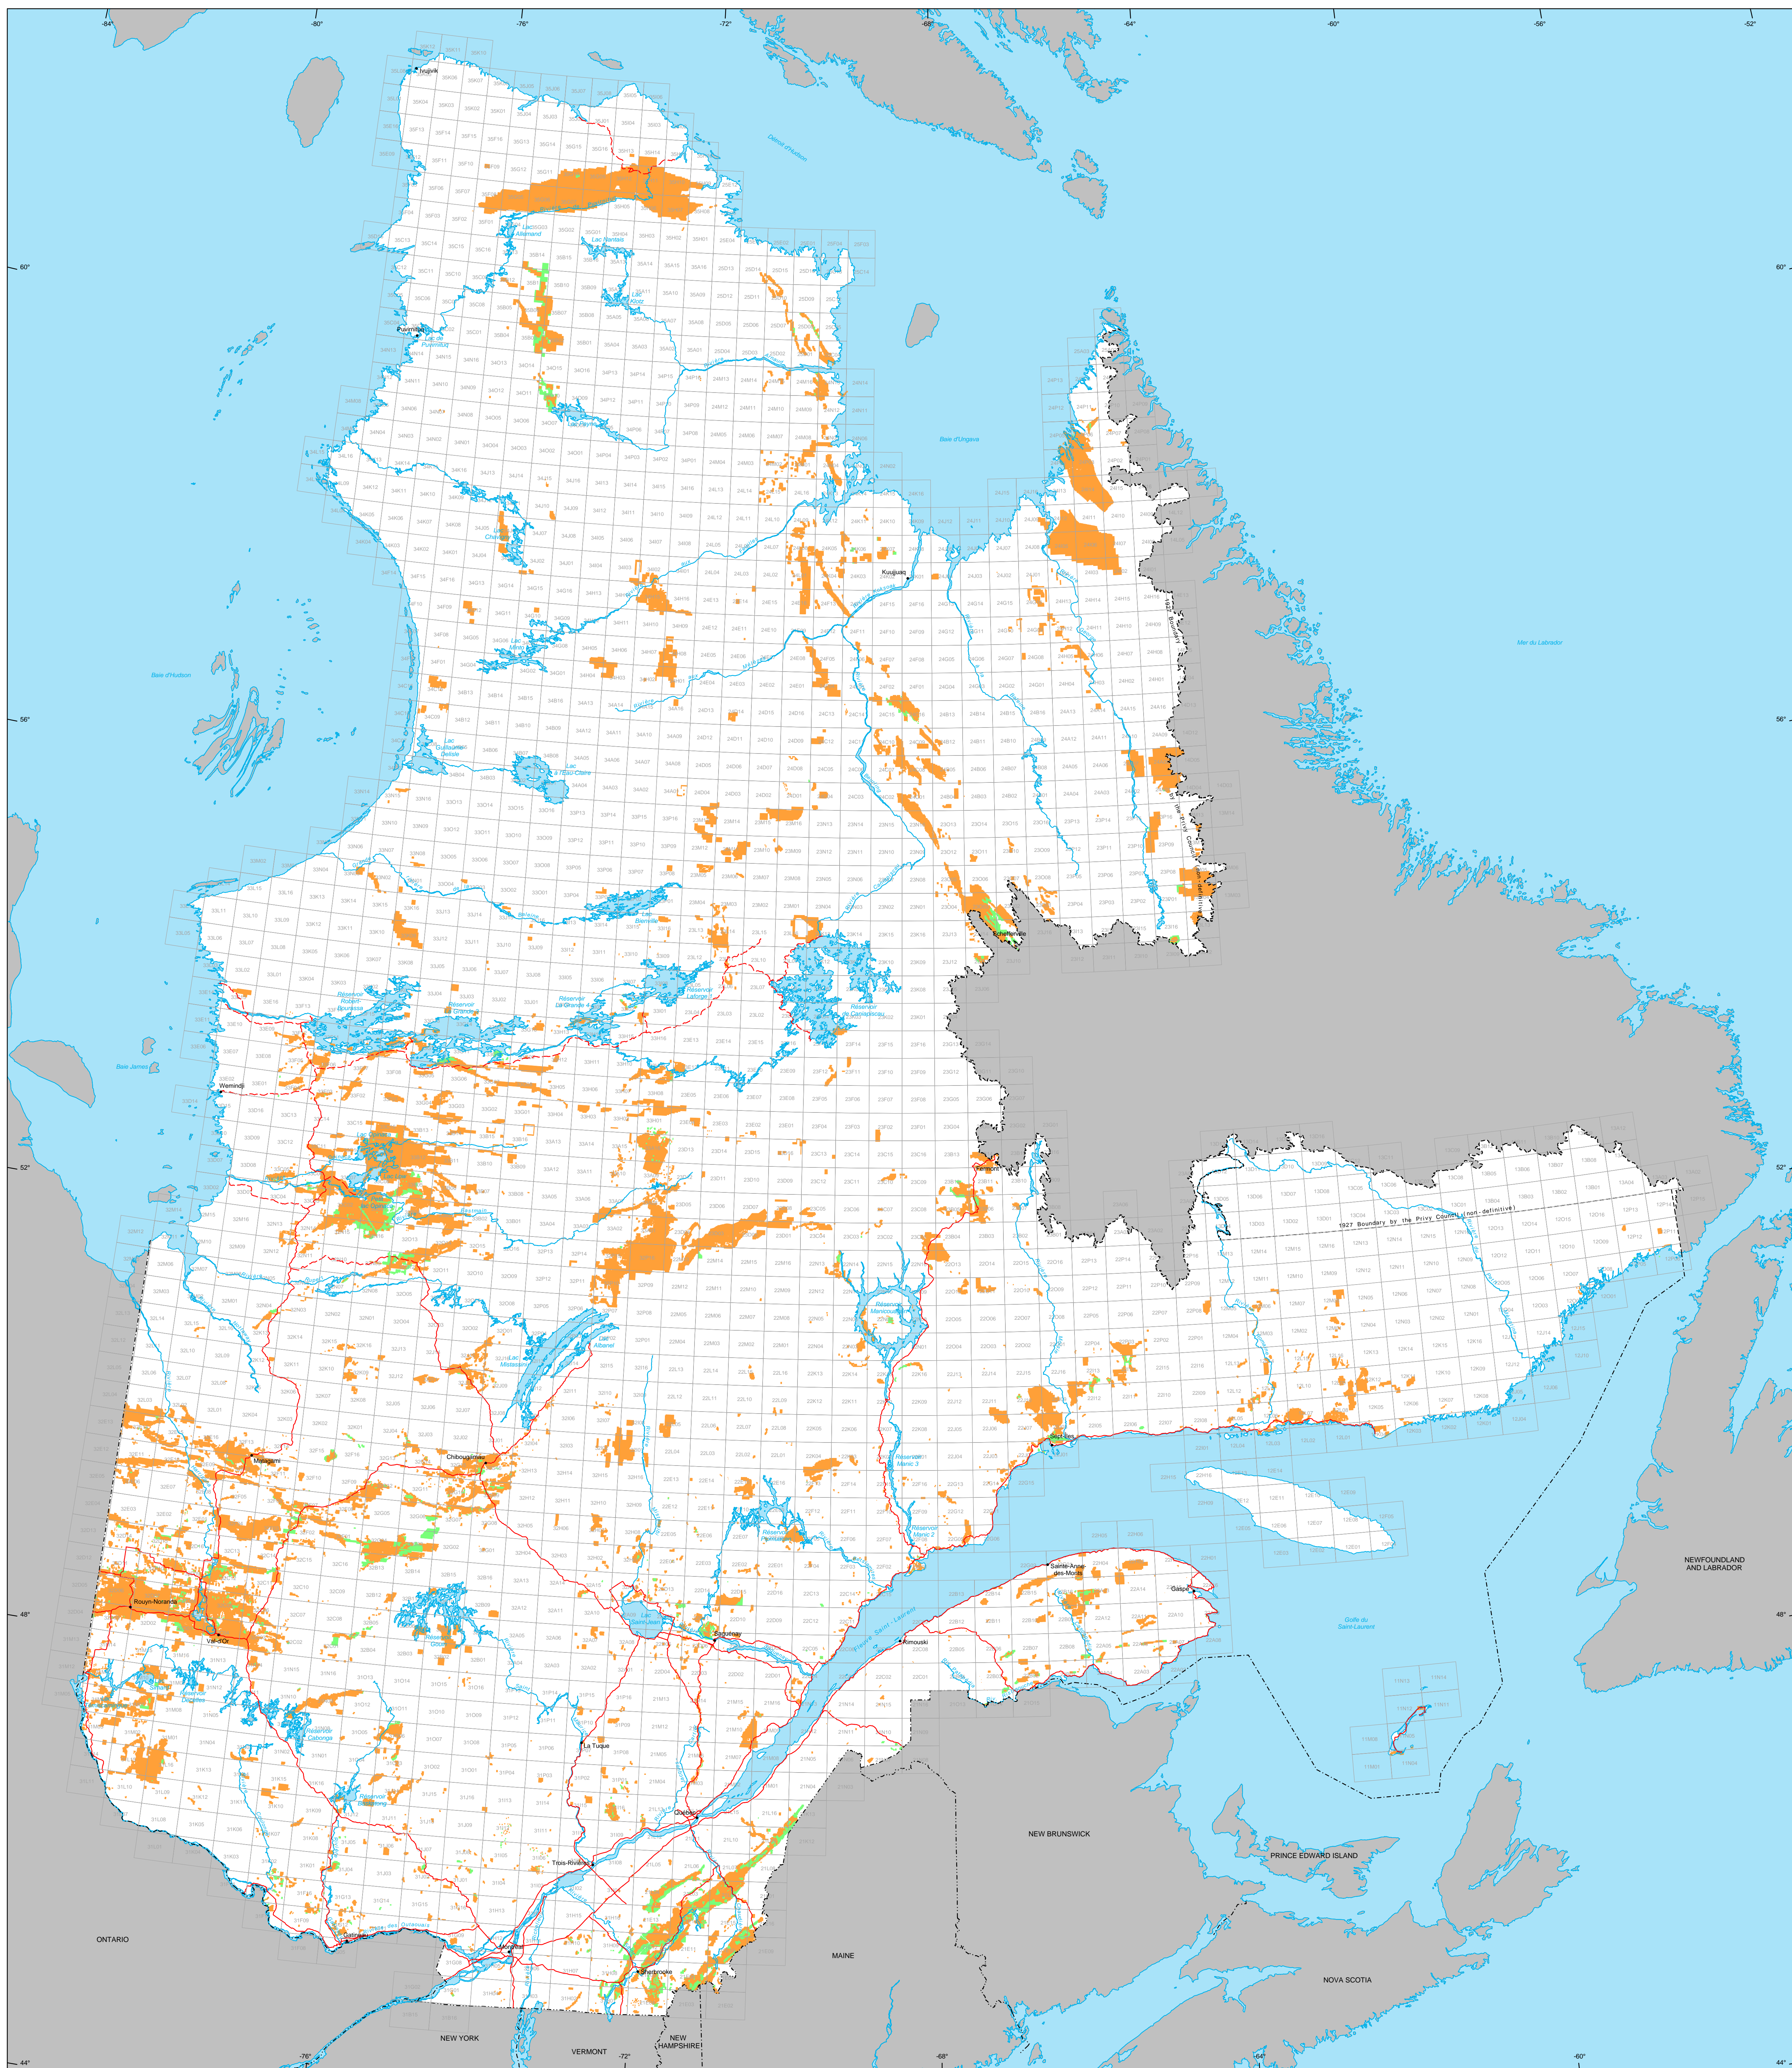

Mining Titles in Québec

Mining Titles
■ Active
Number: 226 940 sites
Area: 10 183 902 ha
■ Pending
Number: 12 459 sites
Area: 573 989 ha

Border
- - - International
- - - Interstate
- - - Québec - Newfoundland and Labrador
(This border is not definitive.)
Road Network
- - - Road
- - - Unpaved Road
Hydrography
■ Lake
— River

● Populated Place
 Other Jurisdiction
 1:50 000 NTS Sheets Limits

Area of the Province of Québec: 166 744 100 ha

© Gouvernement du Québec, May 5, 2010