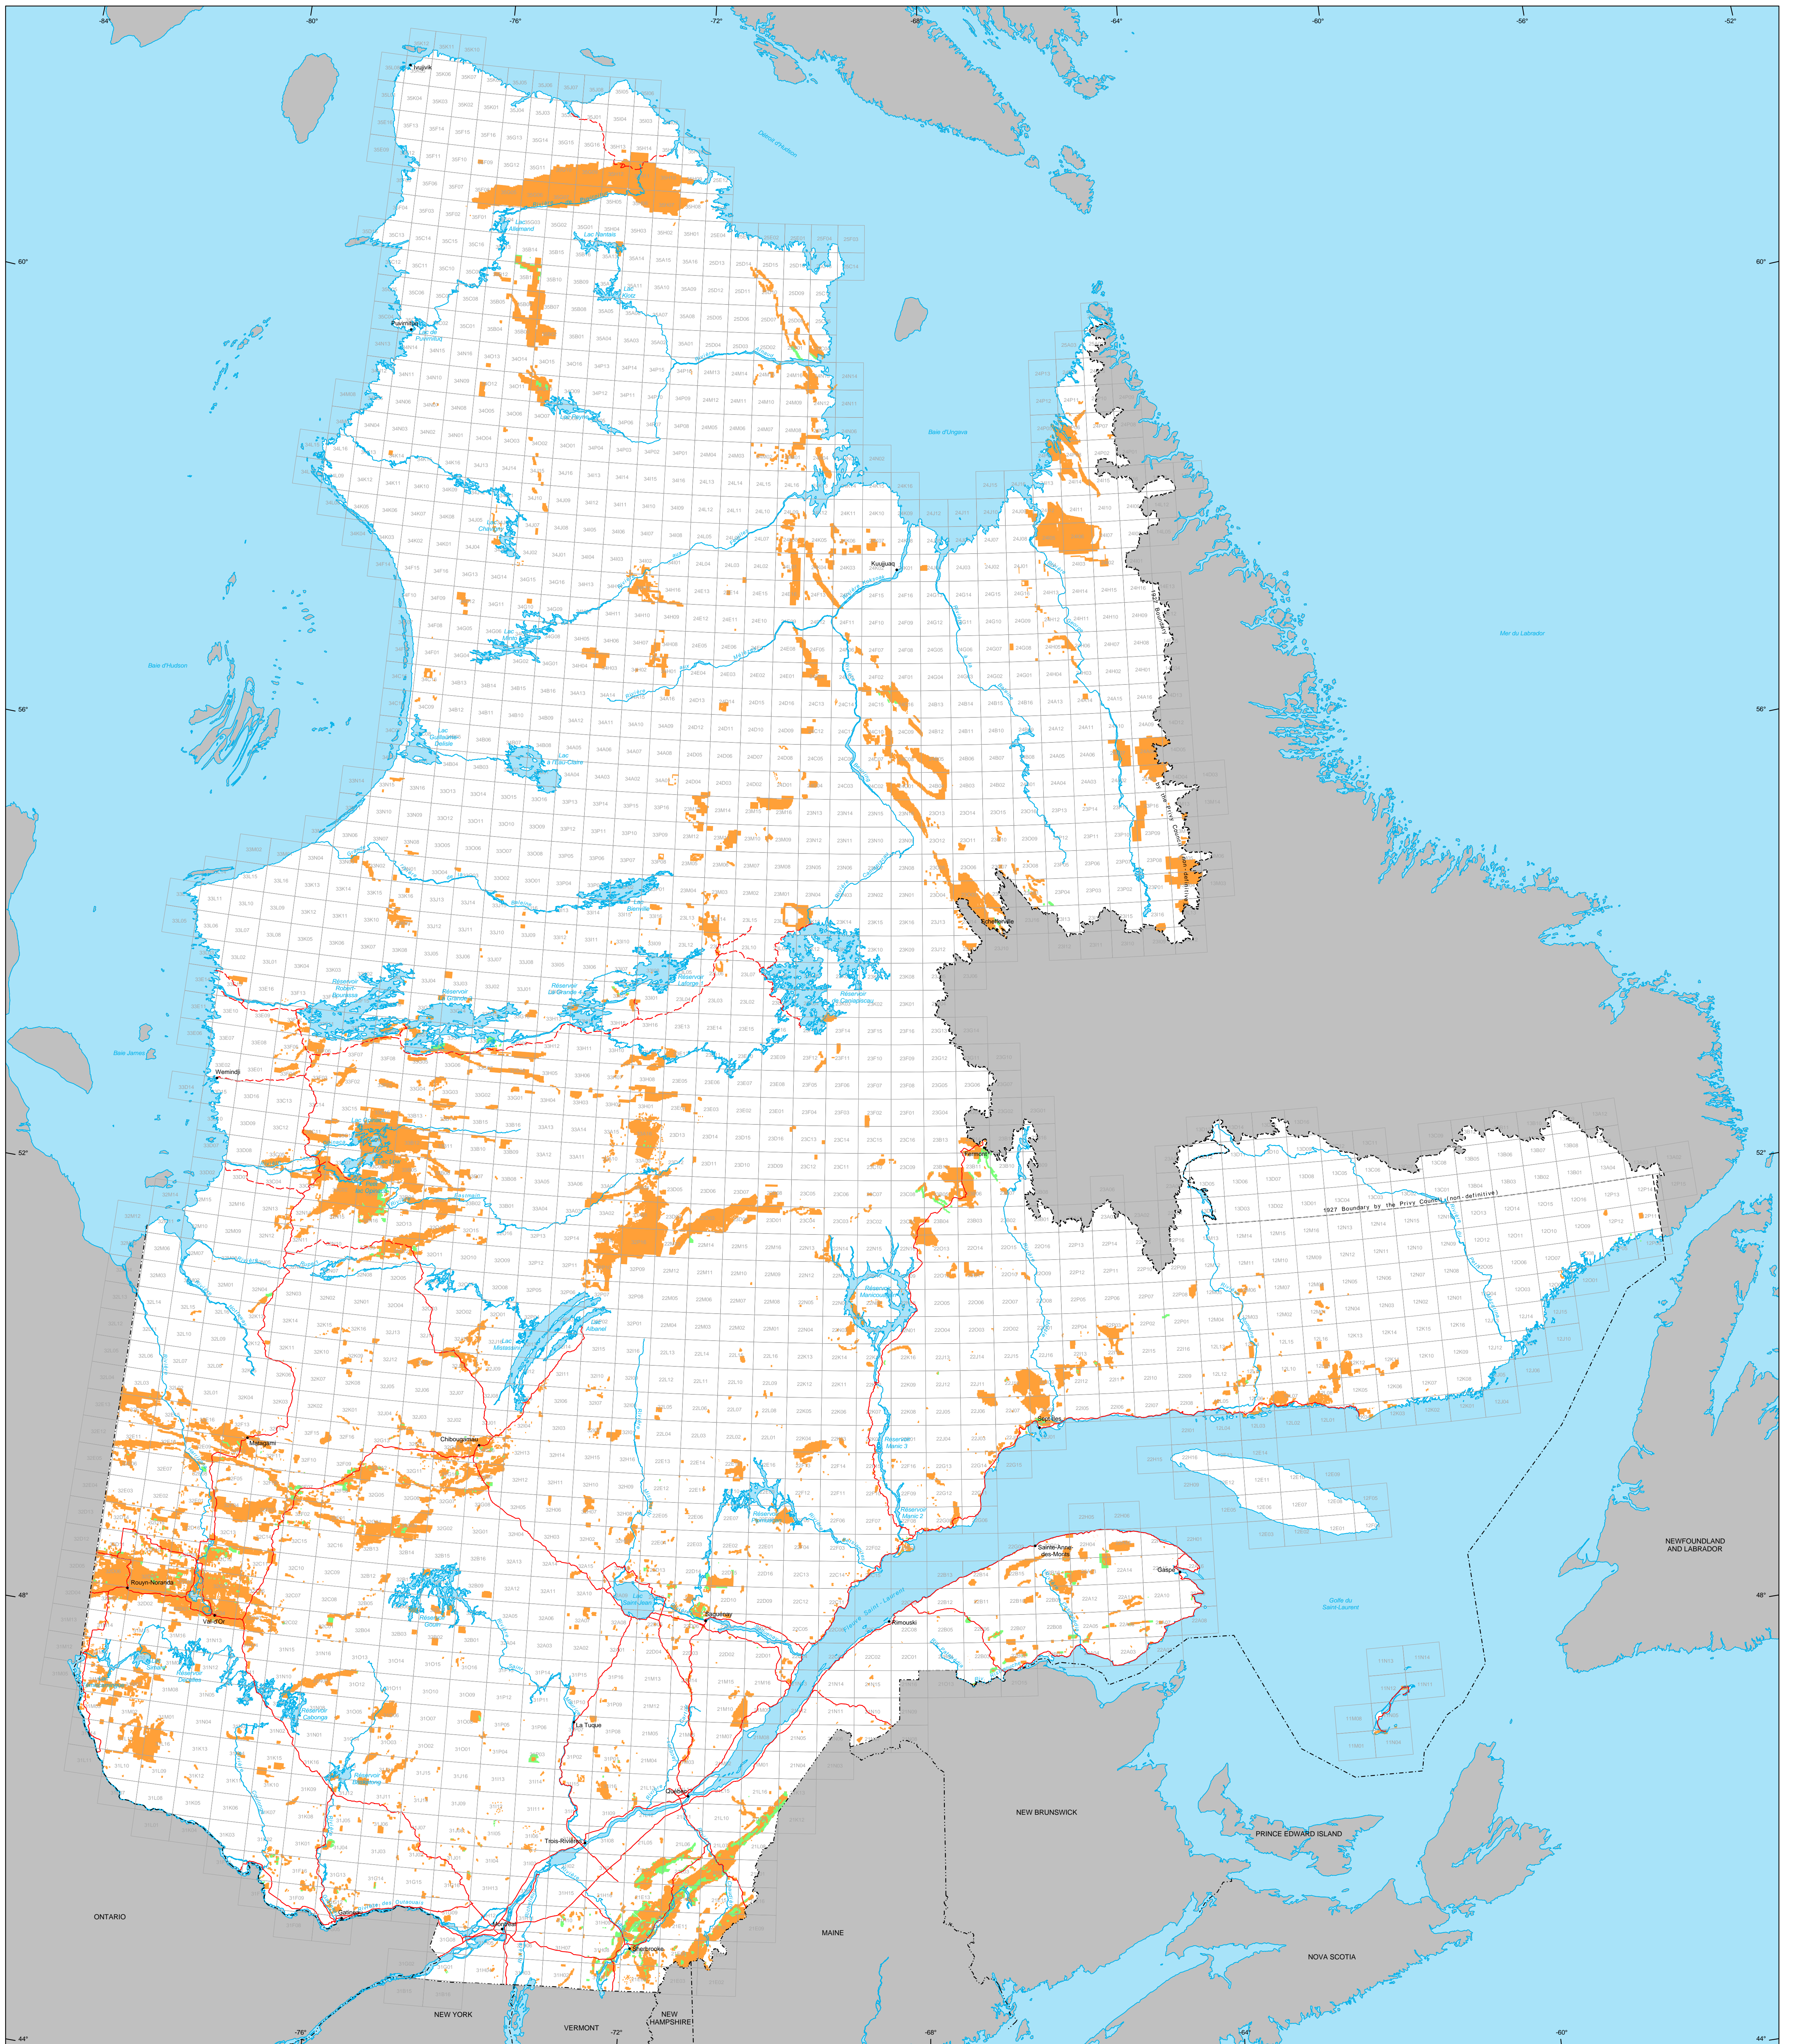

Mining Titles in Québec

Mining Titles

- Active
  Number: 222 464 titles
  Area: 9 982 659 ha
- Pending
  Number: 7 129 titles
  Area: 307 758 ha

Border

- International
- Interprovincial, Interstate
- Québec - Newfoundland and Labrador (This border is not definitive.)

Road Network

- Road
- Unpaved Road

Hydrography

- Lake
- River

Populated Place

Other Jurisdiction

1:50 000 NTS Sheets Limits

Area of the Province of Québec: 166 744 100 ha

Sources

Data	Organization	Year
Mining	MIRNF	2010
Cartographic Reference	MIRNF	2010

1:2 500 000

0 50 100 150 km

© Gouvernement du Québec, June 21, 2010