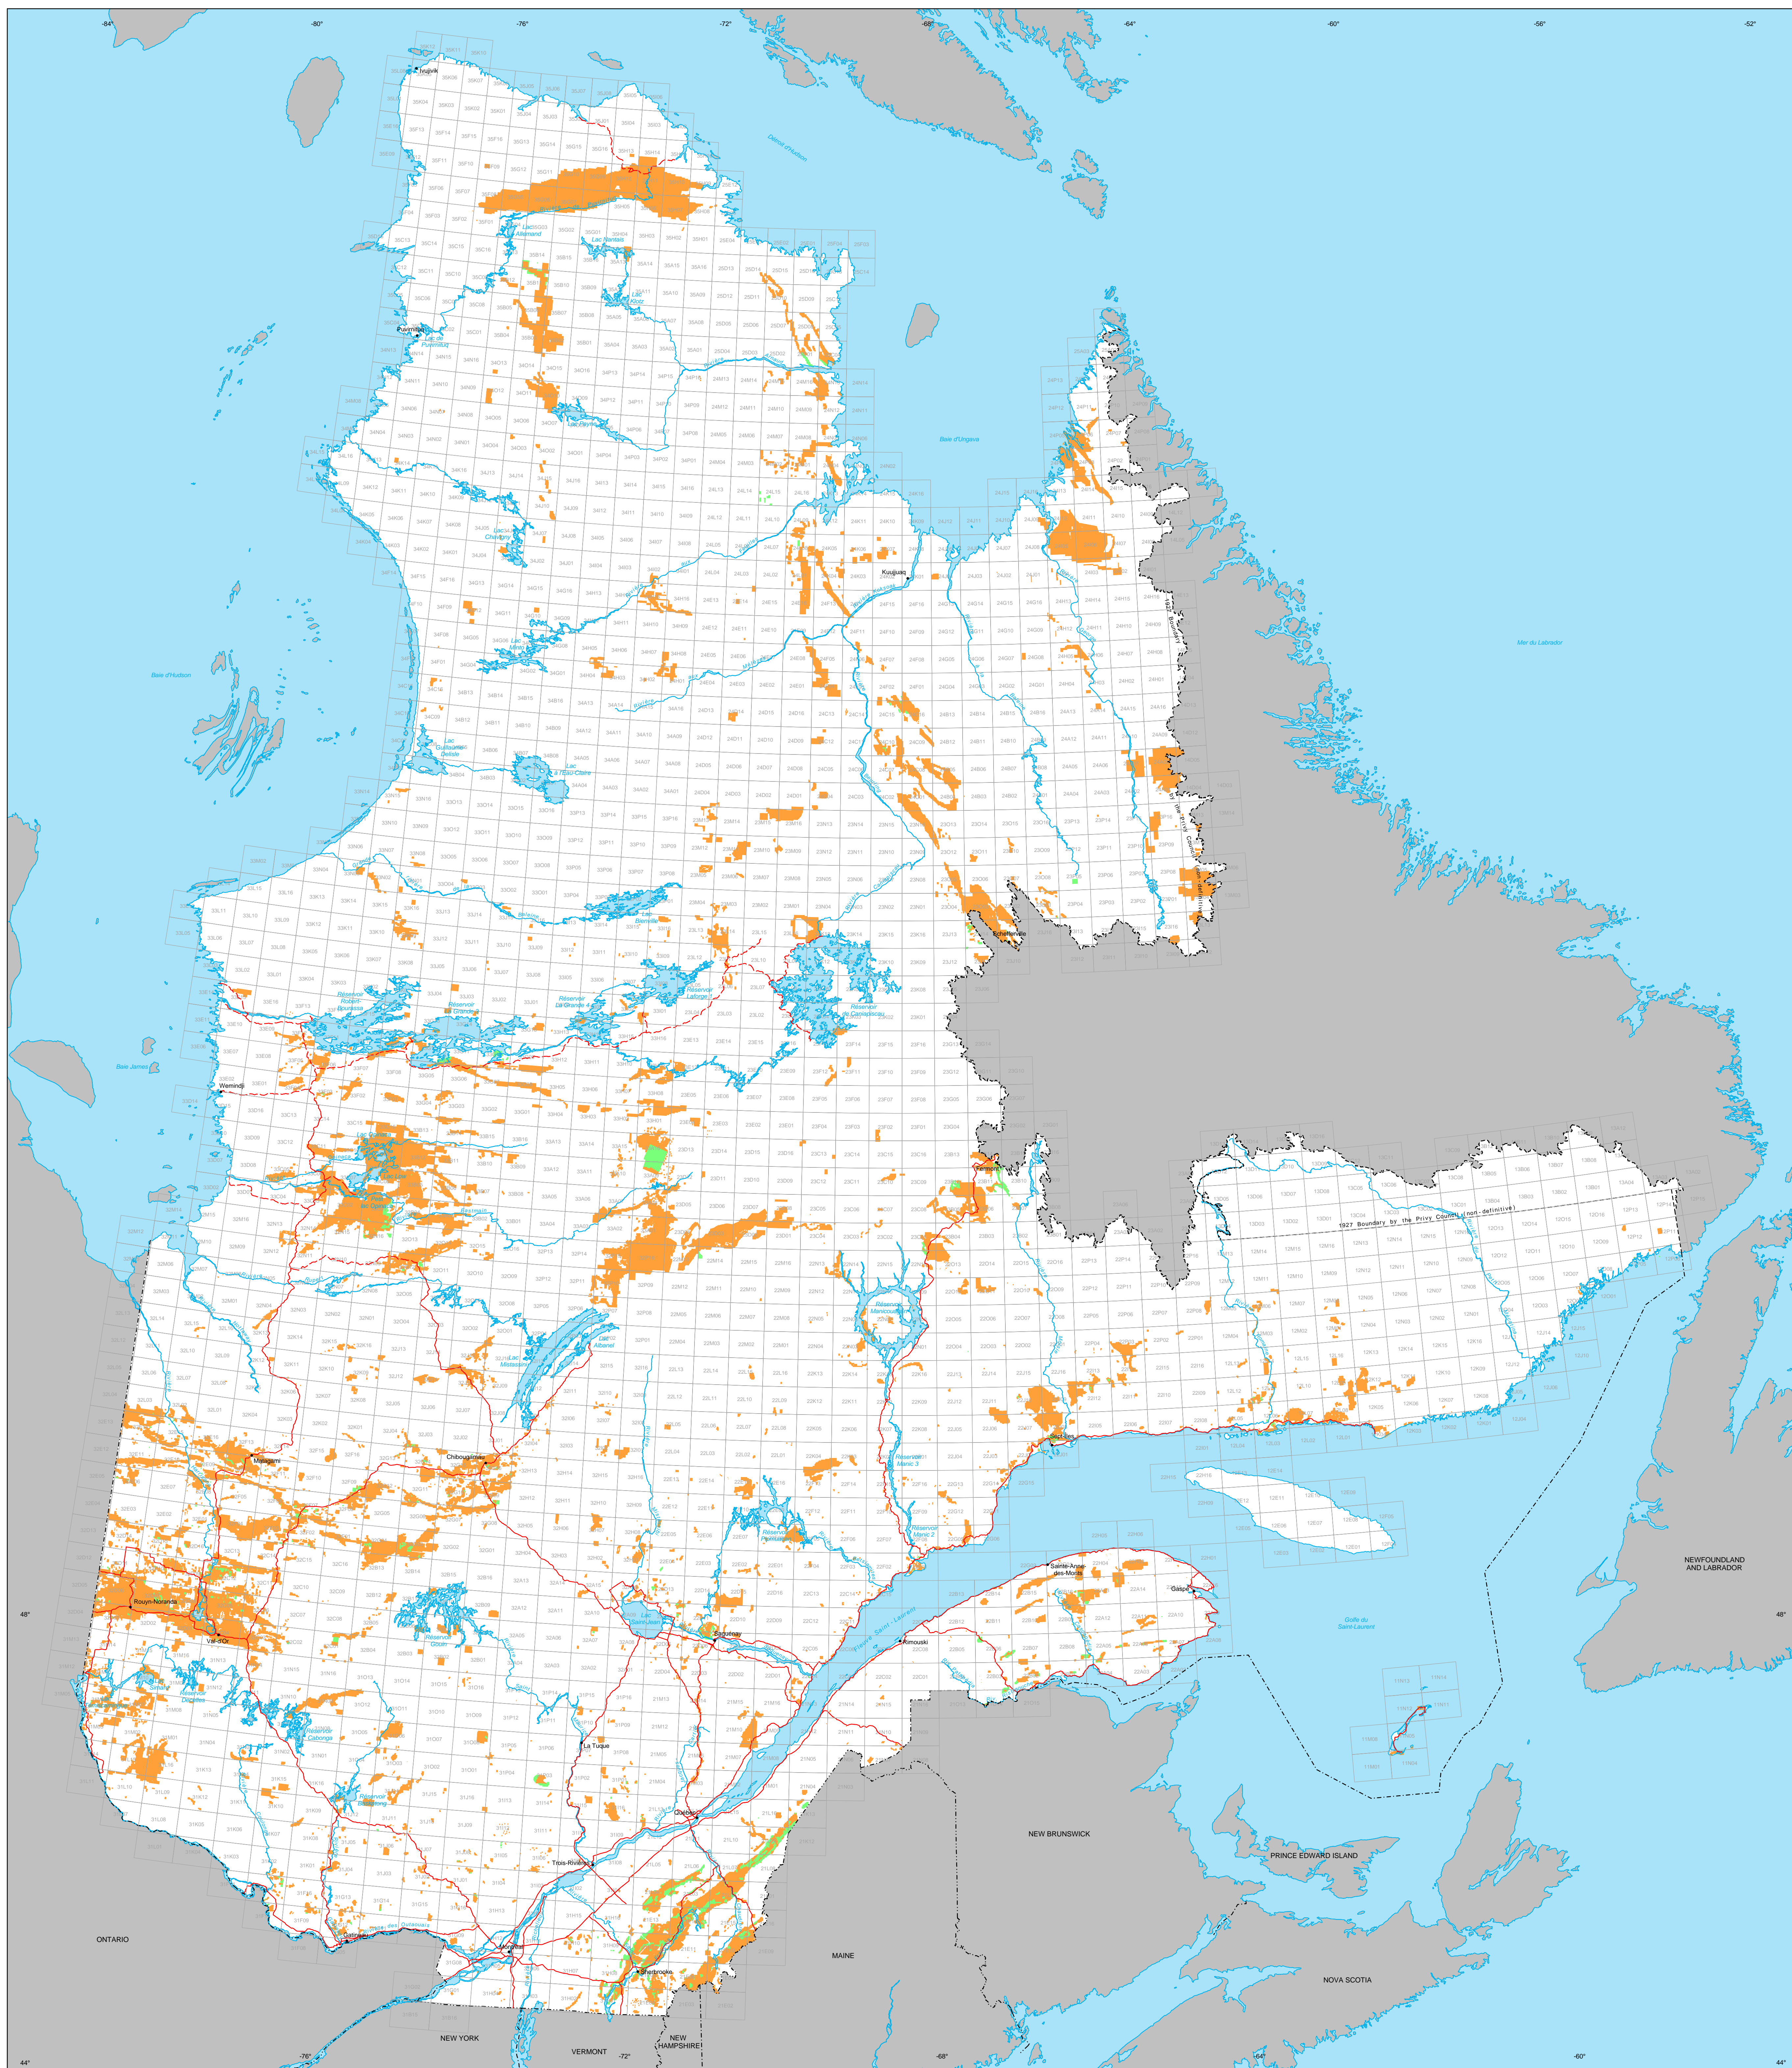

Mining Titles in Québec

Mining Titles
■ Active
Number : 219 947 sites
Area : 9 870 247 ha
■ Pending
Number : 7 359 sites
Area : 308 812 ha

Border
- - - International
- - - Interprovincial, Interstate
- - - Québec - Newfoundland and Labrador
(This border is not definitive.)
Road Network
- - - Road
- - - Unpaved Road
Hydrography
■ Lake
— River

● Populated Place
 Other Jurisdiction
 1:50 000 NTS Sheets Limits

Area of the Province of Québec : 166 744 100 ha

Sources

Data	Organization	Year
Mining	MIRNF	2010
Cartographic Reference (BDAT 1M, BDCA 2M)	MIRNF	2010

1:2 500 000

© Gouvernement du Québec, July 19, 2010