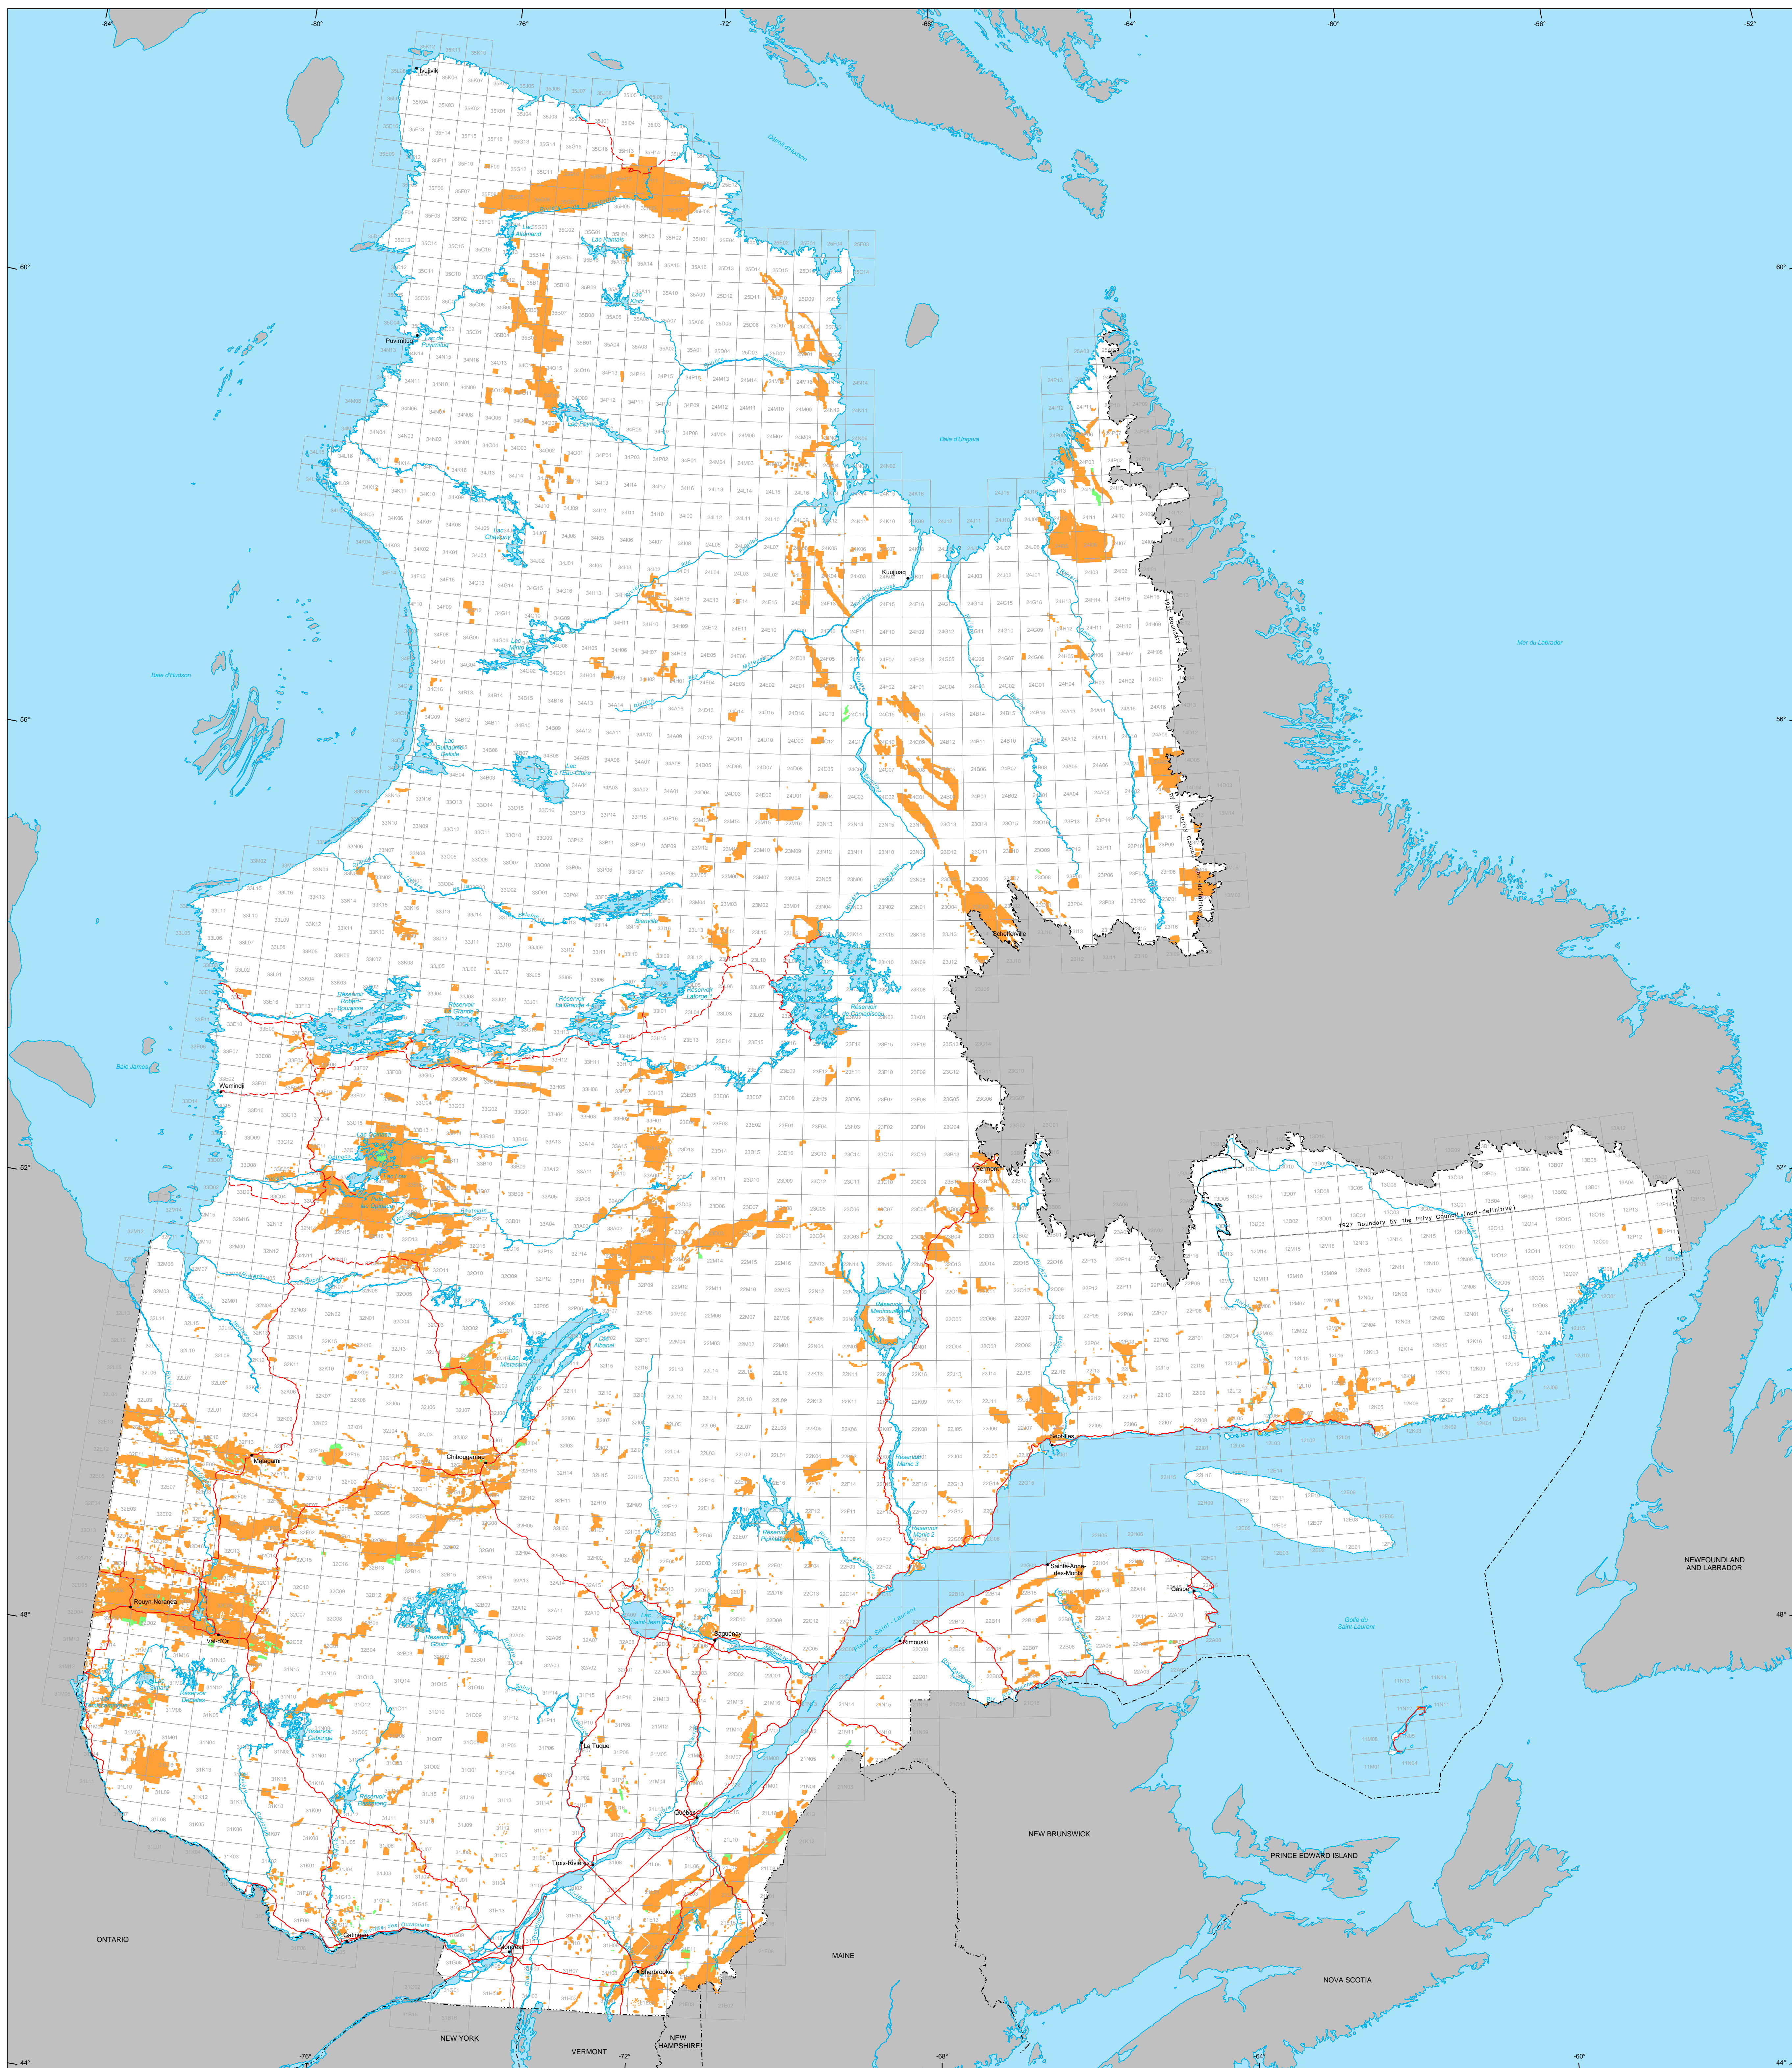

Mining Titles in Québec

Mining Titles

- Active
  Number: 229 876 titles
  Area: 10 300 641 ha
- Pending
  Number: 2 935 titles
  Area: 117 845 ha

Border

- International
- Interprovincial, Interstate
- Québec - Newfoundland and Labrador (This border is not definitive.)

Road Network

- Road
- Unpaved Road

Hydrography

- Lake
- River

Populated Place

- Other Jurisdiction

1:50 000 NTS Sheets Limits

Area of the Province of Québec: 166 744 100 ha

0 50 100 150 km

Sources

Data	Organization	Year
Mining	MIRNF	2010
Cartographic Reference (SICOA TM, BOCA 0M)	MIRNF	2010

© Gouvernement du Québec, November 19, 2010