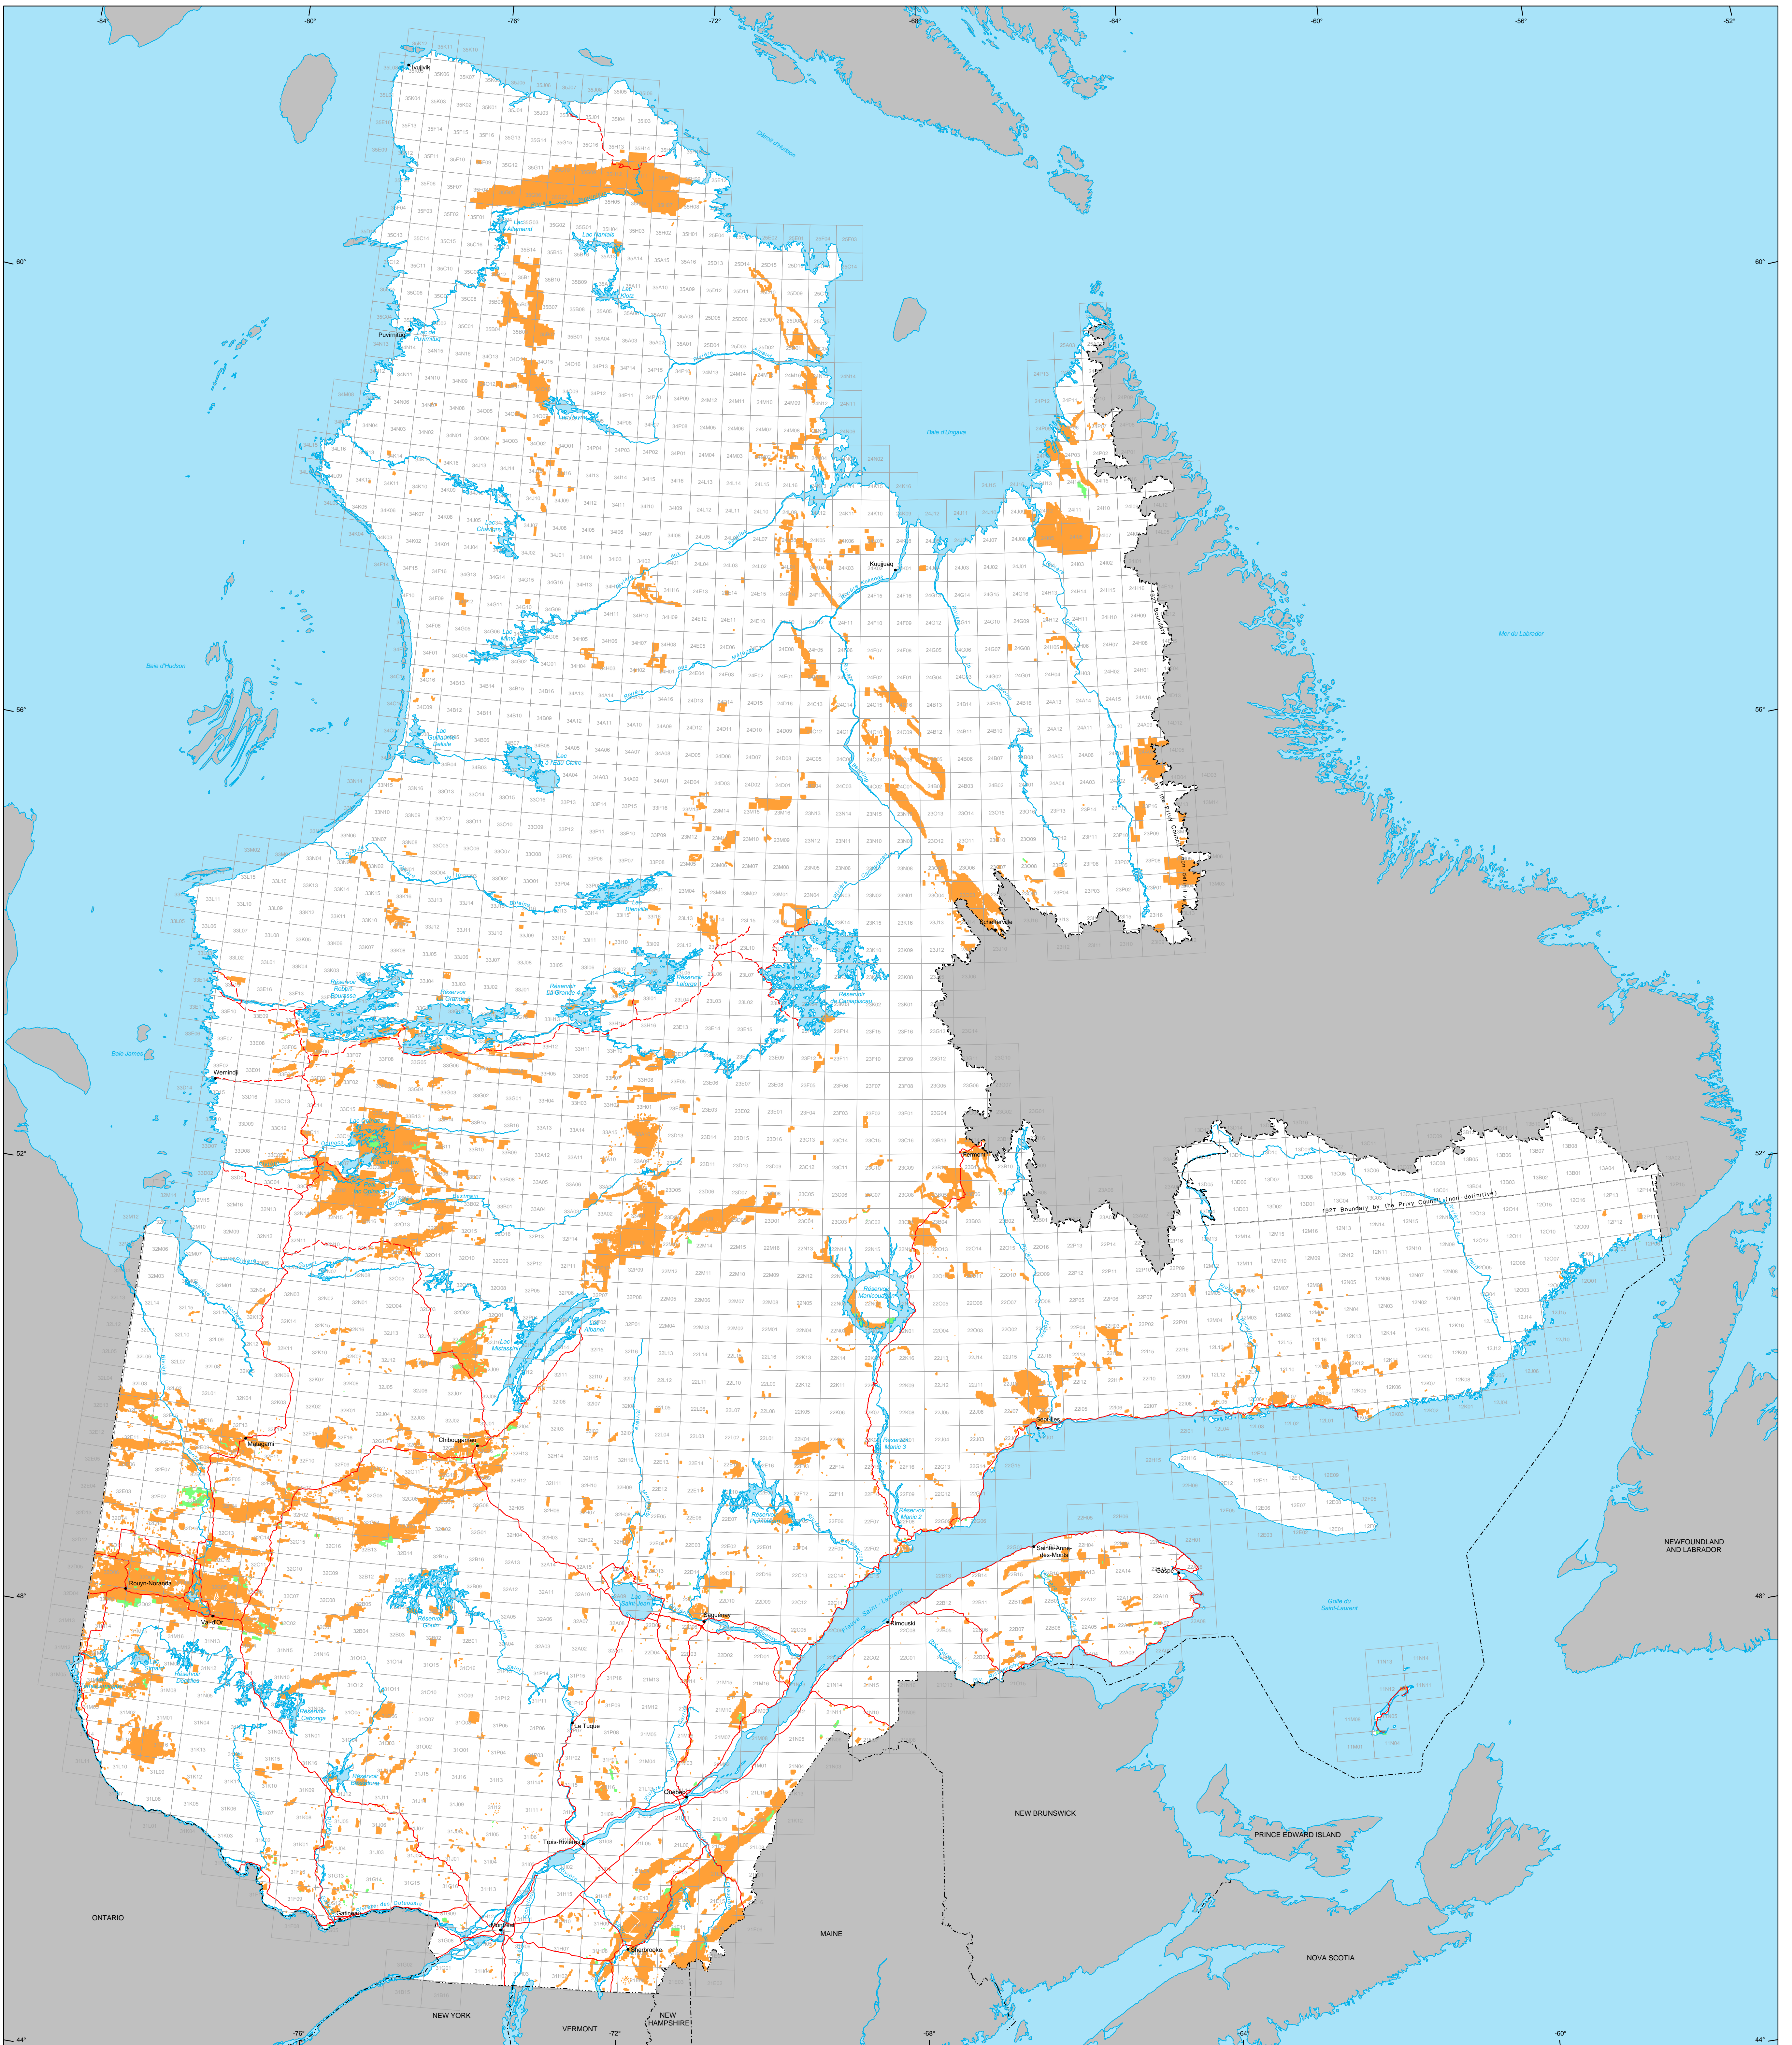

Mining Titles in Québec

Mining Titles

- Active
  Number: 230 127 titles
  Area: 10 313 360 ha
- Pending
  Number: 3 503 titles
  Area: 146 051 ha

Border

- International
- Interprovincial, Interstate
- Québec - Newfoundland and Labrador (This border is not definitive.)

Road Network

- Road
- Unpaved Road

Hydrography

- Lake
- River

Populated Place

- Other Jurisdiction

1:50 000 NTS Sheets Limits

Area of the Province of Québec: 166 744 100 ha

Sources

Data	Organization	Year
Mining	MIRNF	2010
Cartographic Reference (SICOA 1M, BOCA 0M)	MIRNF	2010

© Gouvernement du Québec, November 22, 2010