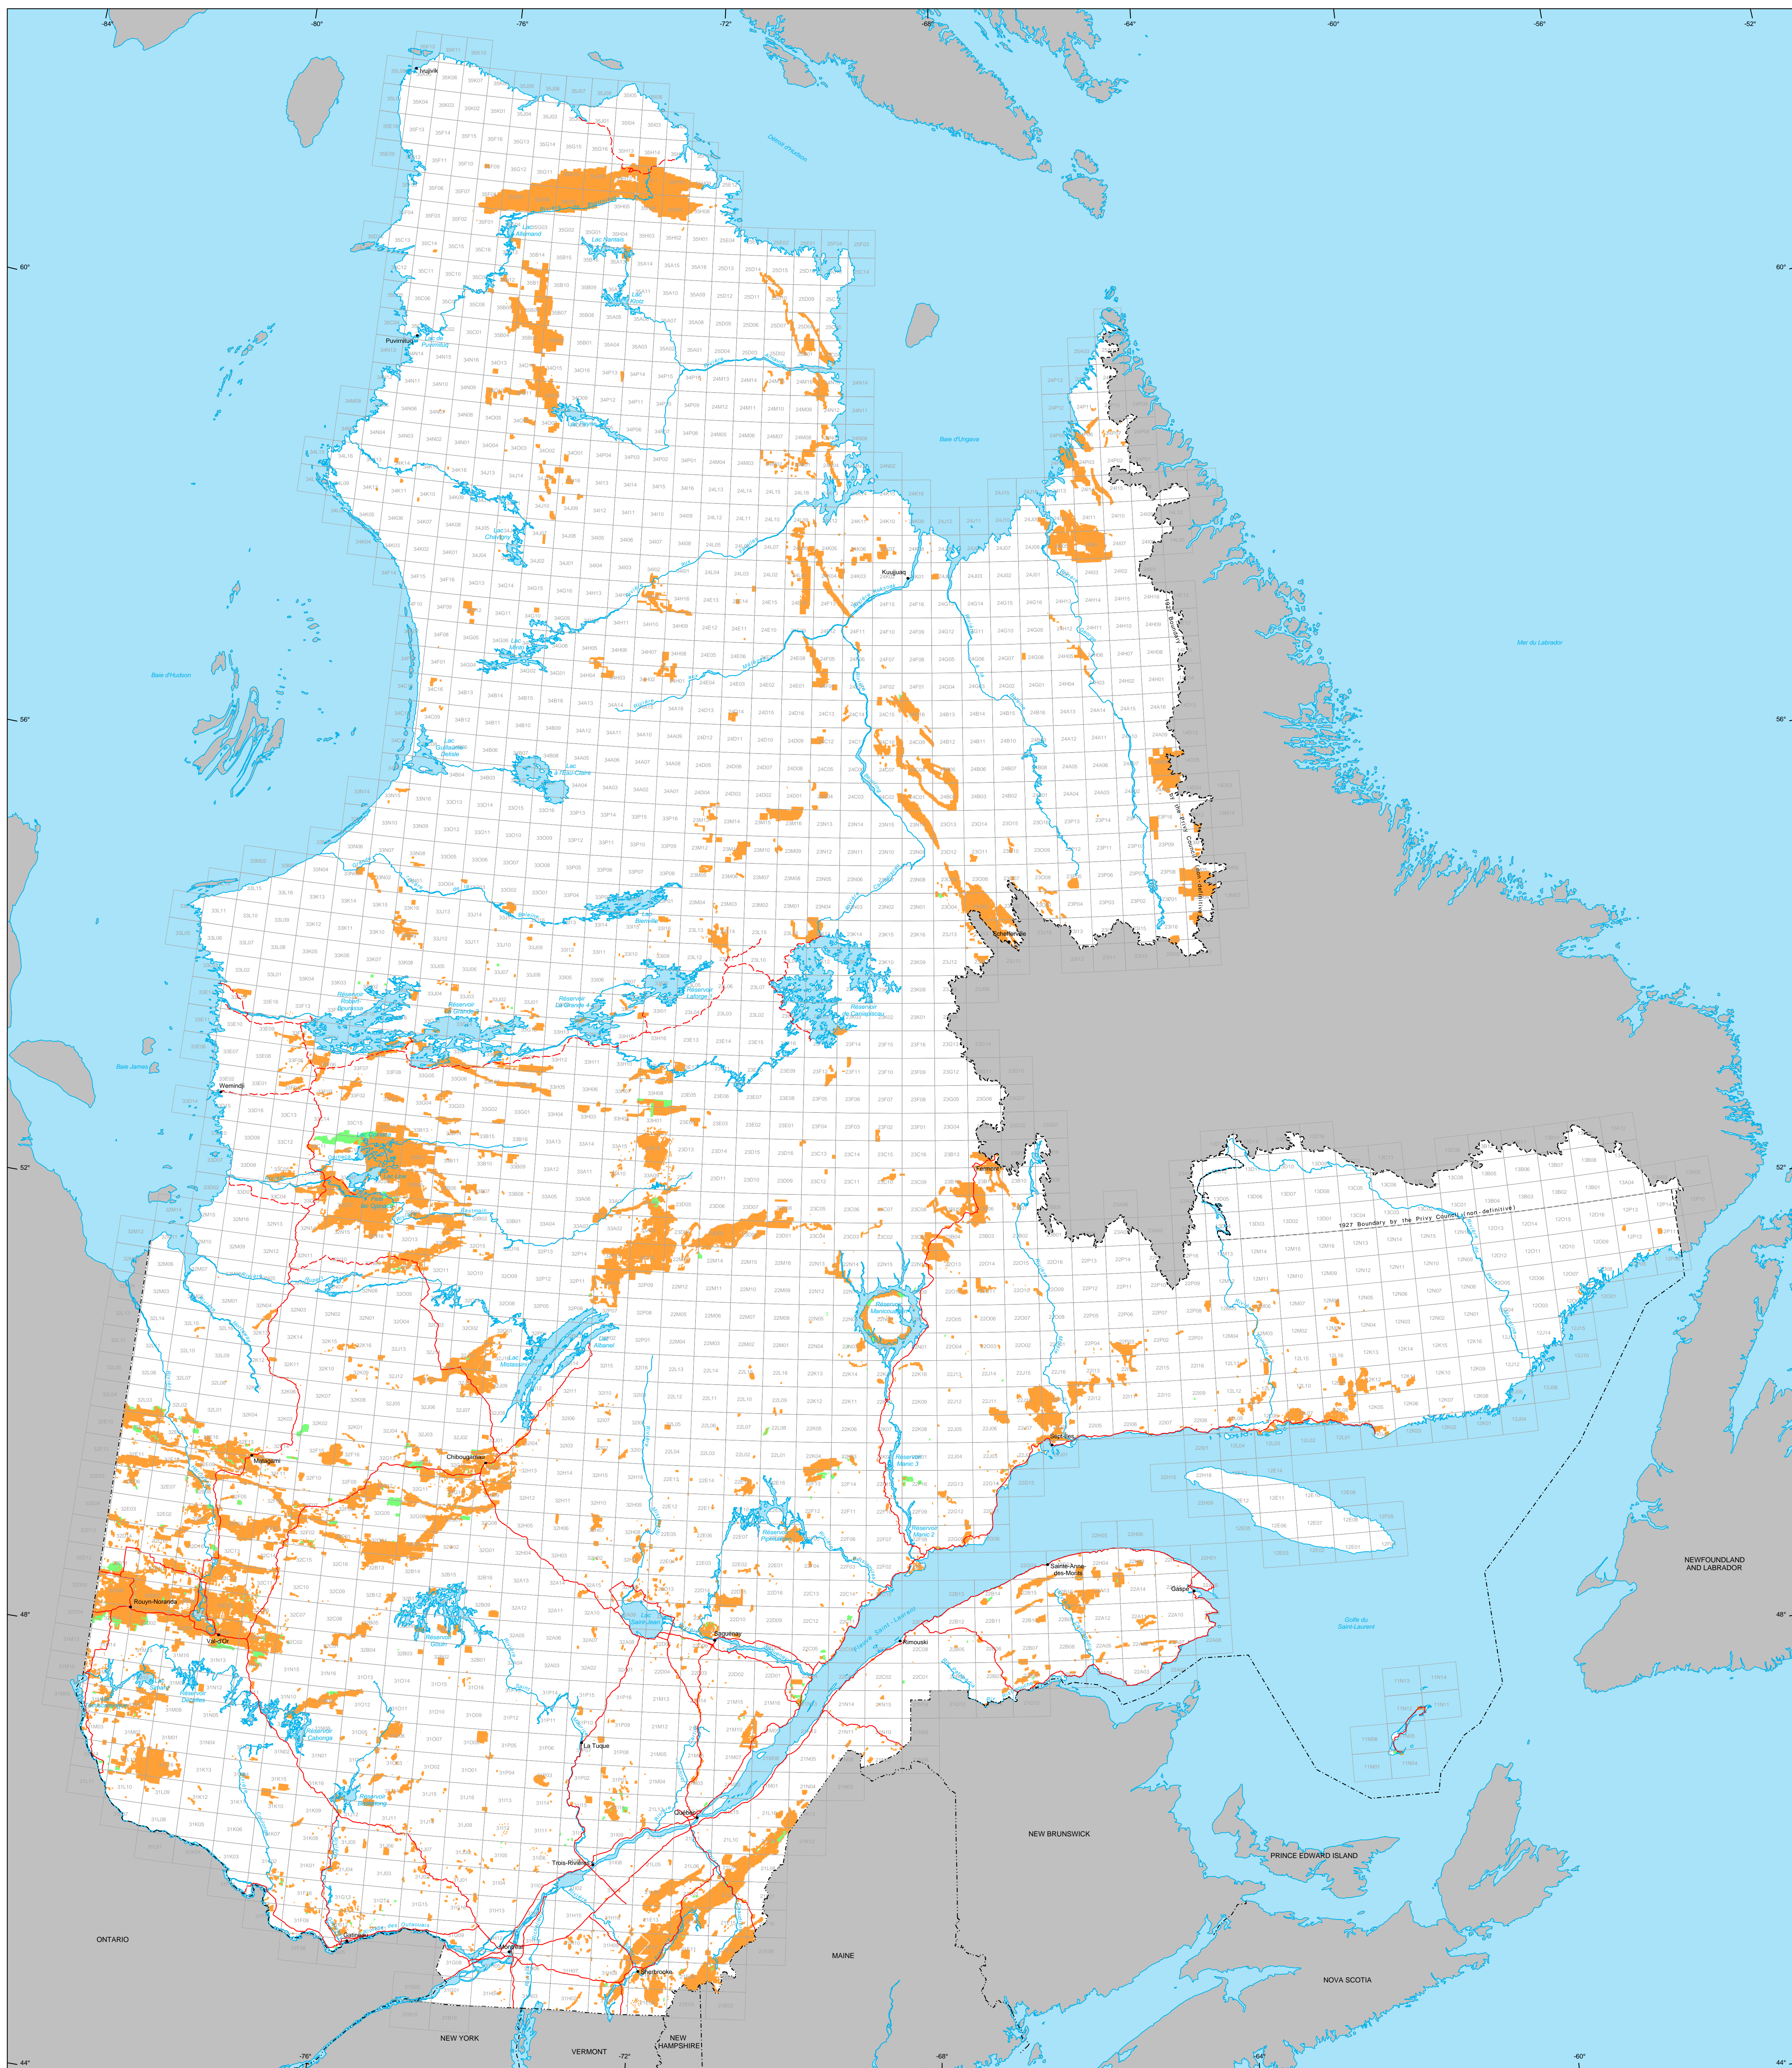

Mining Titles in Québec

Mining Titles

- Active
  Number: 230 929 titles
  Area: 10 355 362 ha
- Pending
  Number: 4 974 titles
  Area: 233 273 ha

Border

- International
- Interprovincial, Interstate
- Québec - Newfoundland and Labrador (This border is not definitive.)

Road Network

- Road
- Unpaved Road

Hydrography

- Lake
- River

Populated Place

- Other Jurisdiction

1:50 000 NTS Sheets Limits

Area of the Province of Québec: 166 744 100 ha

Sources

Data	Organization	Year
Mining	MIRNF	2010
Cartographic Reference (SICOA TM, BOCA 0M)	MIRNF	2010

0 50 100 150 km

© Gouvernement du Québec, December 22, 2010

Ressources naturelles et Faune Québec