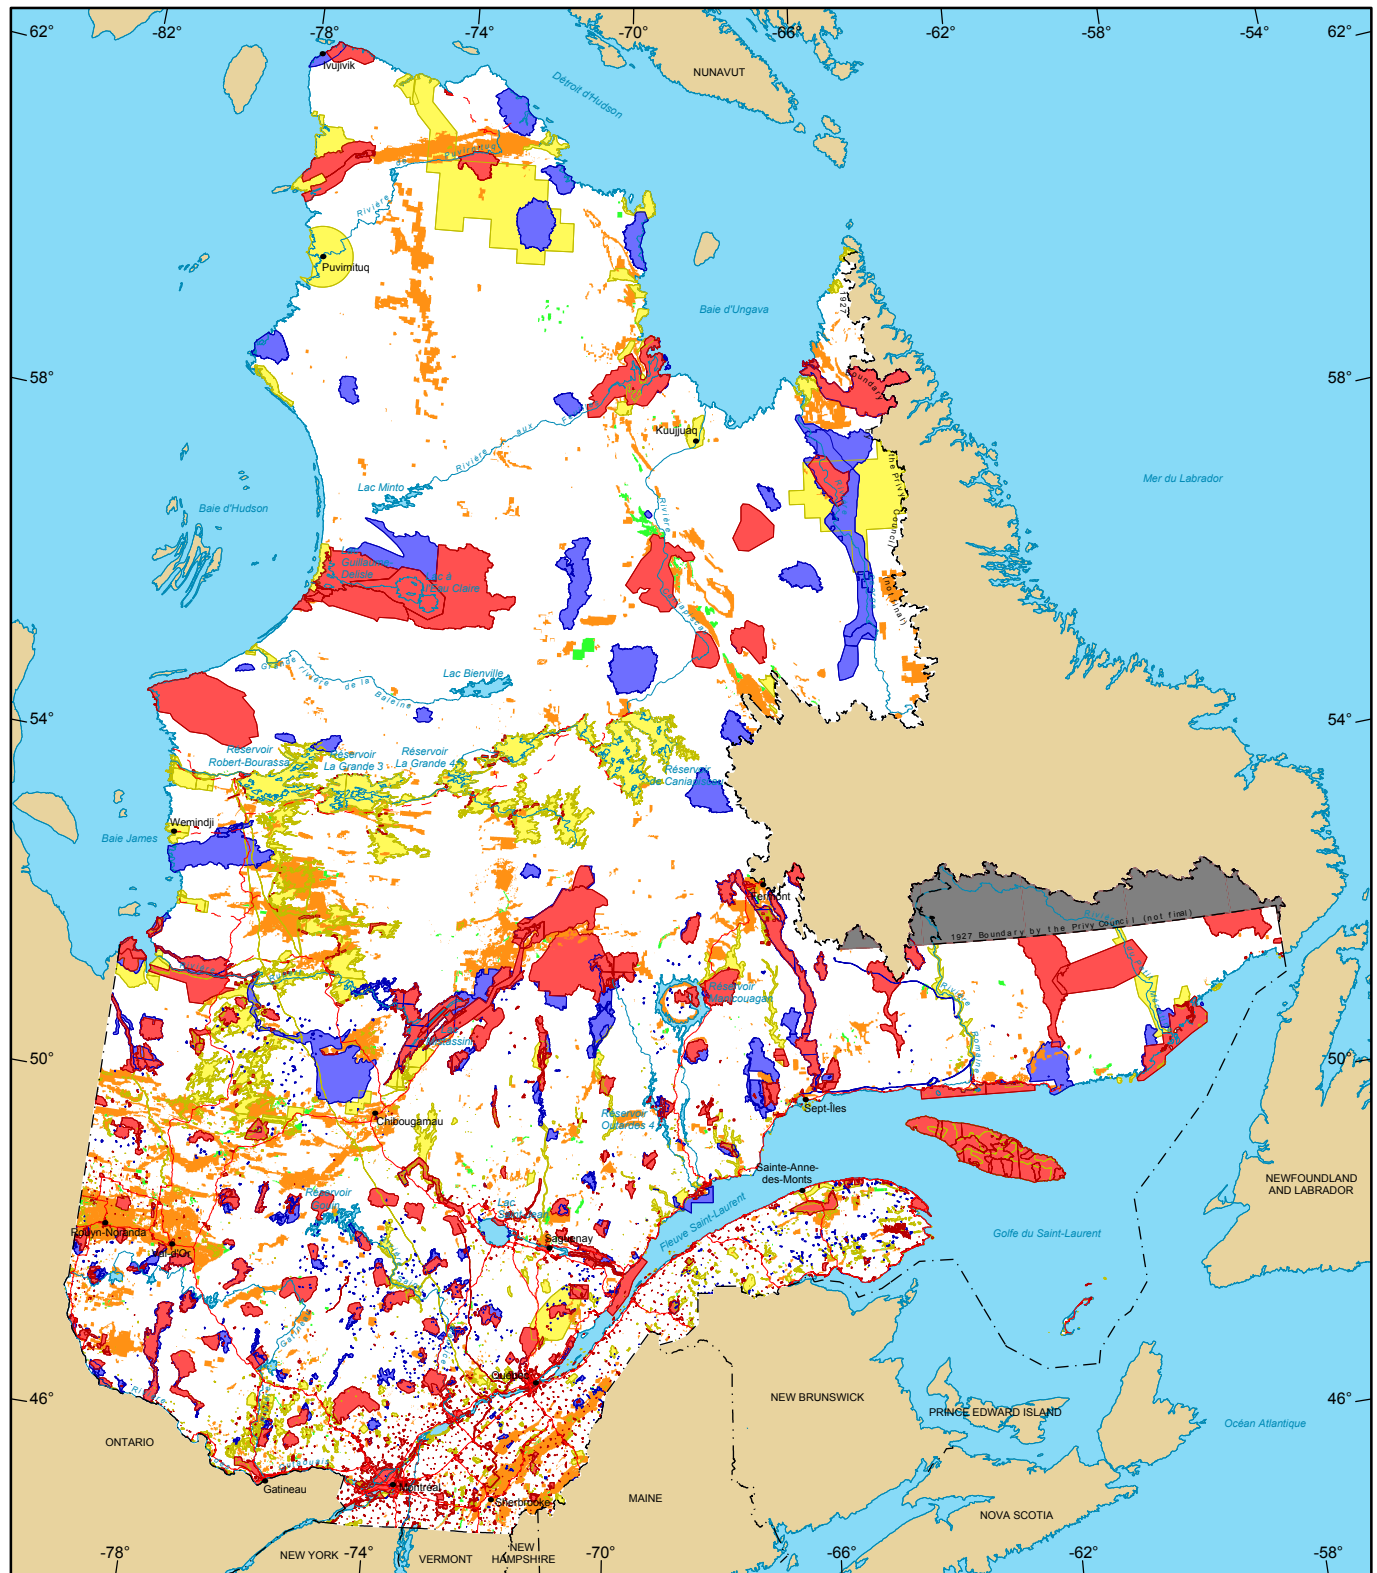

Mining Restrictions in Québec

Mining Restrictions

- Major Exploration Prohibited
15 713 454 ha
- Major Land Suspended Temporarily
9 445 052 ha
- Major Withdrawal from Staking Order in Council
2 897 400 ha

- Minor Exploration Under Specific Conditions
10 014 356 ha

Mining Titles

- Active
Number : 235 175
Area : 10 740 633 ha
- Pending
Number : 13 707
Area : 614 247 ha

Metadata

Coordinate System
Conic Conformal Lambert with two standard parallels (46° and 60°)

Sources

Mining data, MRNF, 2011
Cartographic Reference, MRNF, 2011 (BDGA 1M, BDGA 5M)

Note : The areas calculated represent the sum of the surface area of each individual mining restriction. The calculation does not take into consideration the possible overlapping of some areas.