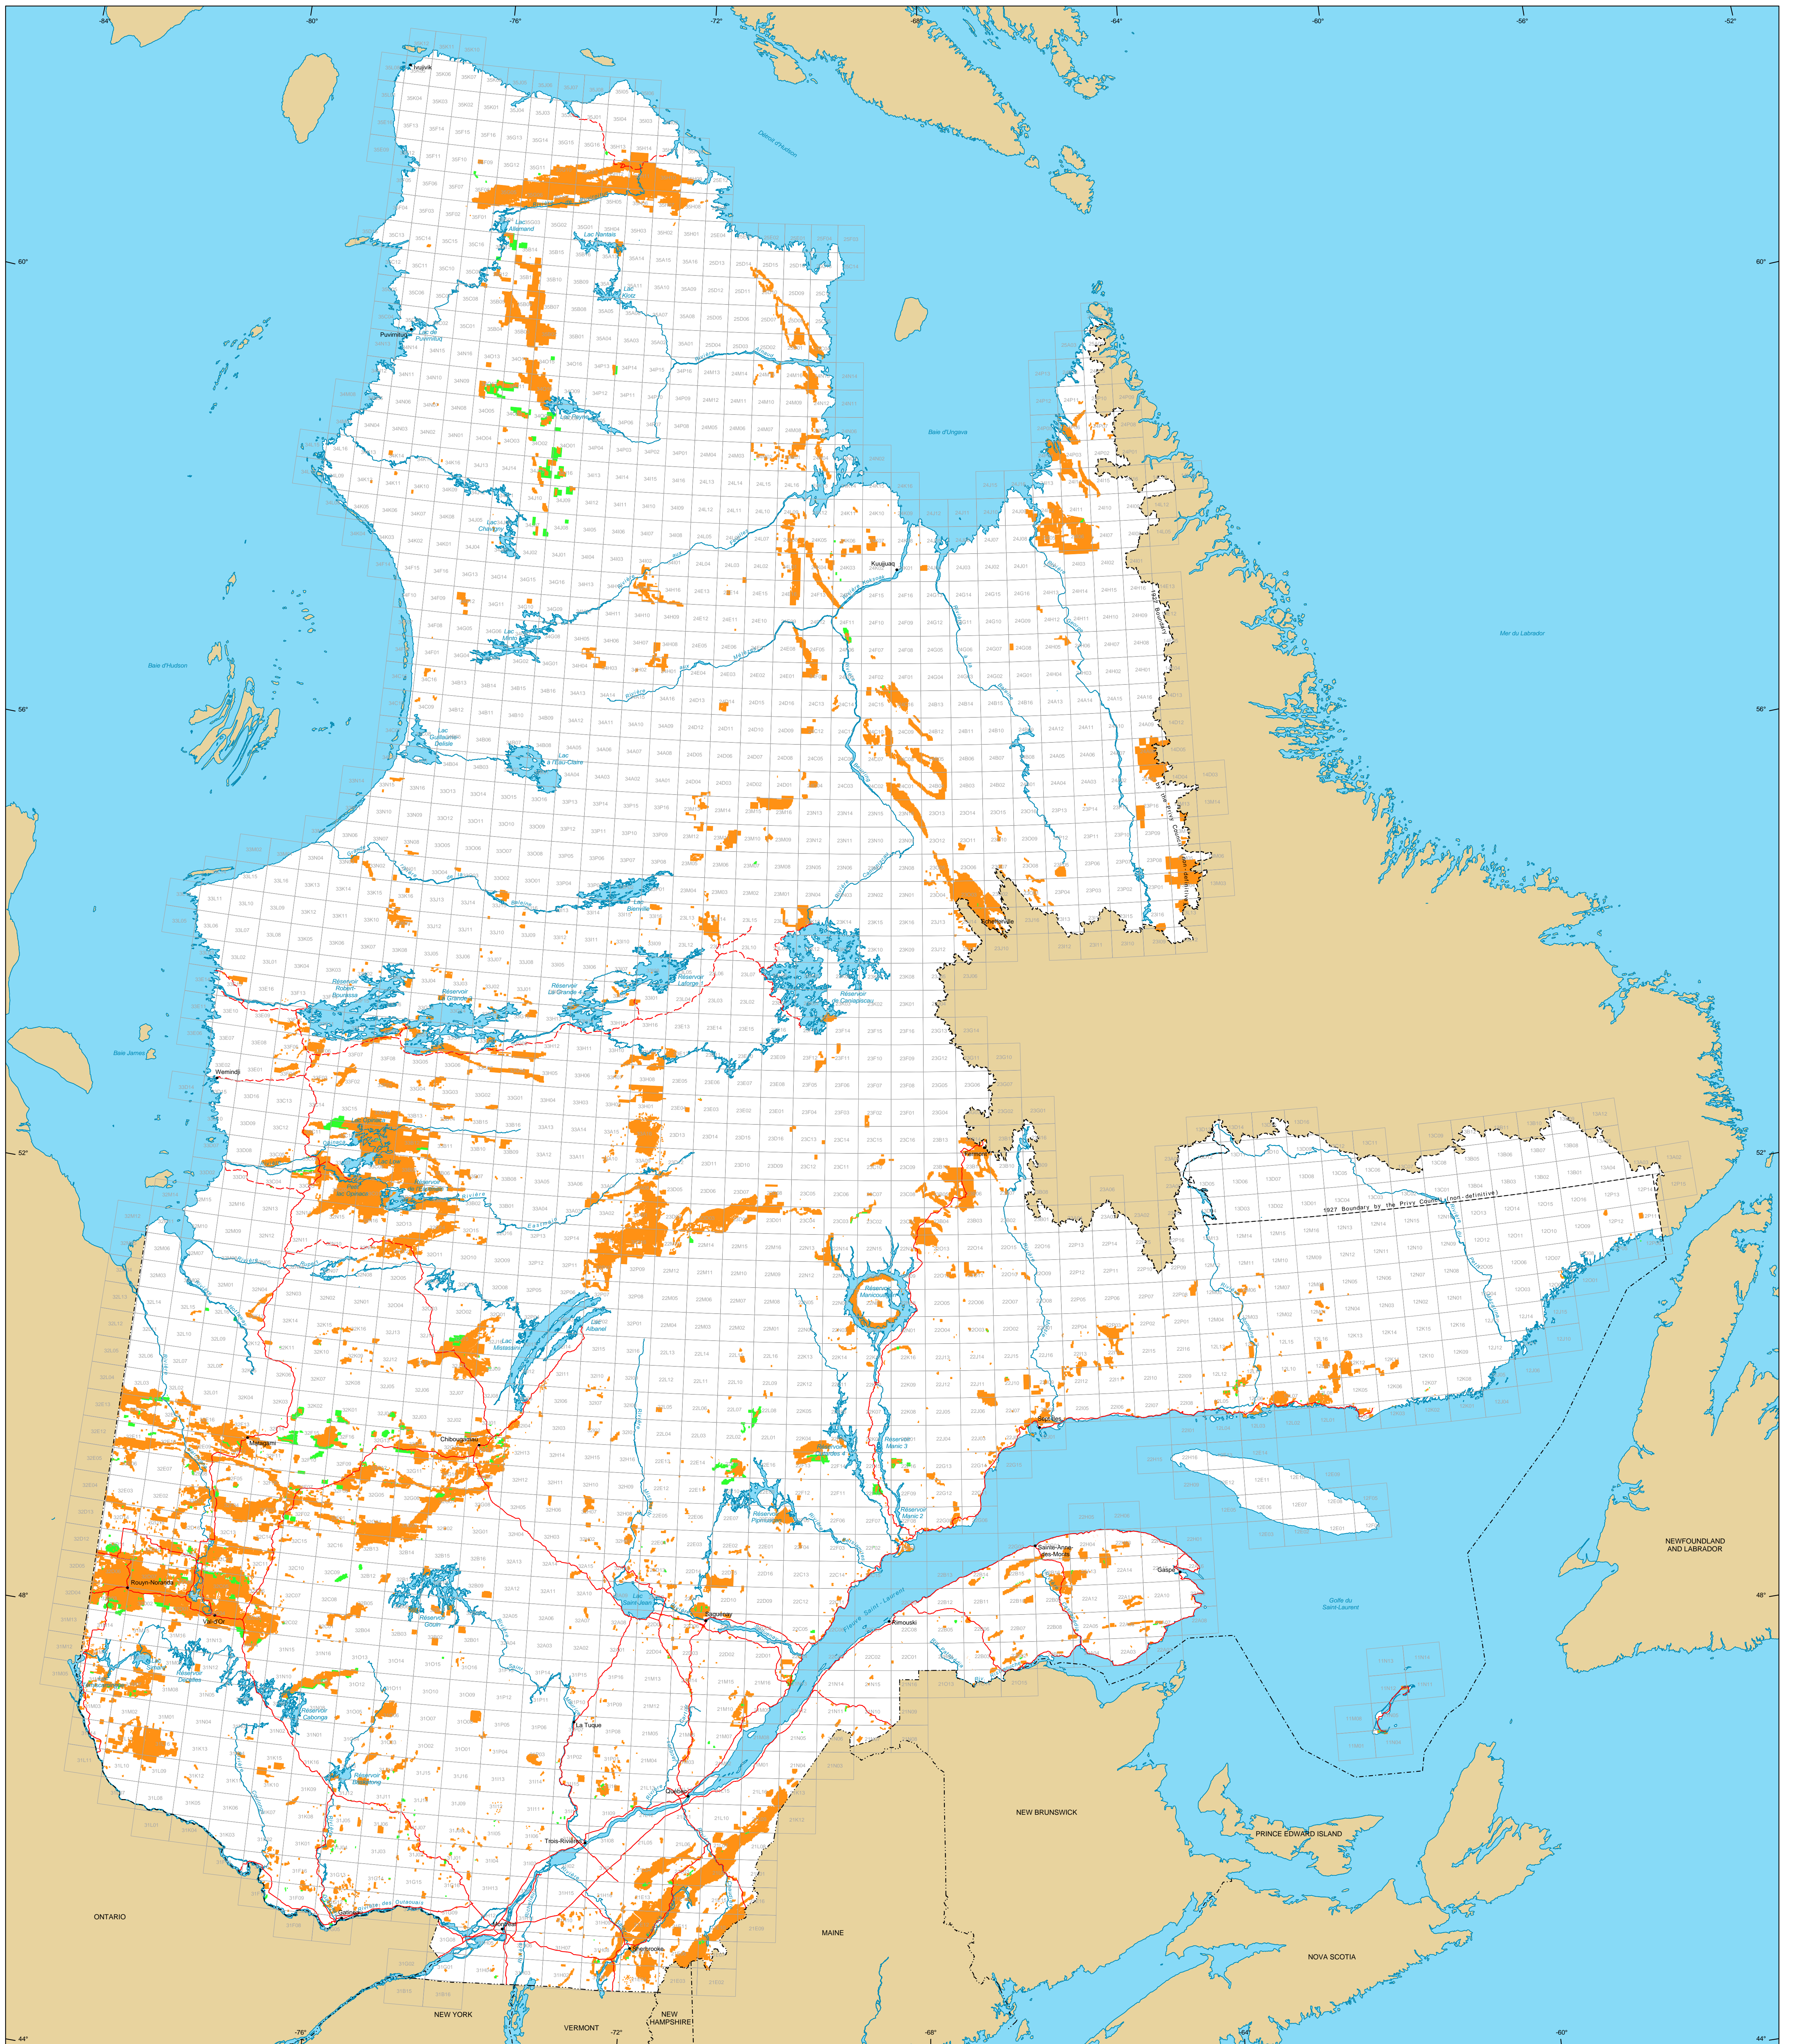

Mining Titles in Québec

Mining Titles

- Active
  Number: 229 564 titres
  Area: 10 308 782 ha
- Pending
  Number: 8 481 titres
  Area: 374 508 ha

Border

- International
- Interprovincial, Interstate
- Québec - Newfoundland and Labrador (This border is not final.)

Road Network

- Road
- Unpaved Road

Hydrography

- Lake
- River

Populated Place

Other Jurisdiction

1:50 000 NTS Sheets Limits

Area of the Province of Québec: 166 744 100 ha

Sources

Data	Organization	Year
Mining	MIRNF	2011
Cartographic Reference (SICOA TM, BOCCA 0M)	MIRNF	2011

© Gouvernement du Québec, February 10, 2010