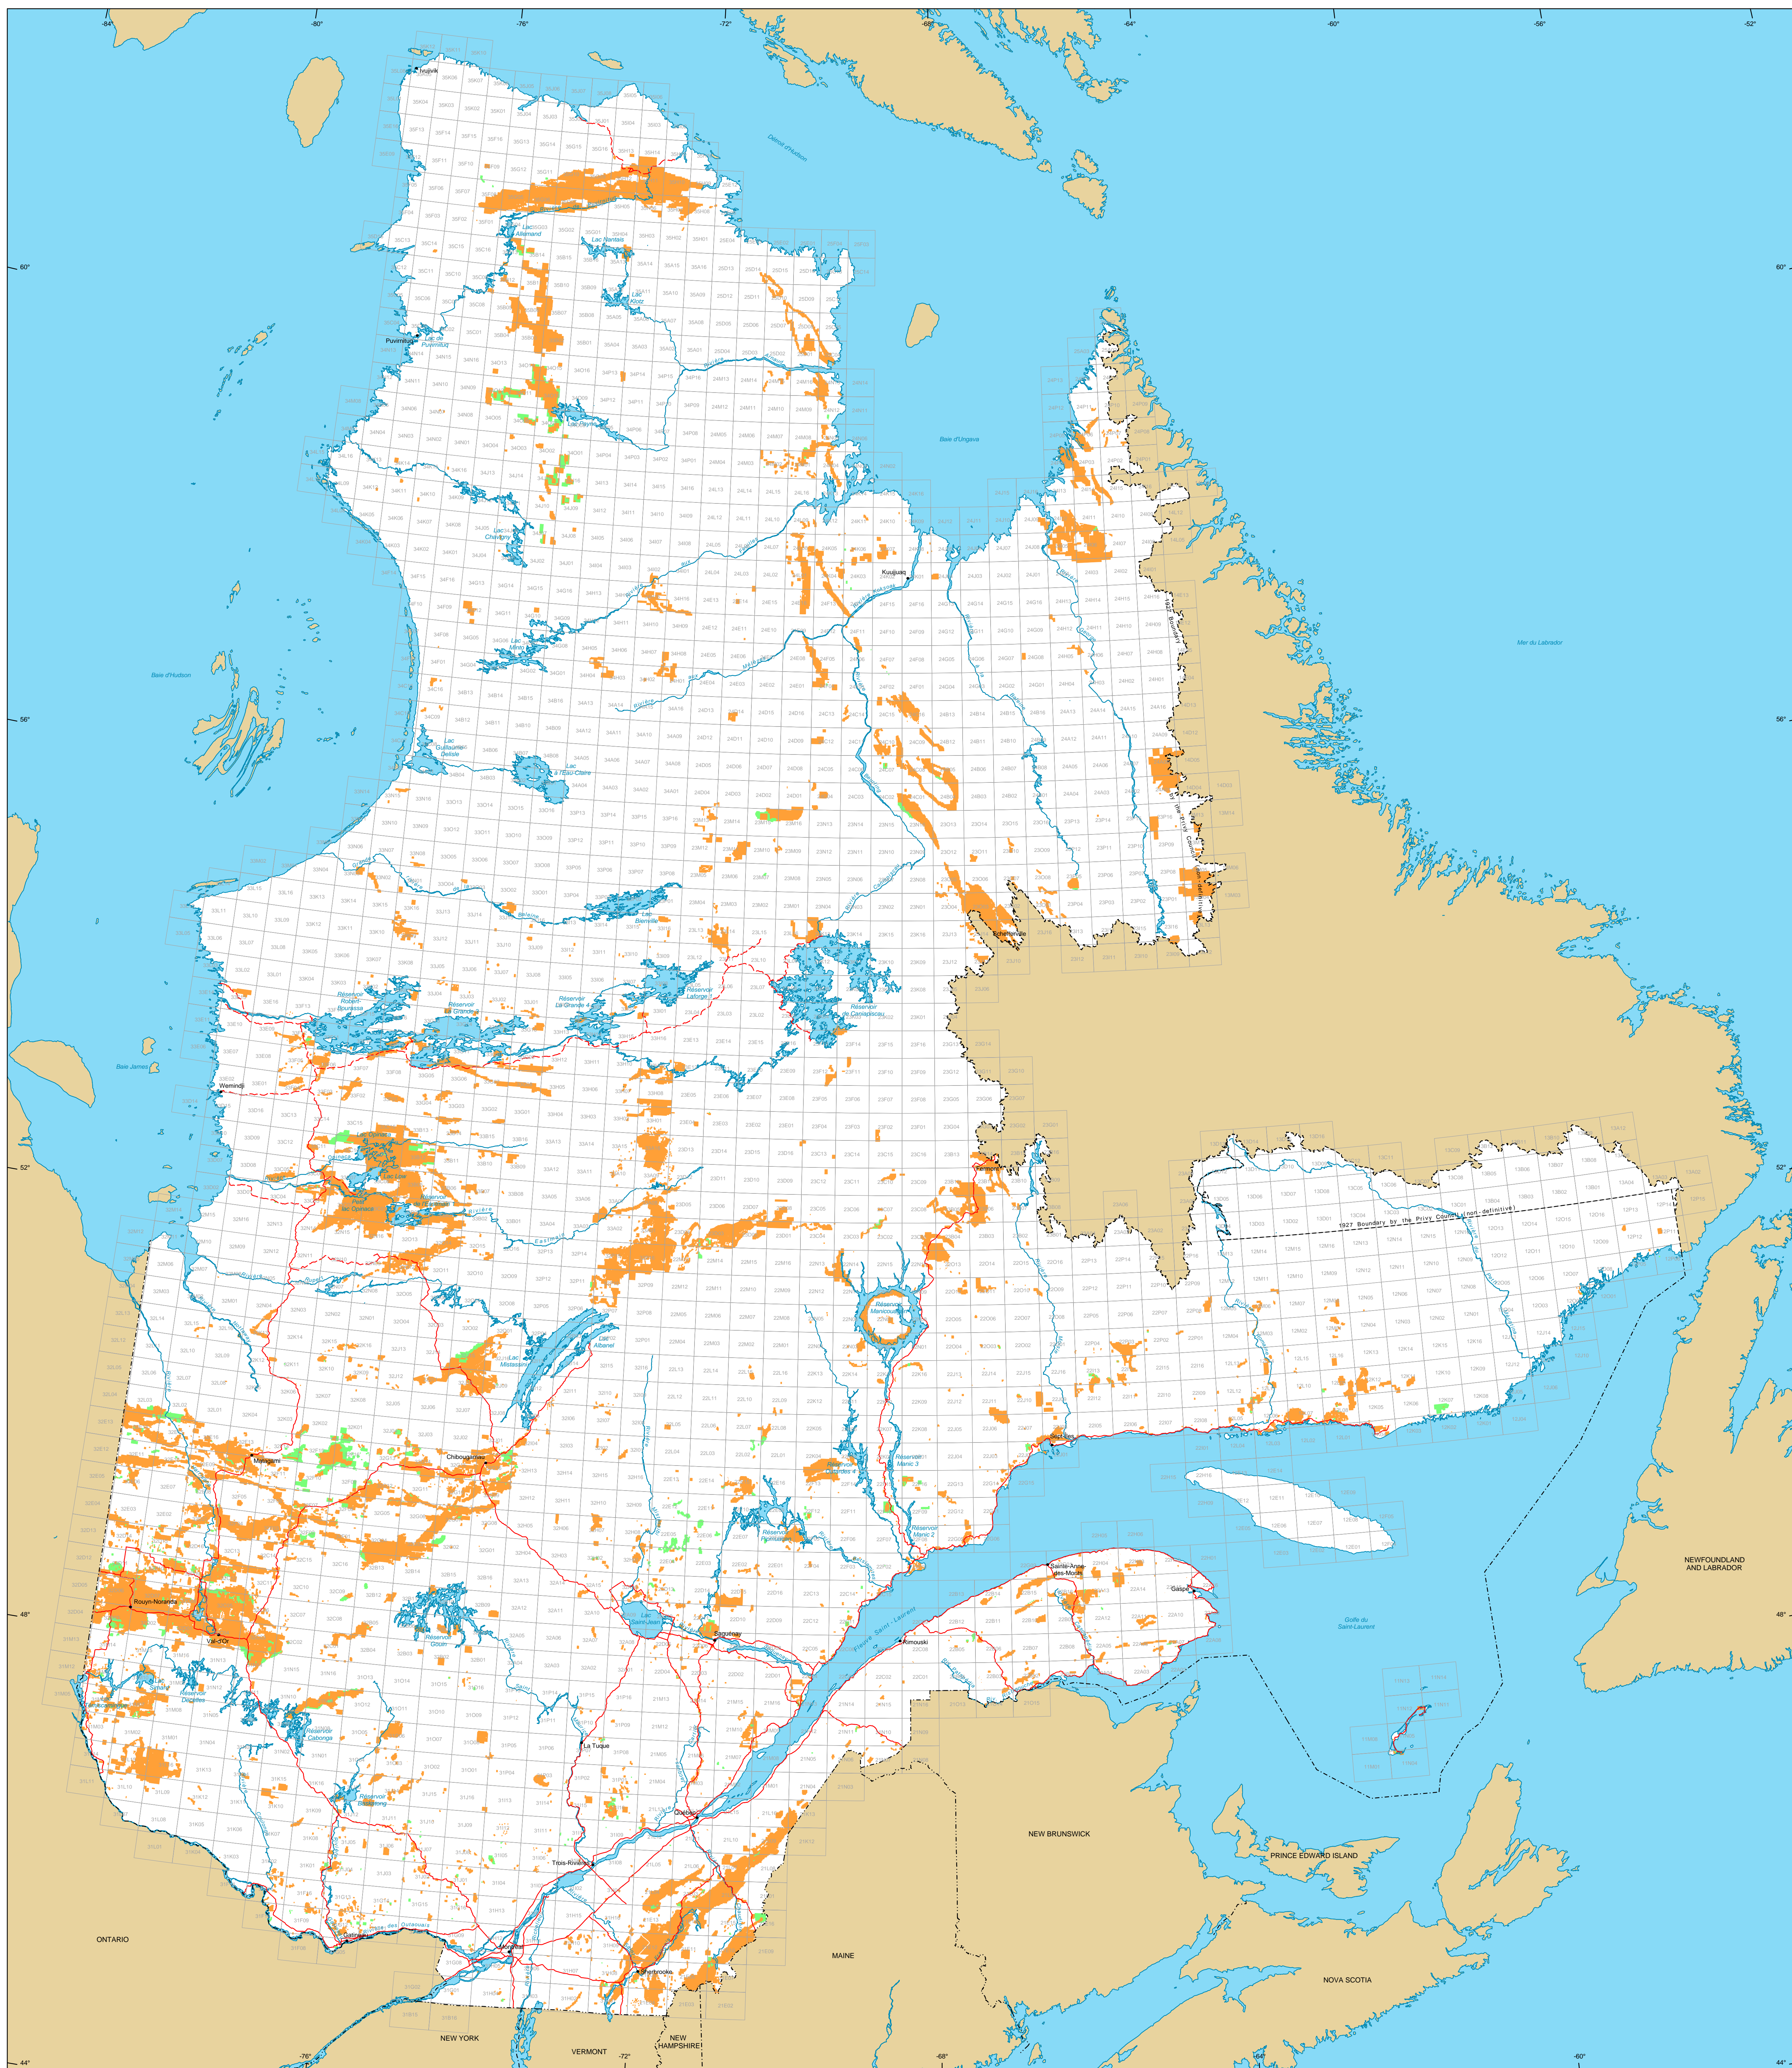

Mining Titles in Québec

Mining Titles
Active
Number: 229 867 sites
Area: 10 343 740 ha

Pending
Number: 10 851 sites
Area: 475 058 ha

Border
International
Interprovincial, Interstate
Québec - Newfoundland and Labrador
(This border is not definitive.)

Road Network
Road
Unpaved Road

Hydrography
Lake
River

Populated Place
Other Jurisdiction

1:50 000 NTS Sheets Limits

Area of the Province of Québec: 166 744 100 ha

12 500 000
0 50 100 150 km

Sources
Data
Mining
Cartographic Reference
(SICOA TM, SICOA SM)

Organization
MRNF
MRNF

Year
2011
2011

© Gouvernement du Québec, March 4, 2010