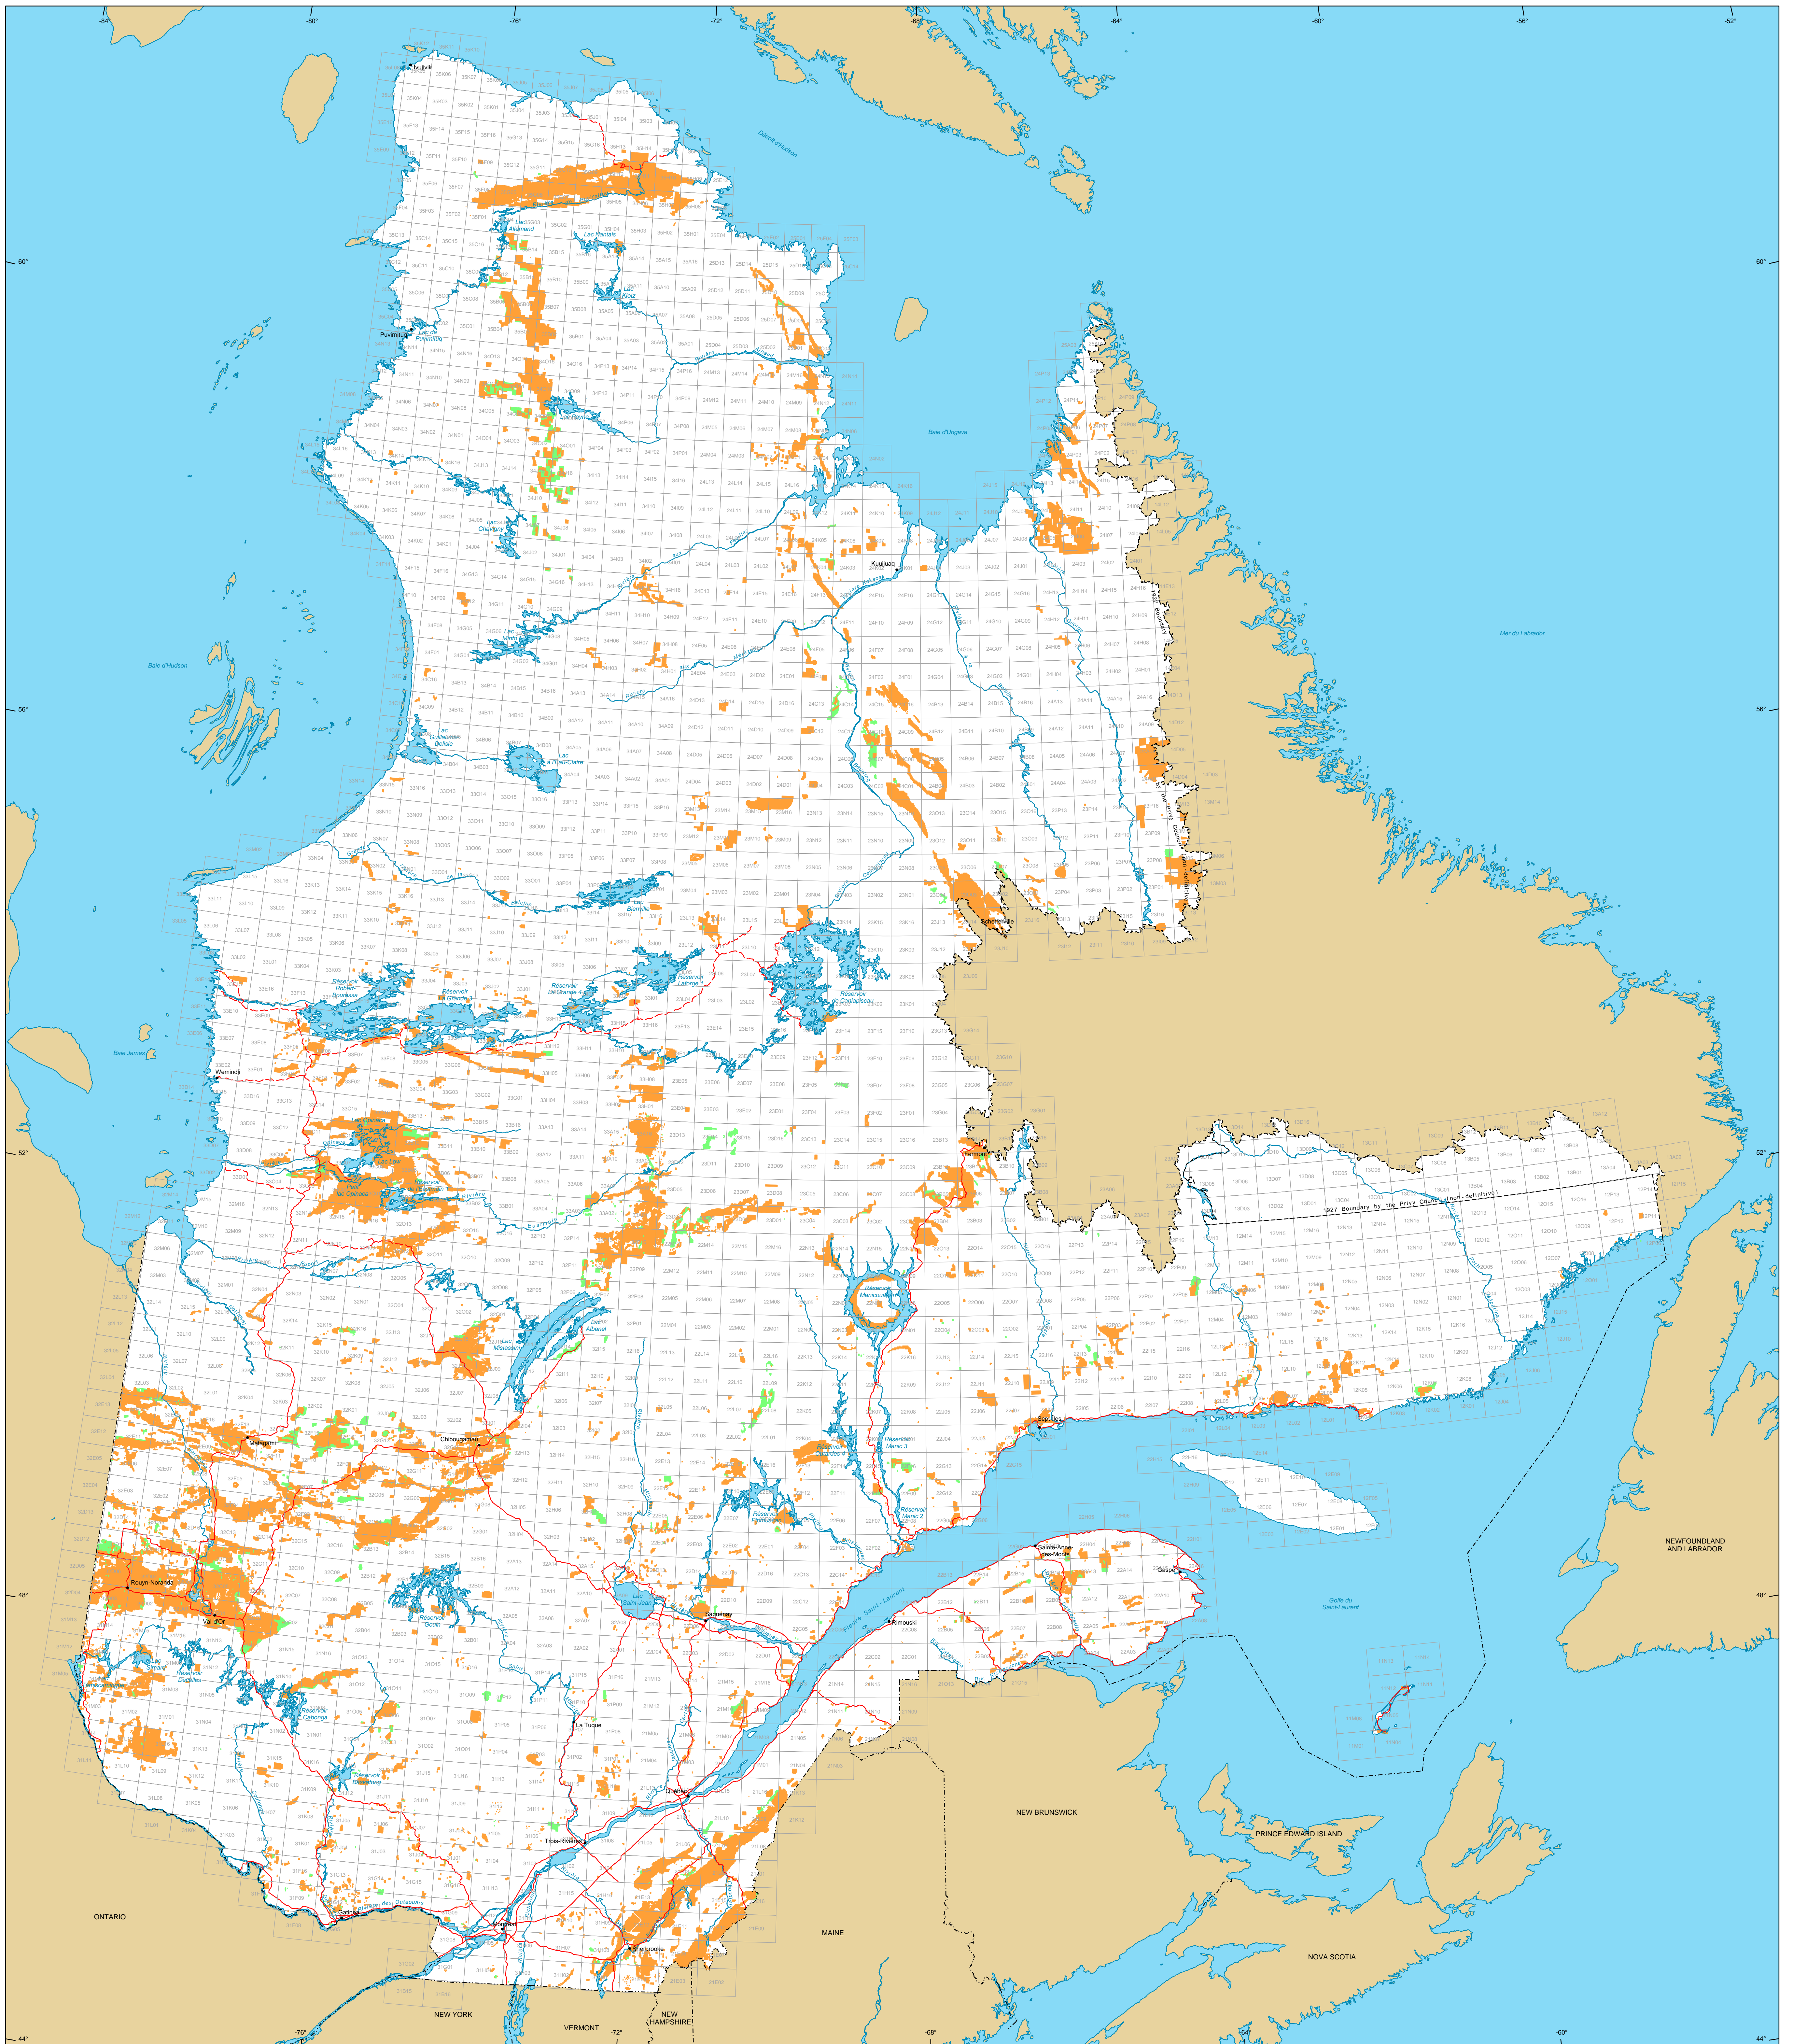

Mining Titles in Québec

Mining Titles
■ Active
Number: 231 323 sites
Area: 10 454 932 ha
■ Pending
Number: 14 446 sites
Area: 647 470 ha

Border
- - - International
- - - Interprovincial, Interstate
- - - Québec - Newfoundland and Labrador
(This border is not definitive.)
Road Network
- - - Road
- - - Unpaved Road
Hydrography
■ Lake
— River

● Populated Place
 Other Jurisdiction
 1:50 000 NTS Sheets Limits

Area of the Province of Québec: 166 744 100 ha

Sources
Data: Mining Cartographic Reference (SICOA TM, BOCA 9M)
Organization: MRNF
Year: 2011

© Gouvernement du Québec, April 8, 2010