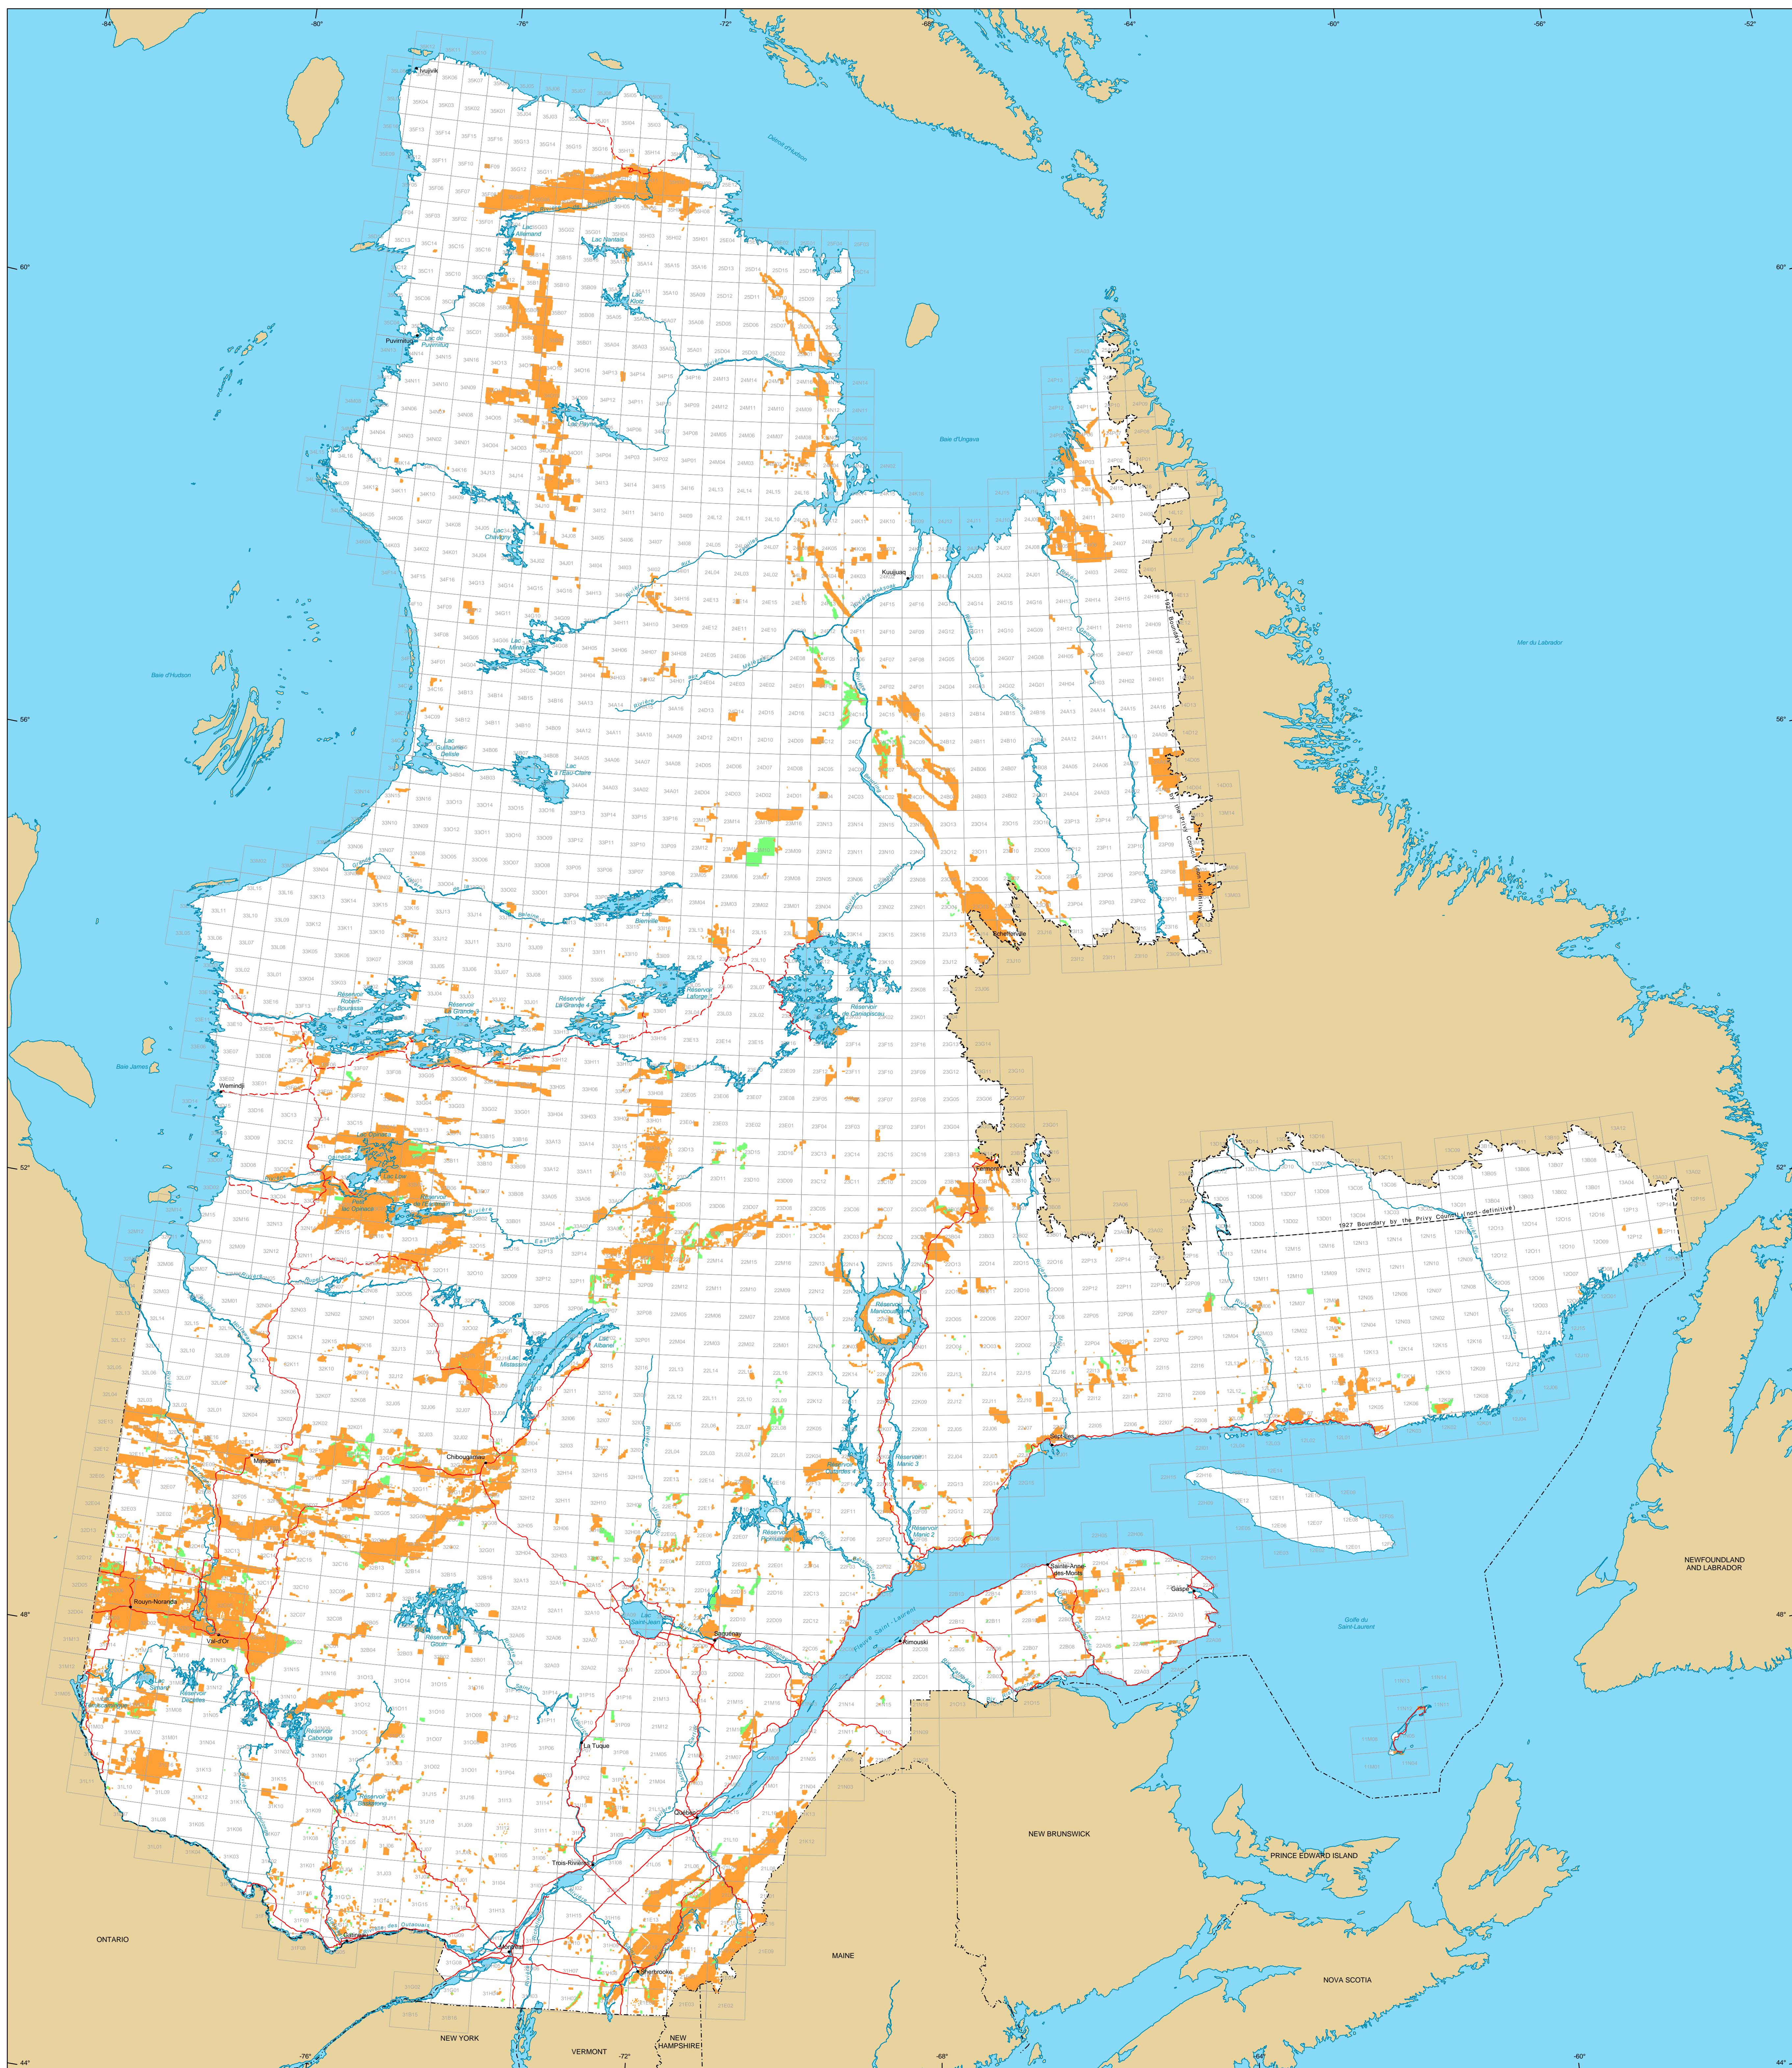

Mining Titles in Québec

Mining Titles
Active
Number: 234 338 sites
Area: 10 684 280 ha

Pending
Number: 12 872 sites
Area: 563 093 ha

Border
International
Interprovincial, Interstate
Québec - Newfoundland and Labrador
(This border is not definitive.)

Road Network
Road
Unpaved Road

Hydrography
Lake
River

Populated Place

Other Jurisdiction

1:50 000 NTS Sheets Limits

Area of the Province of Québec: 166 744 100 ha

Sources
Data: Mining Cartographic Reference (SICOA TM, BOCA 9M)
Organization: MRNF
Year: 2011

© Gouvernement du Québec, May 16, 2010