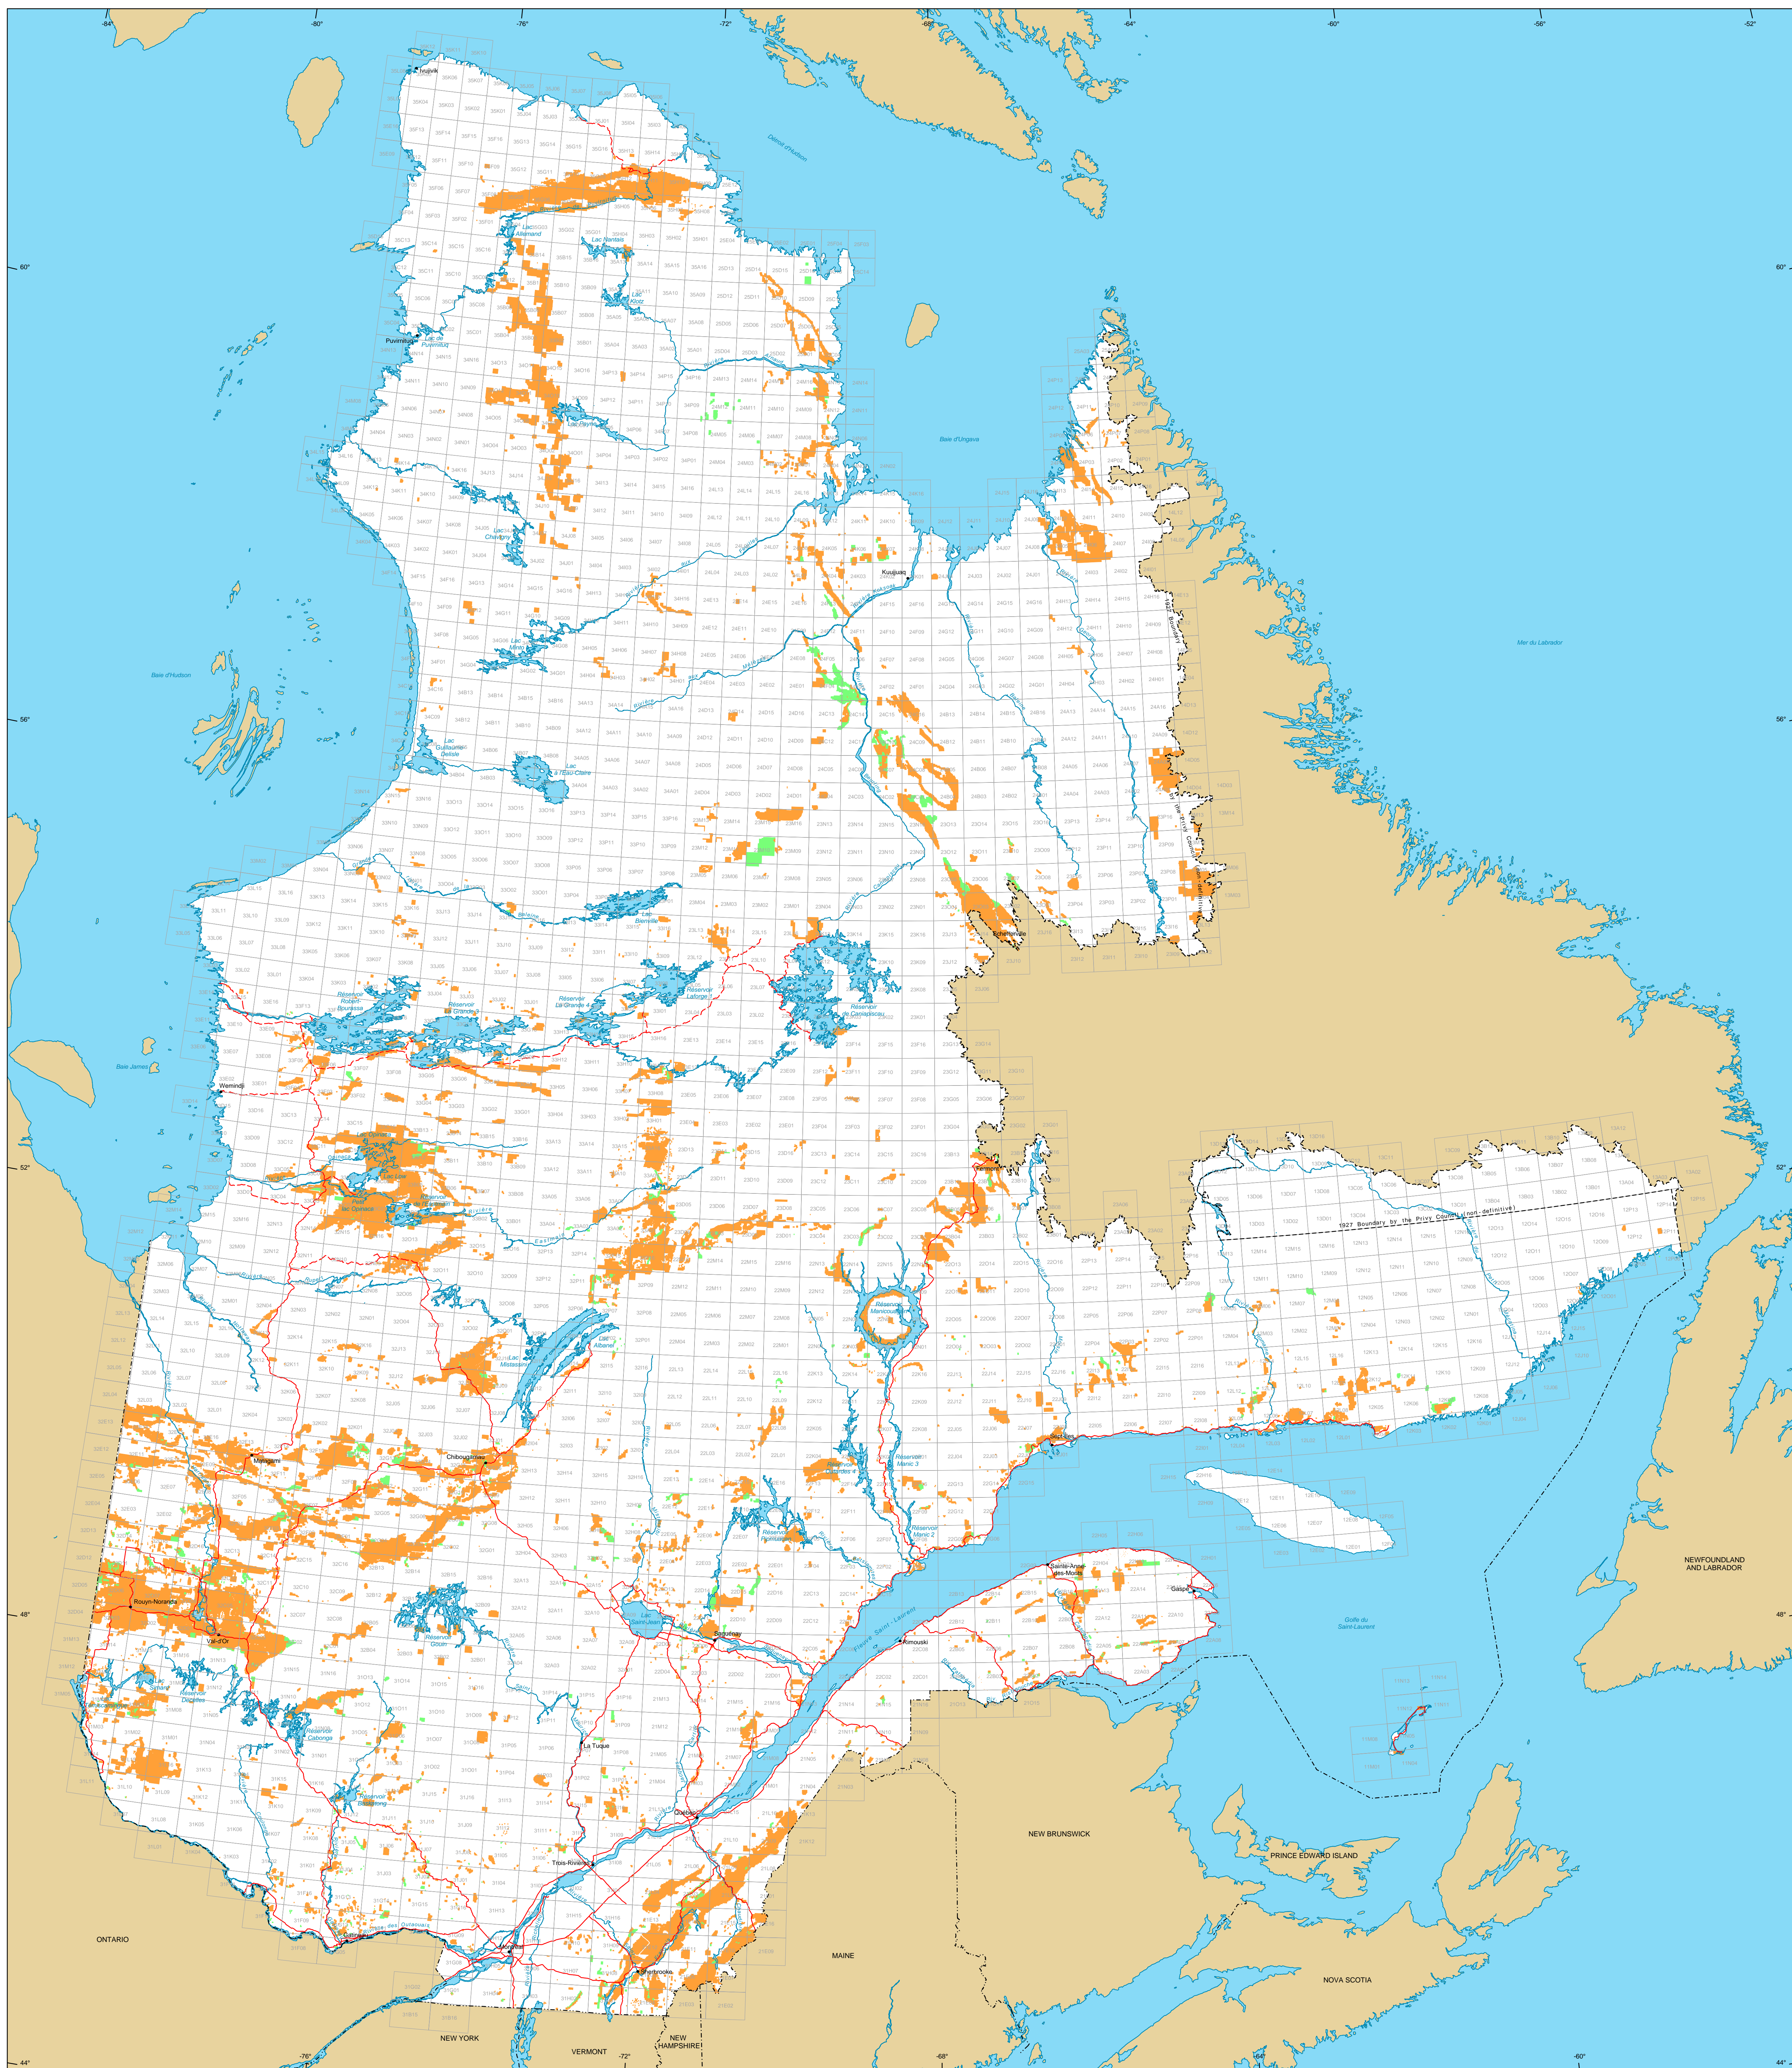

Mining Titles in Québec

Mining Titles
Active
Number: 236 175 titles
Area: 10 740 623 ha

Pending
Number: 13 707 titles
Area: 614 247 ha

Border
International
Interprovincial, Interstate
Québec - Newfoundland and Labrador
(This border is not definitive.)

Road Network
Road
Unpaved Road

Hydrography
Lake
River

Populated Place

Other Jurisdiction

1:50 000 NTS Sheets Limits

Area of the Province of Québec: 166 744 100 ha

12 500 000
0 50 100 150 km

© Gouvernement du Québec, June 6, 2011

**Ressources naturelles
et Faune**
Québec