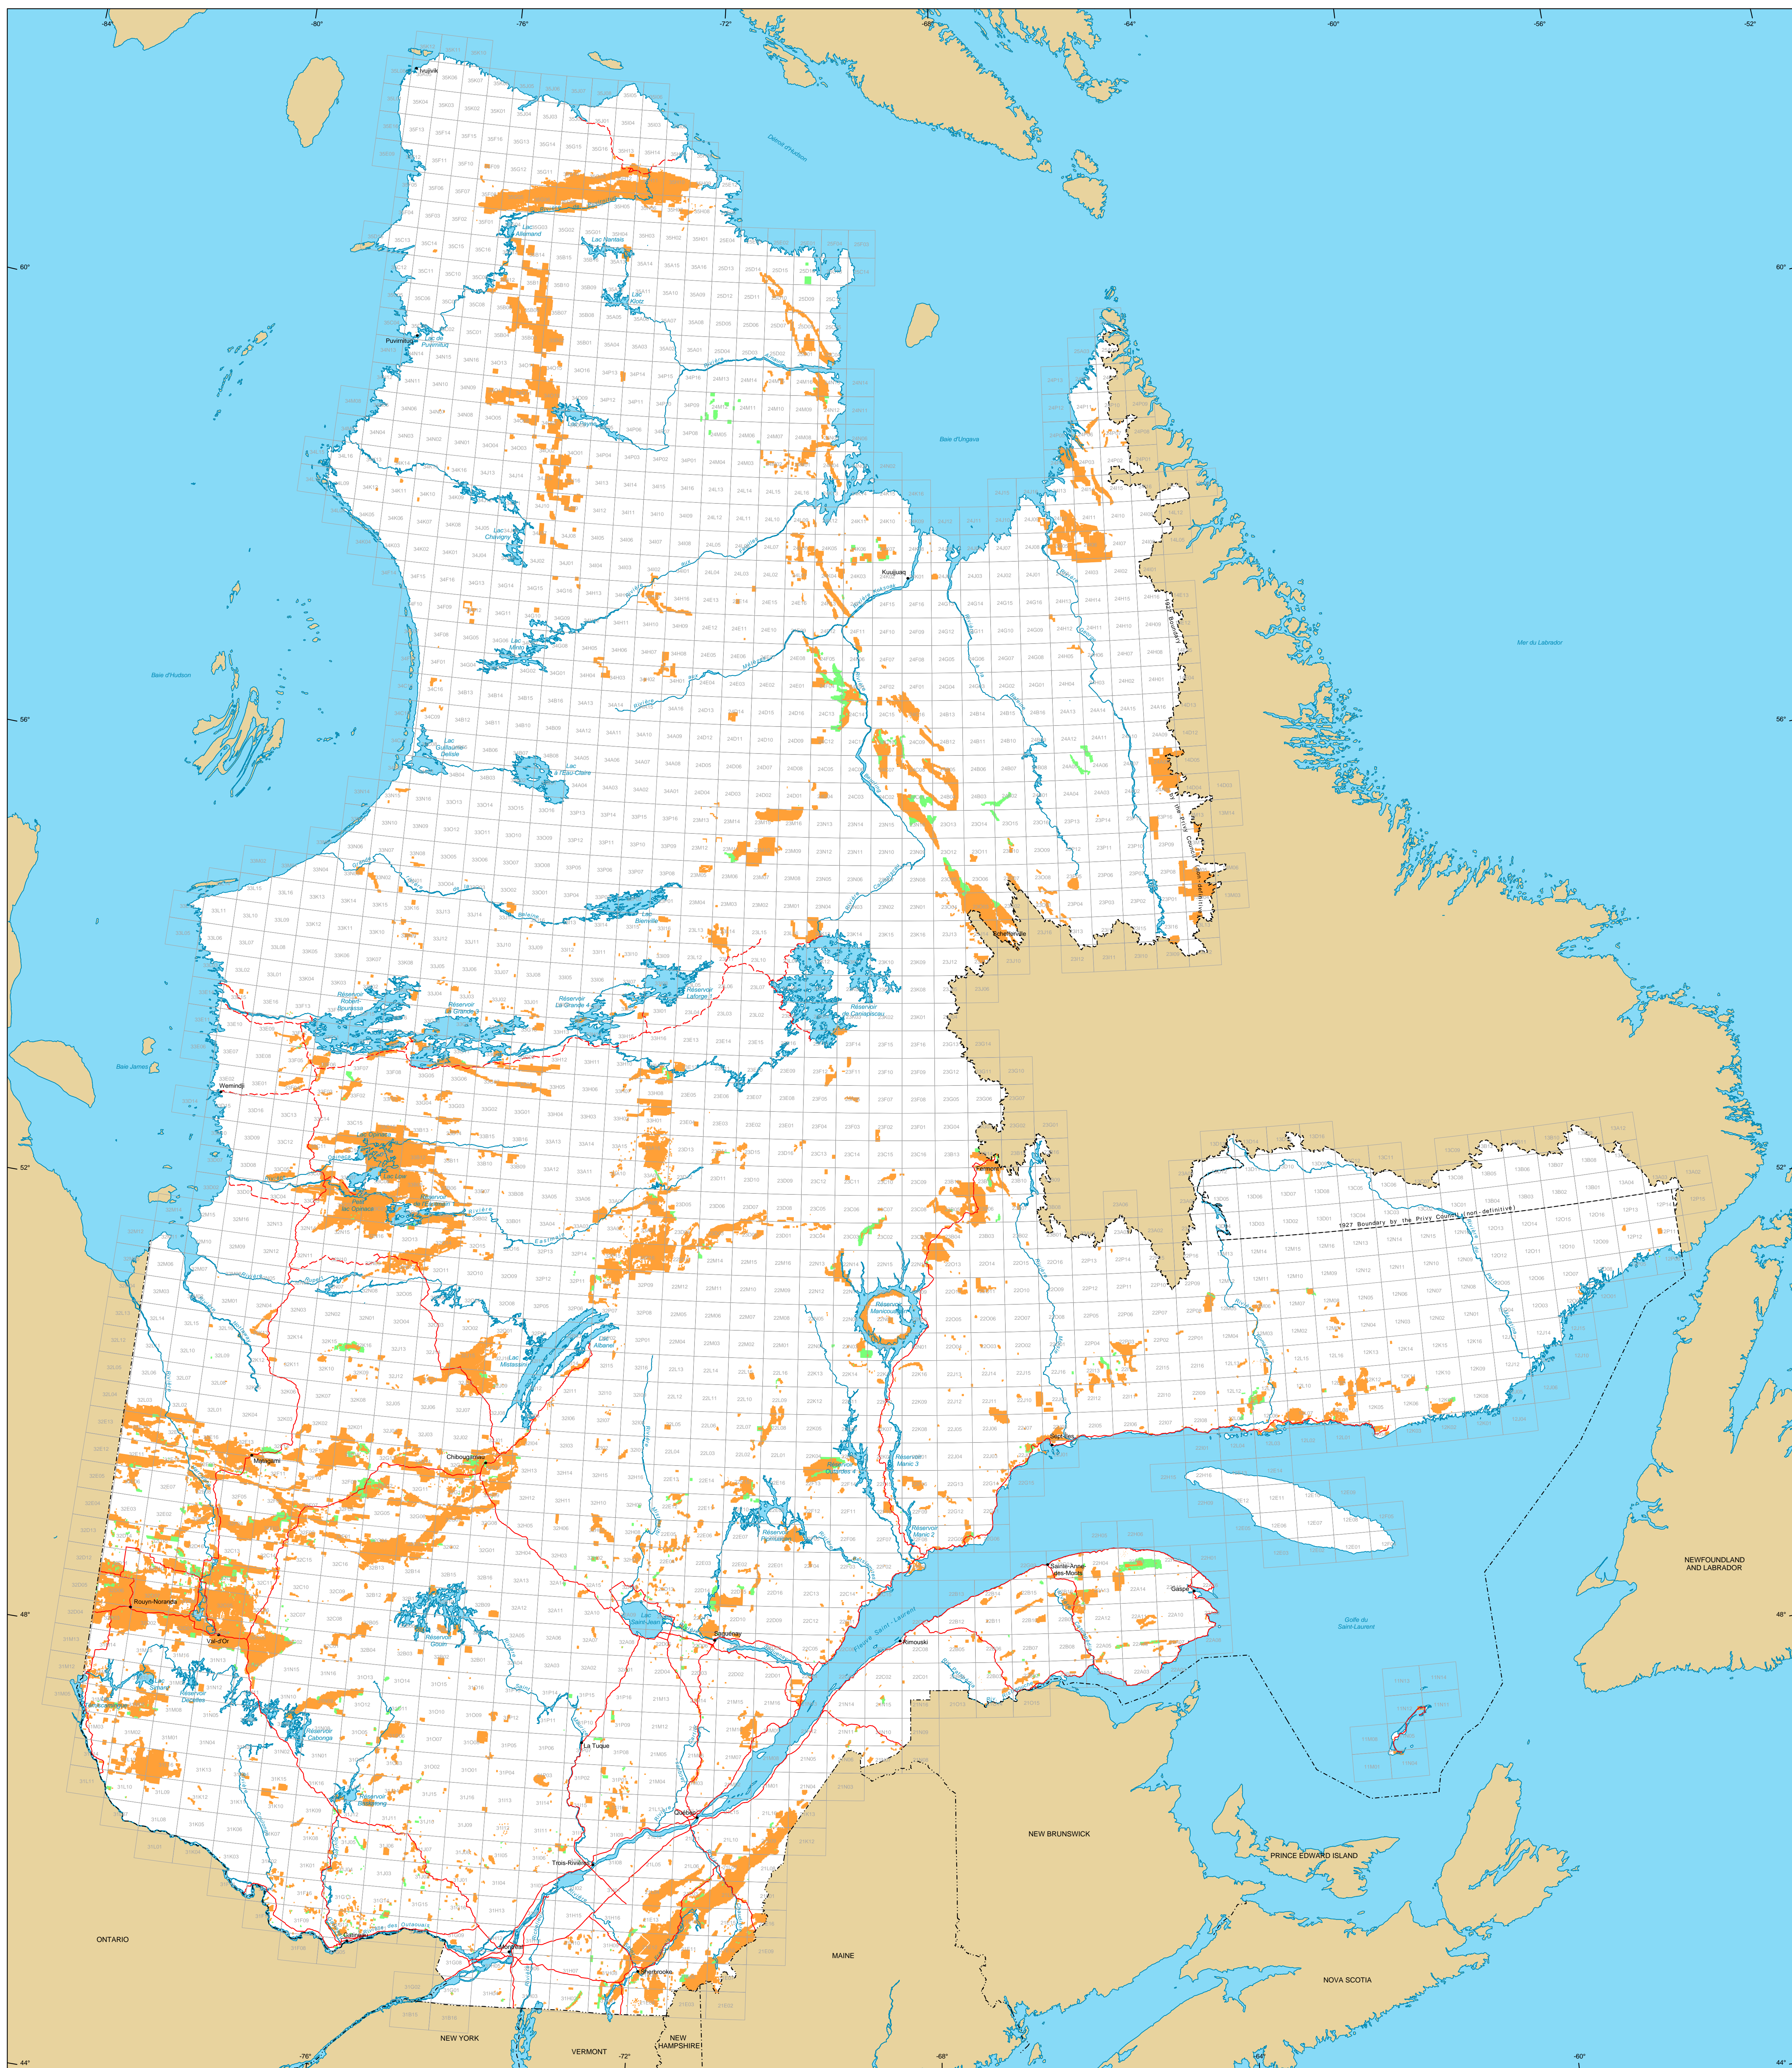

Mining Titles in Québec

Mining Titles
■ Active
Number: 238 303 sites
Area: 10 890 925 ha
■ Pending
Number: 11 558 sites
Area: 529 577 ha

Border
- - - International
- - - Interprovincial, Interstate
- - - Québec - Newfoundland and Labrador
(This border is not definitive.)
Road Network
- - - Road
- - - Unpaved Road
Hydrography
■ Lake
— River

● Populated Place
 Other Jurisdiction
 1:50 000 NTS Sheets Limits

Area of the Province of Québec: 166 744 100 ha

Sources
Data: Mining Cartographic Reference (SICOA 1M, SICOA 5M)
Organization: MRNF
Year: 2011

© Gouvernement du Québec, June 29, 2011