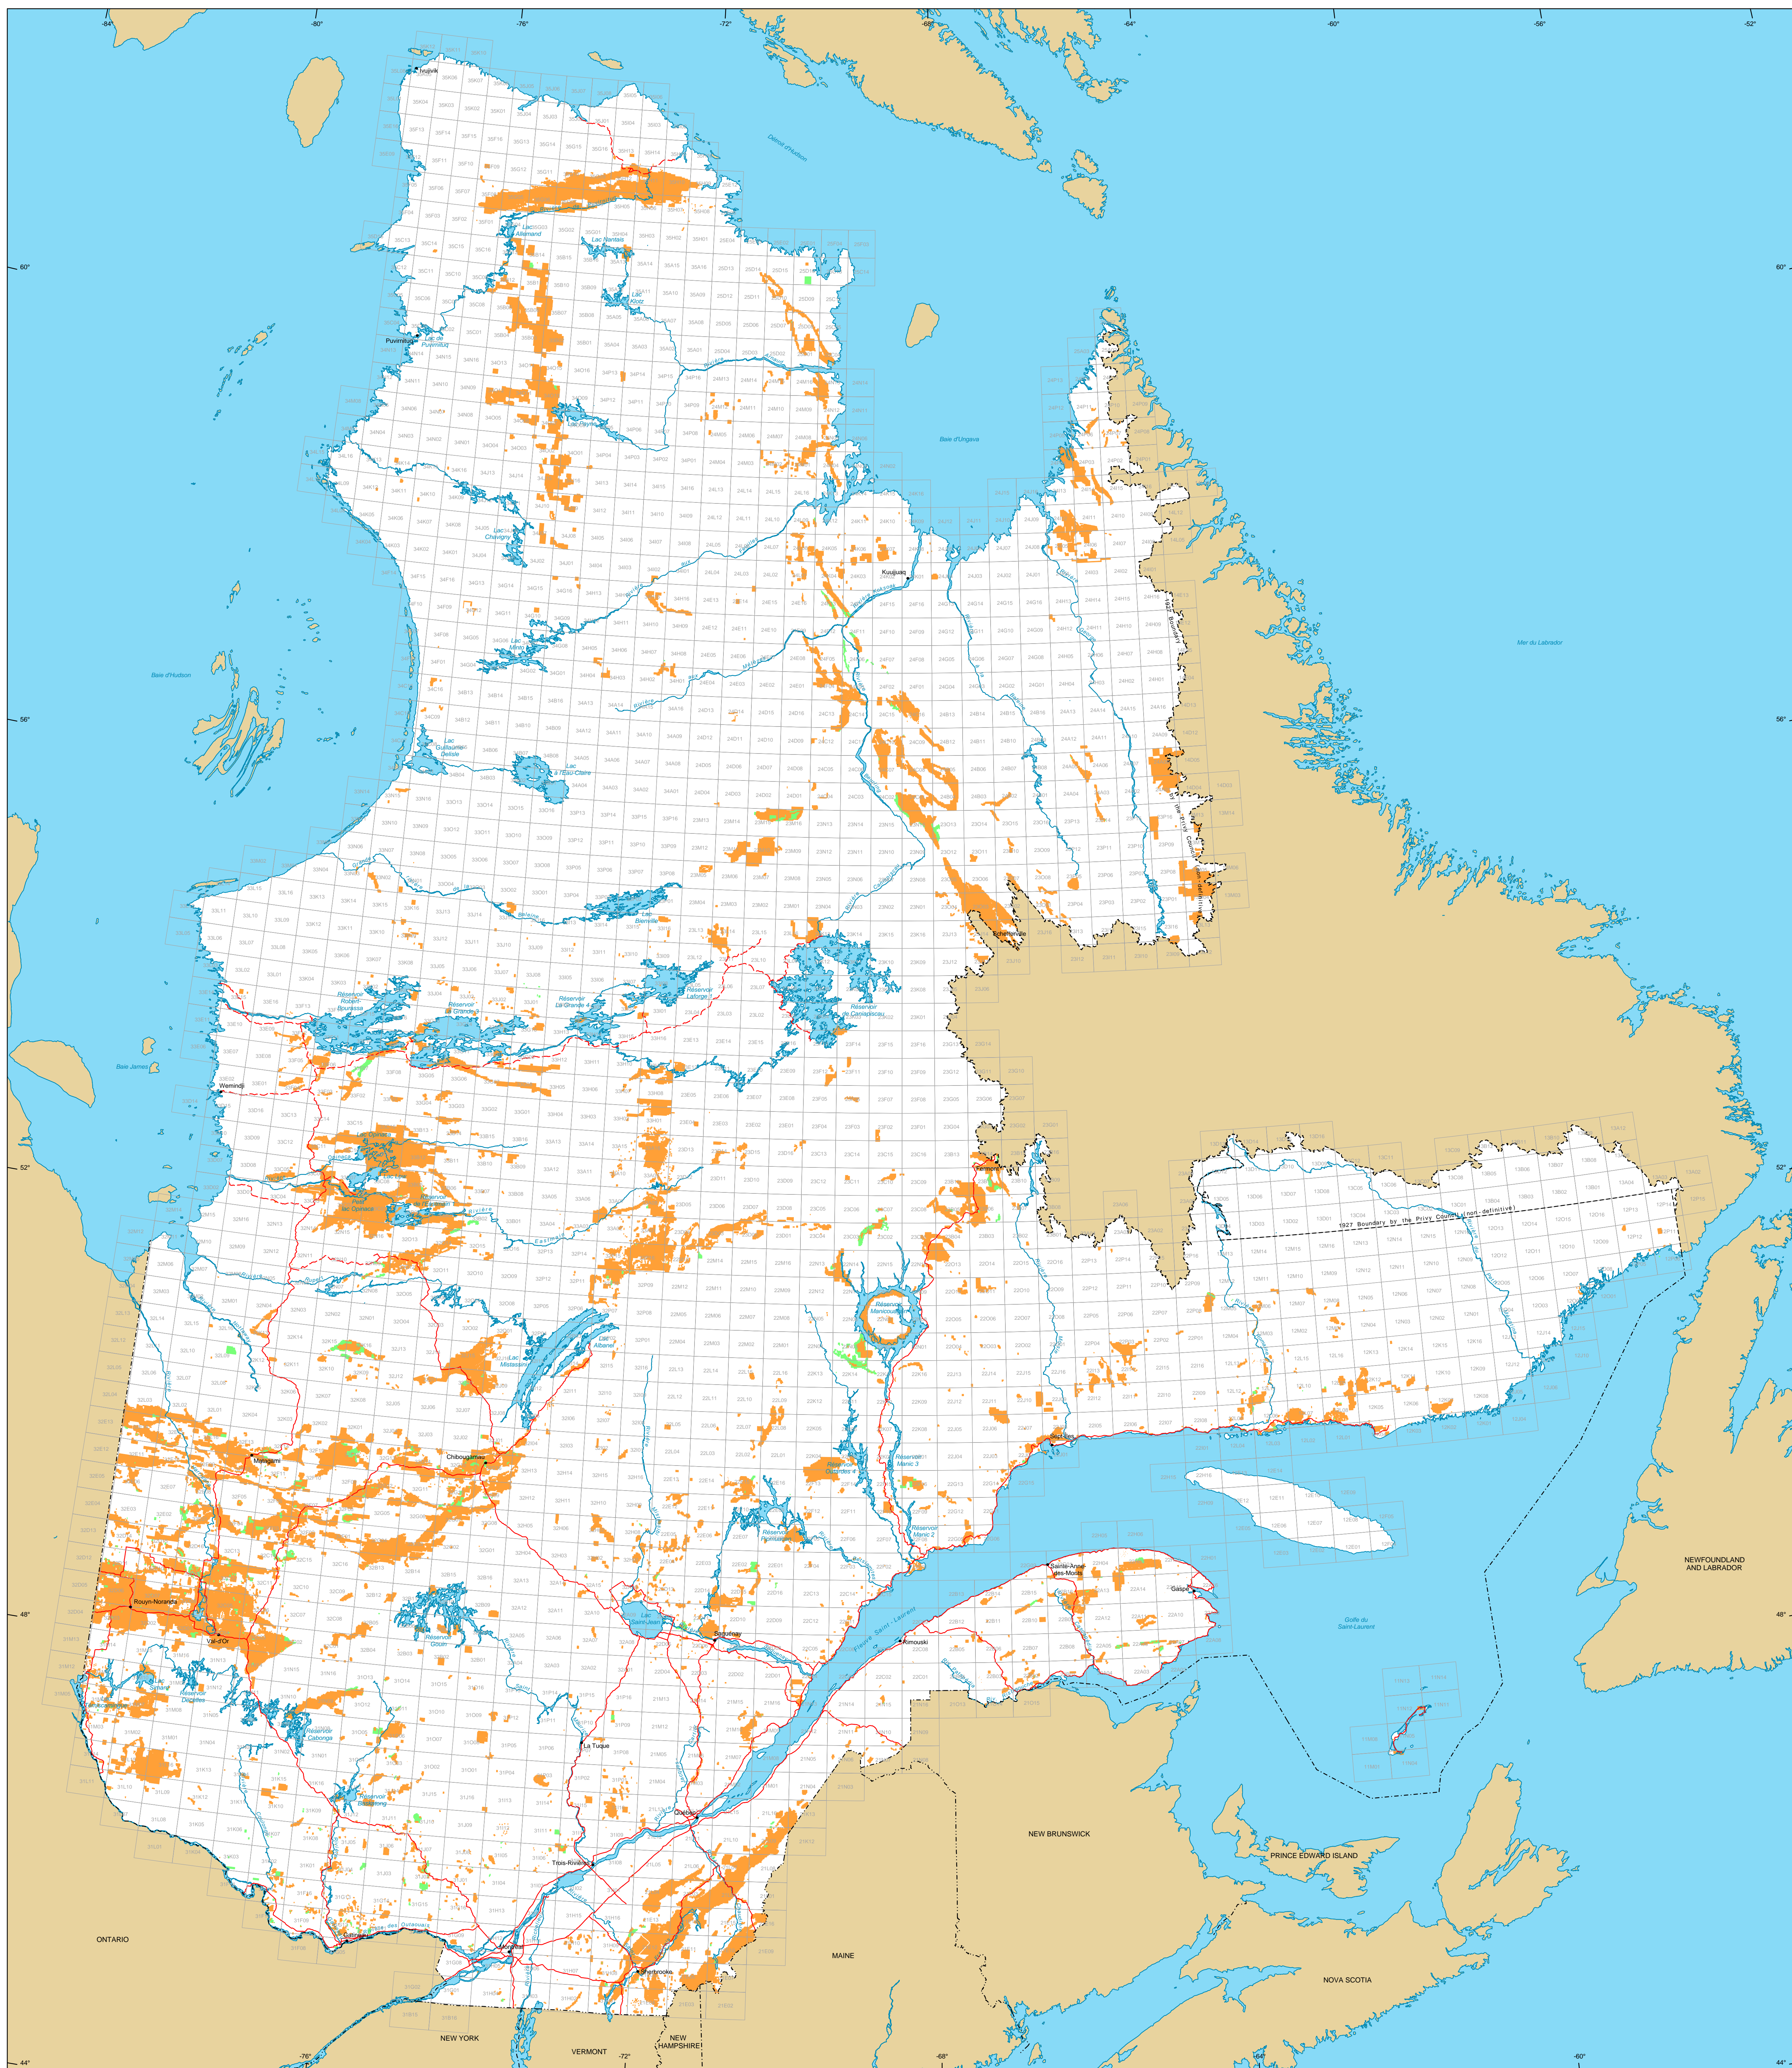

Mining Titles in Québec

Area of the Province of Québec: 166 744 100 ha

Sources

Data	Organization	Year
Mining	MIRNF	2011
Cartographic Reference (SICOA TM, BOCA 0M)	MIRNF	2011

© Gouvernement du Québec, August 18, 2011