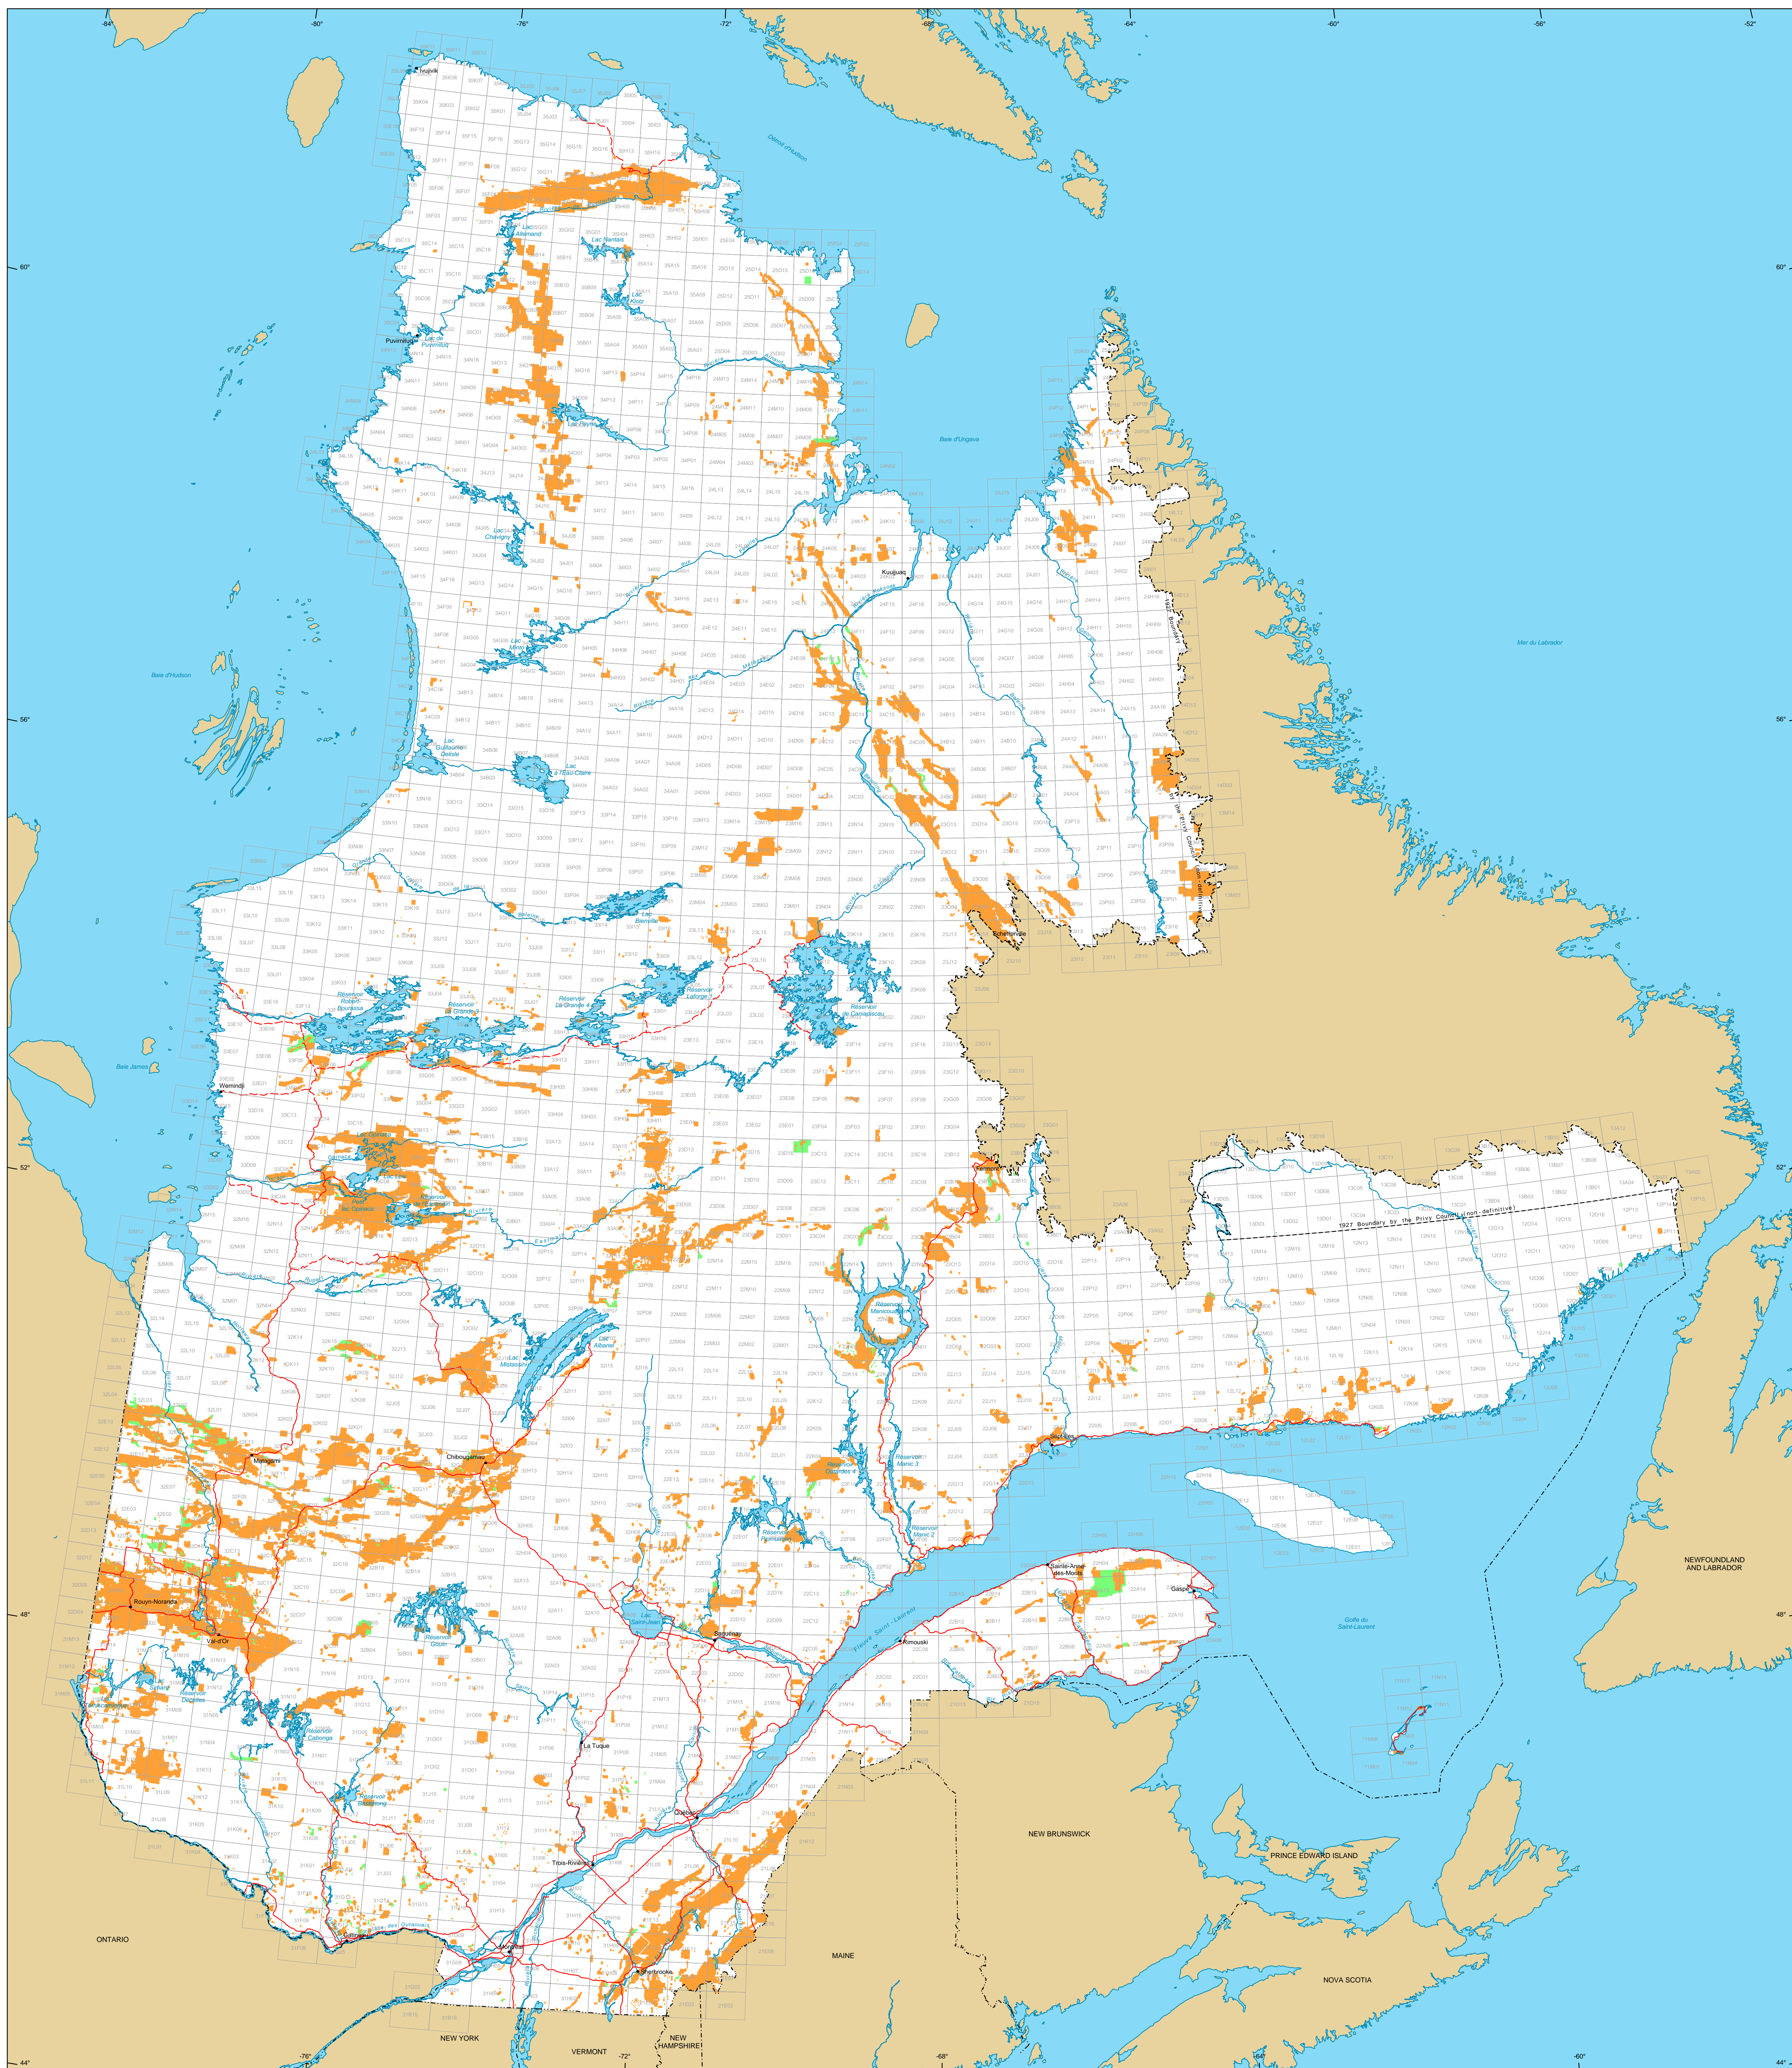

Mining Titles in Québec

Mining Titles
■ Active
Number : 245 375 titles
Area : 11 252 951 ha
■ Pending
Number : 9 306 titles
Area : 434 655 ha

Border
- - - International
- - - Interprovincial, Interstate
- - - Québec - Newfoundland and Labrador
(This border is not definitive.)
Road Network
- - - Road
- - - Unpaved Road
Hydrography
■ Lake
— River

● Populated Place
 Other Jurisdiction
 1:50 000 NTS Sheets Limits

Area of the Province of Québec : 166 744 100 ha

Sources

Data	Organization	Year
Mining	MIRNF	2011
Cartographic Reference (SICOA TM, BOCA 0M)	MIRNF	2011

© Gouvernement du Québec, October 3, 2011