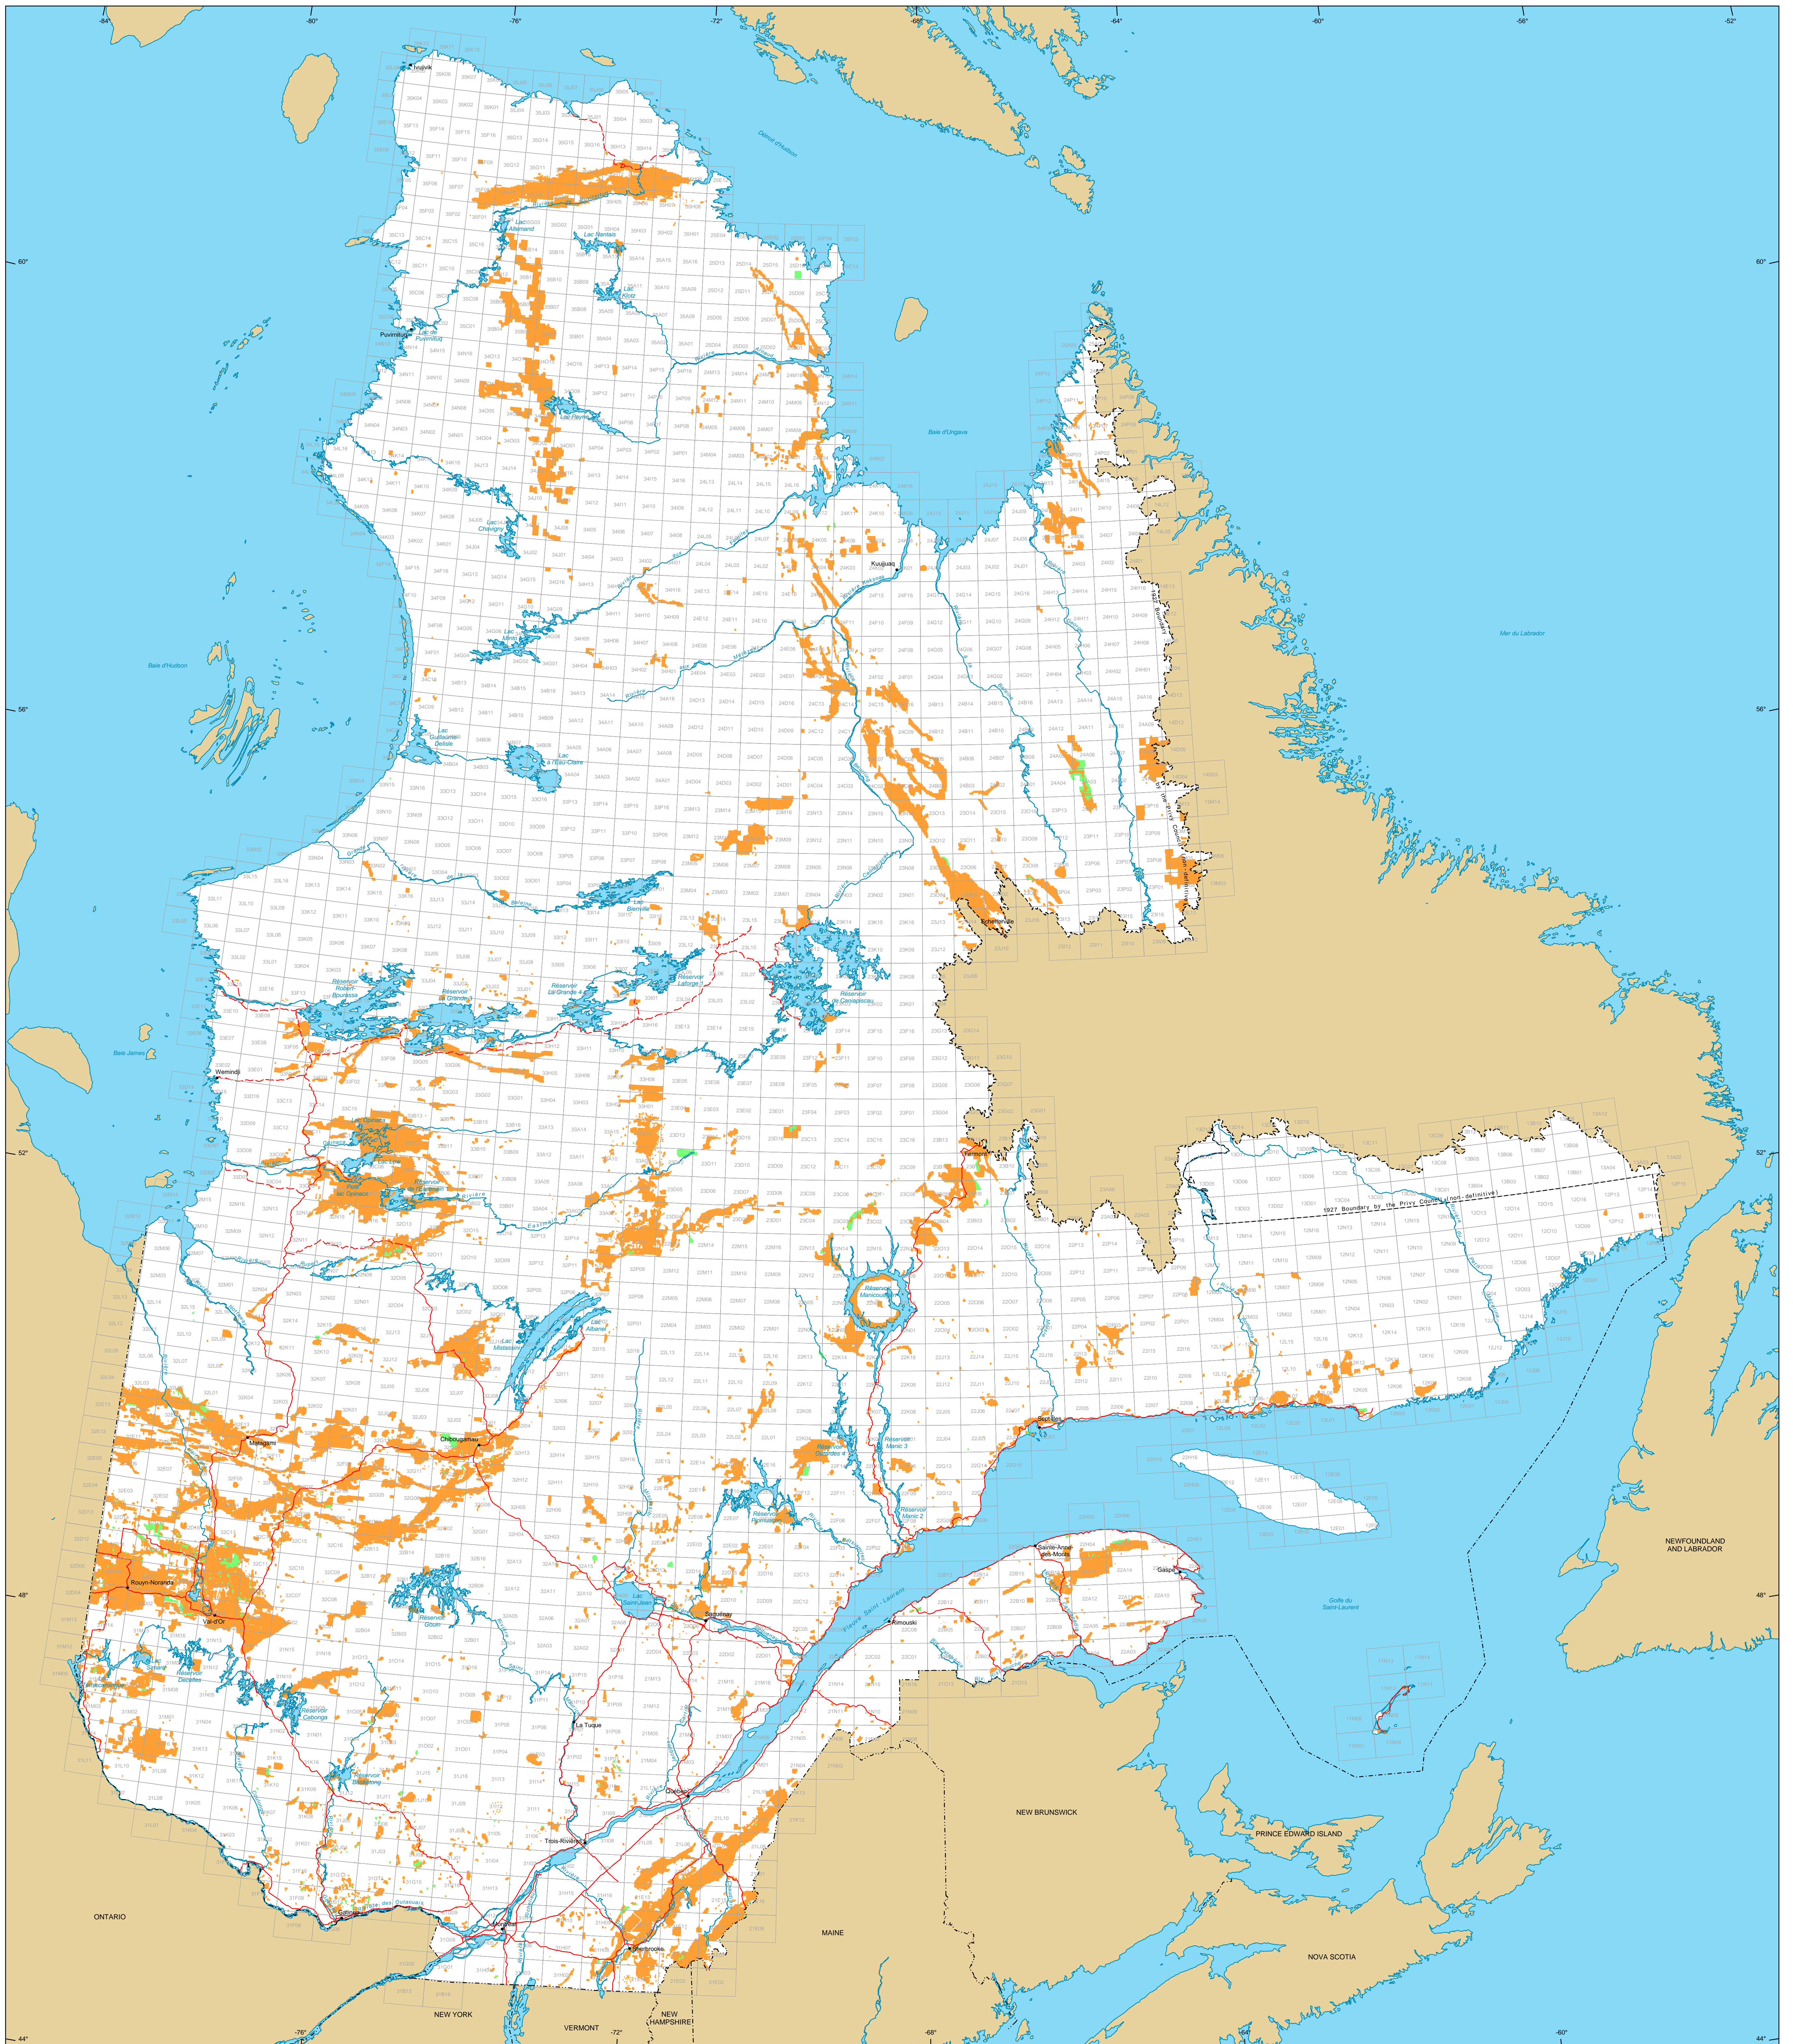

Mining Titles in Québec

Mining Titles

- Active
  Number: 248 853 titles
  Area: 11 429 613 ha
- Pending
  Number: 6 576 titles
  Area: 299 050 ha

Border

- International
- Interprovincial, Interstate
- Québec - Newfoundland and Labrador (This border is not definitive.)

Road Network

- Road
- Unpaved Road

Hydrography

- Lake
- River

Populated Place

- Other Jurisdiction
- 1:50 000 NTS Sheets Limits

Area of the Province of Québec: 166 744 100 ha

Metadata

Geodesic Datum: NAD 83
Coordinate System: Conic Lambert with two standard parallels (46° and 60°)

Sources

Data	Organization	Year
Mining	MIRNF	2011
Cartographic Reference (SICOA 1M, BOCA 0M)	MIRNF	2011