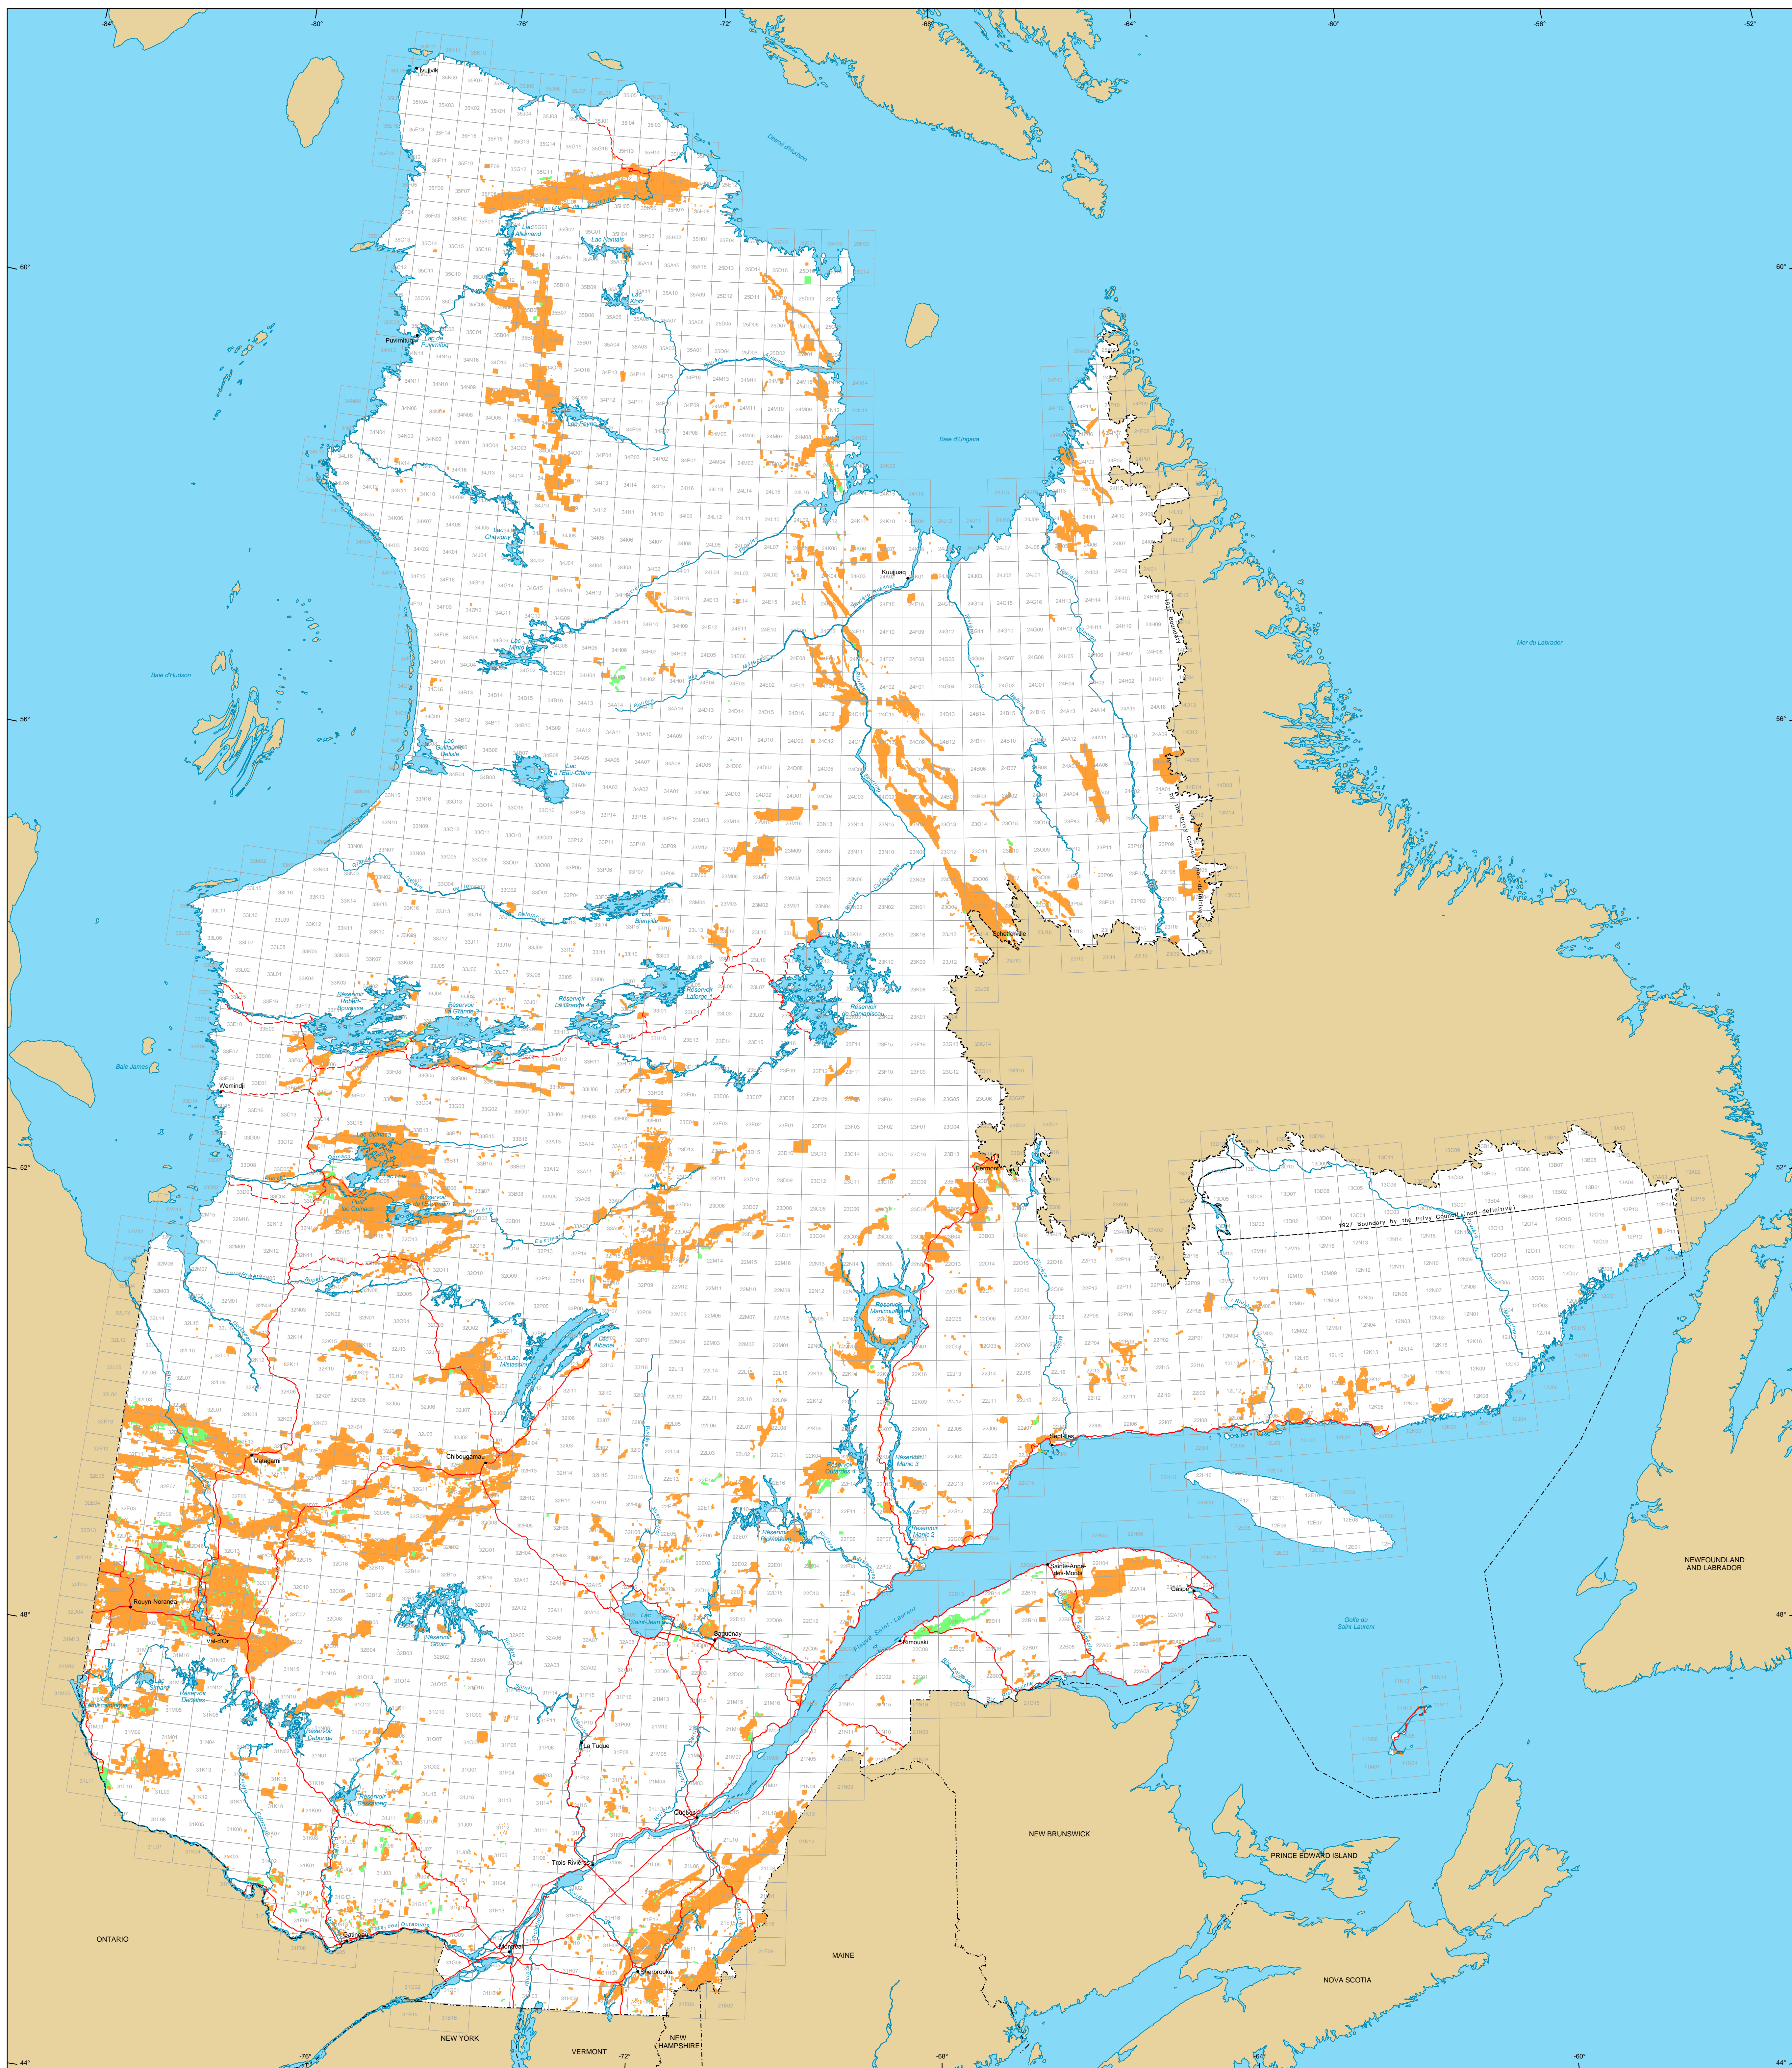

Mining Titles in Québec

Mining Titles

- Active
  Number: 249 225 sites
  Area: 11 466 914 ha
- Pending
  Number: 13 304 sites
  Area: 602 626 ha

Border

- International
- Interprovincial, Interstate
- Québec - Newfoundland and Labrador (This border is not definitive.)

Road Network

- Road
- Unpaved Road

Hydrography

- Lake
- River

Populated Place

Other Jurisdiction

1:50 000 NTS Sheets Limits

Area of the Province of Québec: 166 744 100 ha

Sources

Data	Organization	Year
Mining	MRNF	2012
Cartographic Reference (SICOA TM, BOSCA 0M)	MRNF	2011

0 50 100 150 km

© Gouvernement du Québec, February 7, 2012