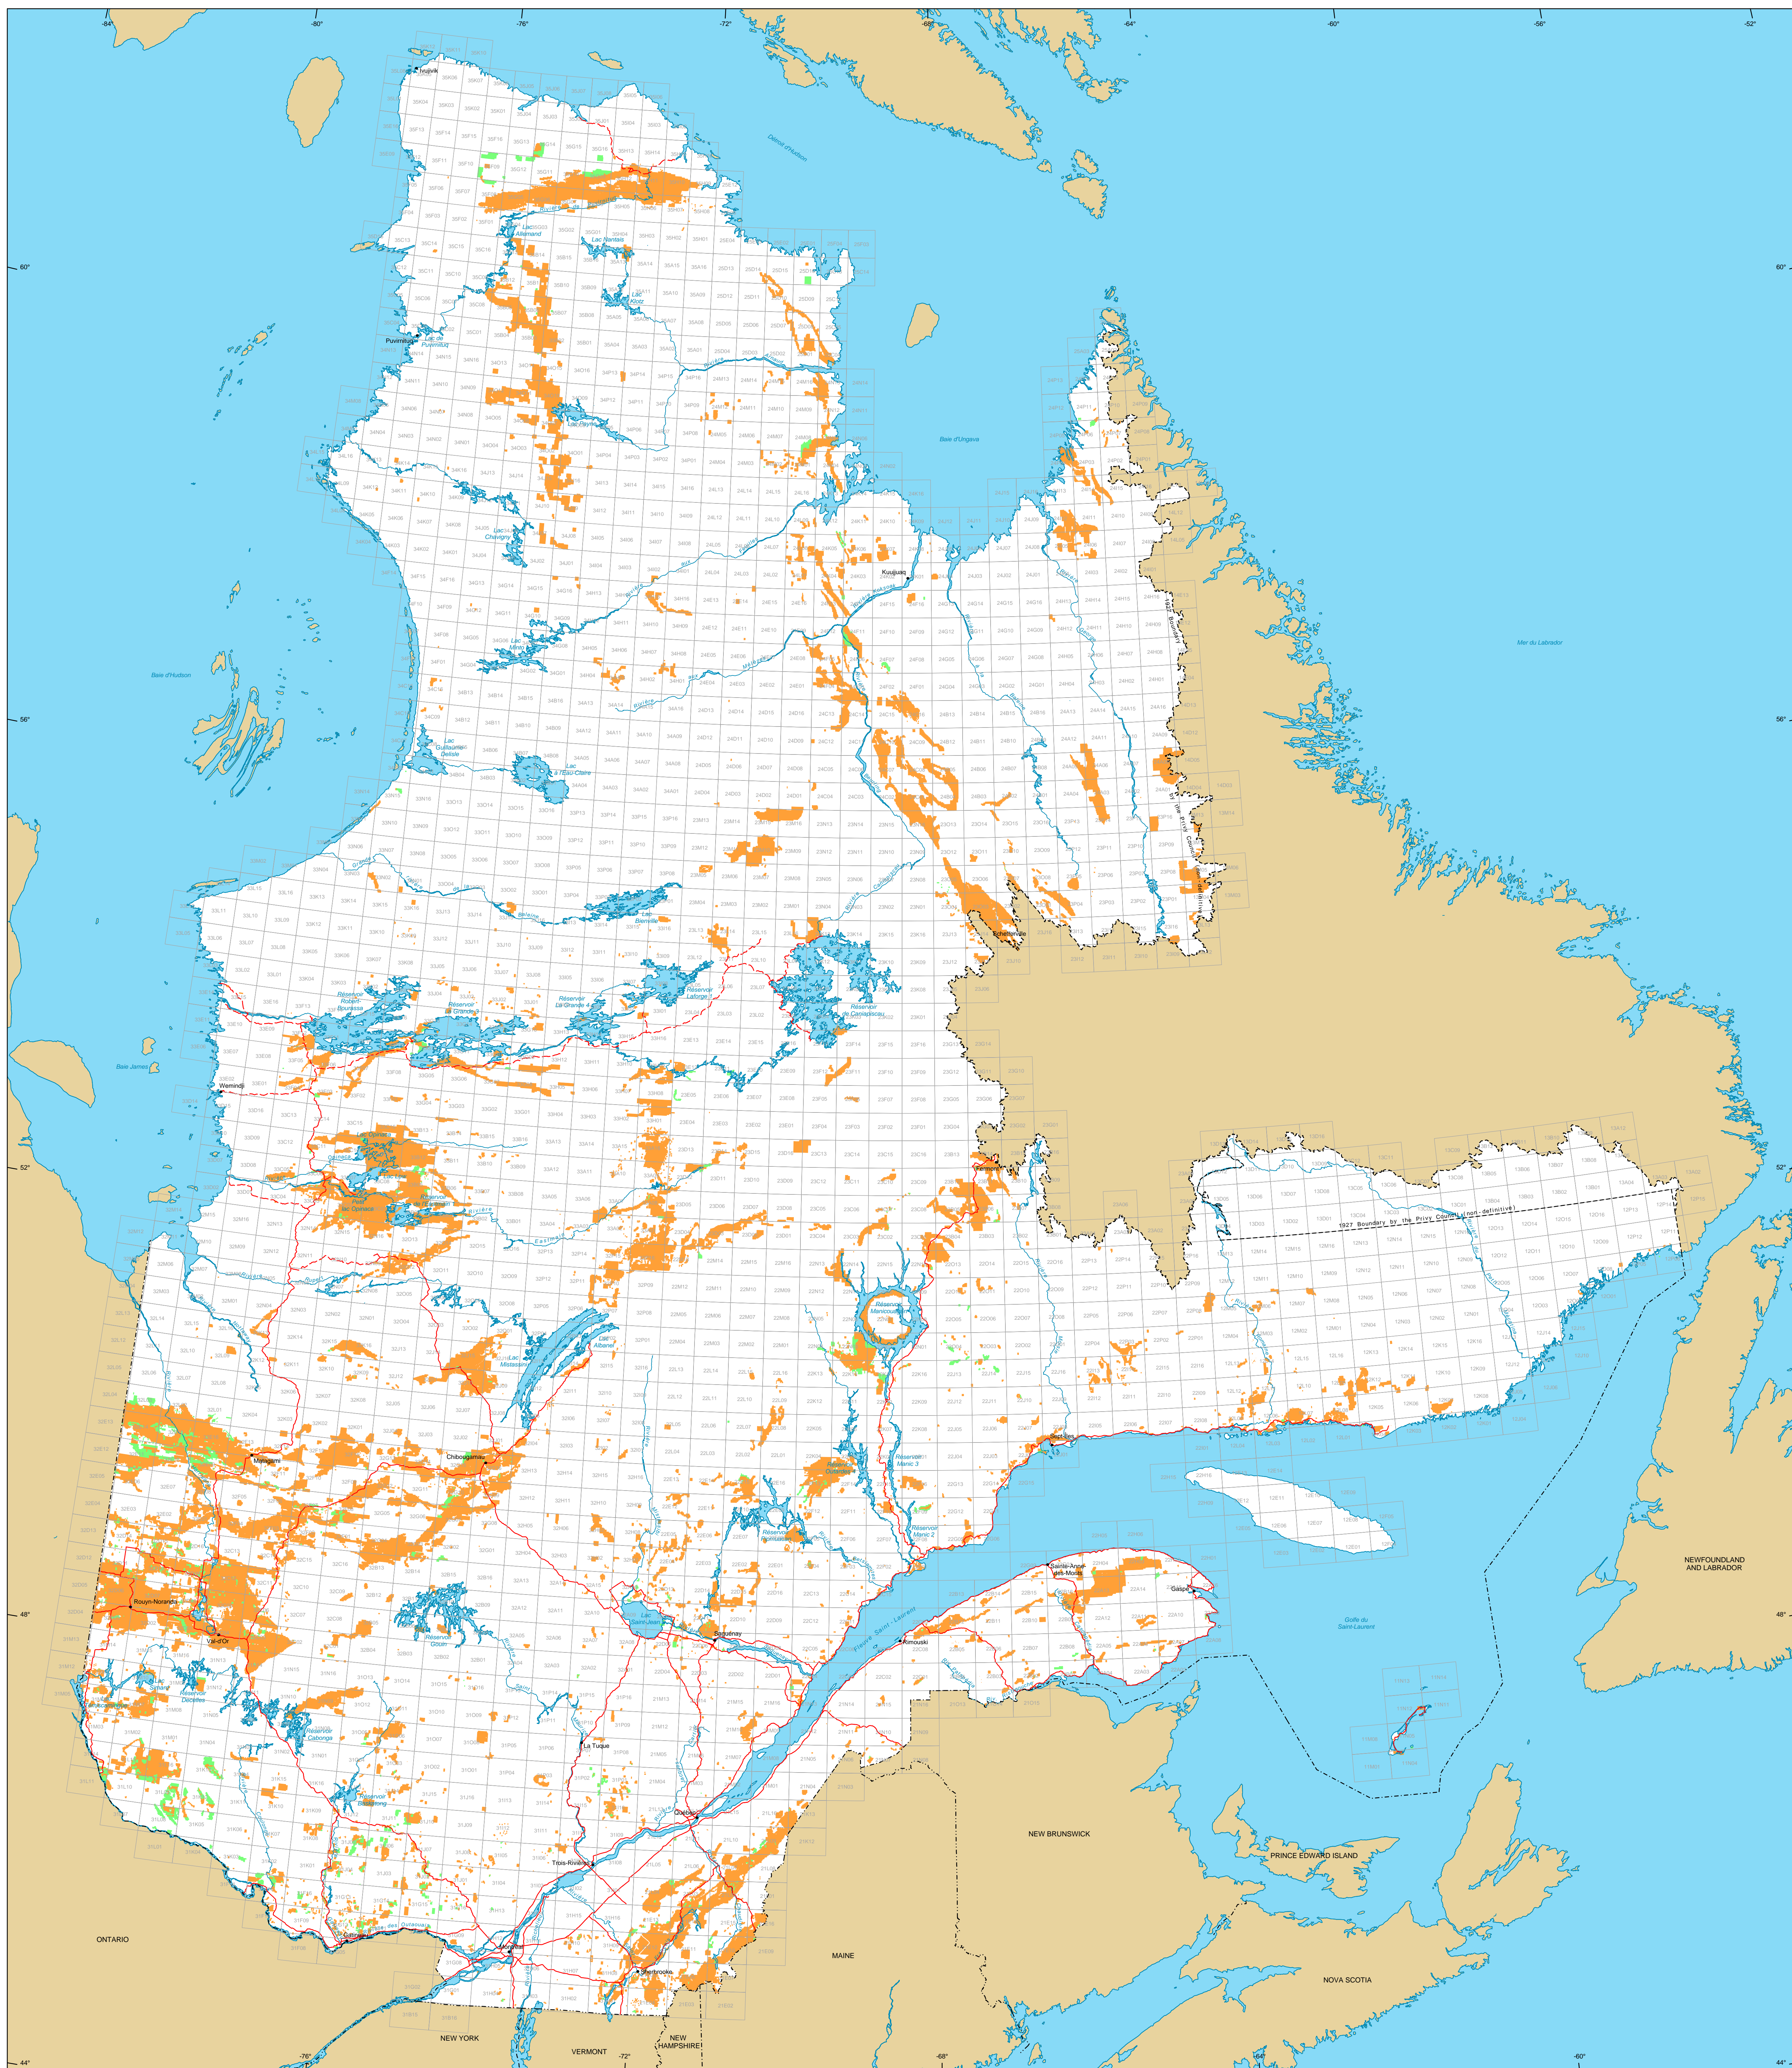

Mining Titles in Québec

Mining Titles

- Active
  Number: 252 935 titles
  Area: 11 685 631 ha
- Pending
  Number: 14 042 titles
  Area: 710 725 ha

Border

- International
- Interprovincial, Interstate
- Québec - Newfoundland and Labrador (This border is not definitive.)

Road Network

- Road
- Unpaved Road

Hydrography

- Lake
- River

Populated Place

- Other Jurisdiction
- 1:50 000 NTS Sheets Limits

Area of the Province of Québec: 166 744 100 ha

© Gouvernement du Québec, April 2, 2012