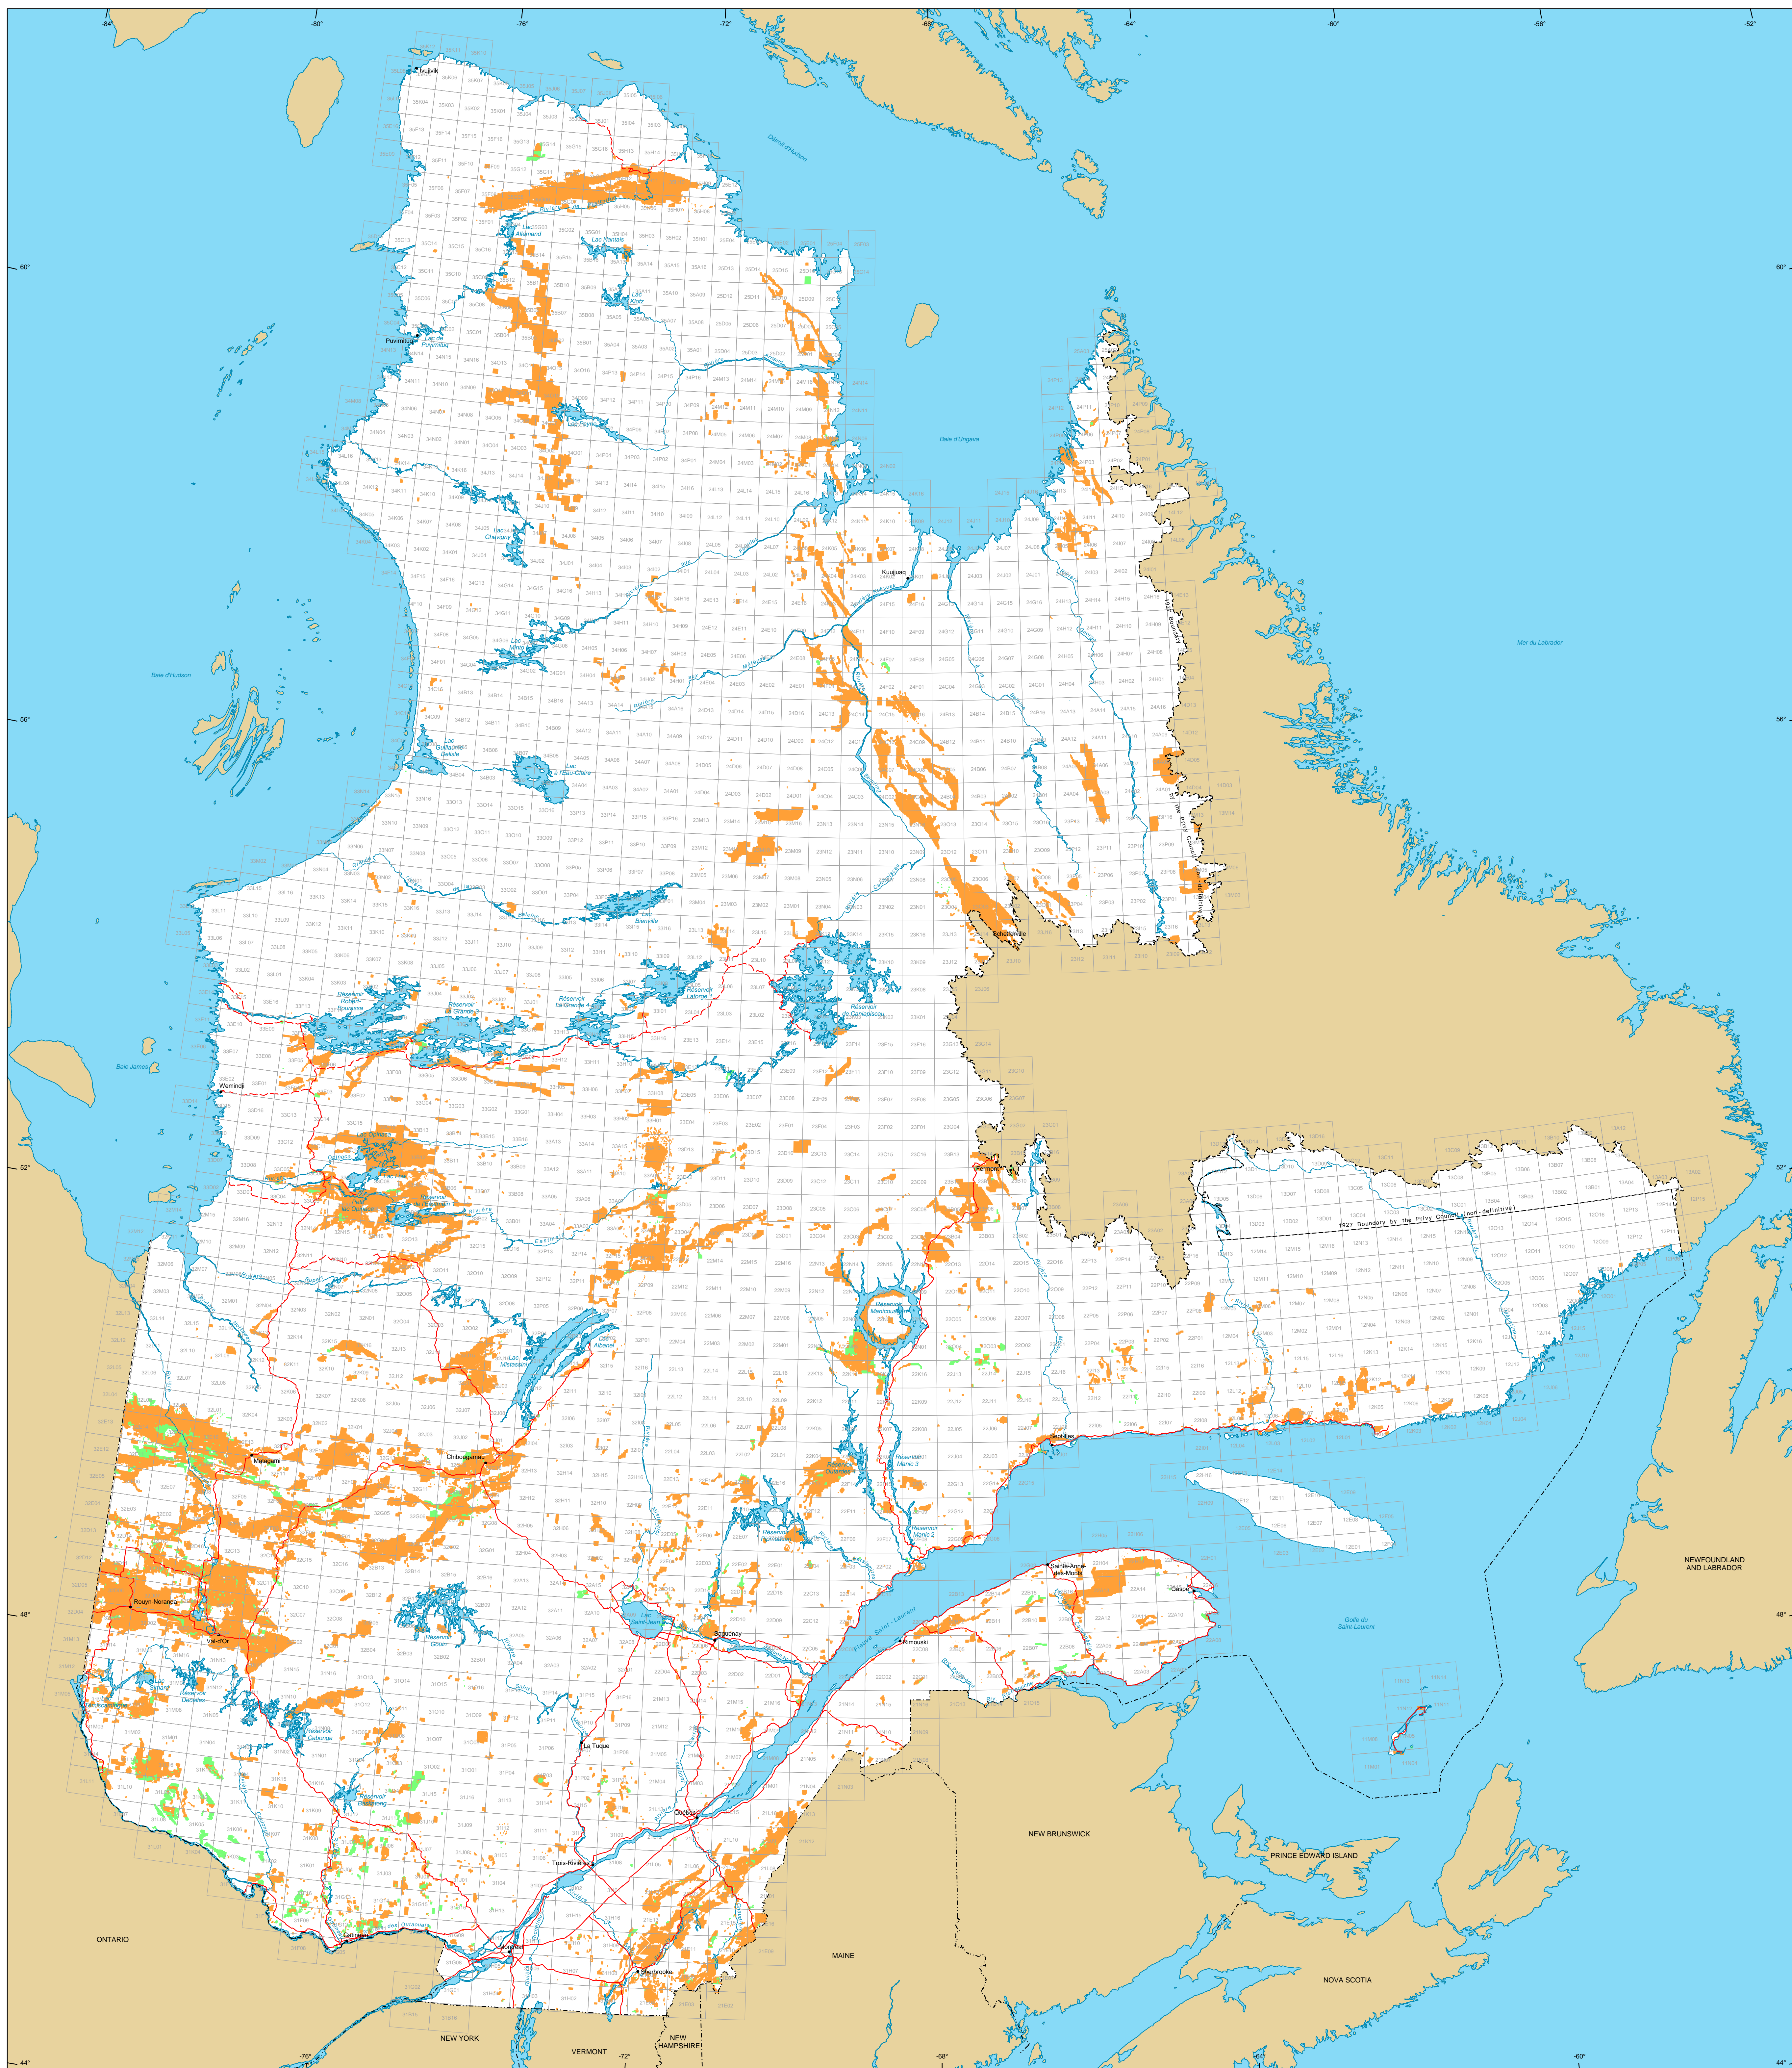

Mining Titles in Québec

Mining Titles
Active
Number: 248 665 sites
Area: 11 031 369 ha
Percentage of land: 5.9%

Pending
Number: 13 911 sites
Area: 750 529 ha

Border
International
Interprovincial, Interstate
Québec - Newfoundland and Labrador
(This border is not definitive.)

Road Network
Road
Unpaved Road

Hydrography
Lake
River

Populated Place
Other Jurisdiction

1:50 000 NTS Sheets Limits

Area of the Province of Québec: 166 744 100 ha

Sources

Data	Organization	Year
Mining	MIRNF	2012
Cartographic Reference (SICOA TM, BOCA 0M)	MIRNF	2011

1:2 500 000
0 50 100 150 km

© Gouvernement du Québec, May 3, 2012