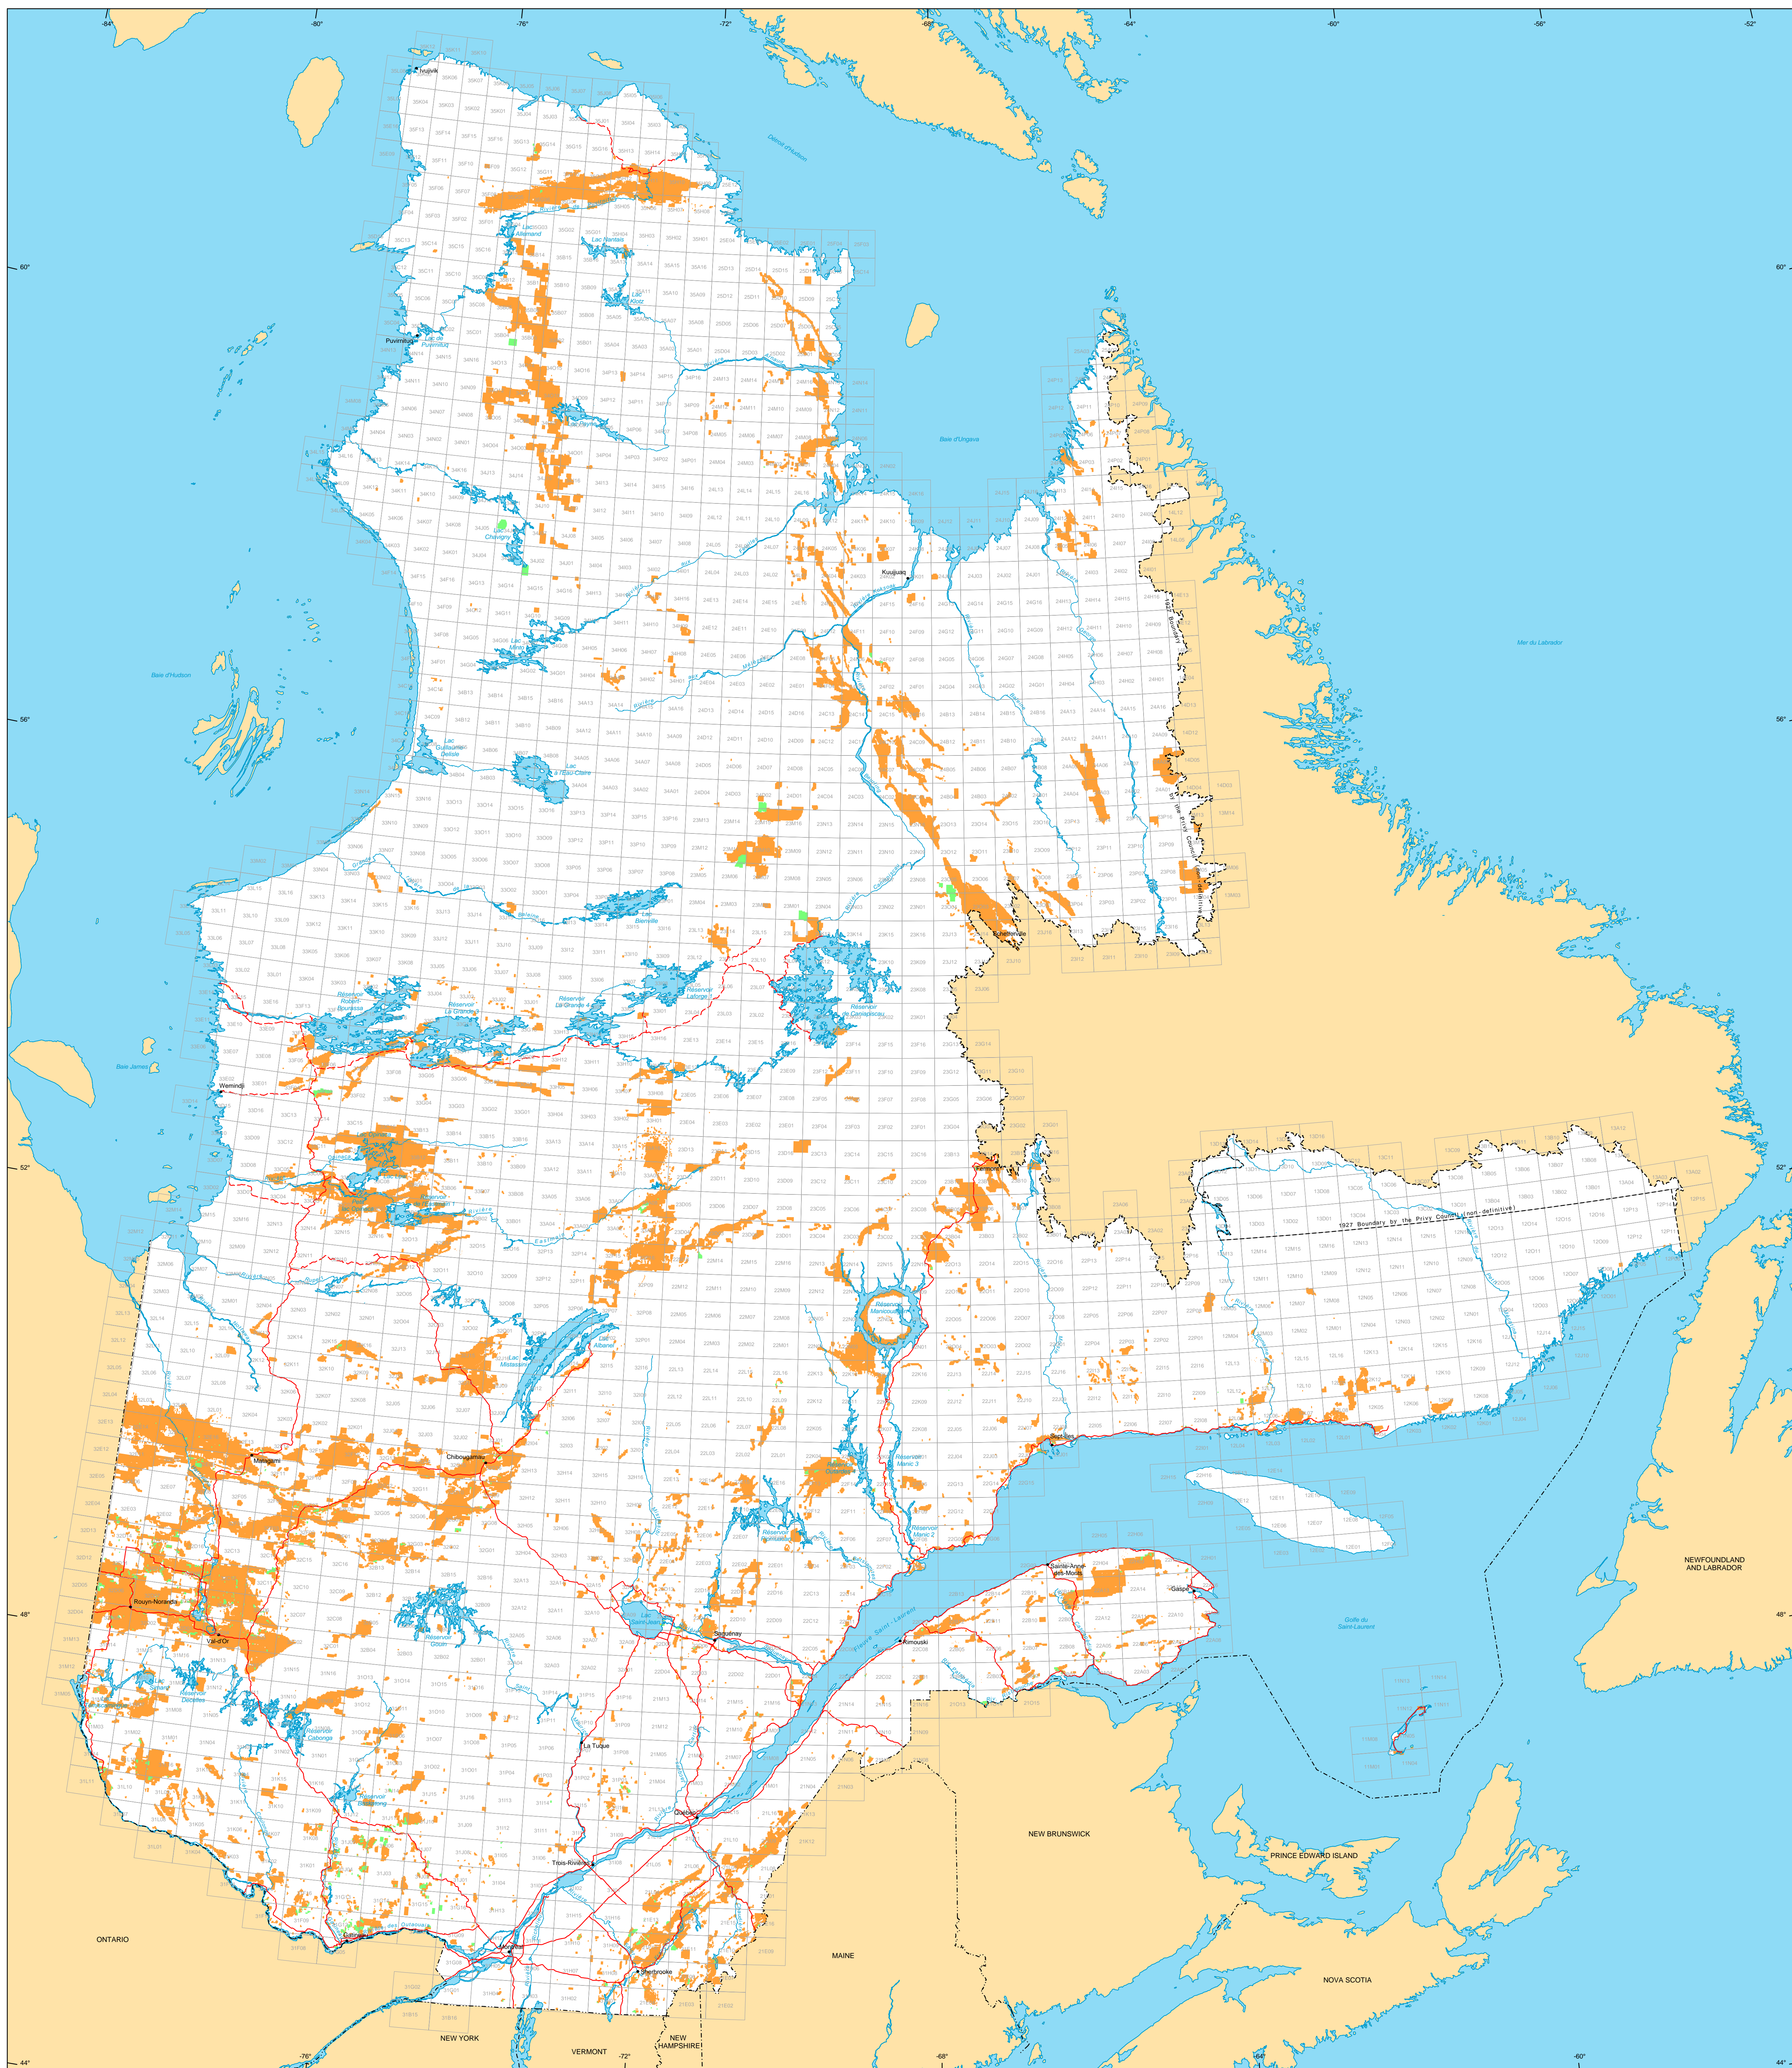

Mining Titles in Québec

Mining Titles
Active
Number : 246 552 titres
Area : 11 431 142 ha
Percentage of land : 6,9%

Pending
Number : 7 396 titres
Area : 399 262 ha

Border
International
Interprovincial, Interstate
Québec - Newfoundland and Labrador
(This border is not definitive.)

Road Network
Road
Unpaved Road

Hydrography
Lake
River

Populated Place

Other Jurisdiction

1:50 000 NTS Sheets Limits

Area of the Province of Québec : 166 744 100 ha

Metadata
Geodesic Datum : NAD 83
Coordinate System : Conic Lambert with two standard parallels (46° and 60°)

1:2 500 000
0 50 100 150 km

© Gouvernement du Québec, July 27, 2012