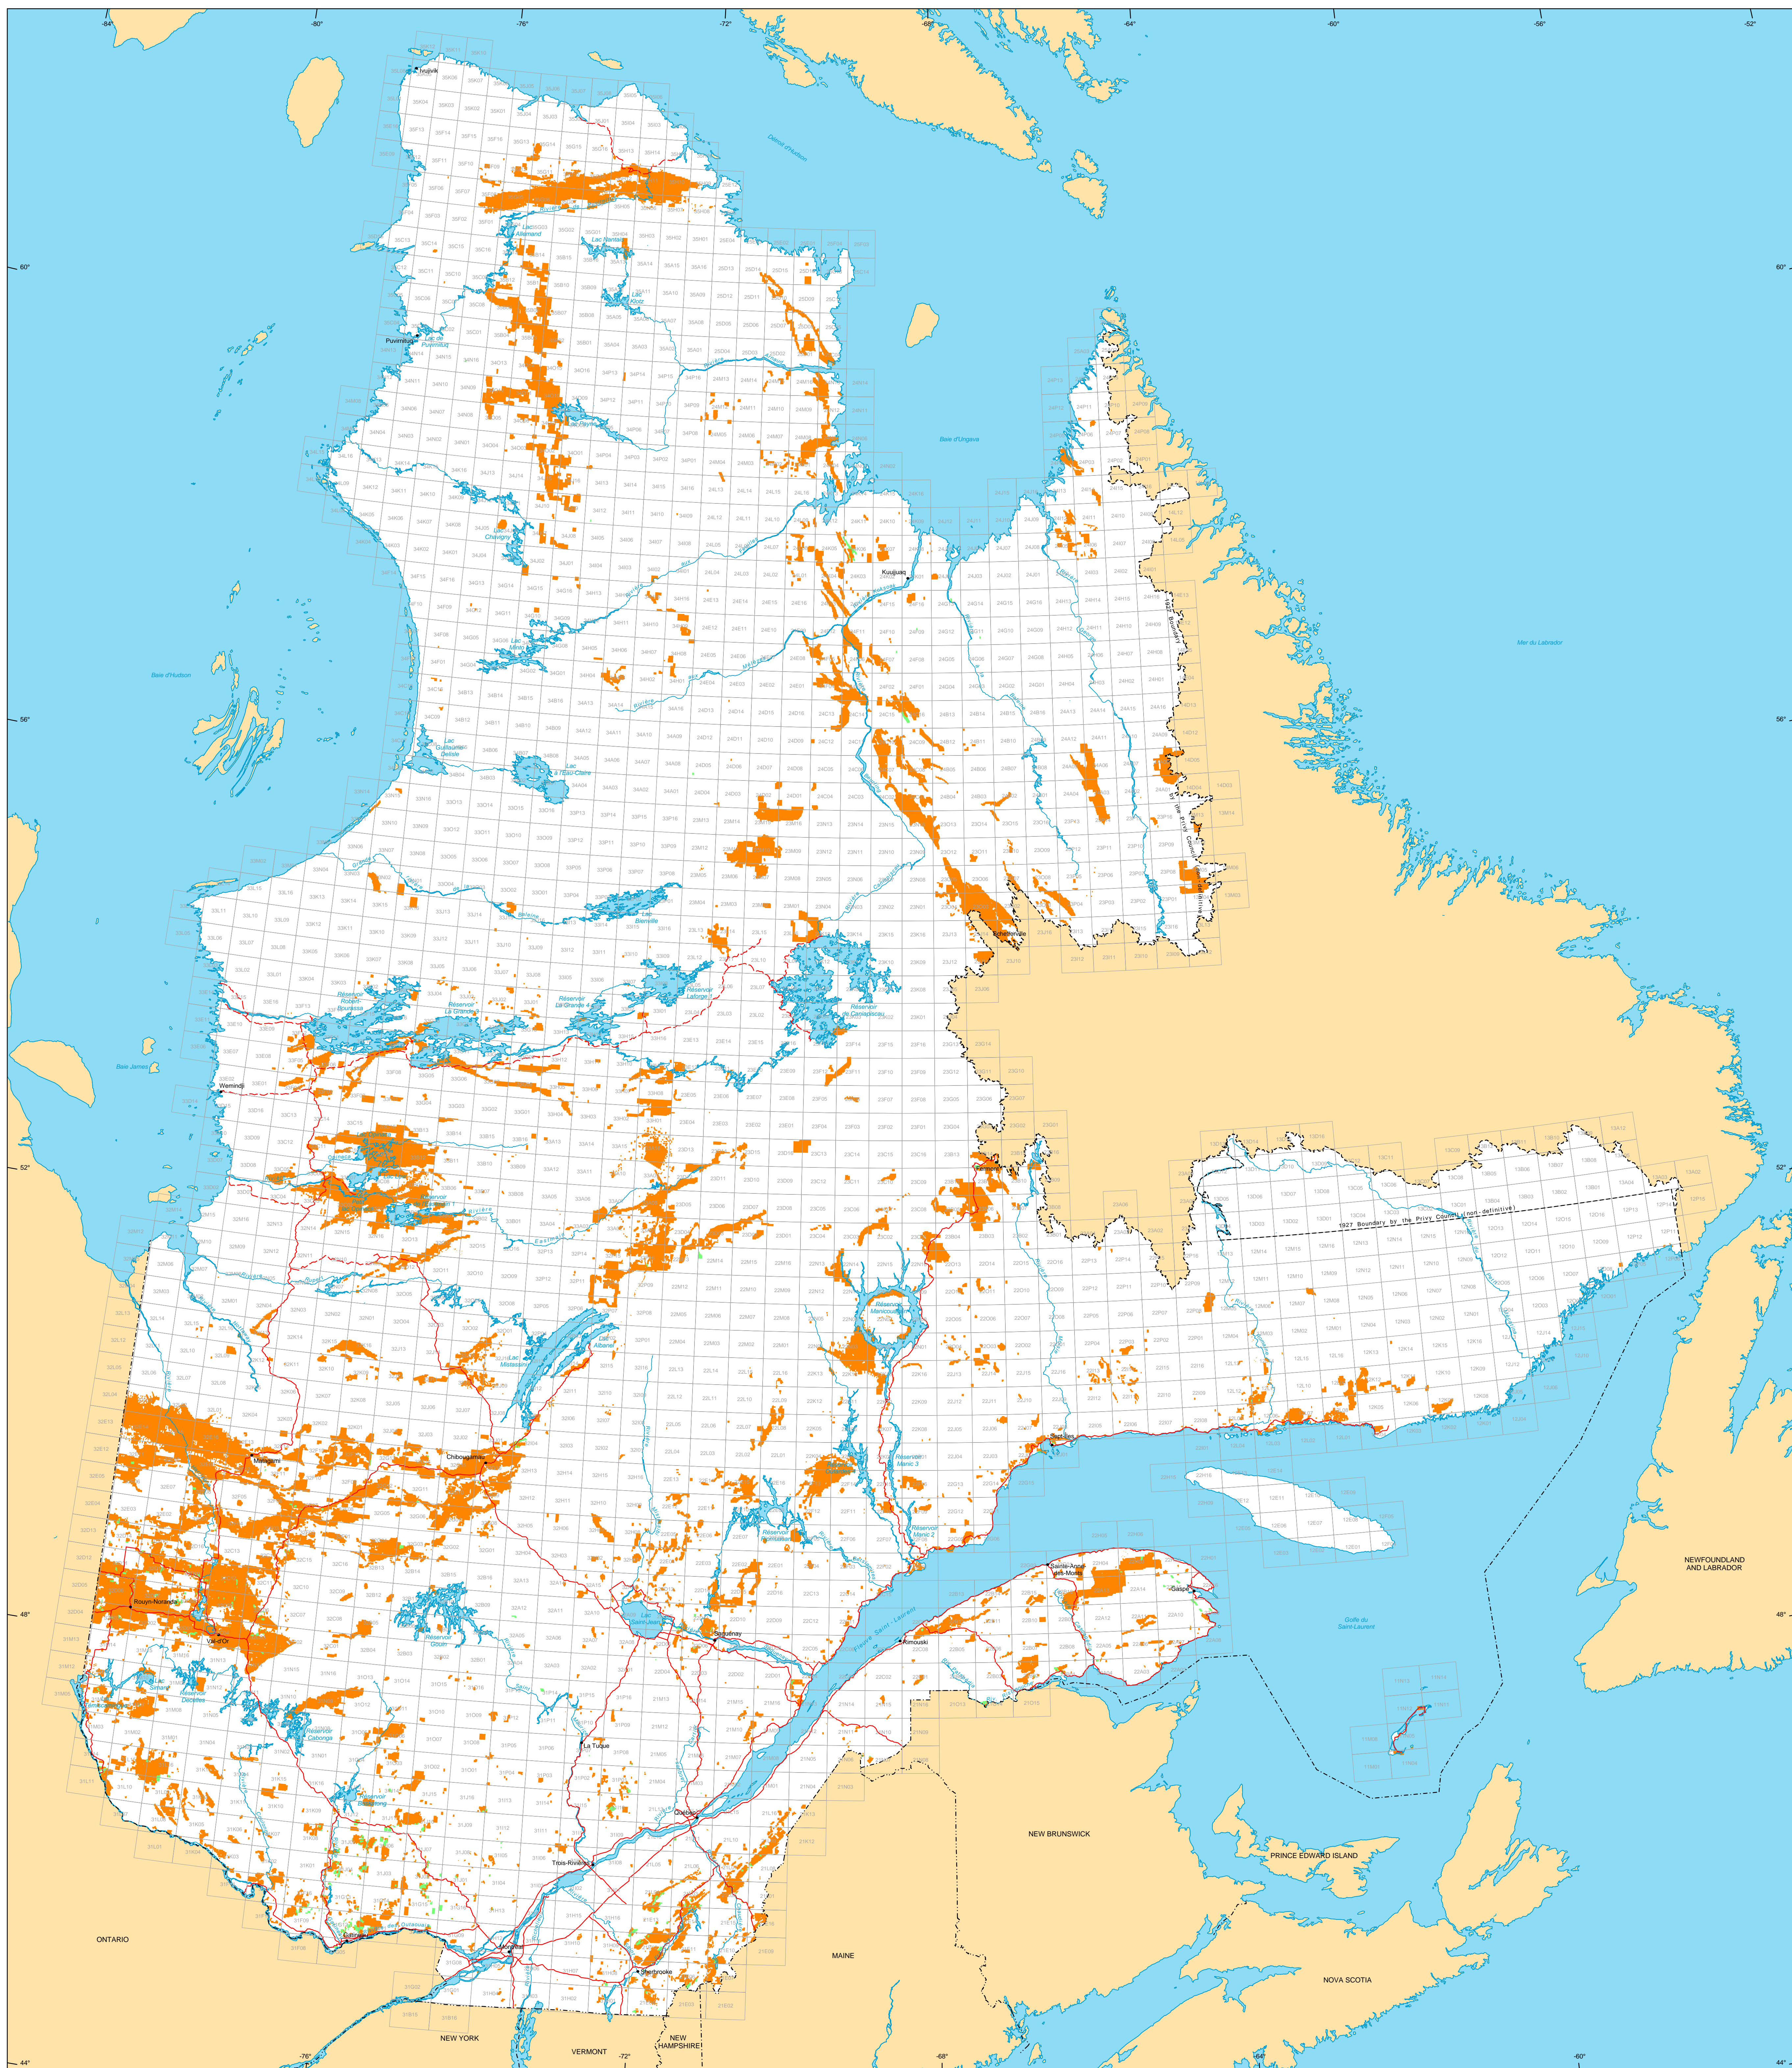

Mining Titles in Québec

Mining Titles
Active
Number: 241 822 titres
Area: 11 230 640 ha
Percentage of land: 6.7%

Pending
Number: 3 186 titres
Area: 201 093 ha

Border
International
Interprovincial, Interstate
Québec - Newfoundland and Labrador
(This border is not definitive.)

Road Network
Road
Unpaved Road

Hydrography
Lake
River

Populated Place
Other Jurisdiction

1:50 000 NTS Sheets Limits

Area of the Province of Québec: 166 744 100 ha

Metadata
Geodesic Datum: NAD 83
Coordinate System: Conic Lambert with two standard parallels (46° and 60°)

© Gouvernement du Québec, December 5, 2012