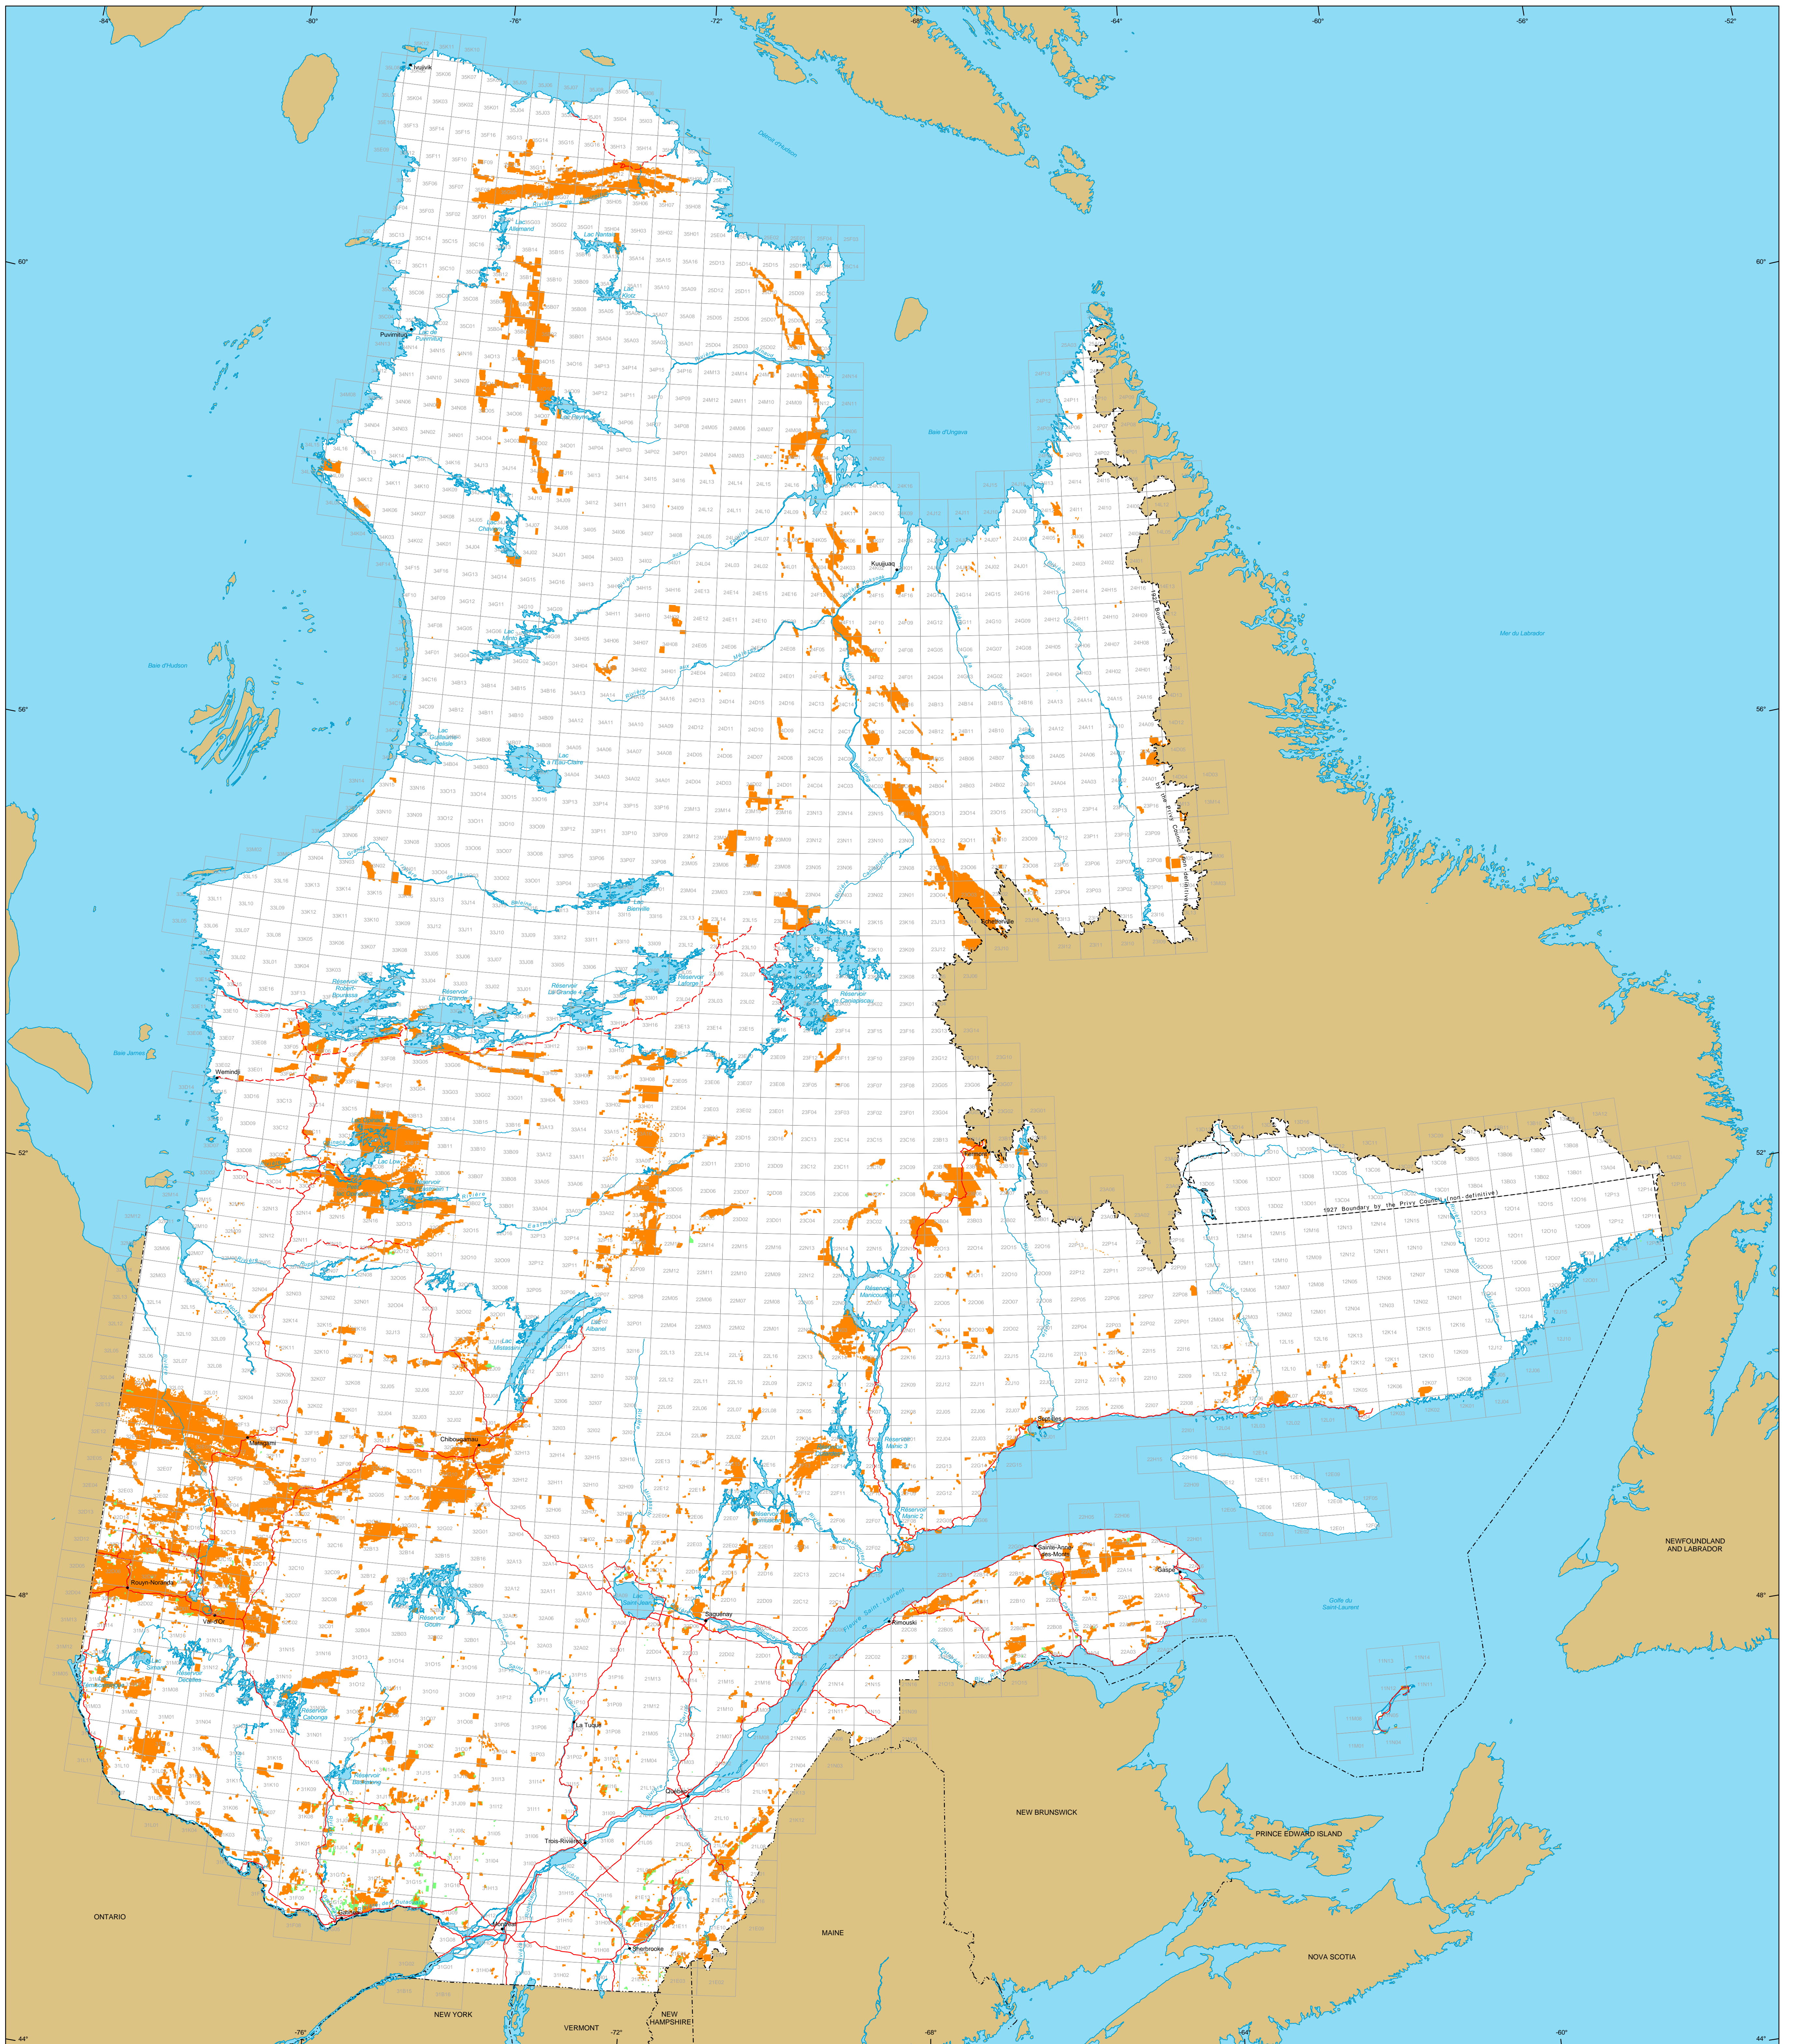

Mining Titles in Québec

Mining Titles

- Active
  Number : 189 368 titles
  Area : 18 843 236 ha
  Percentage of land : 5.3%
- Pending
  Number : 2 544 titles
  Area : 170 987 ha

Border

- International
- Interprovincial, Interstate
- Québec - Newfoundland and Labrador (This border is not definitive.)

Road Network

- Road
- Unpaved Road

Hydrography

- Lake
- River

Populated Place

Other Jurisdiction

1:50 000 NTS Sheets Limits

Area of the Province of Québec : 166 744 100 ha

Sources

Data	Organization	Year
Mining Cartographic Reference (SICOA 1M, SICOA 9M)	MIRN	2014
	MIRN	2011

1:2 500 000
0 50 100 150 km

© Gouvernement du Québec, February 4, 2014