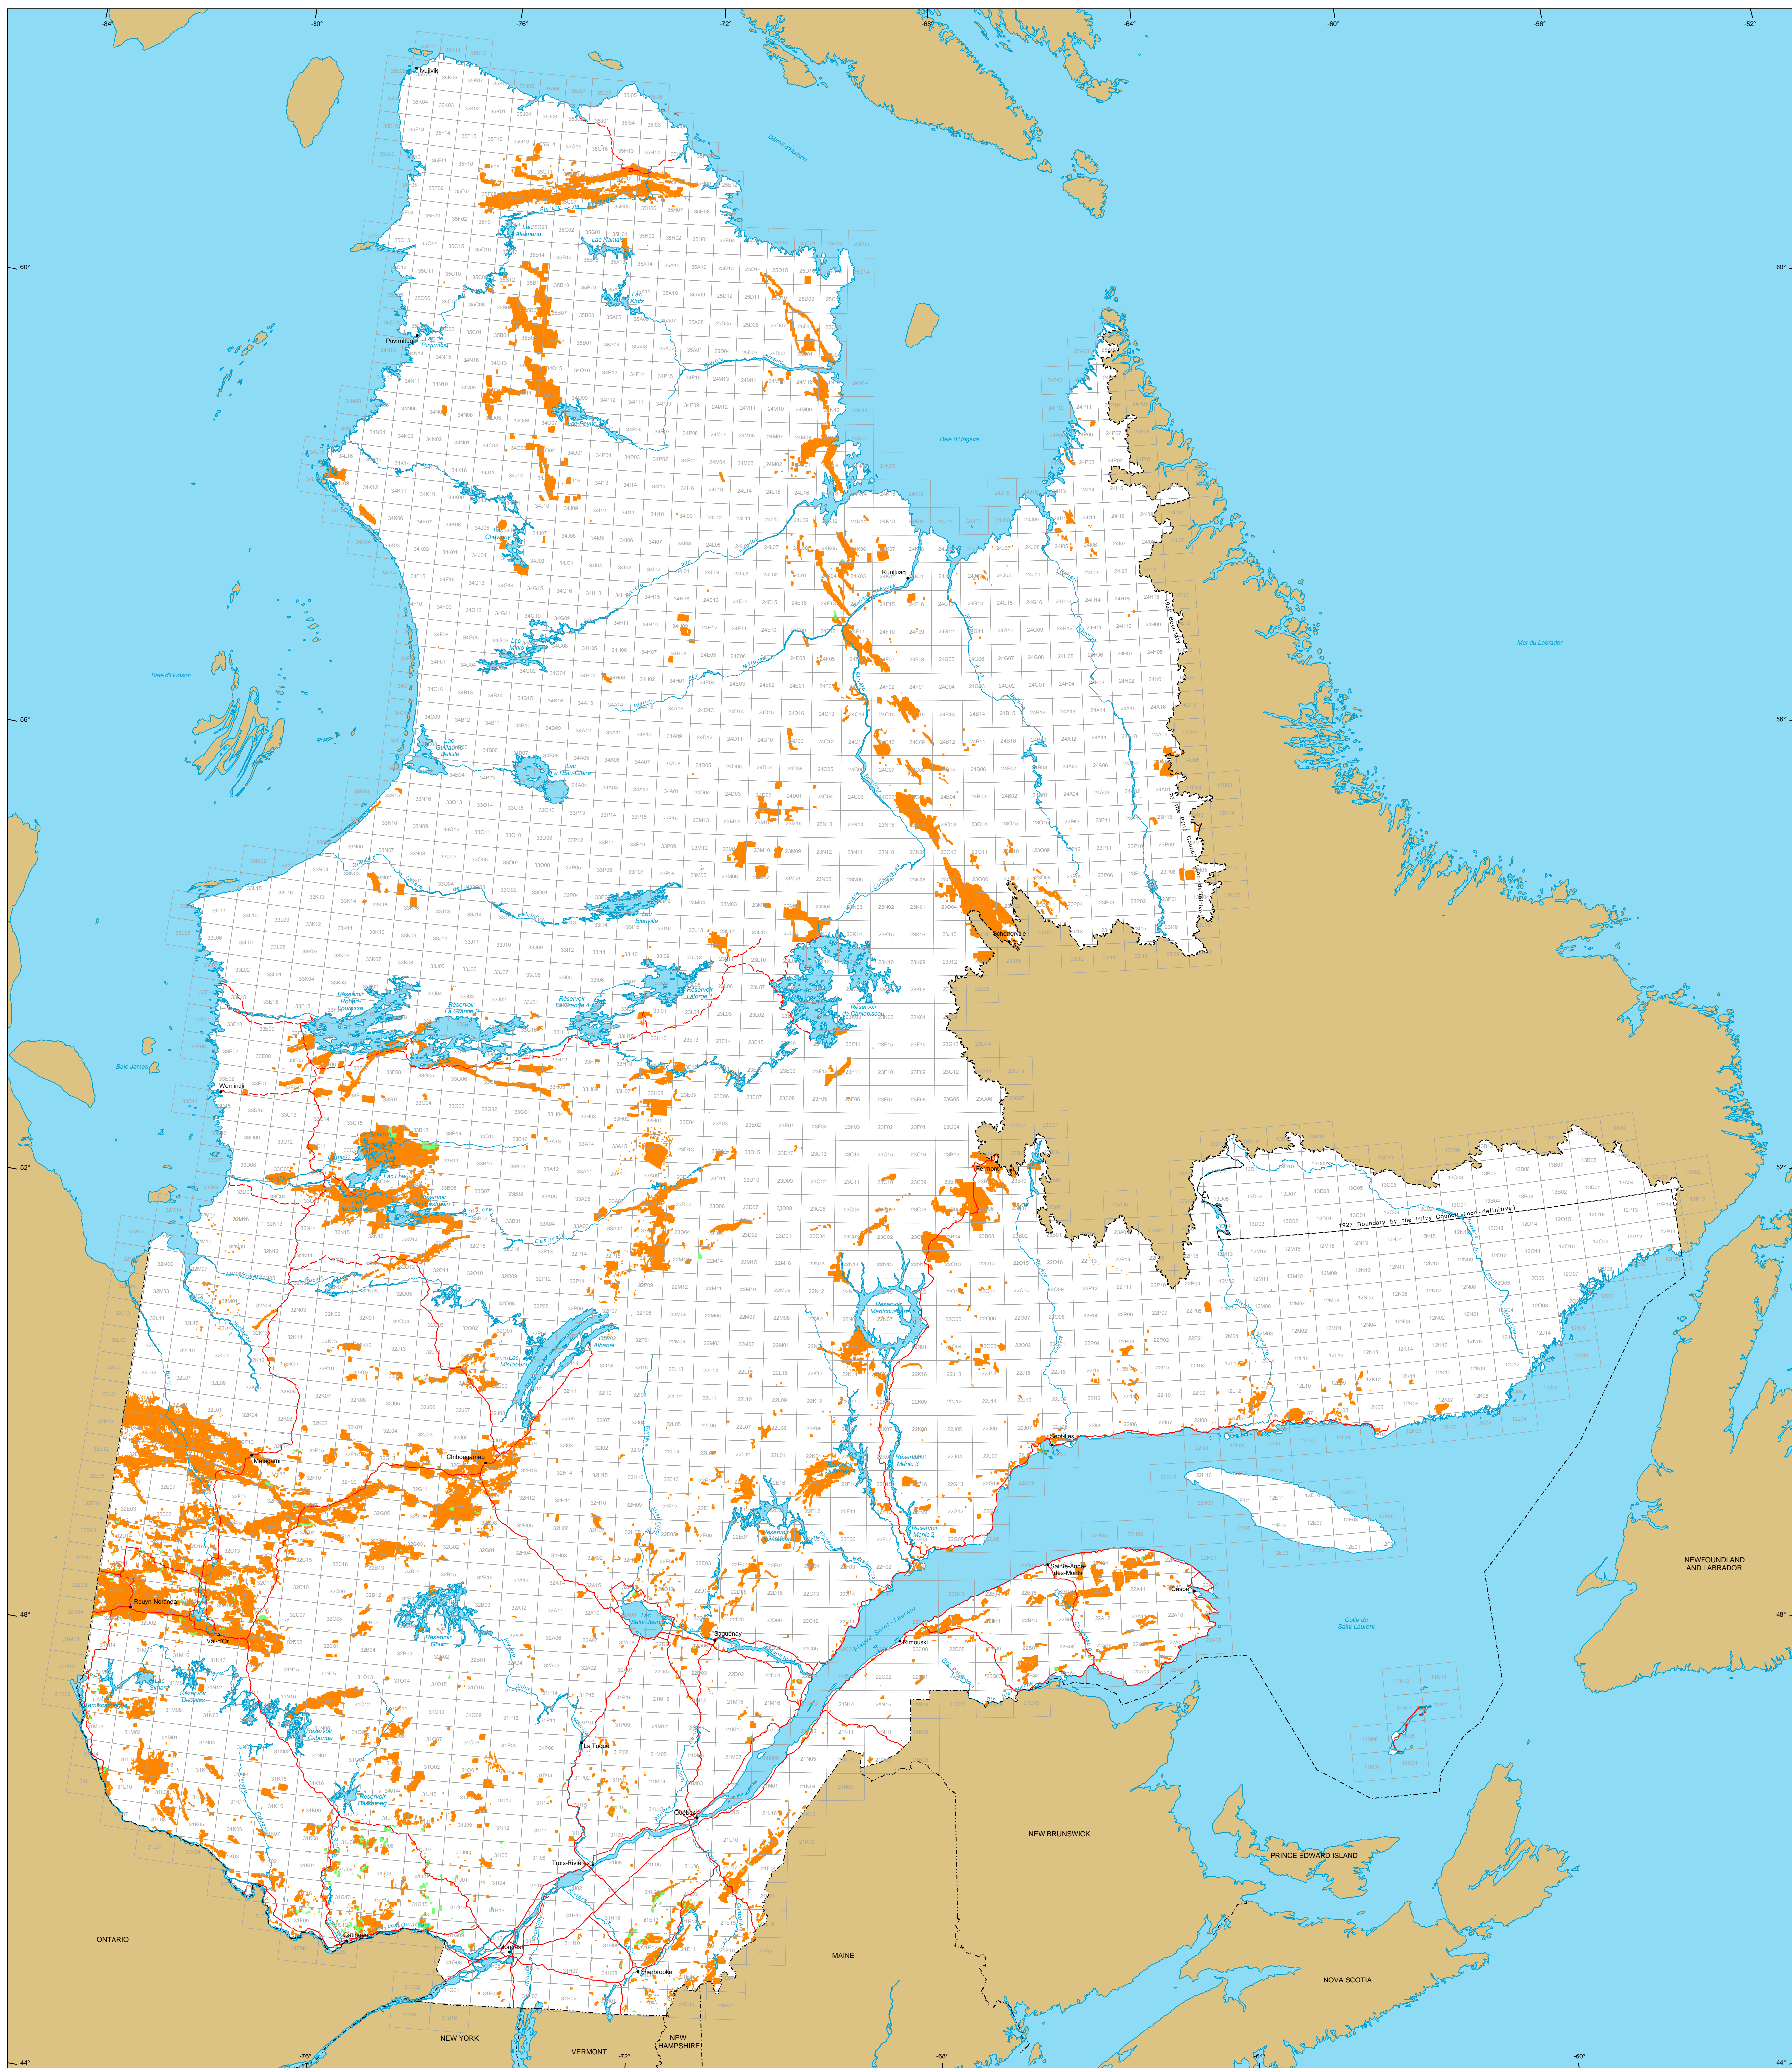

Mining Titles in Québec

Mining Titles

- Active
  Number: 189 287 titles
  Area: 18 859 528 ha
  Percentage of land: 5.3%
- Pending
  Number: 3 122 titles
  Area: 200 644 ha

Border

- International
- Interprovincial, Interstate
- Québec - Newfoundland and Labrador (This border is not definitive.)

Road Network

- Road
- Unpaved Road

Hydrography

- Lake
- River

Populated Place

Other Jurisdiction

1:50 000 NTS Sheets Limits

Area of the Province of Québec: 166 744 100 ha

Sources

Data	Organization	Year
Mining Cartographic Reference (SICOA 1M, SICOA 9M)	MIRN	2014
	MIRN	2011

© Gouvernement du Québec, March 10, 2014