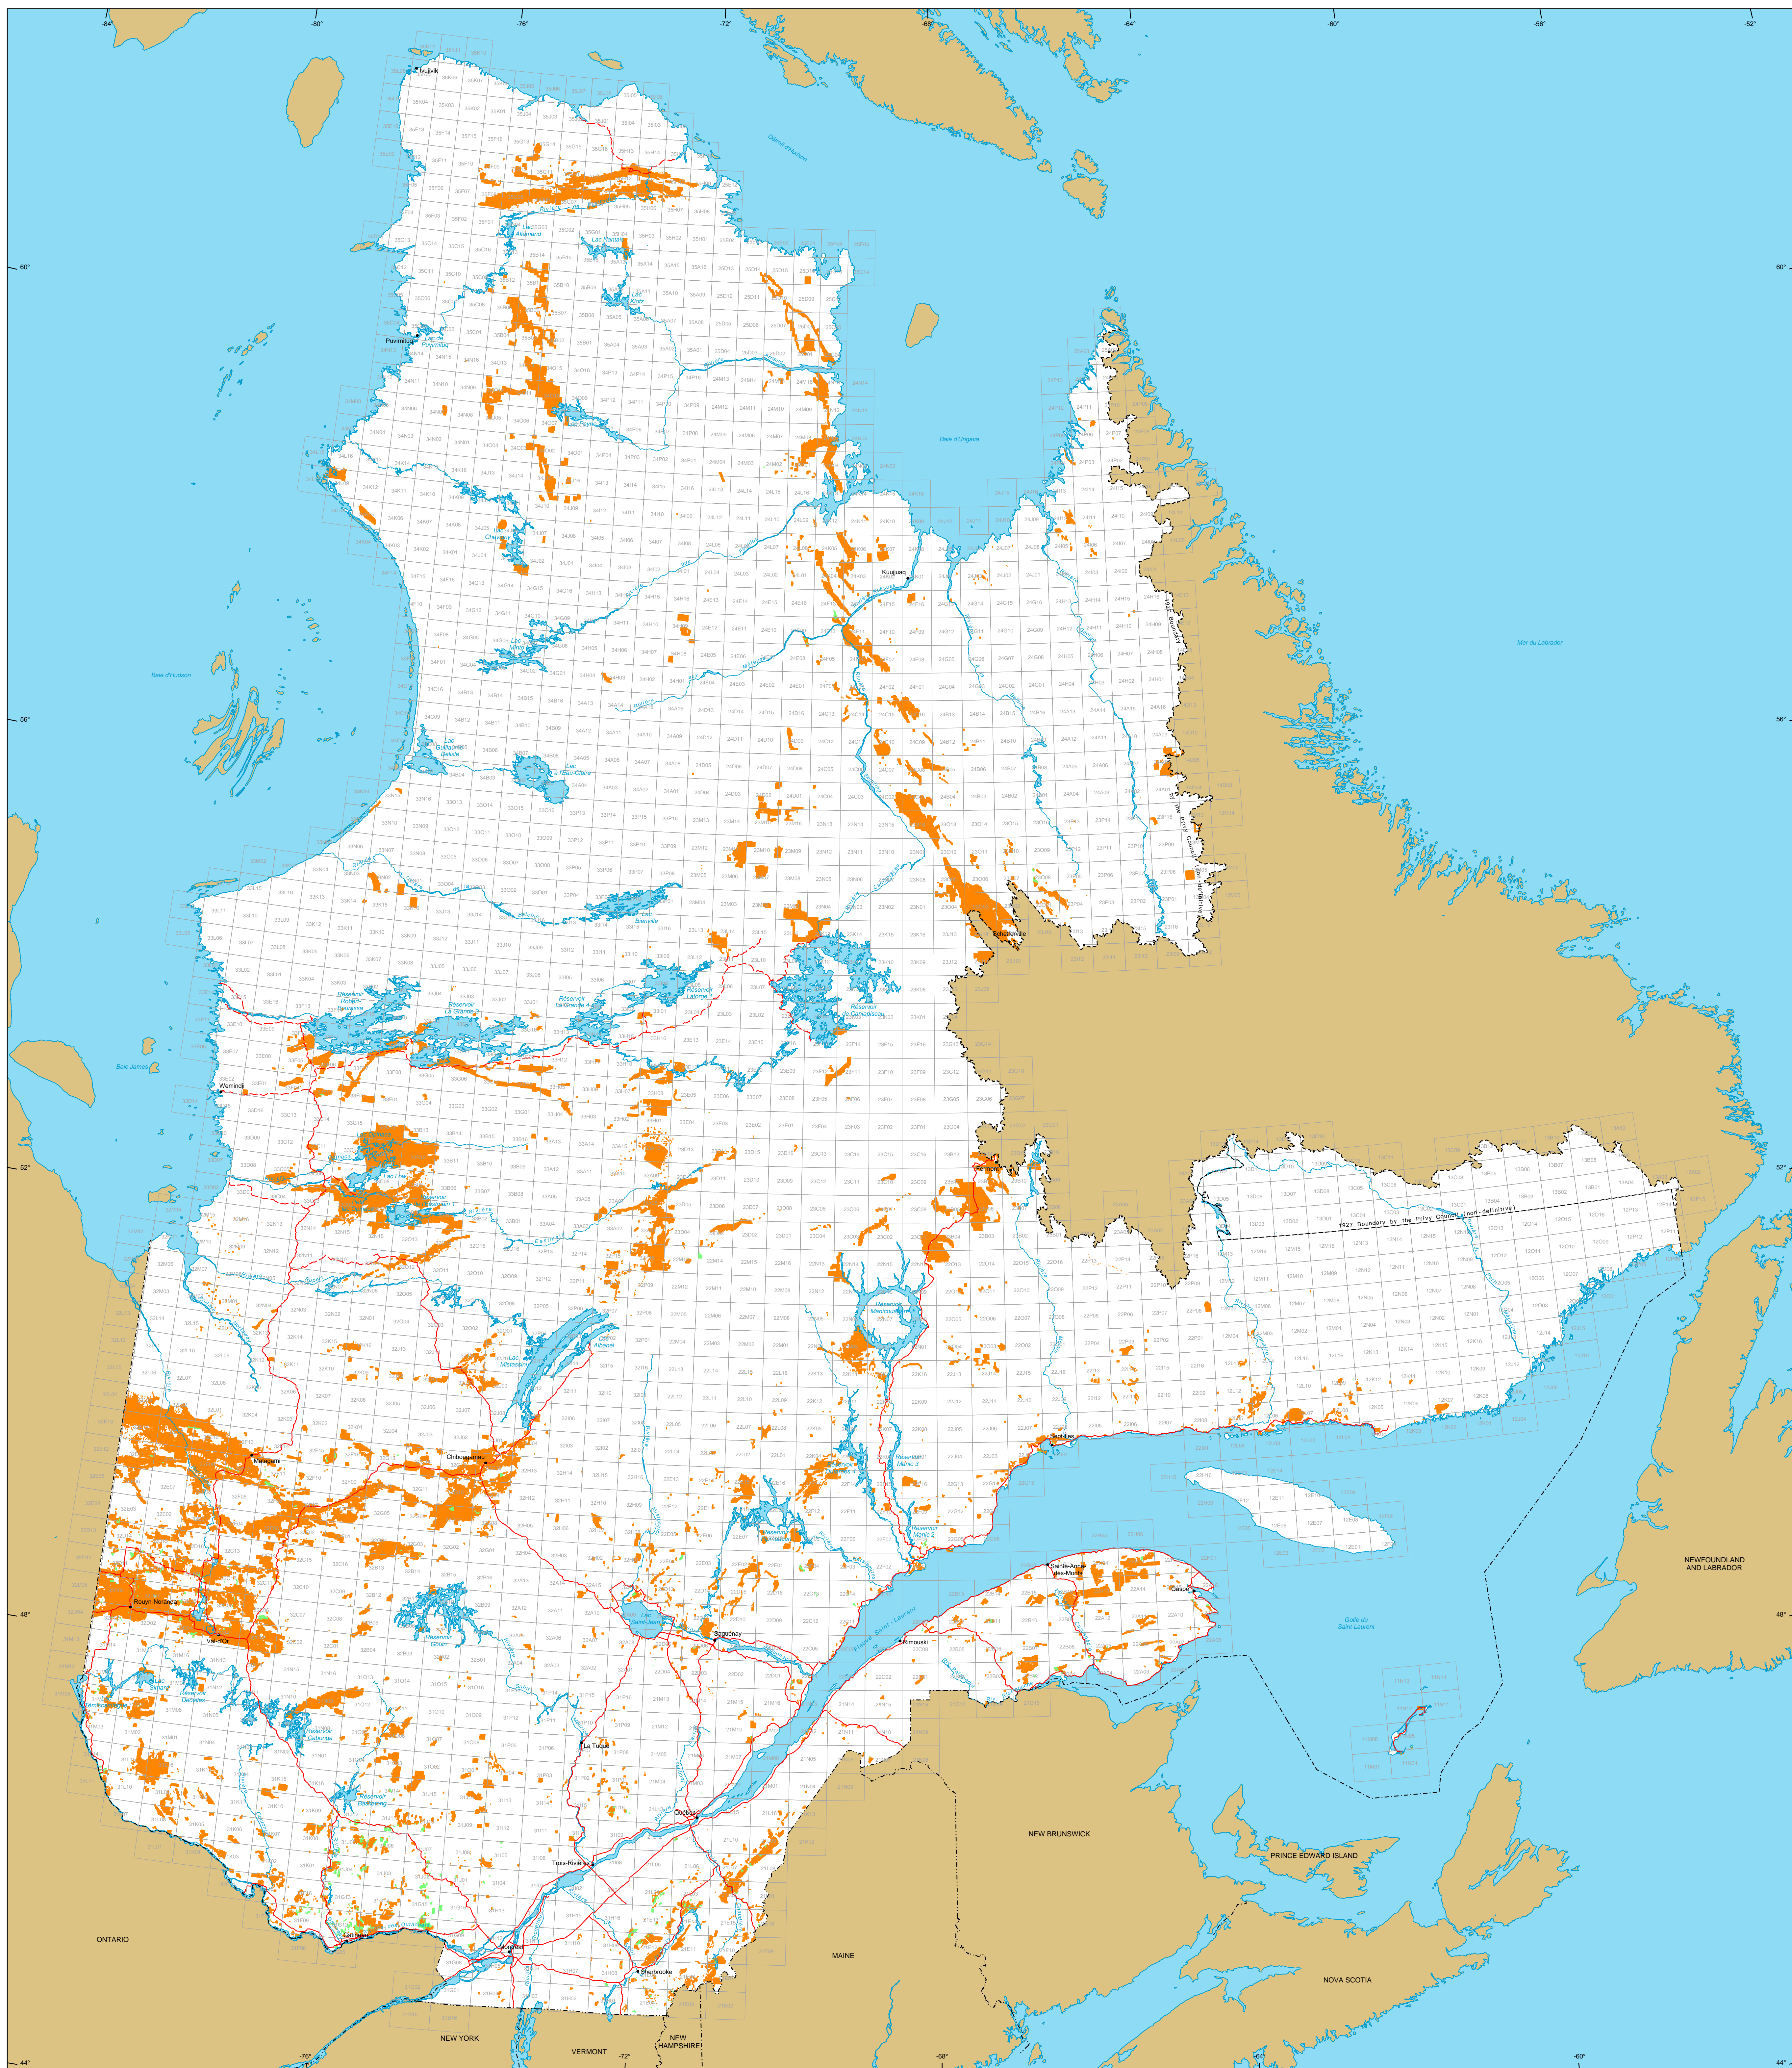

Mining Titles in Québec

Mining Titles

- Active
  Number: 183 428 titles
  Area: 18 975 344 ha
  Percentage of land: 5.1%
- Pending
  Number: 3 251 titles
  Area: 185 185 ha

Border

- International
- Interprovincial, Interstate
- Québec - Newfoundland and Labrador (This border is not definitive.)

Road Network

- Road
- Unpaved Road

Hydrography

- Lake
- River

Populated Place

Other Jurisdiction

1:50 000 NTS Sheets Limits

Metadata

Geodesic Datum: NAD 83
Coordinate System: Conic Lambert with two standard parallels (46° and 60°)

Sources

Data	Organization	Year
Mining Cartographic Reference (SICQA 1M, SICQA 9M)	MRN	2014
	MRN	2011

© Gouvernement du Québec, April 3, 2014